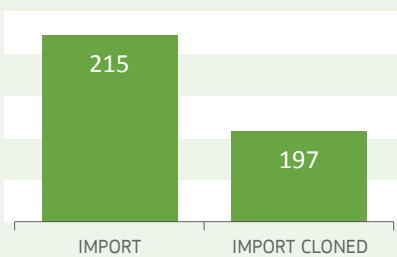

Certification activity