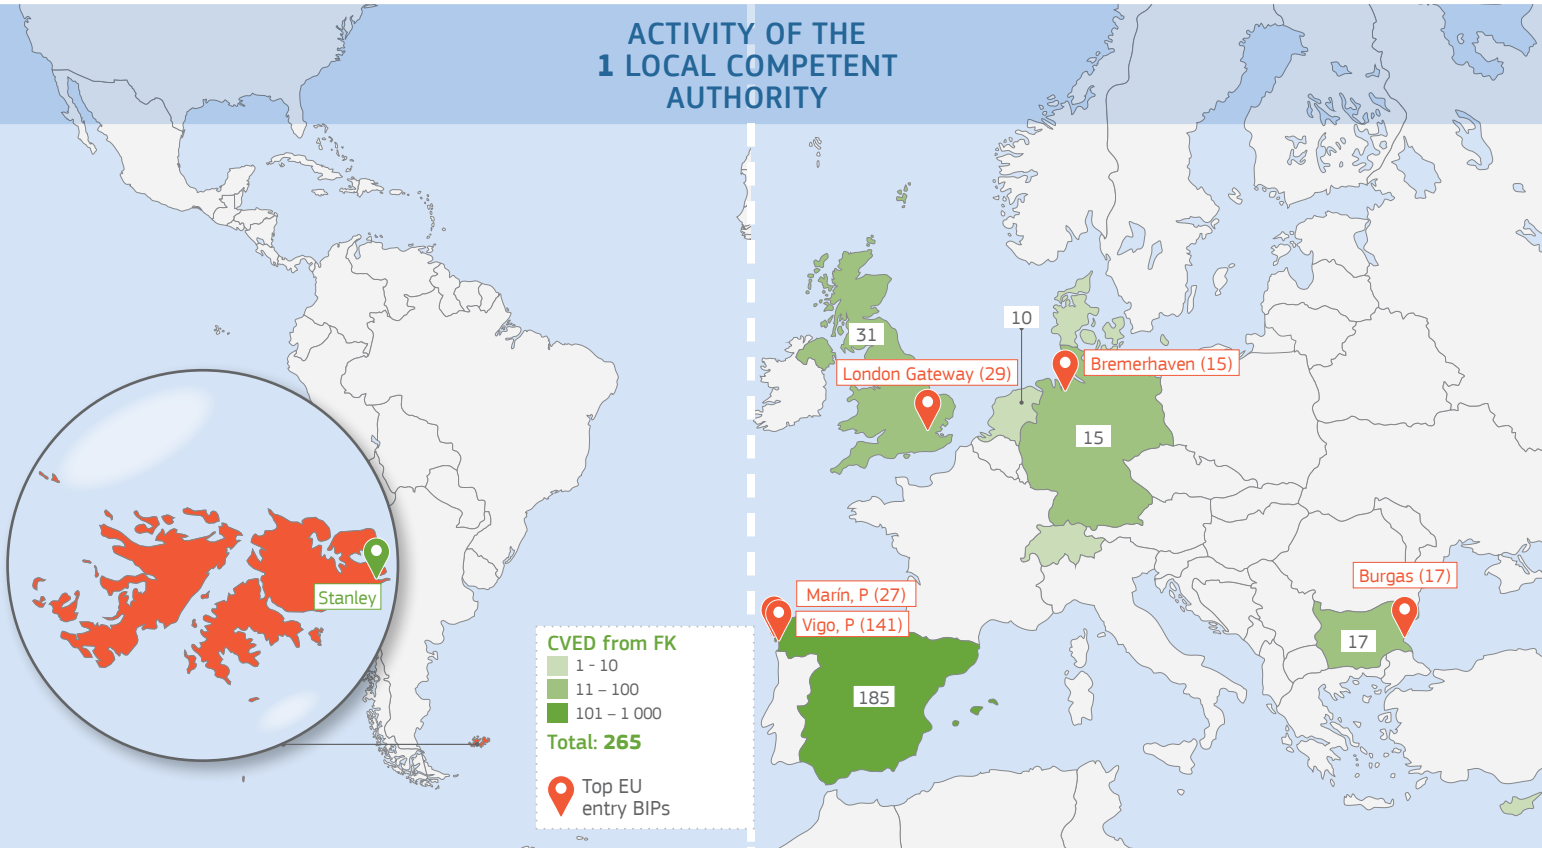

# 2017

TRAdE Control and Expert System (TRACES)

**FALKLAND ISLANDS  
(ISLAS MALVINAS) (FK)**

**Central Competent Authority (CCA):  
Falkland Islands Government Veterinary  
Service**  
Bypass Road  
Stanley