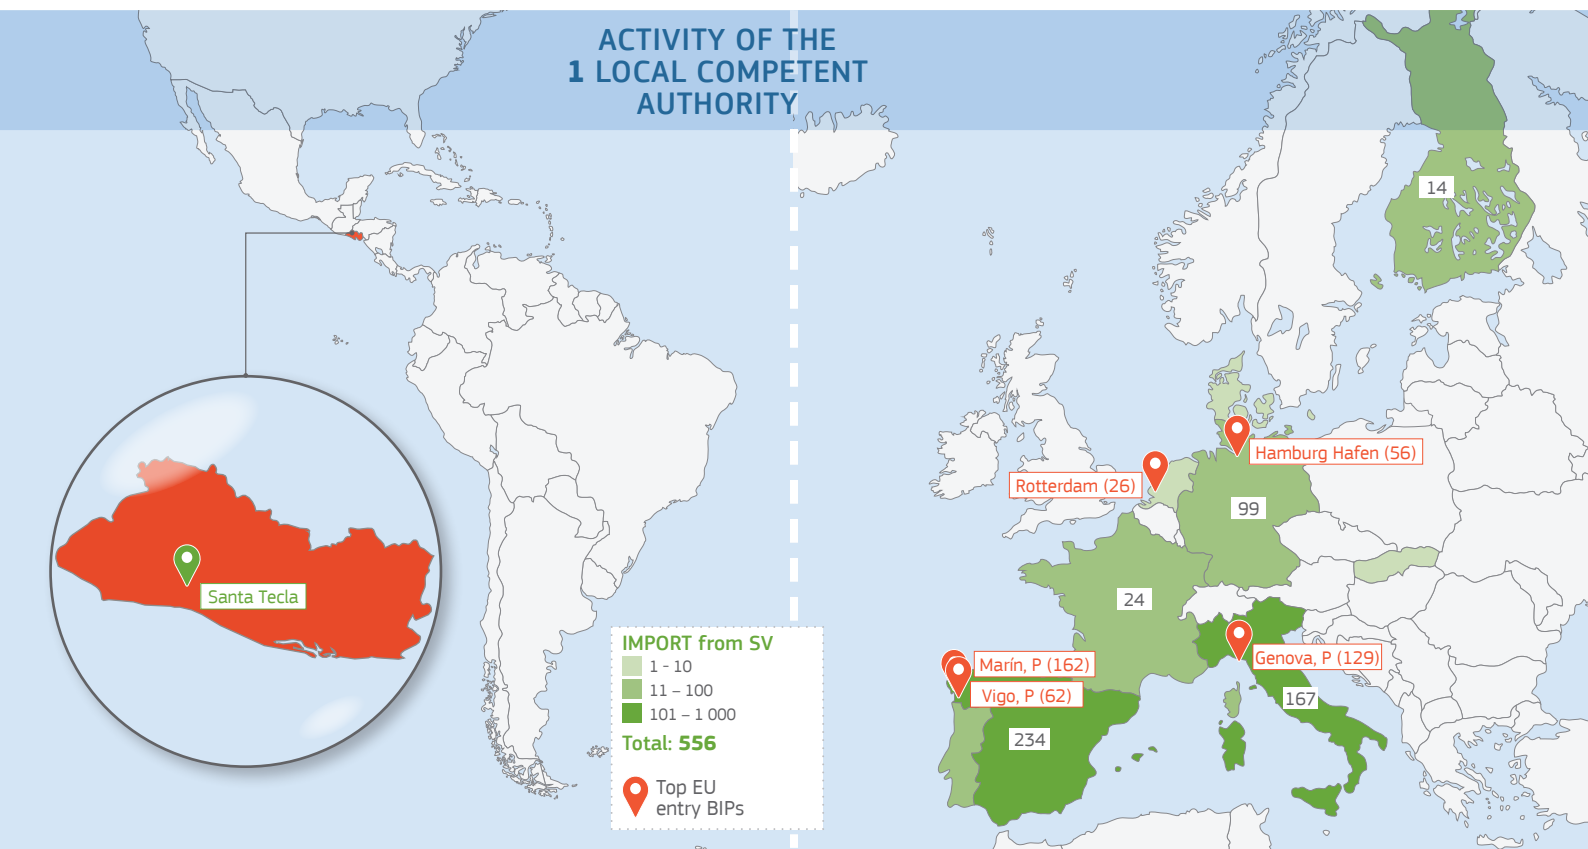

2016

TRAdE Control and Expert System (TRACES)

EL SALVADOR (SV)

Central Competent Authority (CCA):
Ministerio de Agricultura y Ganadería
Dirección General de Ganadería (DGG)
 Final 1a Avenida Norte, 13 calle Oriente
 y Av. Manuel Gallardo
 La Libertad, Santa Tecla

Country specific details

First training: July 2010
 First certificate in TRACES: 08/04/2015
 Implementation rate of TRACES¹: 86 %
 Feedback rate from EU²: 87 %

¹ Ratio IMPORT / CVED
² Ratio IMPORT cloned / IMPORT