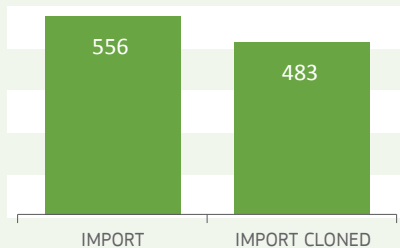

Certification activity