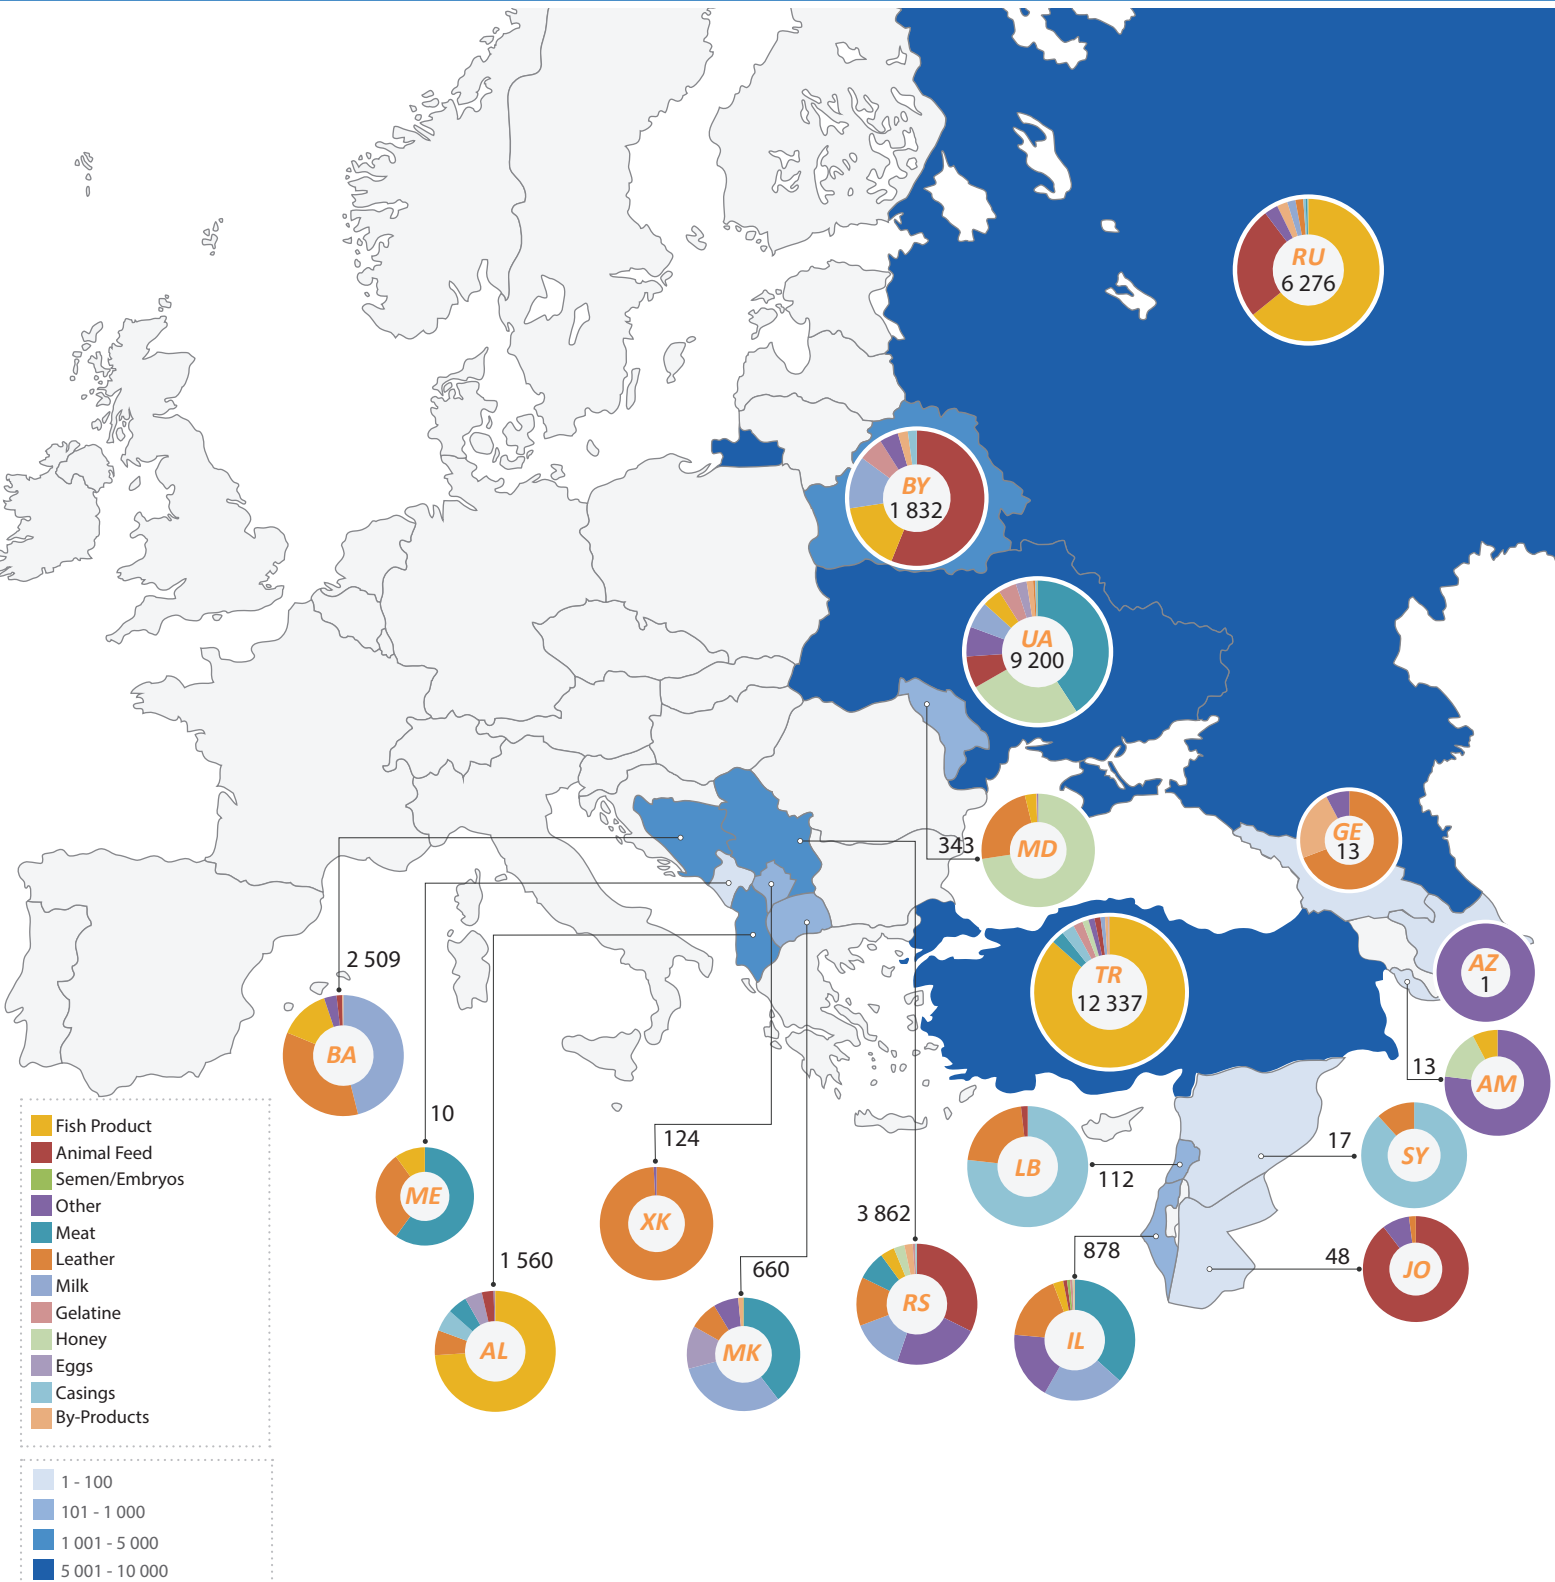

2017

TRAdE Control and Expert System (TRACES)

Europa | CVEDP issued

Total: 39 795 CVEDP issued