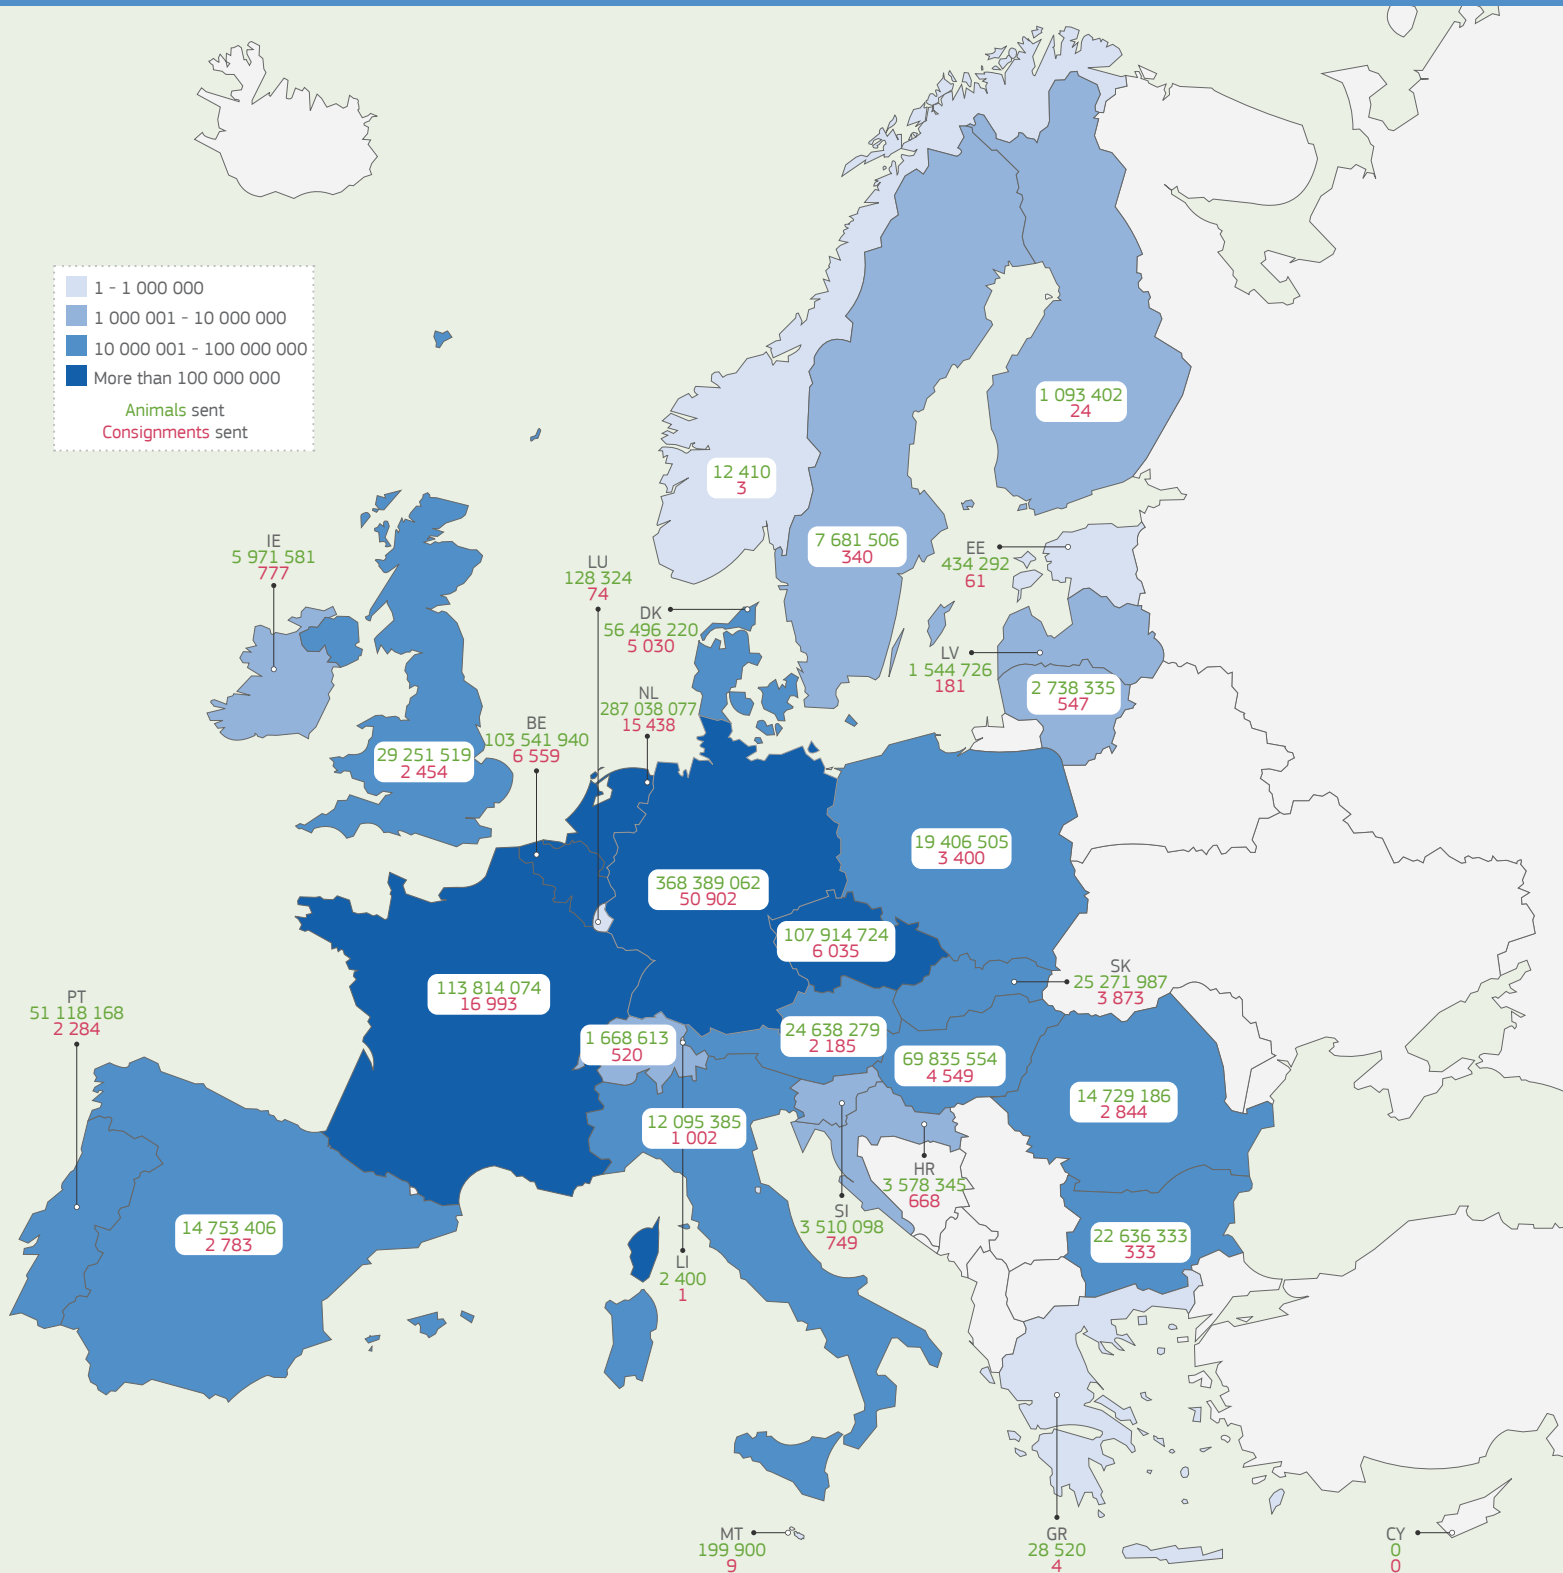

European Commission

2016

TRAdE Control and Expert System (TRACES)

POULTRY | Animals and consignments sent

POULTRY | Animals and consignments received