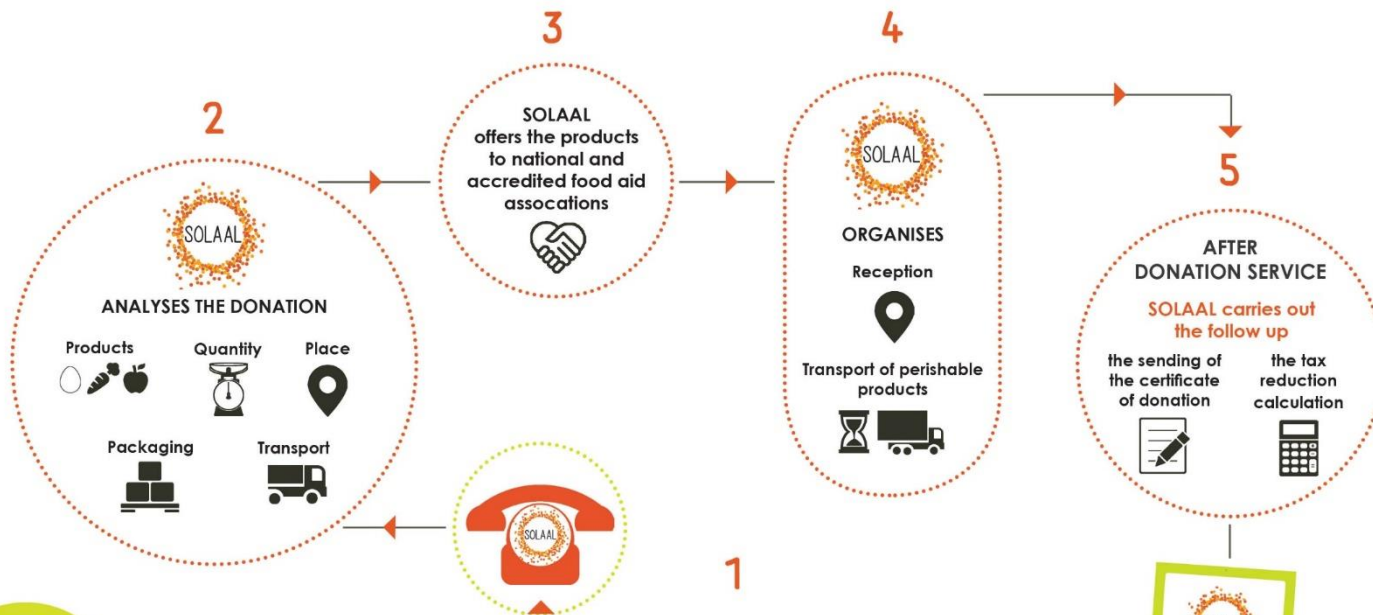

# SOLAAL IN BRIEF

# OBJECTIVES

Promote donations from farmers

Facilitate logistics

Tackle food waste

Contribute to a balanced diet

# HOW IT WORKS

## DONATIONS VIA SOLAAL : KEY FIGURES

- **12 tons** of agricultural products
- The equivalent of 22 million meals
- 99 % of fresh products

**THANK YOU FOR YOUR ATTENTION !**

**Contact :**

 **+33 (0)1 53 83 47 89**