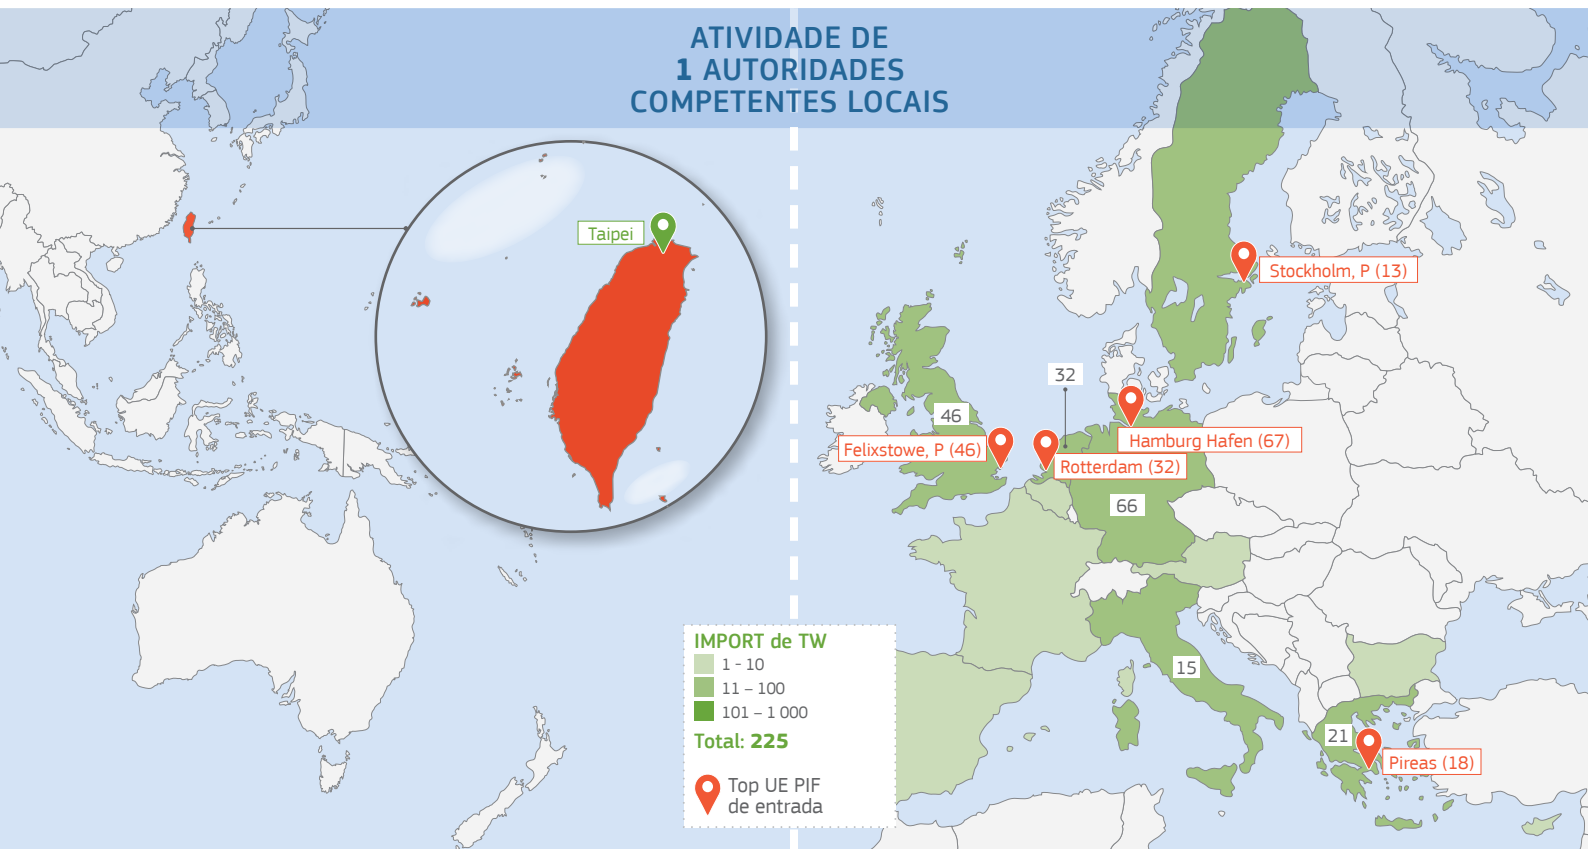

2015

TRAdE Control and Expert System (TRACES)

TAIWAN (TW)

Autoridade Central Competente (ACC):

Aquaculture Div. Fisheries Agency, Council of Agriculture Executive Yuan

6F., 100, Section 2, Heping West Road, Taipei

Industrial Dev. Bureau, Min. of Econ. Affairs

41-3, Section 3, Sinyi Road, Taipei

Bureau of Standards, Metrology and Inspection (BSMI)

4, Section 1, Jinan Road, Taipei

Detalhes específicos do país

Primeira formação: **Março 2015**