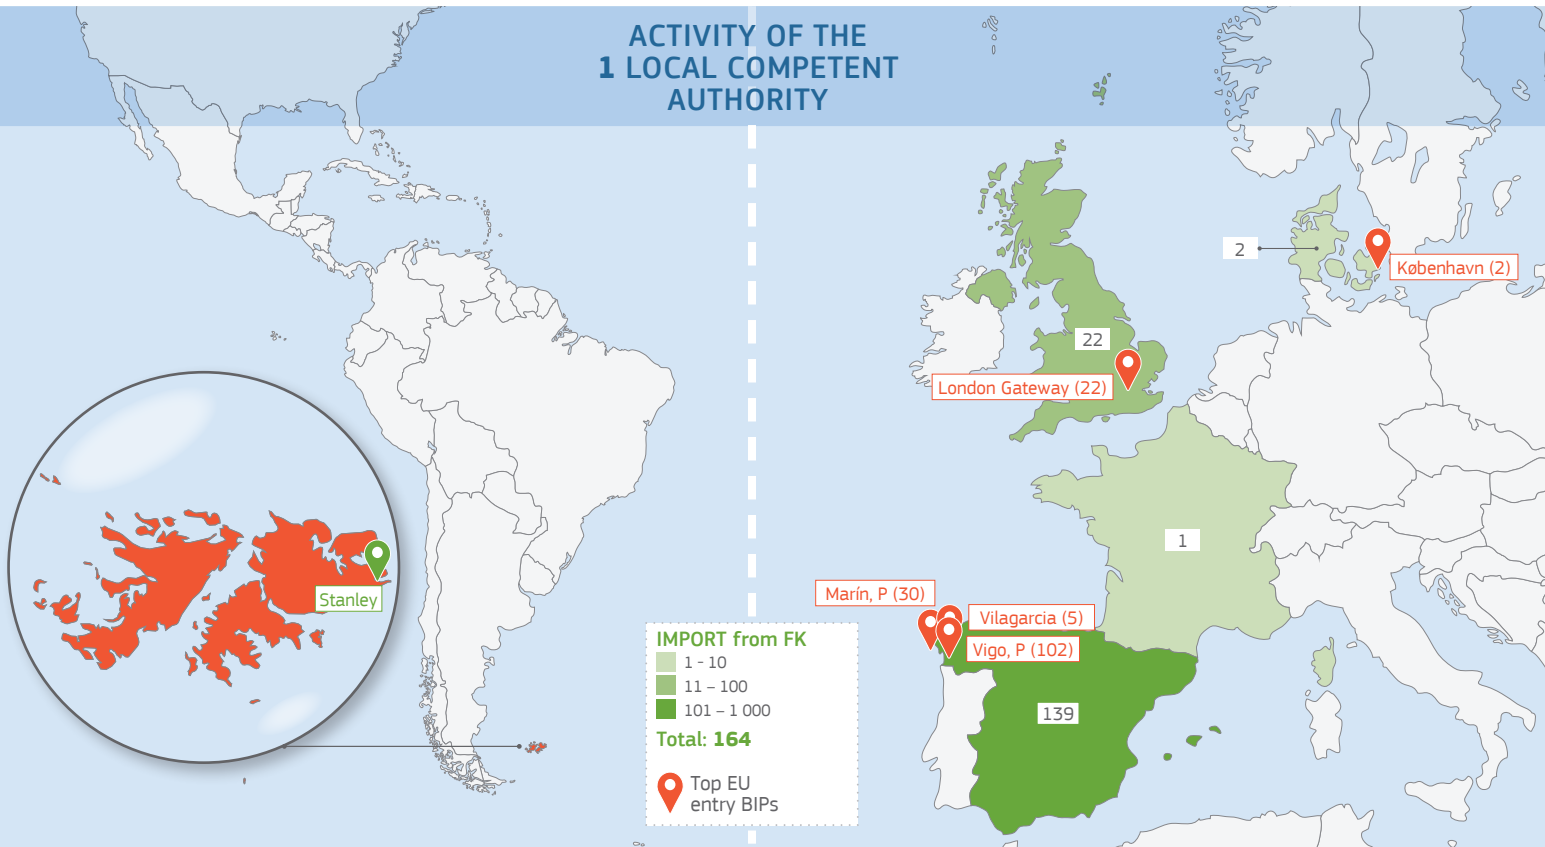

2016

TRAdE Control and Expert System (TRACES)

FALKLAND ISLANDS (ISLAS MALVINAS) (FK)

Central Competent Authority (CCA):
Falkland Islands Government Veterinary Service
 Bypass Road
 Stanley

Country specific details