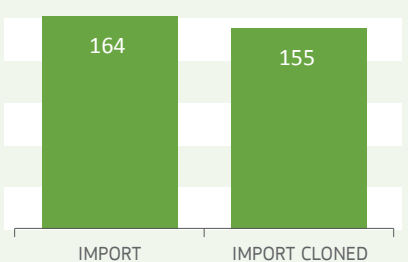

Certification activity