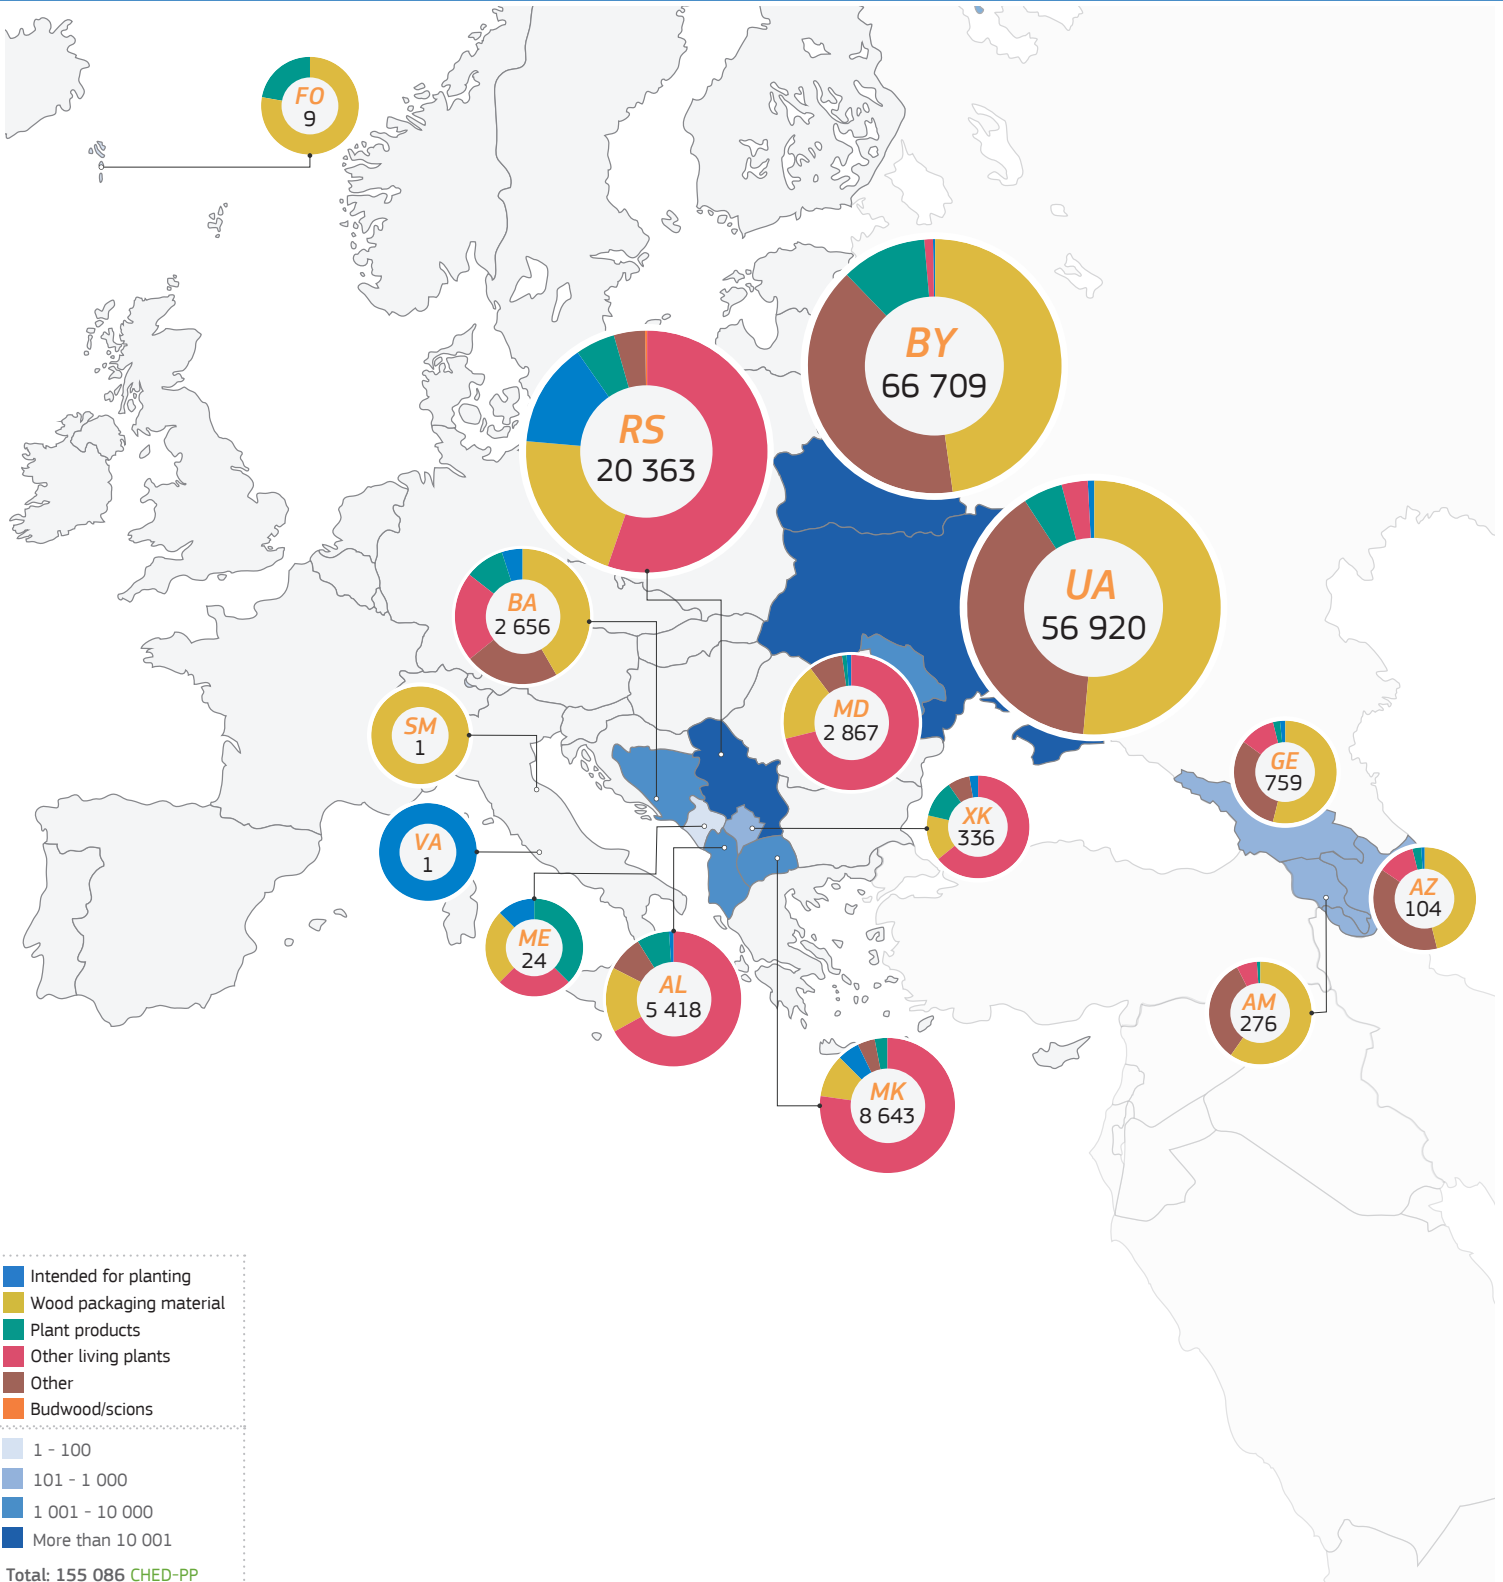

2020

TRAdE Control and Expert System (TRACES)

Europe | **CHED-PP issued**

- Intended for planting
- Wood packaging material
- Plant products
- Other living plants
- Other
- Budwood/scions

- 1 - 100
- 101 - 1 000
- 1 001 - 10 000
- More than 10 001

Total: 155 086 CHED-PP issued