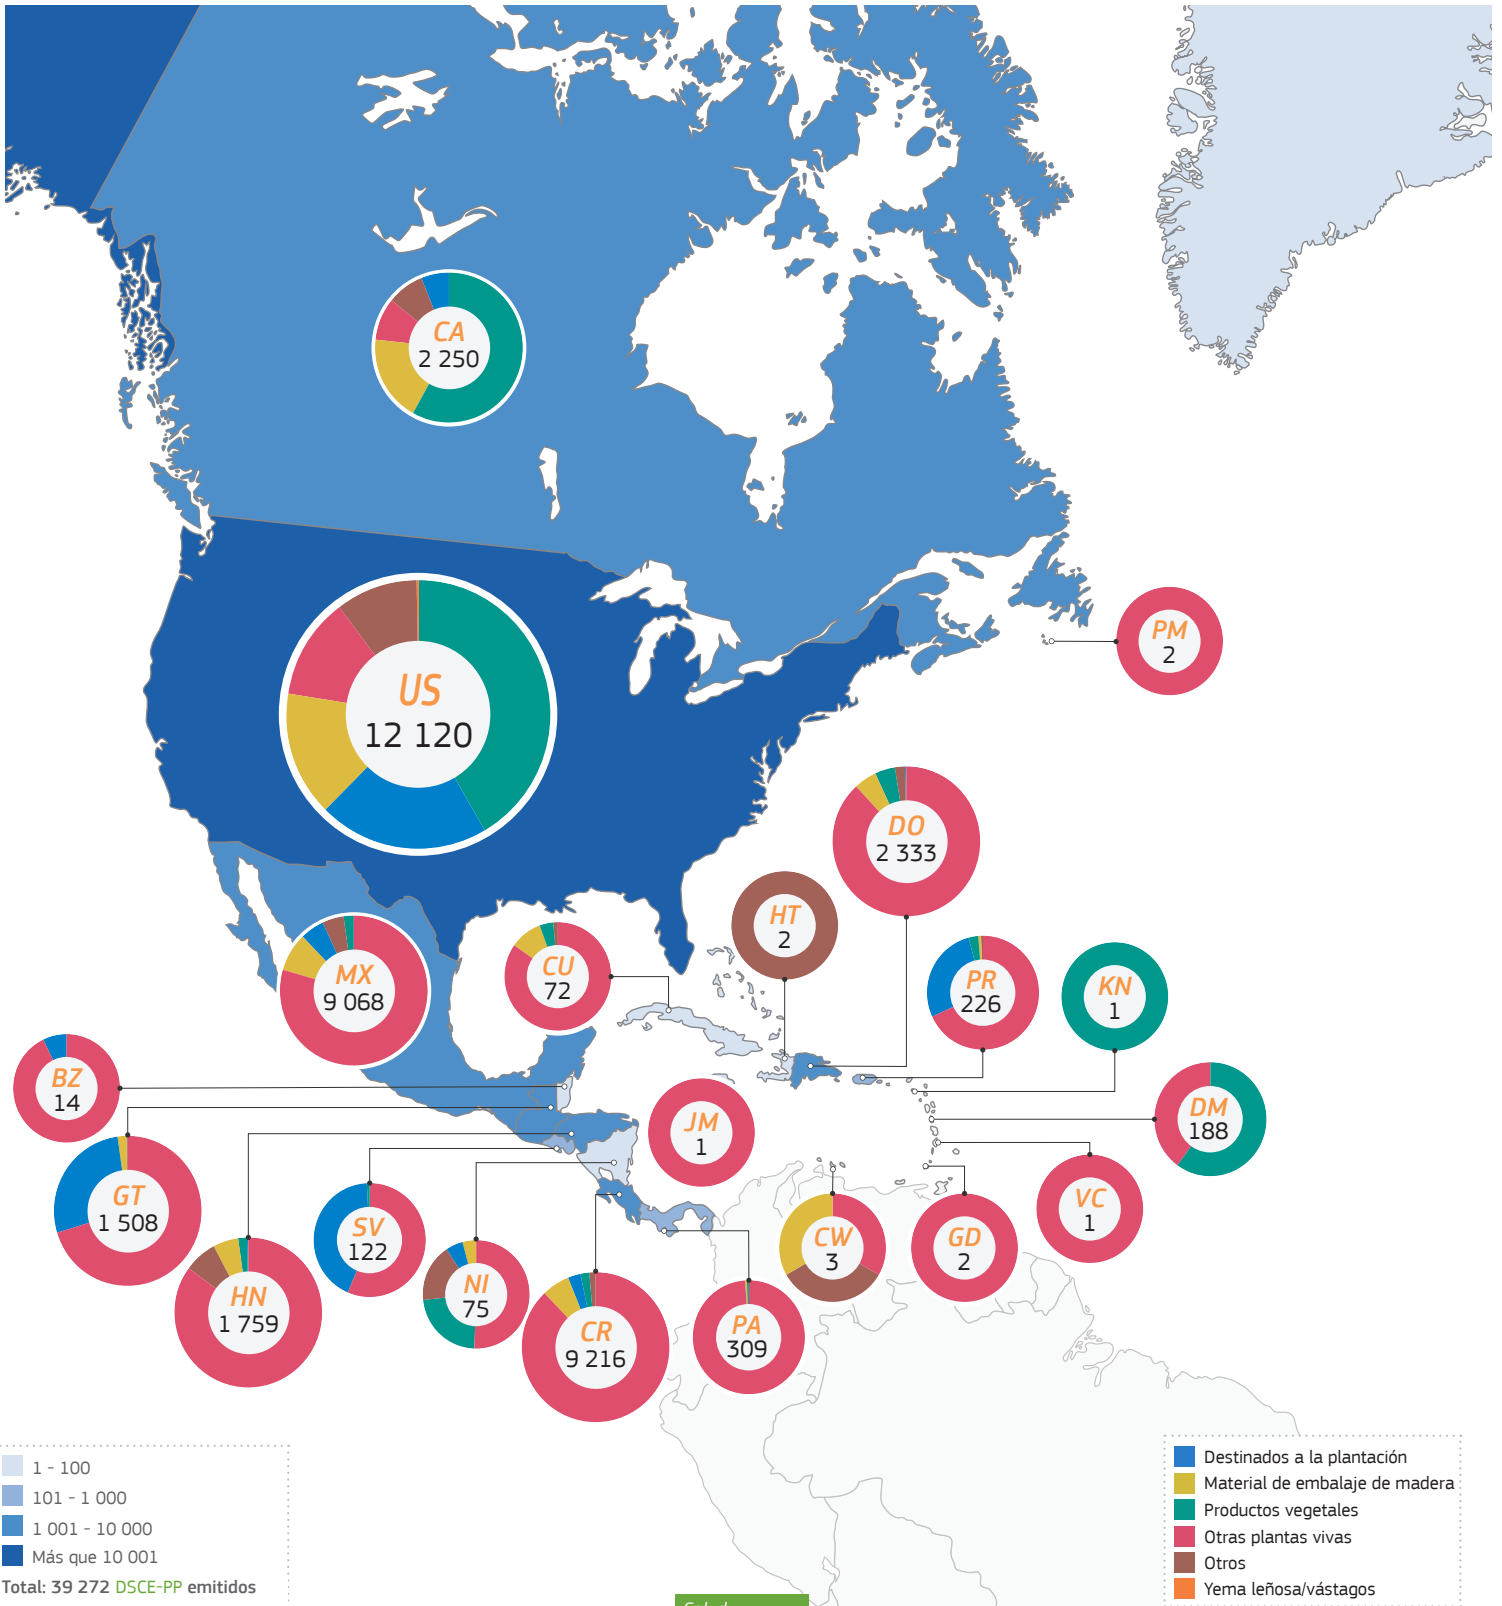

# 2020

TRAdE Control and Expert System (TRACES)

Norte y Centro América | **DSCE-PP emitidos**

Total: 39 272 DSCE-PP emitidos