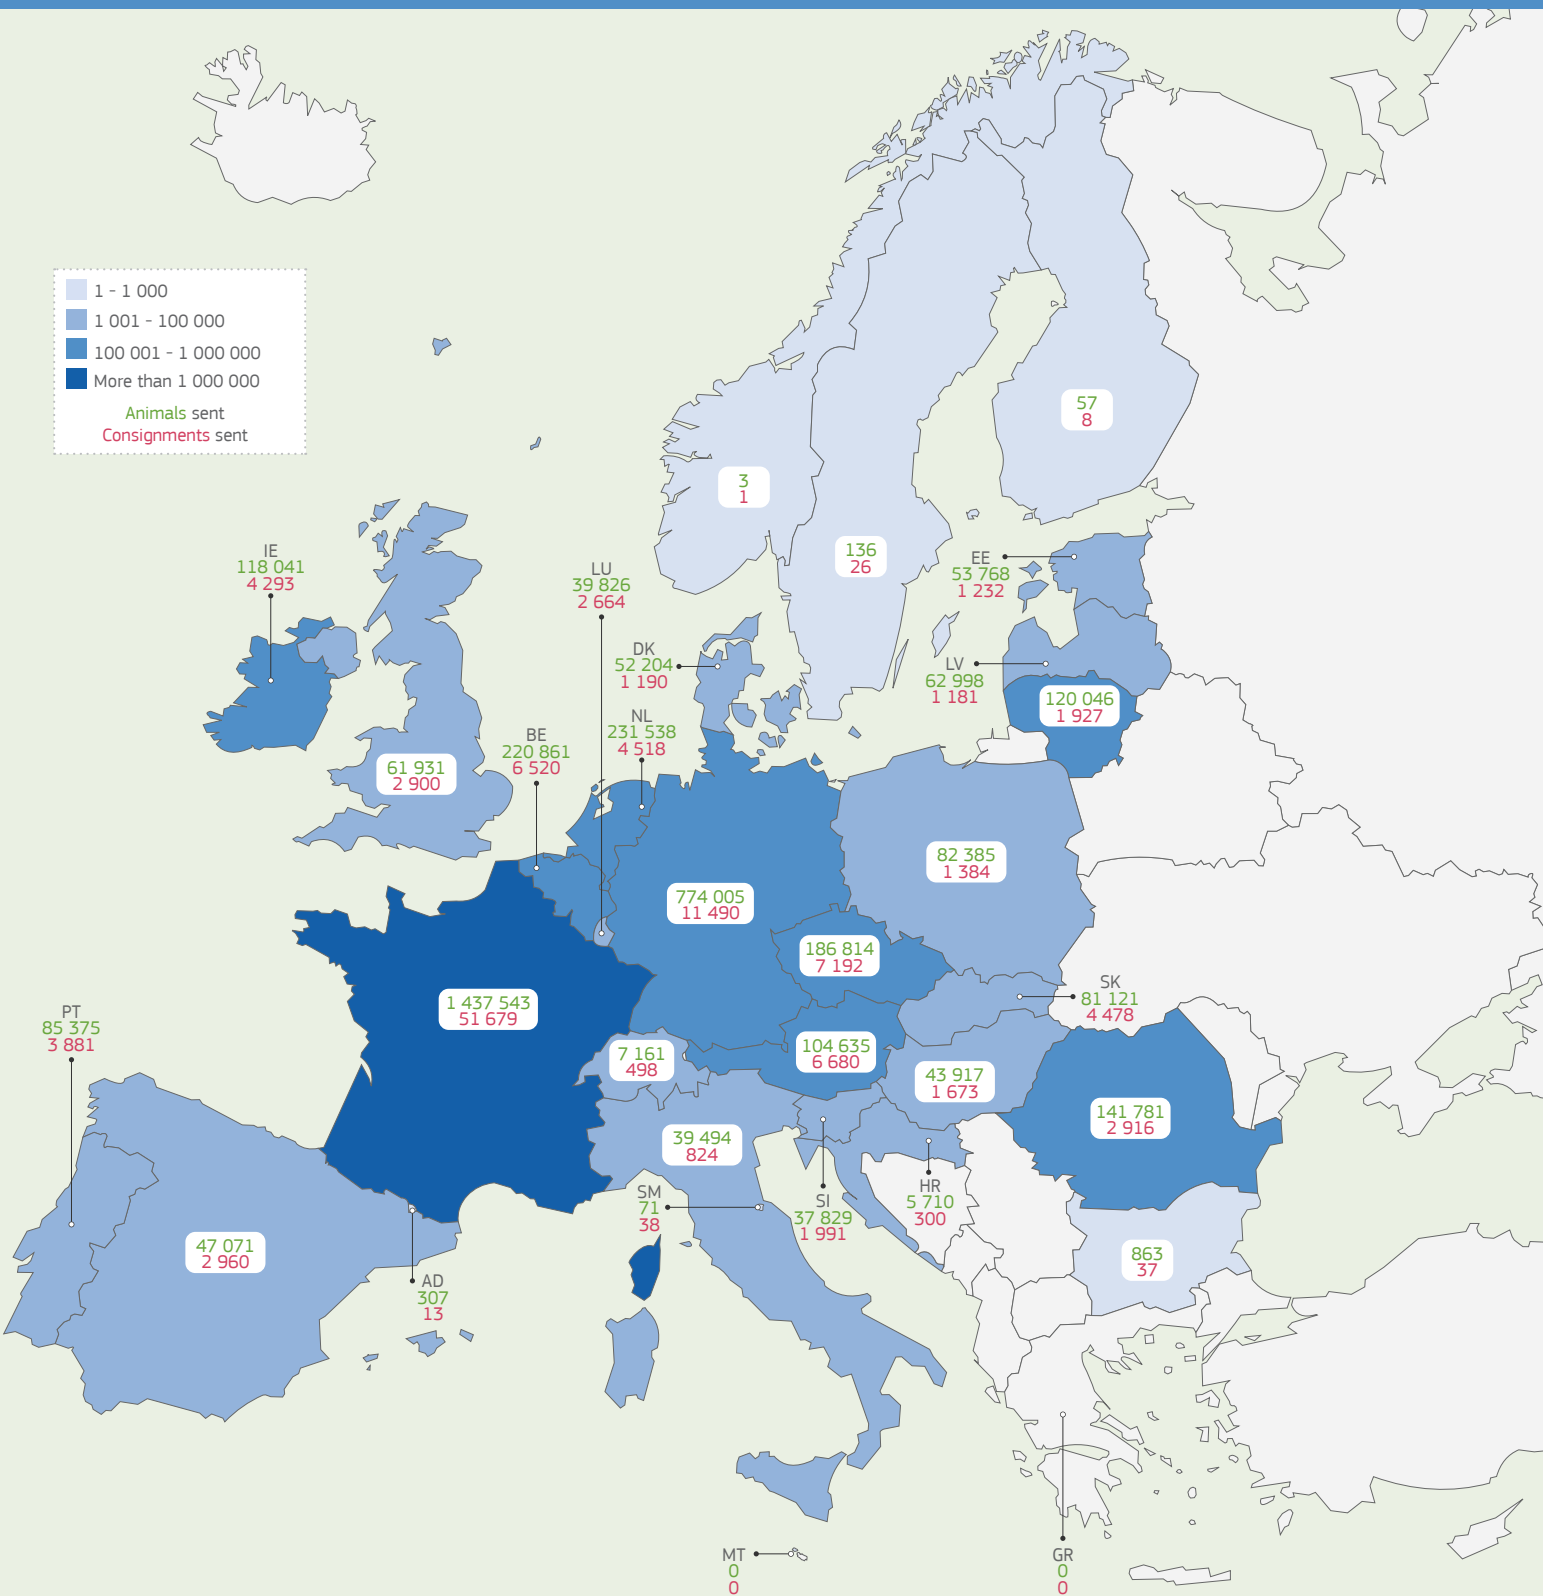

European Commission

2016

TRAdE Control and Expert System (TRACES)

CATTLE | Animals and consignments sent

CATTLE | Animals and consignments received