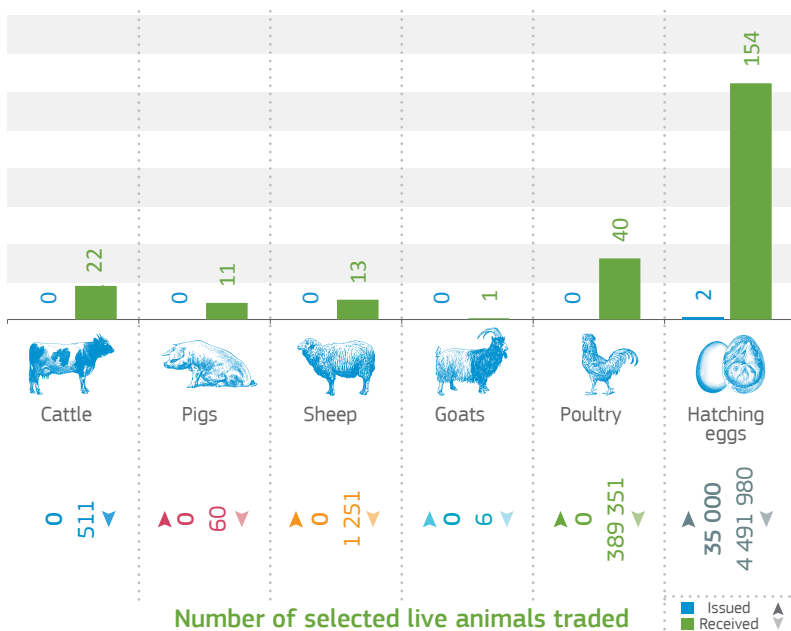

Κτηνιατρικές Υπηρεσίες / Veterinary Services

1417 Λευκωσία / Nicosia

ACTIVITY OF BORDER INSPECTION POSTS, DESIGNATED POINTS OF ENTRY AND ENTRY POINTS

Number of launched Re-Enforced Checks: **1**

ACTIVITY OF THE 5 LOCAL COMPETENT AUTHORITIES

Number of consignments traded by selected animal species

Number of selected live animals traded