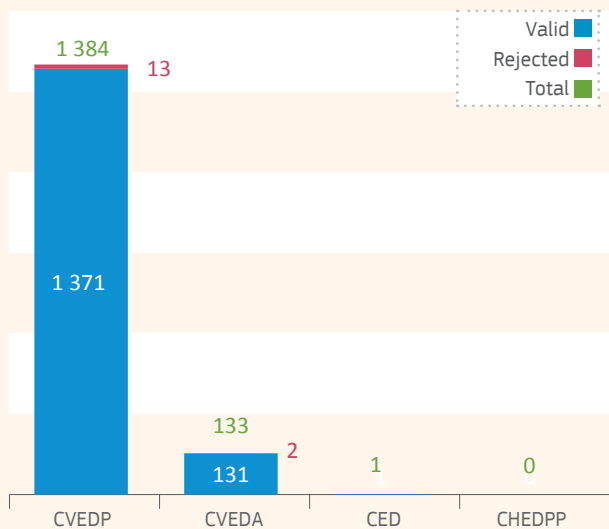

2016

TRAdE Control and Expert System (TRACES)

CYPRUS (CY)

Central Competent Authority (CCA):

Υπουργείο Γεωργίας, Αγροτικής Ανάπτυξης και Περιβάλλοντος / Ministry of Agriculture, Rural development and environment

Κτηνιατρικές Υπηρεσίες / Veterinary Services

1417 Λευκωσία / Nicosia

ACTIVITY OF BORDER INSPECTION POSTS, DESIGNATED POINTS OF ENTRY AND ENTRY POINTS

Number of launched Re-Enforced Checks: **1**

ACTIVITY OF THE 5 LOCAL COMPETENT AUTHORITIES

Number of consignments traded by selected animal species

Number of selected live animals traded