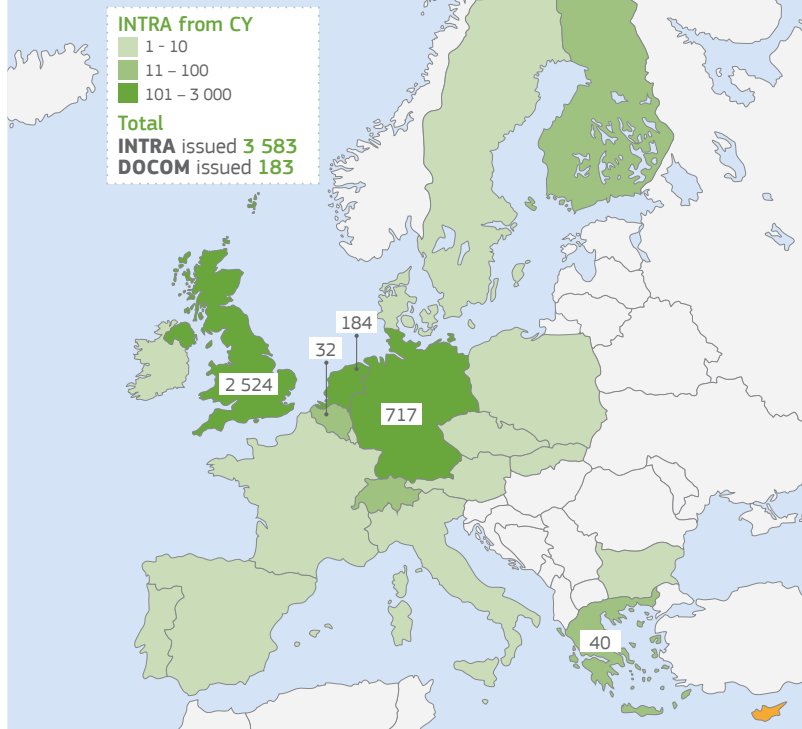

Κτηνιατρικές Υπηρεσίες / Veterinary Services

1417 Λευκωσία / Nicosia

ACTIVITY OF BORDER INSPECTION POSTS, DESIGNATED POINTS OF ENTRY AND ENTRY POINTS

Number of launched Re-Enforced Checks: **1**

ACTIVITY OF THE 5 LOCAL COMPETENT AUTHORITIES

Number of consignments traded by selected animal species

Number of selected live animals traded