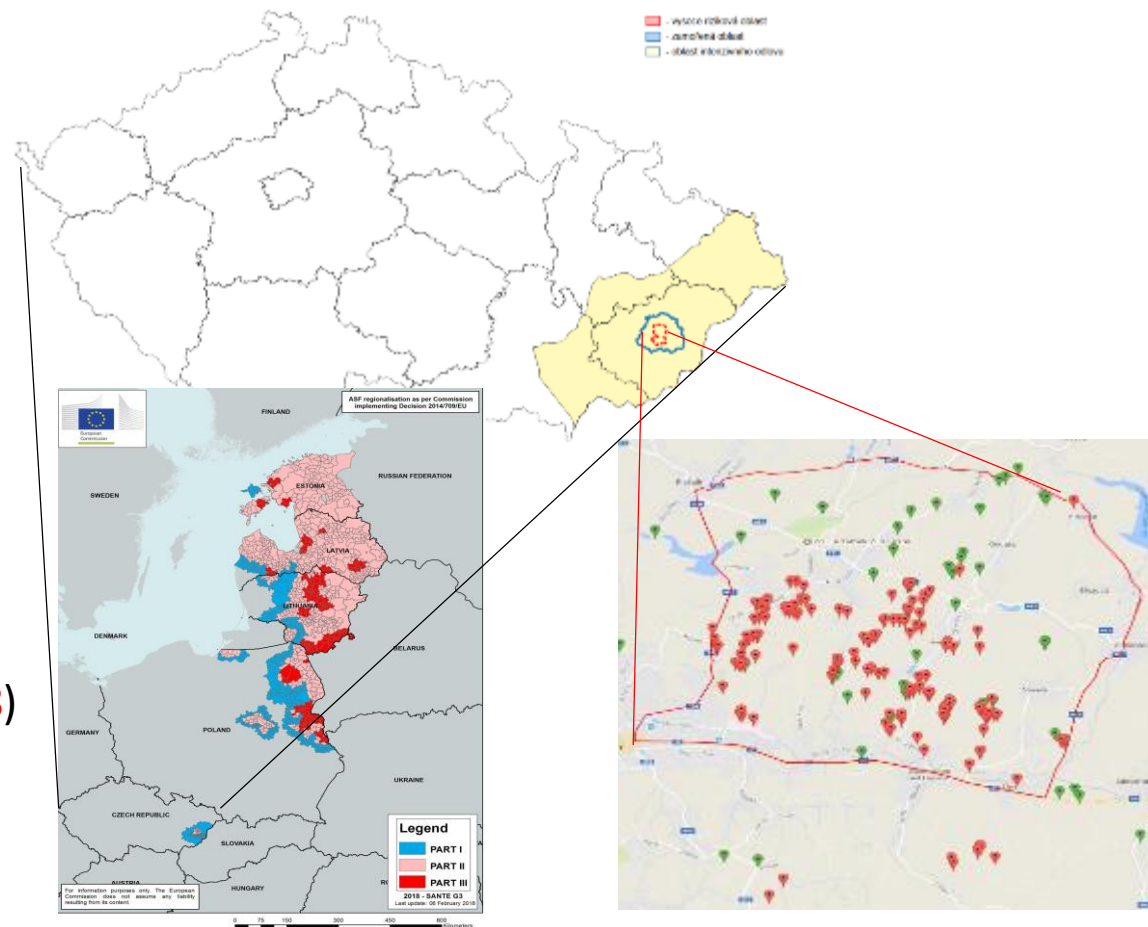

Czech University of Life Sciences Prague

ASF in the Czech republic

First case: 26. 6. 2017

Last case: 15. 4. 2018

- ASF positive found in dead wild boar: **212** (last one **15. 4. 2018**)
- ASF positive cases in hunted wild boar: **18** (last one **8. 2. 2018**)

NO OUTBREAK IN DOMESTIC PIGS

ASF in the Czech republic

ASF in the Czech republic

ASF in the Czech republic

ASF in the Czech republic

ASF in the Czech republic

ASF in the Czech republic

ASF in the Czech republic