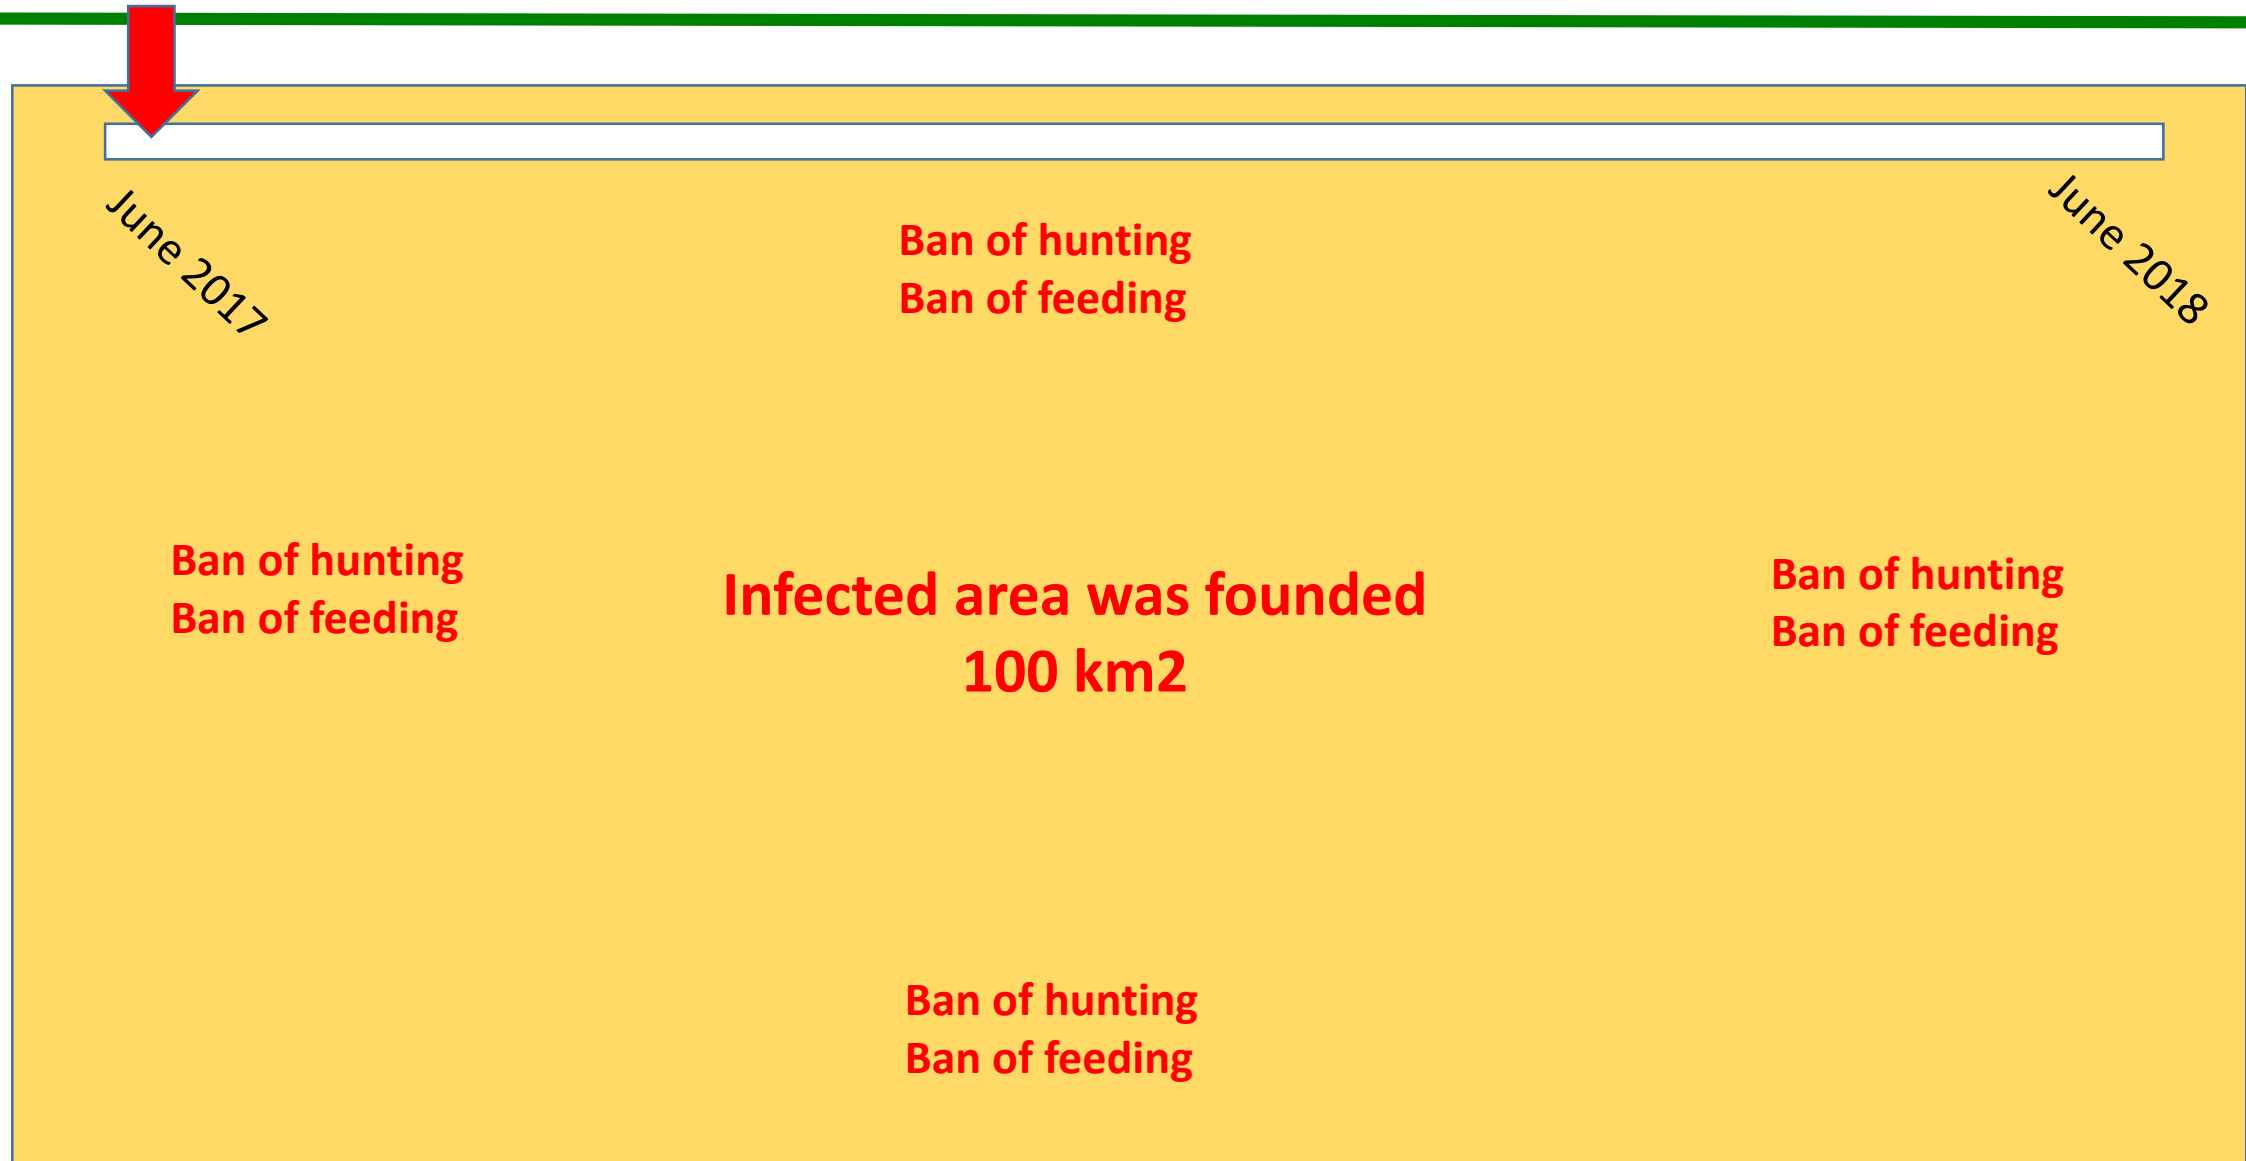

Czech University of Life Sciences Prague

ASF in the Czech republic

First case: 26. 6. 2017

Last case: 15. 4. 2018

- ASF positive found in dead wild boar: **212** (last one **15. 4. 2018**)
- ASF positive cases in hunted wild boar: **18** (last one **8. 2. 2018**)

NO OUTBREAK IN DOMESTIC PIGS

ASF in the Czech republic

ASF in the Czech republic

ASF in the Czech republic

ASF in the Czech republic

ASF in the Czech republic

ASF in the Czech republic

ASF in the Czech republic