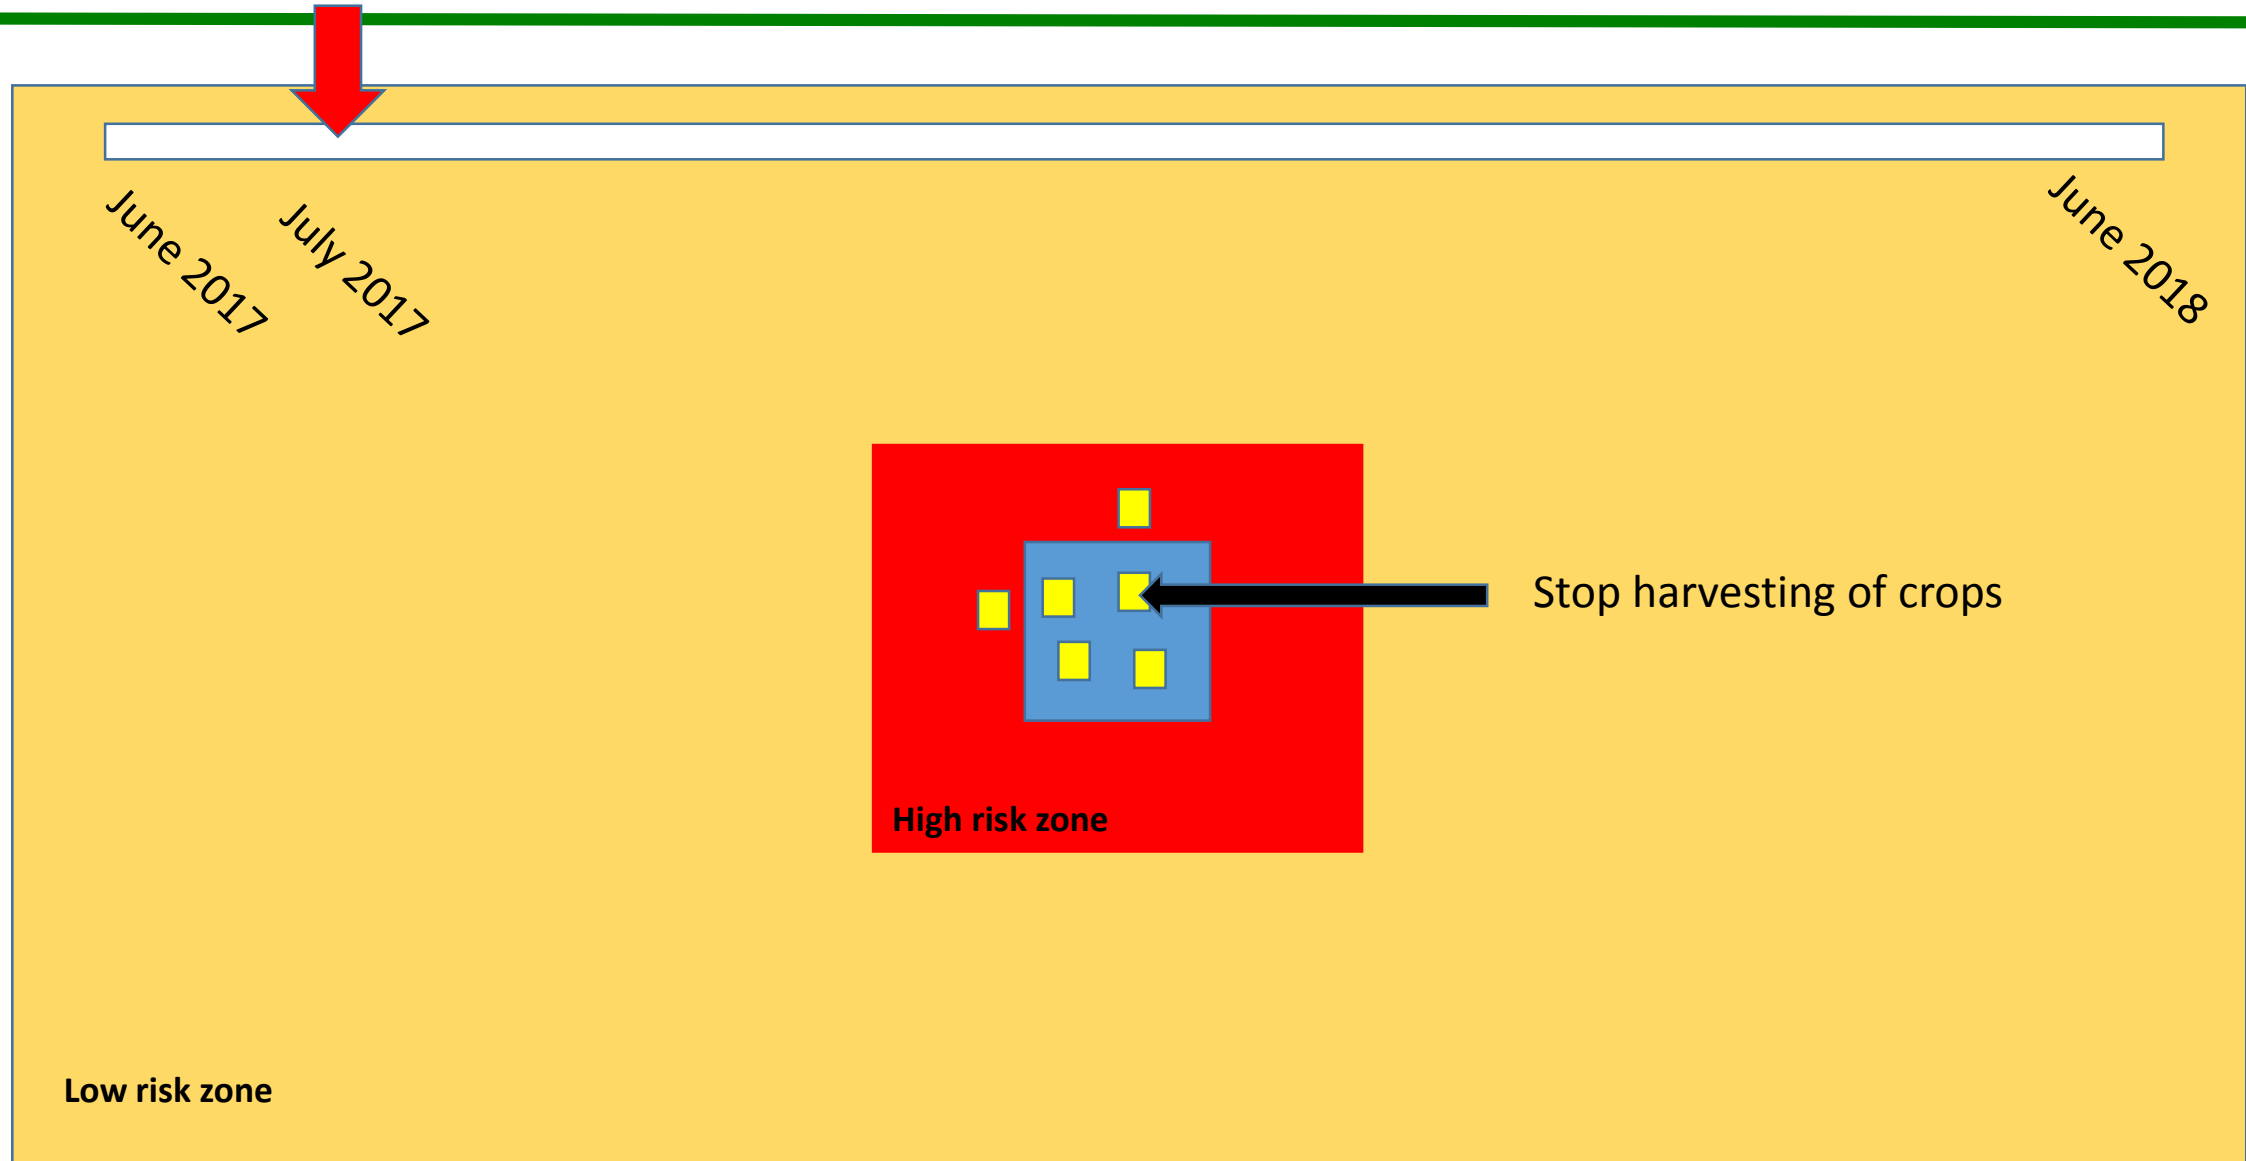

ASF in the Czech republic