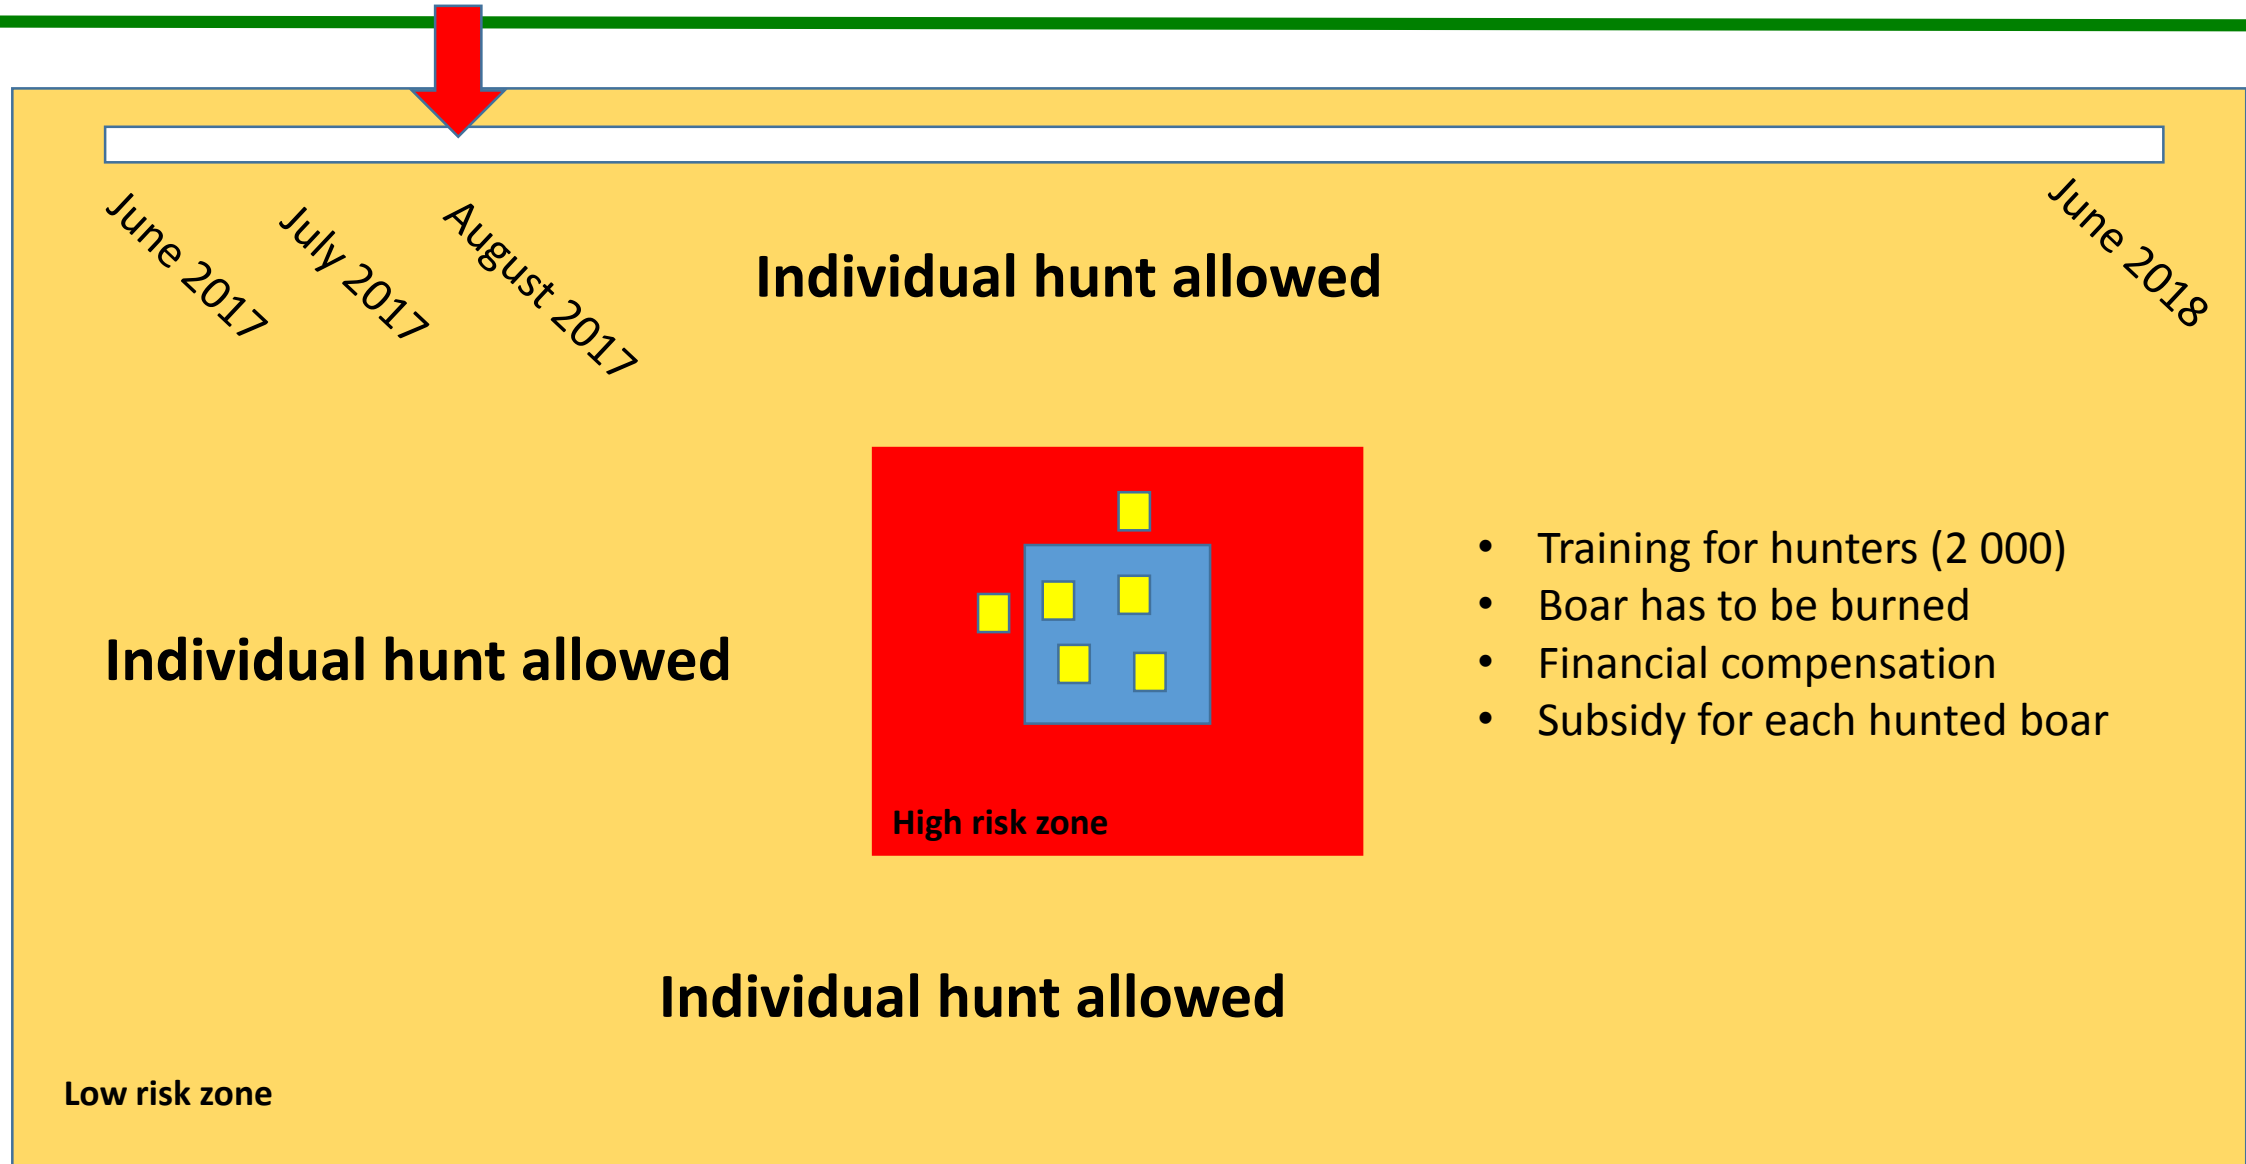

Czech University of Life Sciences Prague

ASF in the Czech republic

First case: 26. 6. 2017

Last case: 15. 4. 2018

- ASF positive found in dead wild boar: **212** (last one **15. 4. 2018**)
- ASF positive cases in hunted wild boar: **18** (last one **8. 2. 2018**)

NO OUTBREAK IN DOMESTIC PIGS

ASF in the Czech republic

ASF in the Czech republic

ASF in the Czech republic

ASF in the Czech republic

ASF in the Czech republic

ASF in the Czech republic

ASF in the Czech republic

ASF in the Czech republic

ASF in the Czech republic

Who did plan (or command) the measures?	Level	Veterinary services	State administration	Scientific community	Hunters	Financial compensation
	<i>National</i>	✓	✓	✓	✓	
	<i>Local</i>	✓	✓	✓	✓	
Who did realized...						
Searching of carcasses	<i>National</i>					
	<i>Local</i>	✓			✓	
Trapping	<i>National</i>					
	<i>Local</i>				✓	
Installation of odour fence	<i>National</i>					
	<i>Local</i>				✓	
	<i>National</i>					
	<i>Local</i>					
	<i>National</i>					
	<i>Local</i>					
	<i>National</i>					
	<i>Local</i>					
	<i>National</i>					
	<i>Local</i>					
	<i>National</i>					
	<i>Local</i>					