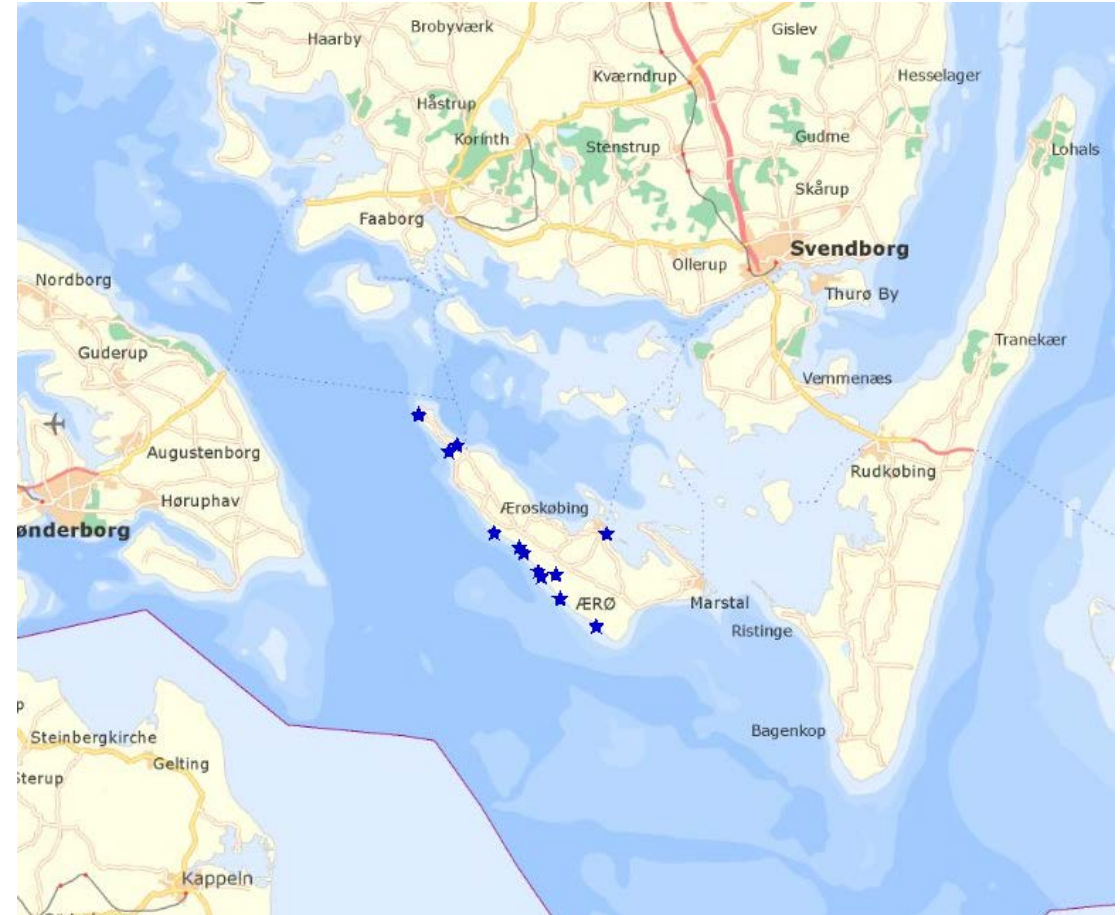

Dead wild boars washed ashore on the island of Ærø

SCOPAFF meeting

Stig Mellergaard

Sequence of event – The island of Ærø, DK

- 20 October 2019: 2 dead wild boar washed ashore
- 22 October 2019: 3 dead wild boar washed ashore
- 23 October 2019: 1 dead wild boar washed ashore
- 24 October 2019: 1 dead wild boar washed ashore
- 25 October 2019: 1 dead wild boar washed ashore
- 28 October 2019: 1 dead wild boar washed ashore
- 29 October 2019: 1 dead wild boar washed ashore
- 3 November 2019: 1 dead wild boar washed ashore
- 11 November 2019: 1 dead wild boar washed ashore

Handling of carcasses

- All dead carcasses removed in "body bags" and brought to a rendering plant
- No tests for ASF as it is wild boars of unknown origin

ASF control of Danish wild boar population

- Danish wild boar population limited to 30-40 animals located in an area close to the Danish-German border
- Therefore, unlikely that the carcasses originate from Denmark
- All Danish wild boars both found dead and shot (fenced or not fenced) are tested for ASF
- All carcasses of wild boar of unknown origin removed and disposed of without testing.

Explanation of event

- Most likely a flock of wild boar
- The flock may have visited a small island along German or Polish coast and have been caught by the current and drowned
- Or fled to the sea during hunting activities
- The event has taken place at the same spot and at the same time as the carcasses has been moved to the same Danish locality within a limited time window