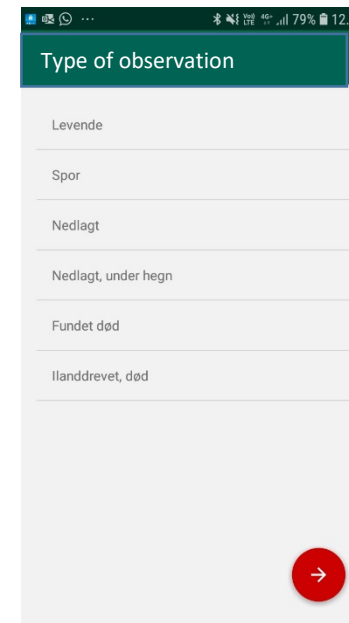

Public reporting of observations of live and dead wild boars