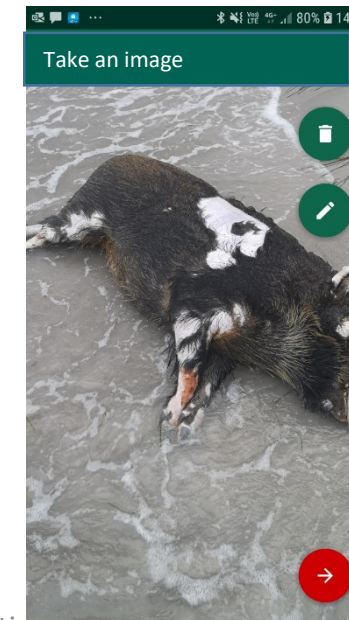

Public reporting of observations of live and dead wild boars