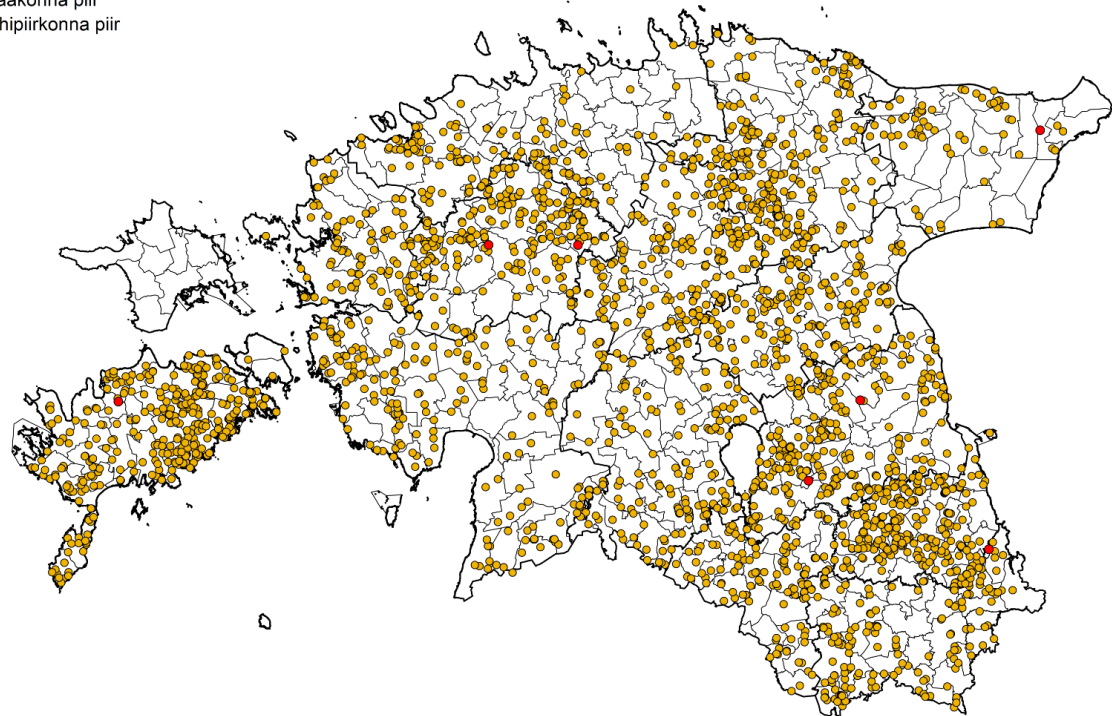

Passive surveillance of domestic pigs

- ASF strategy:
 - Each week, virological testing of at least the first two deaths pigs older than 2 months.
 - In 2019 we tested 2119 dead domestic pigs from the pig farms. All pigs have been ASF negative.
 - Up to 31.08.2020 we have tested 1699 dead domestic pigs, all results were negative

ASF positive wild boars 2014 - 2020

SAK leiud metssigadel

● 22. detsember 2018 - 4. jaanuar 2019

● Varasemad

□ Maakonna piir

□ Jahipiirkonna piir

SAK leiud metssigadel

● 29. juuli - 28. august 2020

● Varasemad alates 01. jaanuar 2019

□ Jahipiirkonna piir

□ Maakonna piir

Surveillance results 2020 (as of 02.09.2020)

41	No of tested animals/No of dead animals tested	No of AB- positive animals (IPT, ELISA)	No of PCR- positive animals	AB-positive and PCR-positive
Domestic pigs	2646/1699	0	0	0
Wild boars	3767/20 (from which 11 were culled)	43	2	2

Two PCR-positive wild boars

- On 28.08.2020 ASF virus and antibodies were detected in one female wild boar over the age of 2 years in Rapla county. Wild boar probably was hit by a car and died
- On 02.09.2020 ASF virus and antibodies were detected on one wild boar (less than 1 year old) in Rapla county, which was hunted 500 m from previous PCR-positive wild boar
- Last virus positive wild boar finding was in February 2018
- Hunters noted that they have seen one wild boar herd with 4 sows and piglets
- Following actions: meeting with hunters on that hunting ground on 09.09.2020. Hunters have to hunt all wild boars found in that area; removal of found dead wild boars; biosecurity!!