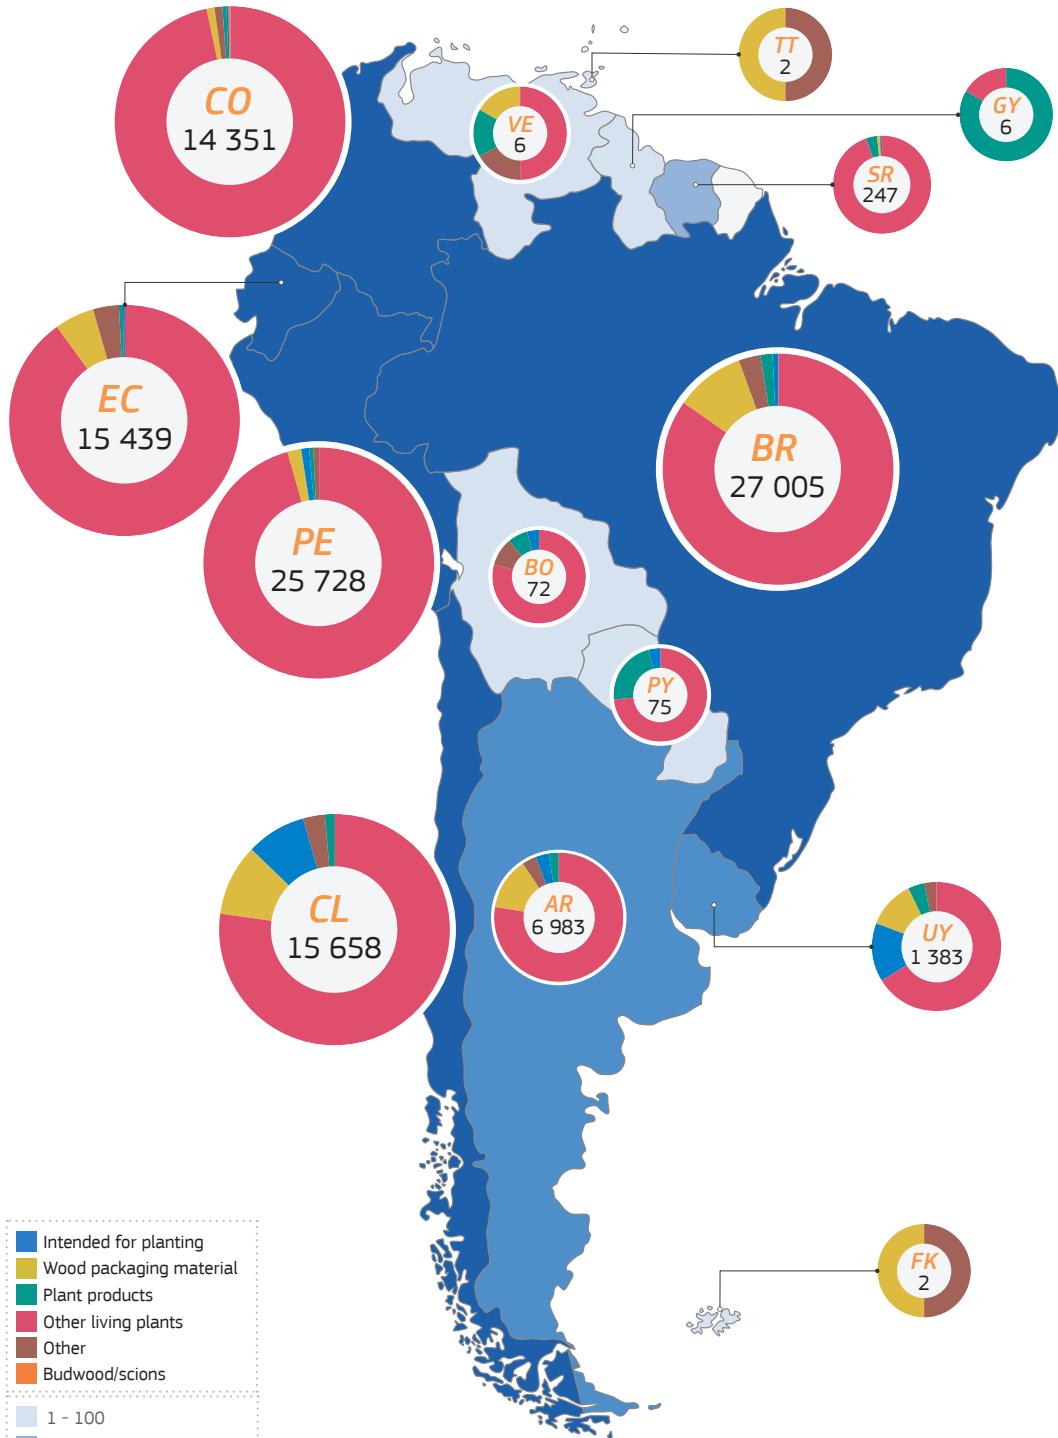

2020

TRAdE Control and Expert System (TRACES)

South America | CHED-PP issued

- Intended for planting
- Wood packaging material
- Plant products
- Other living plants
- Other
- Budwood/scions

- 1 - 100
- 101 - 1 000
- 1 001 - 10 000
- More than 10 001

Total: 106 958 CHED-PP issued