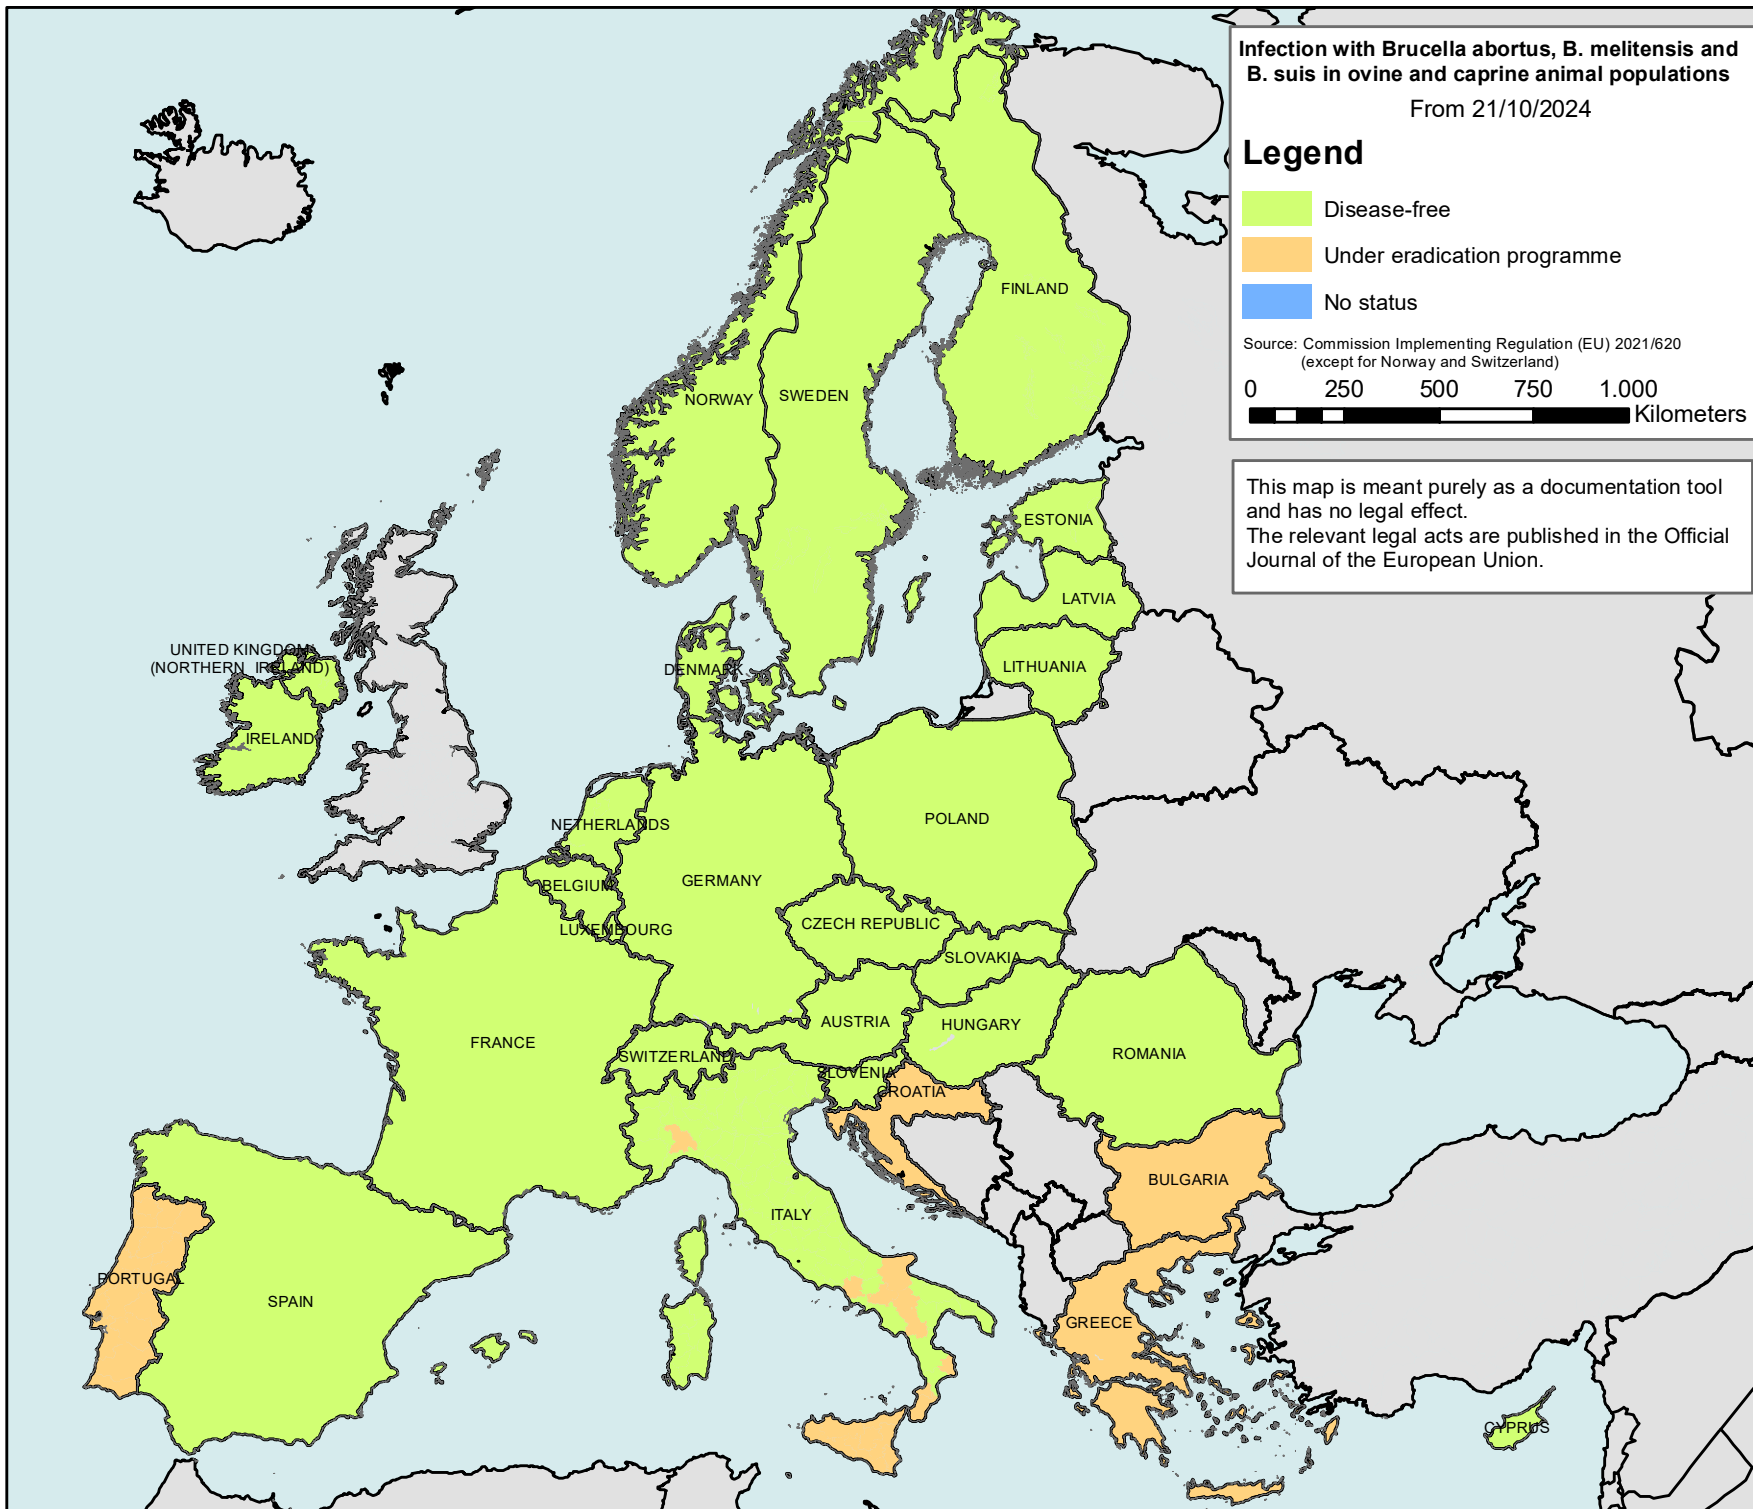

Infection with *Brucella abortus*, *B. melitensis* and *B. suis* in ovine and caprine animal populations

From 21/10/2024

Legend

-  Disease-free
-  Under eradication programme
-  No status

Source: Commission Implementing Regulation (EU) 2021/620 (except for Norway and Switzerland)

0 250 500 750 1.000 Kilometers

This map is meant purely as a documentation tool and has no legal effect. The relevant legal acts are published in the Official Journal of the European Union.

Guadeloupe (FR)

Martinique (FR)

Réunion (FR)

Mayotte (FR)

Canarias (ES)

Açores (PT)

Madeira (PT)

Malta