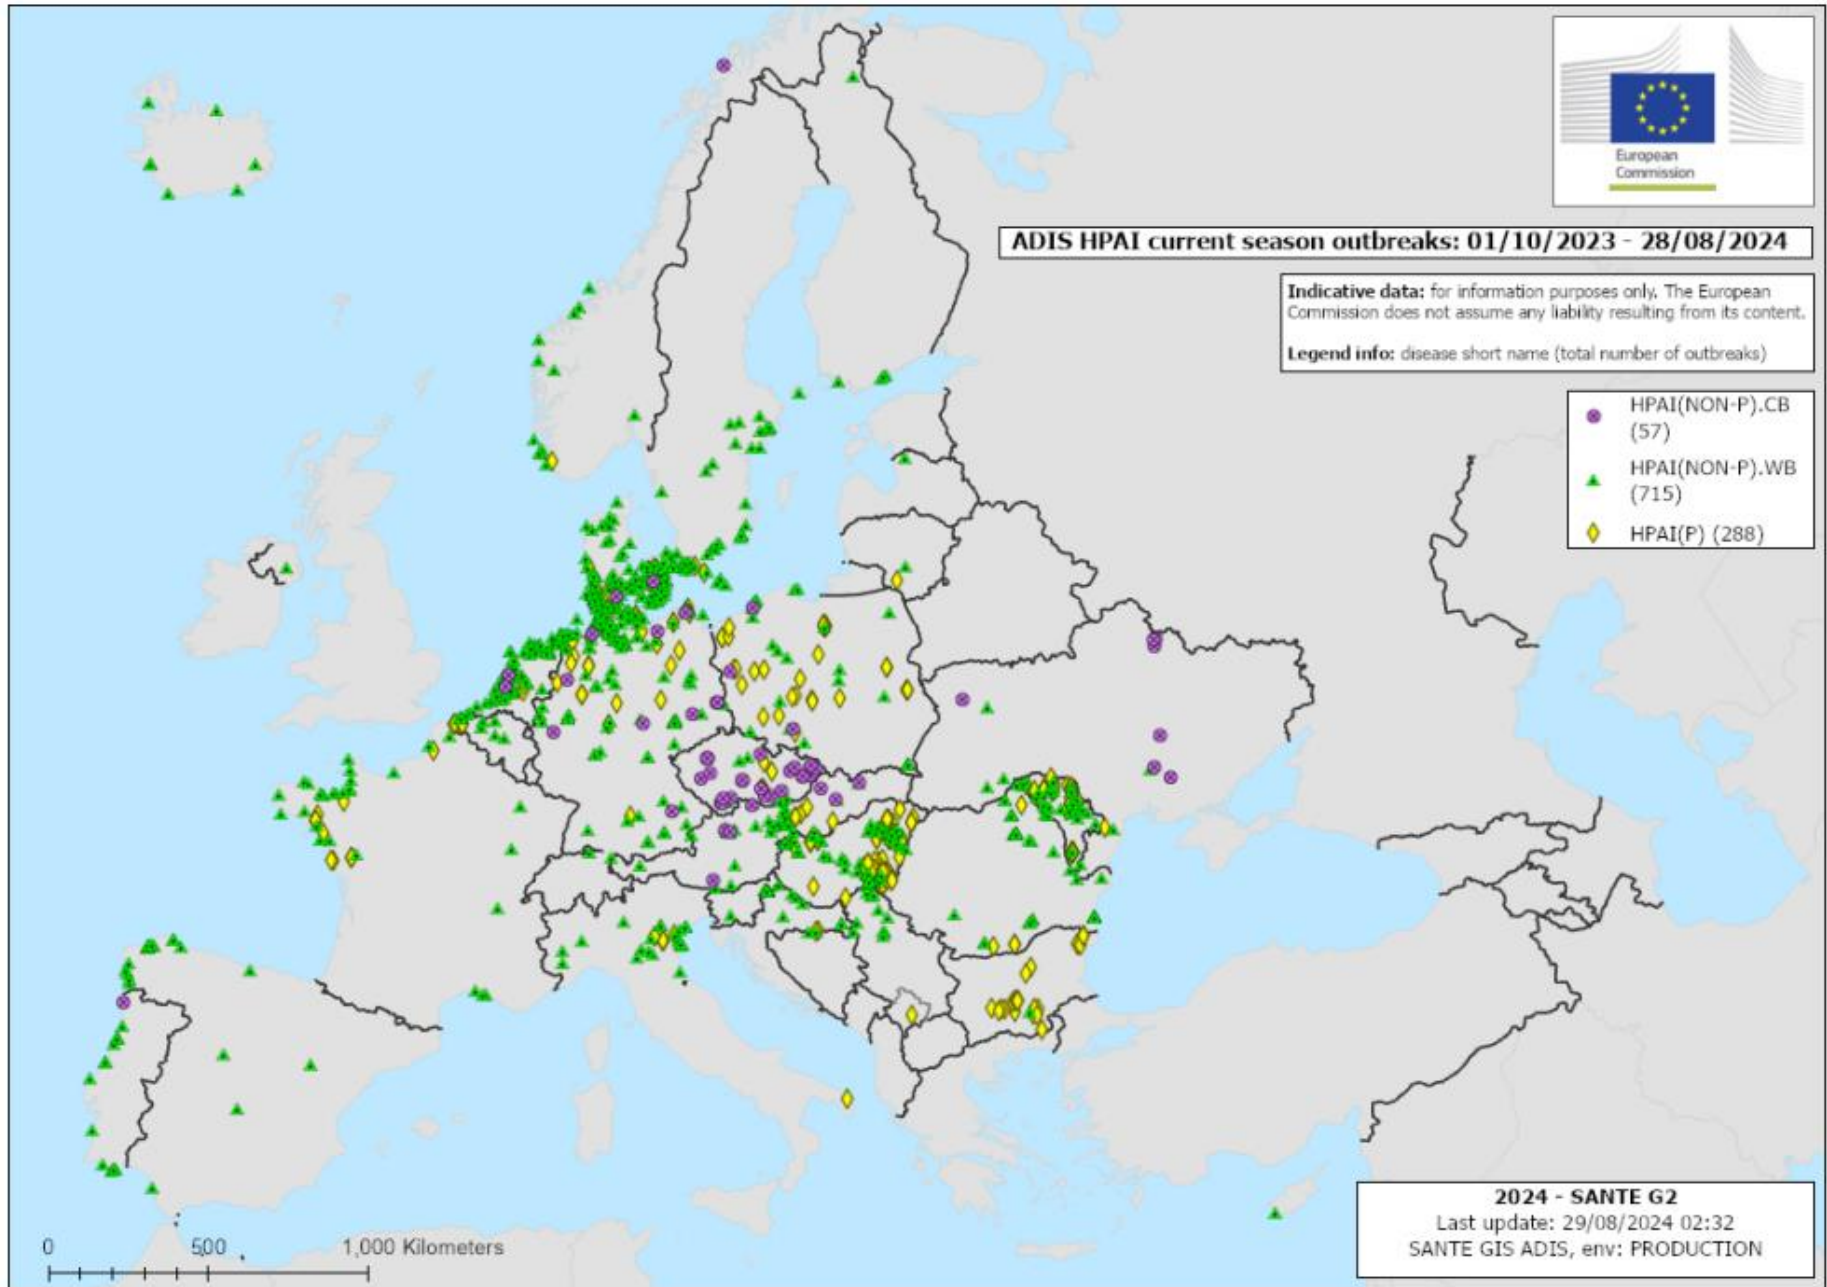

HPAI detections during the period 22 August 2024 – 28 August 2024

ADIS - Outbreaks weekly map overview

HPAI detections during the period 1 October 2023 – 28 August 2024

ADIS - Outbreaks current season map overview