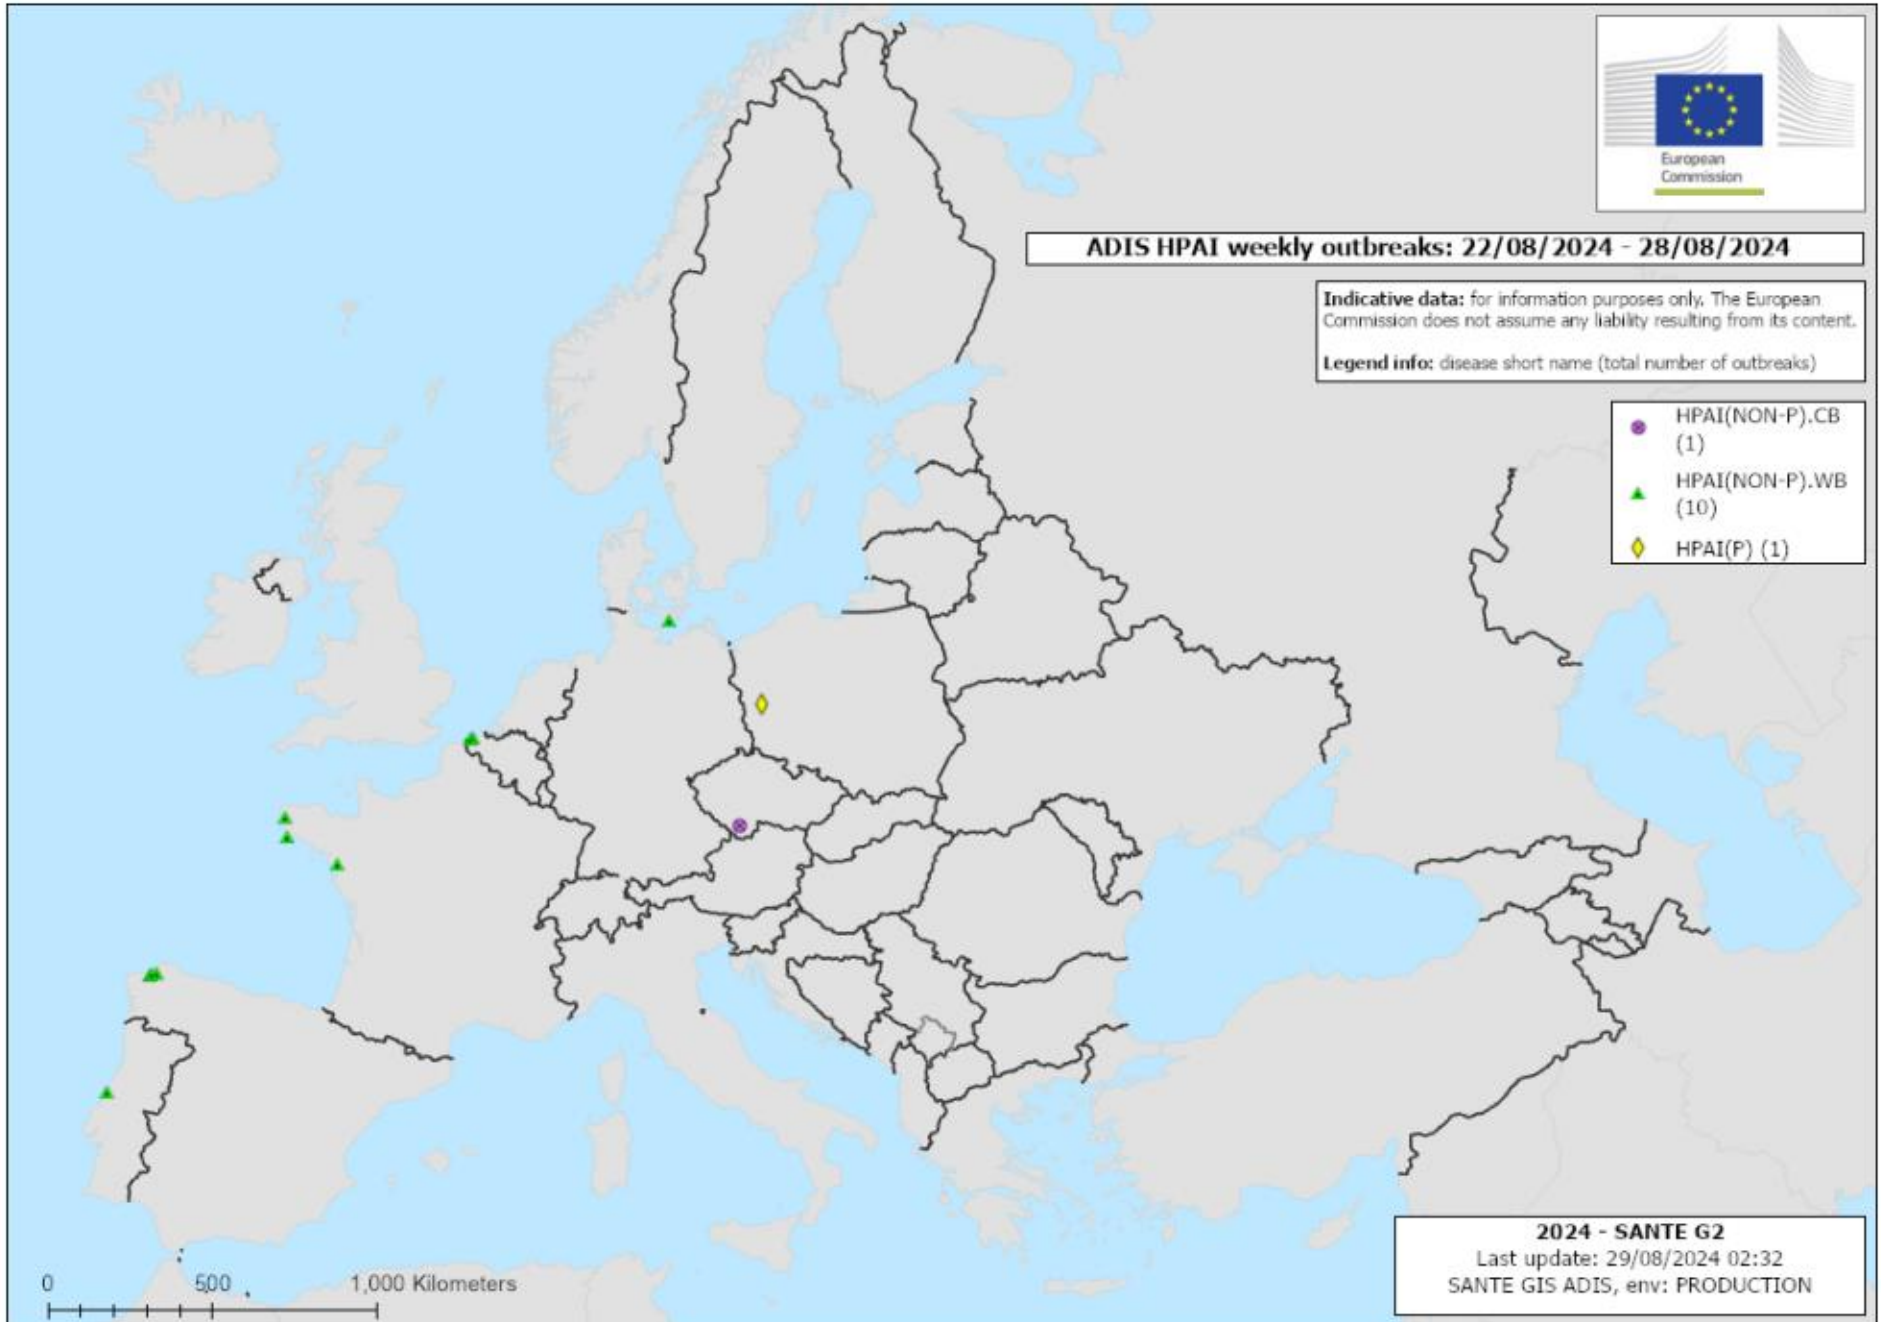

HPAI detections during the period 22 August 2024 – 28 August 2024

ADIS - Outbreaks weekly map overview

HPAI detections during the period 1 October 2023 – 28 August 2024

ADIS - Outbreaks current season map overview