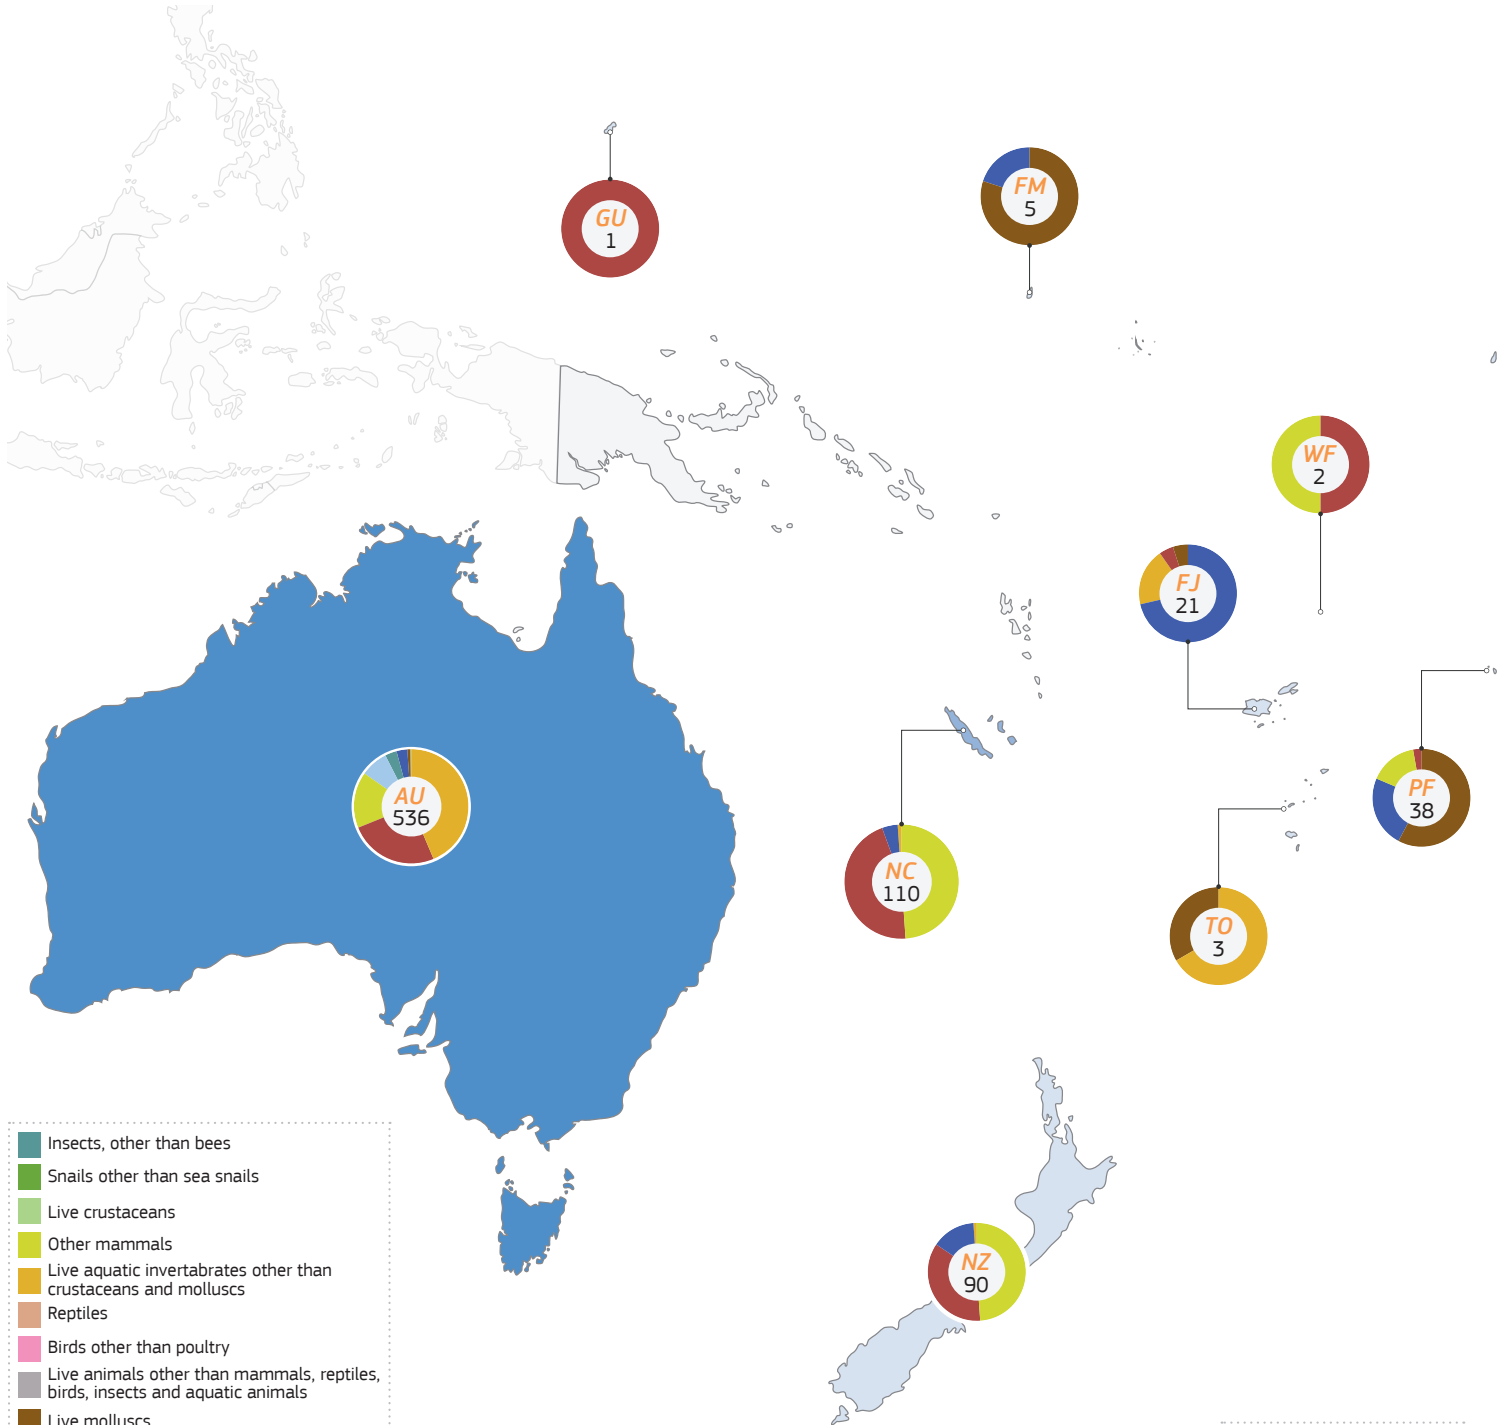

# 2020

TRAdE Control and Expert System (TRACES)

Oceania | **CVEDA/CHED-A issued**

- Insects, other than bees
- Snails other than sea snails
- Live crustaceans
- Other mammals
- Live aquatic invertebrates other than crustaceans and molluscs
- Reptiles
- Birds other than poultry
- Live animals other than mammals, reptiles, birds, insects and aquatic animals
- Live molluscs
- Dogs
- Bees
- Hatching eggs
- Live fish
- Horses other than slaughter

- 1 - 100
  - 101 - 500
  - 501 - 1 000
  - More than 1 001
- Total: 806 CVEDA/CHED-A issued**