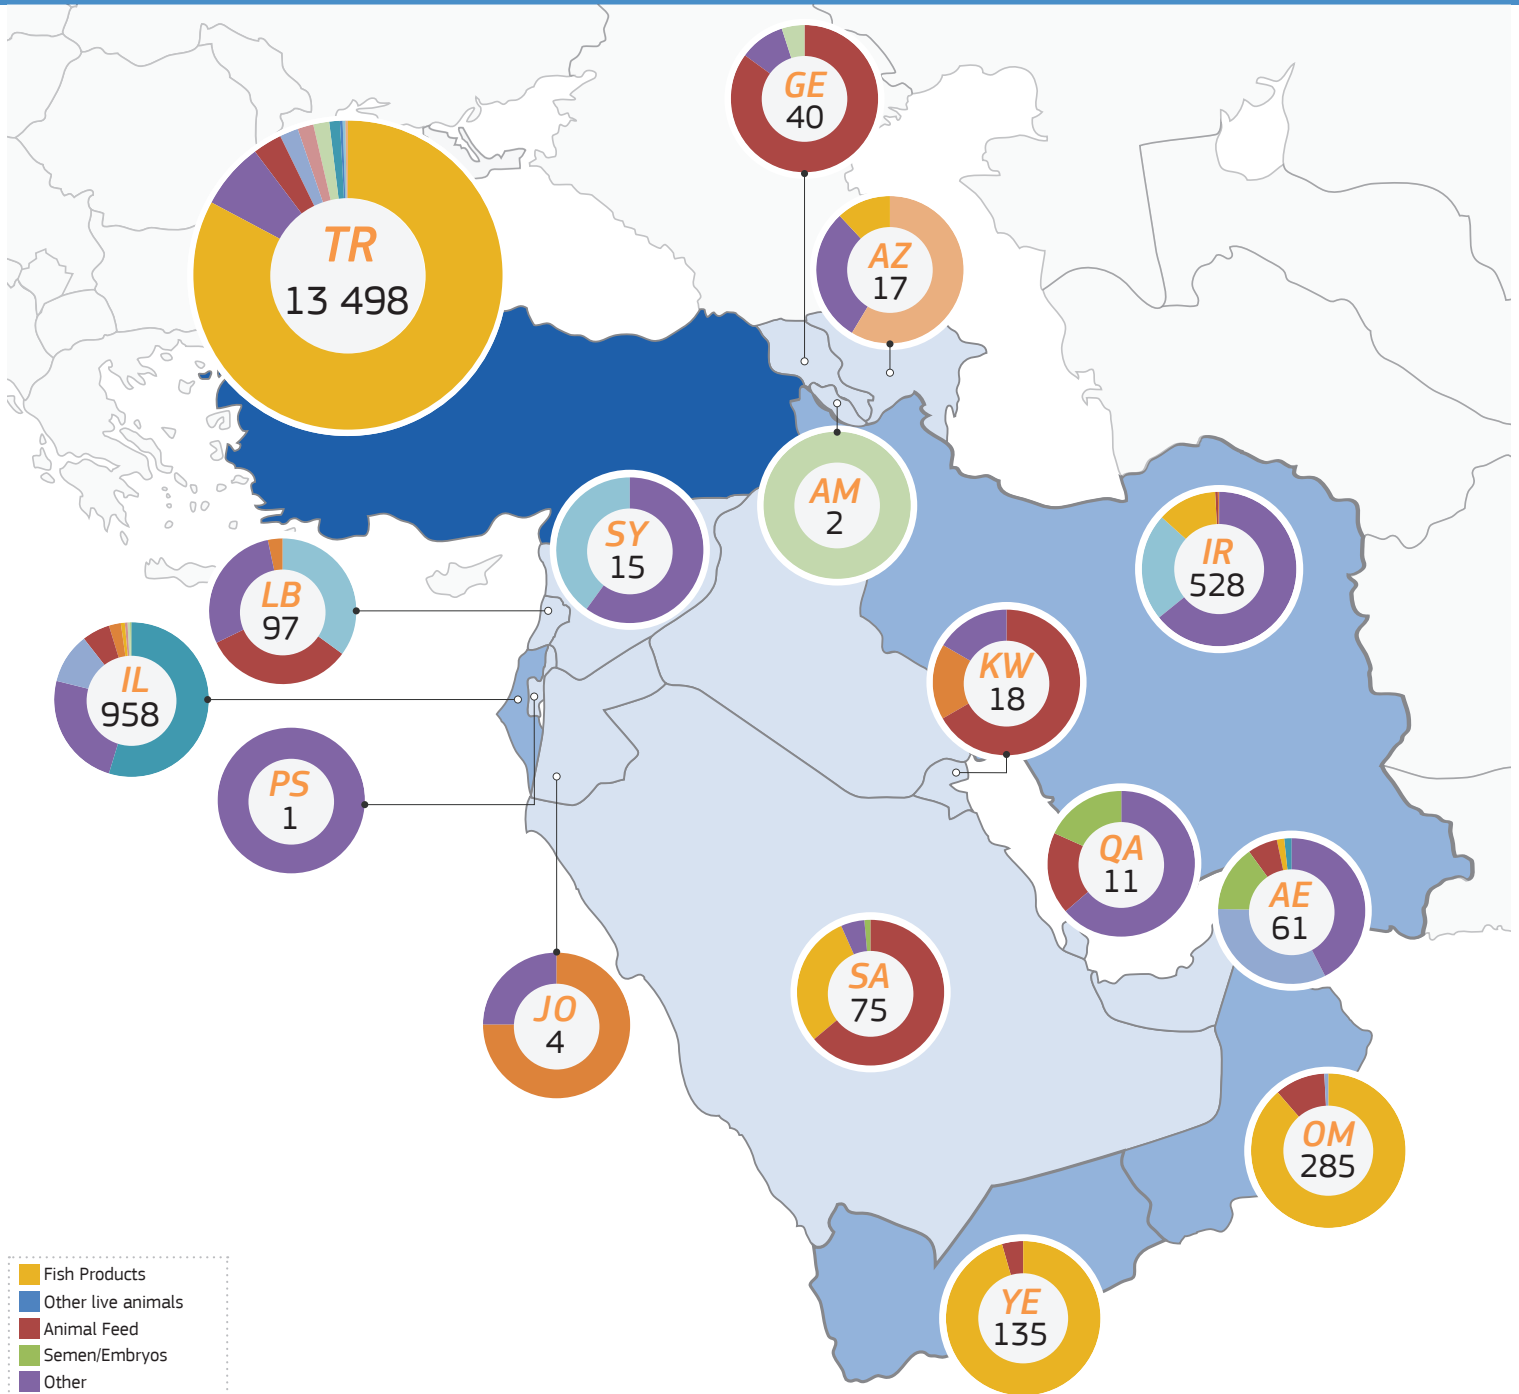

2020

TRAdE Control and Expert System (TRACES)

Middle East | **CVEDP/CHED-P issued**

- Fish Products
- Other live animals
- Animal Feed
- Semen/Embryos
- Other
- Meat
- Leather
- Milk
- Gelatine
- Honey
- Eggs
- Casings
- By-Products
- Fertilizers

- 1 - 100
 - 101 - 1 000
 - 1 001 - 10 000
 - 10 001 - 50 000
- Total: 15 745 CVEDP/CHED-P issued