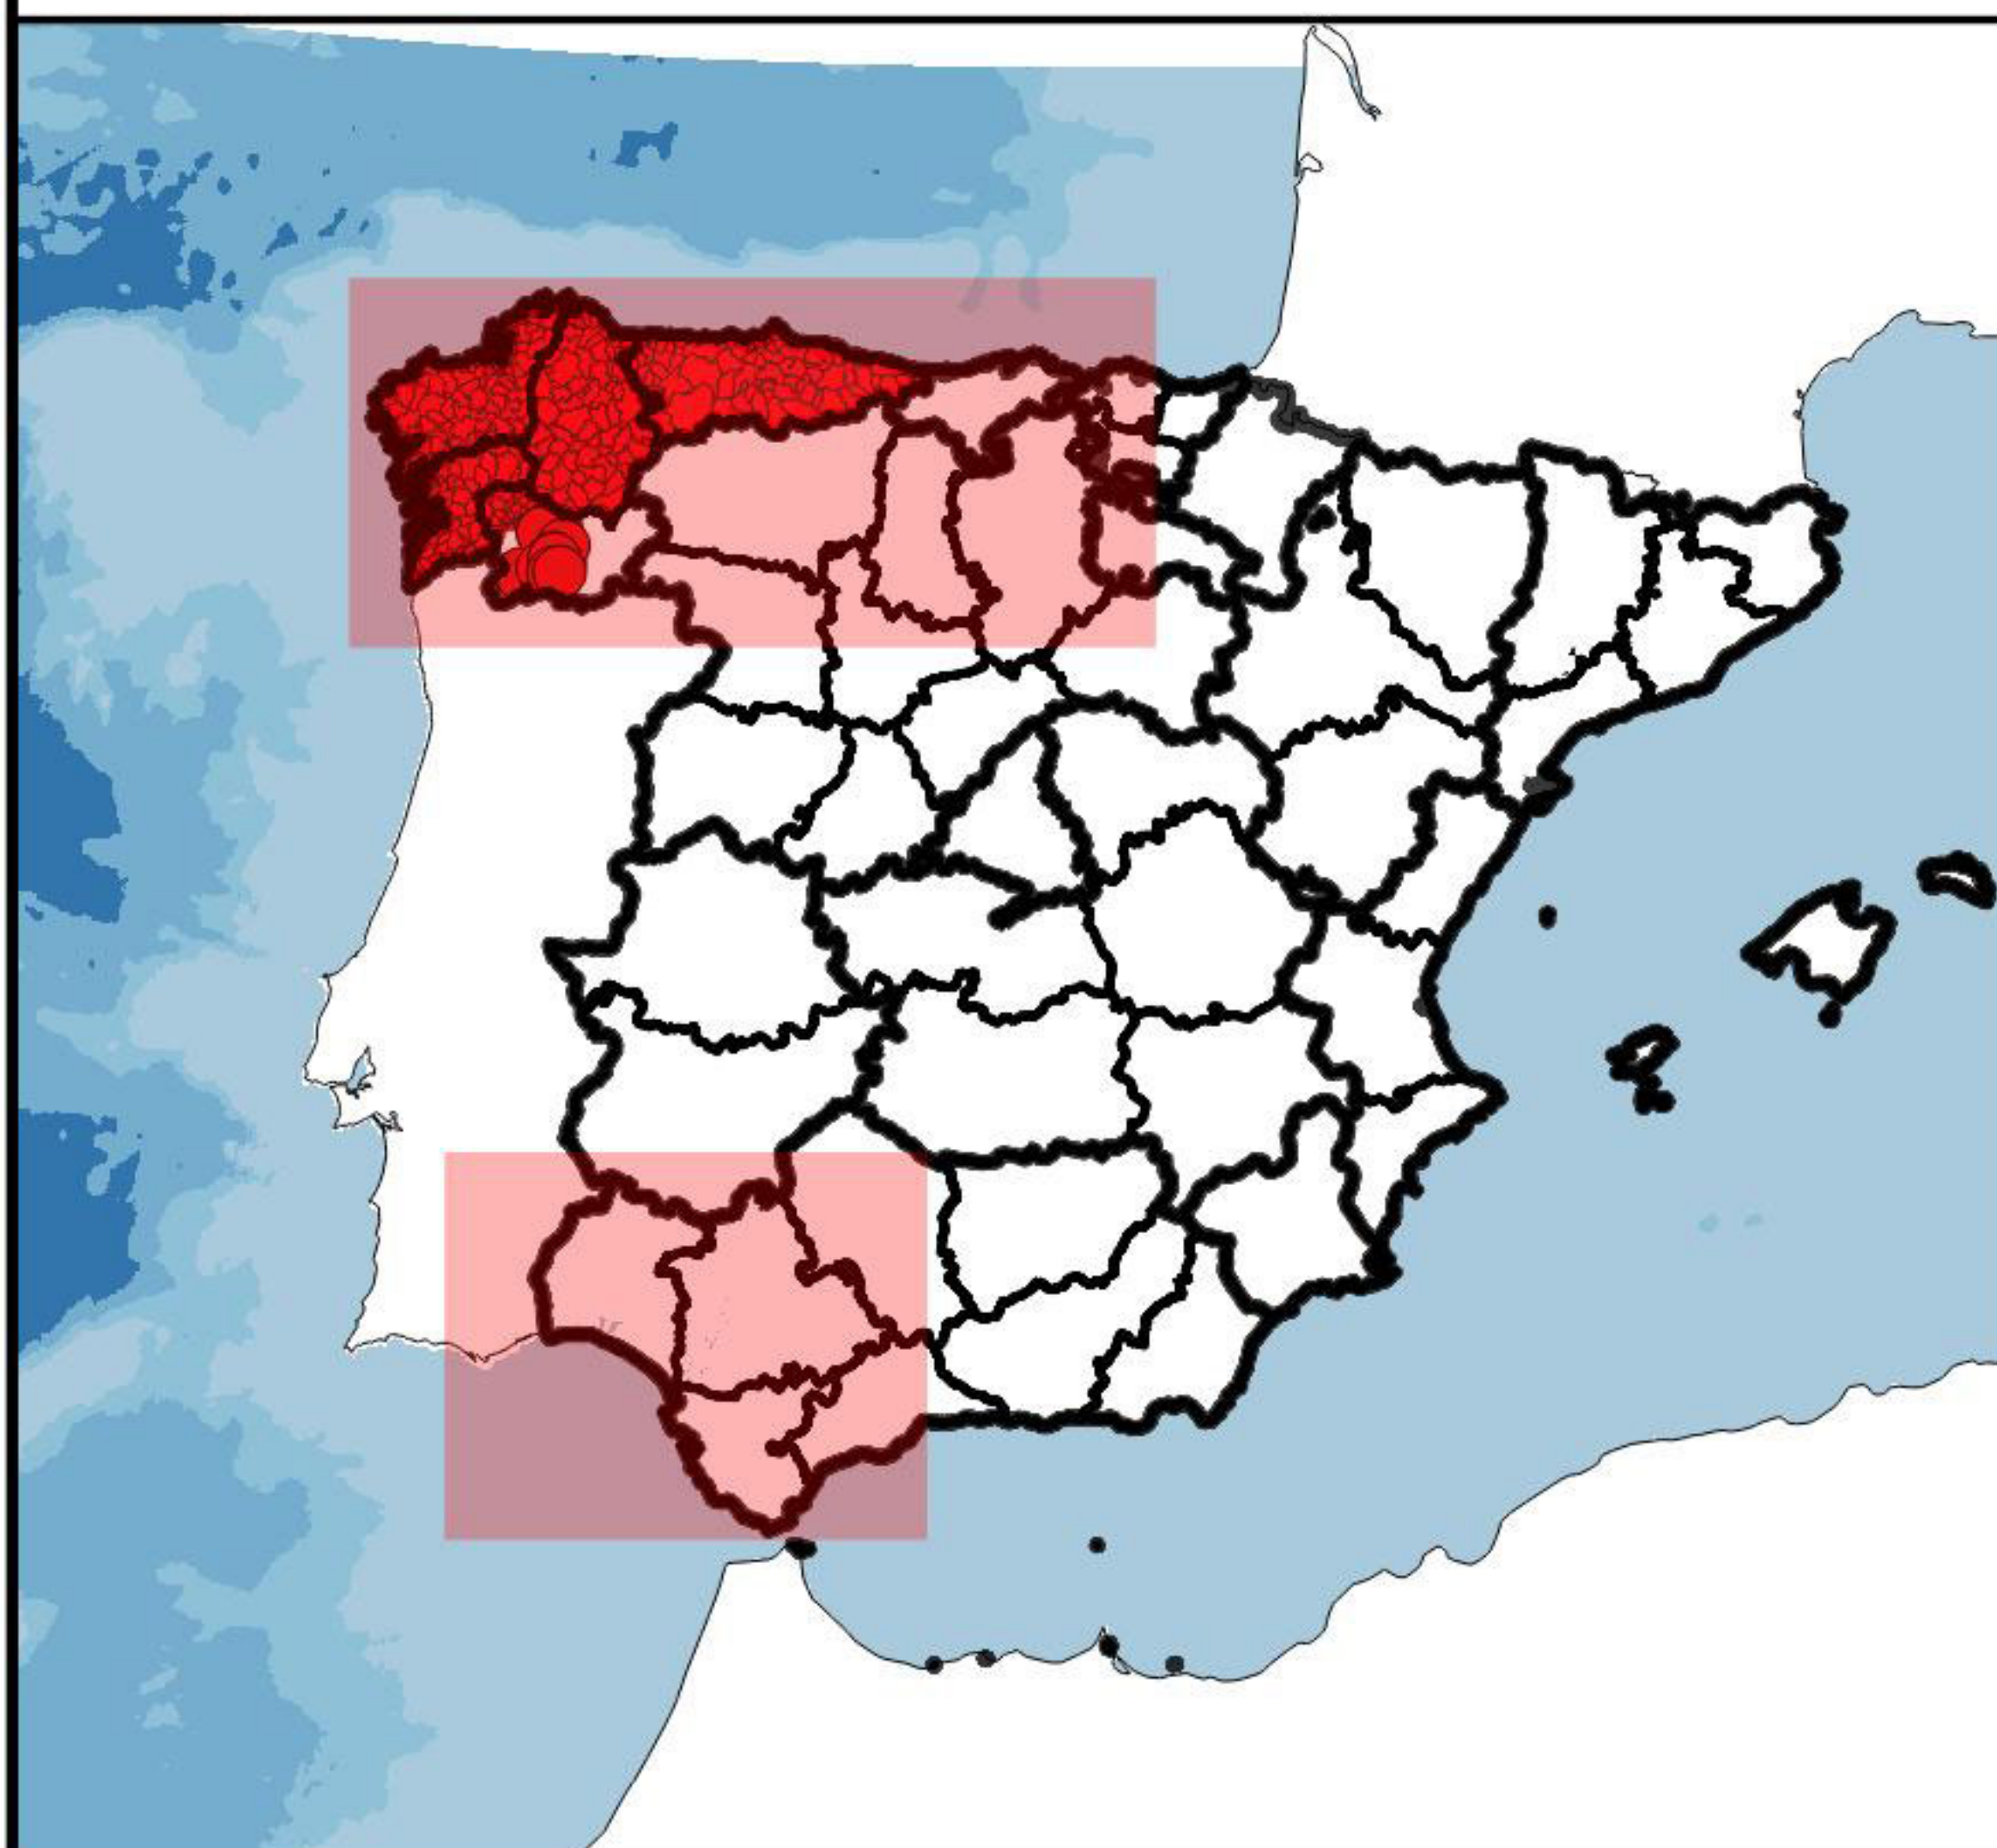

DEMARCATED ZONES OF Epitrix sp. IN SPAIN

LEGEND

- Demarcated zone Epitrix papa (entire municipality)
- Demarcated zone Epitrix papa
- Demarcated zone Epitrix cucumeris
- Demarcated zone E. papa + E. cucumeris