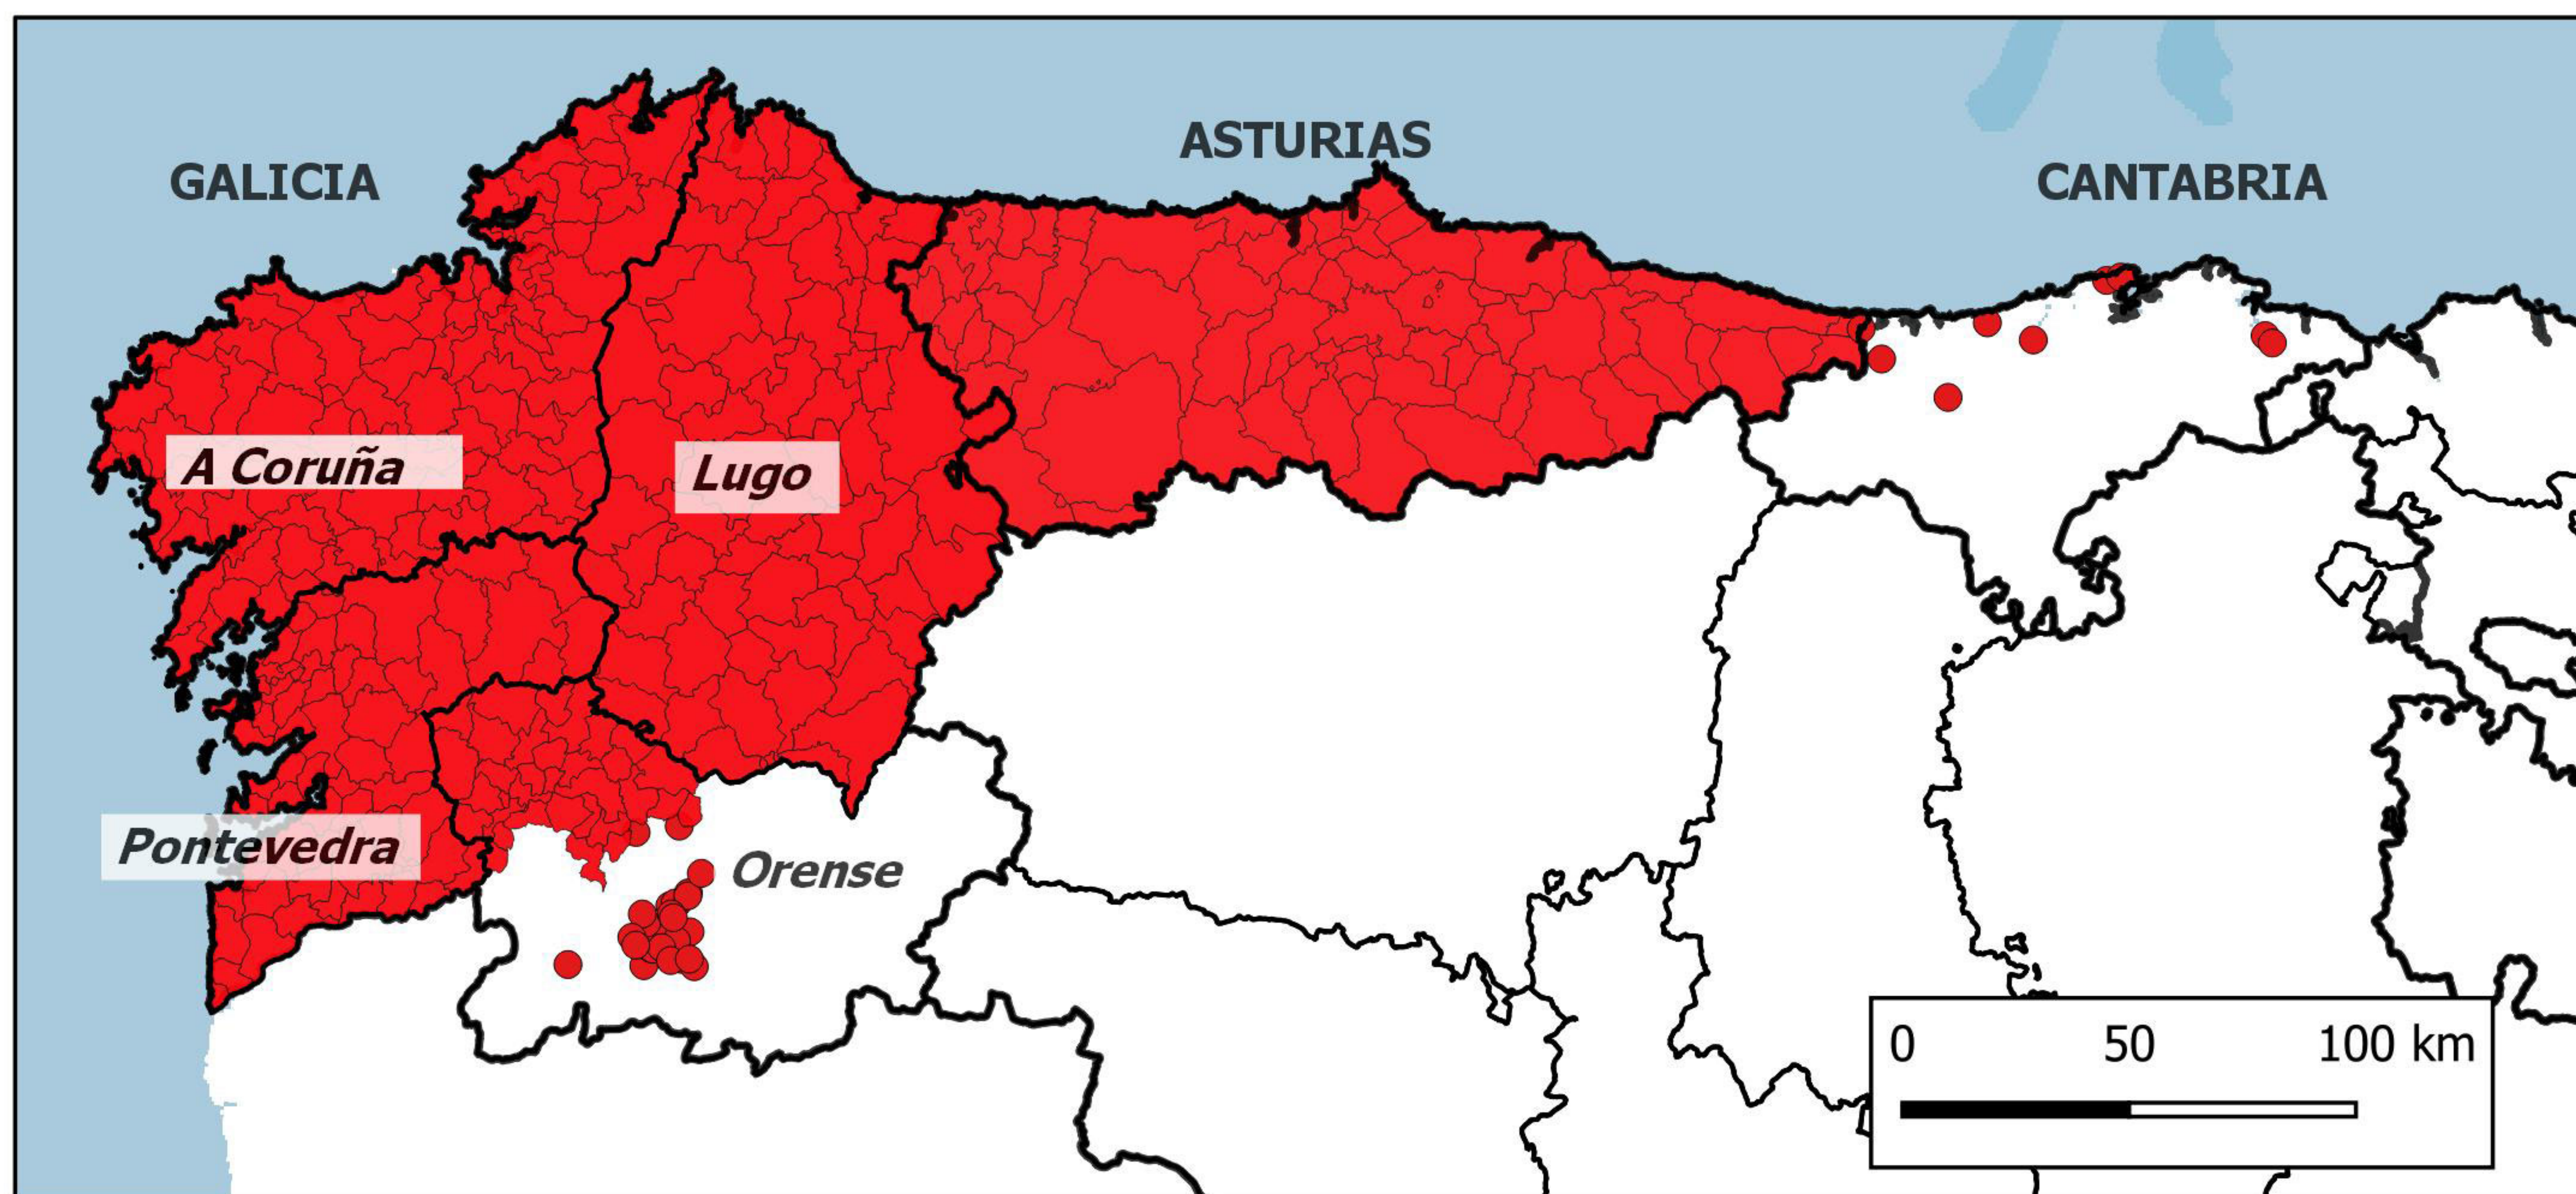

DEMARCATED ZONES OF Epitrix sp. IN SPAIN

LEGEND

- Demarcated zone Epitrix papa (entire municipality)
- Demarcated zone Epitrix papa
- Demarcated zone Epitrix cucumeris
- Demarcated zone E. papa + E. cucumeris