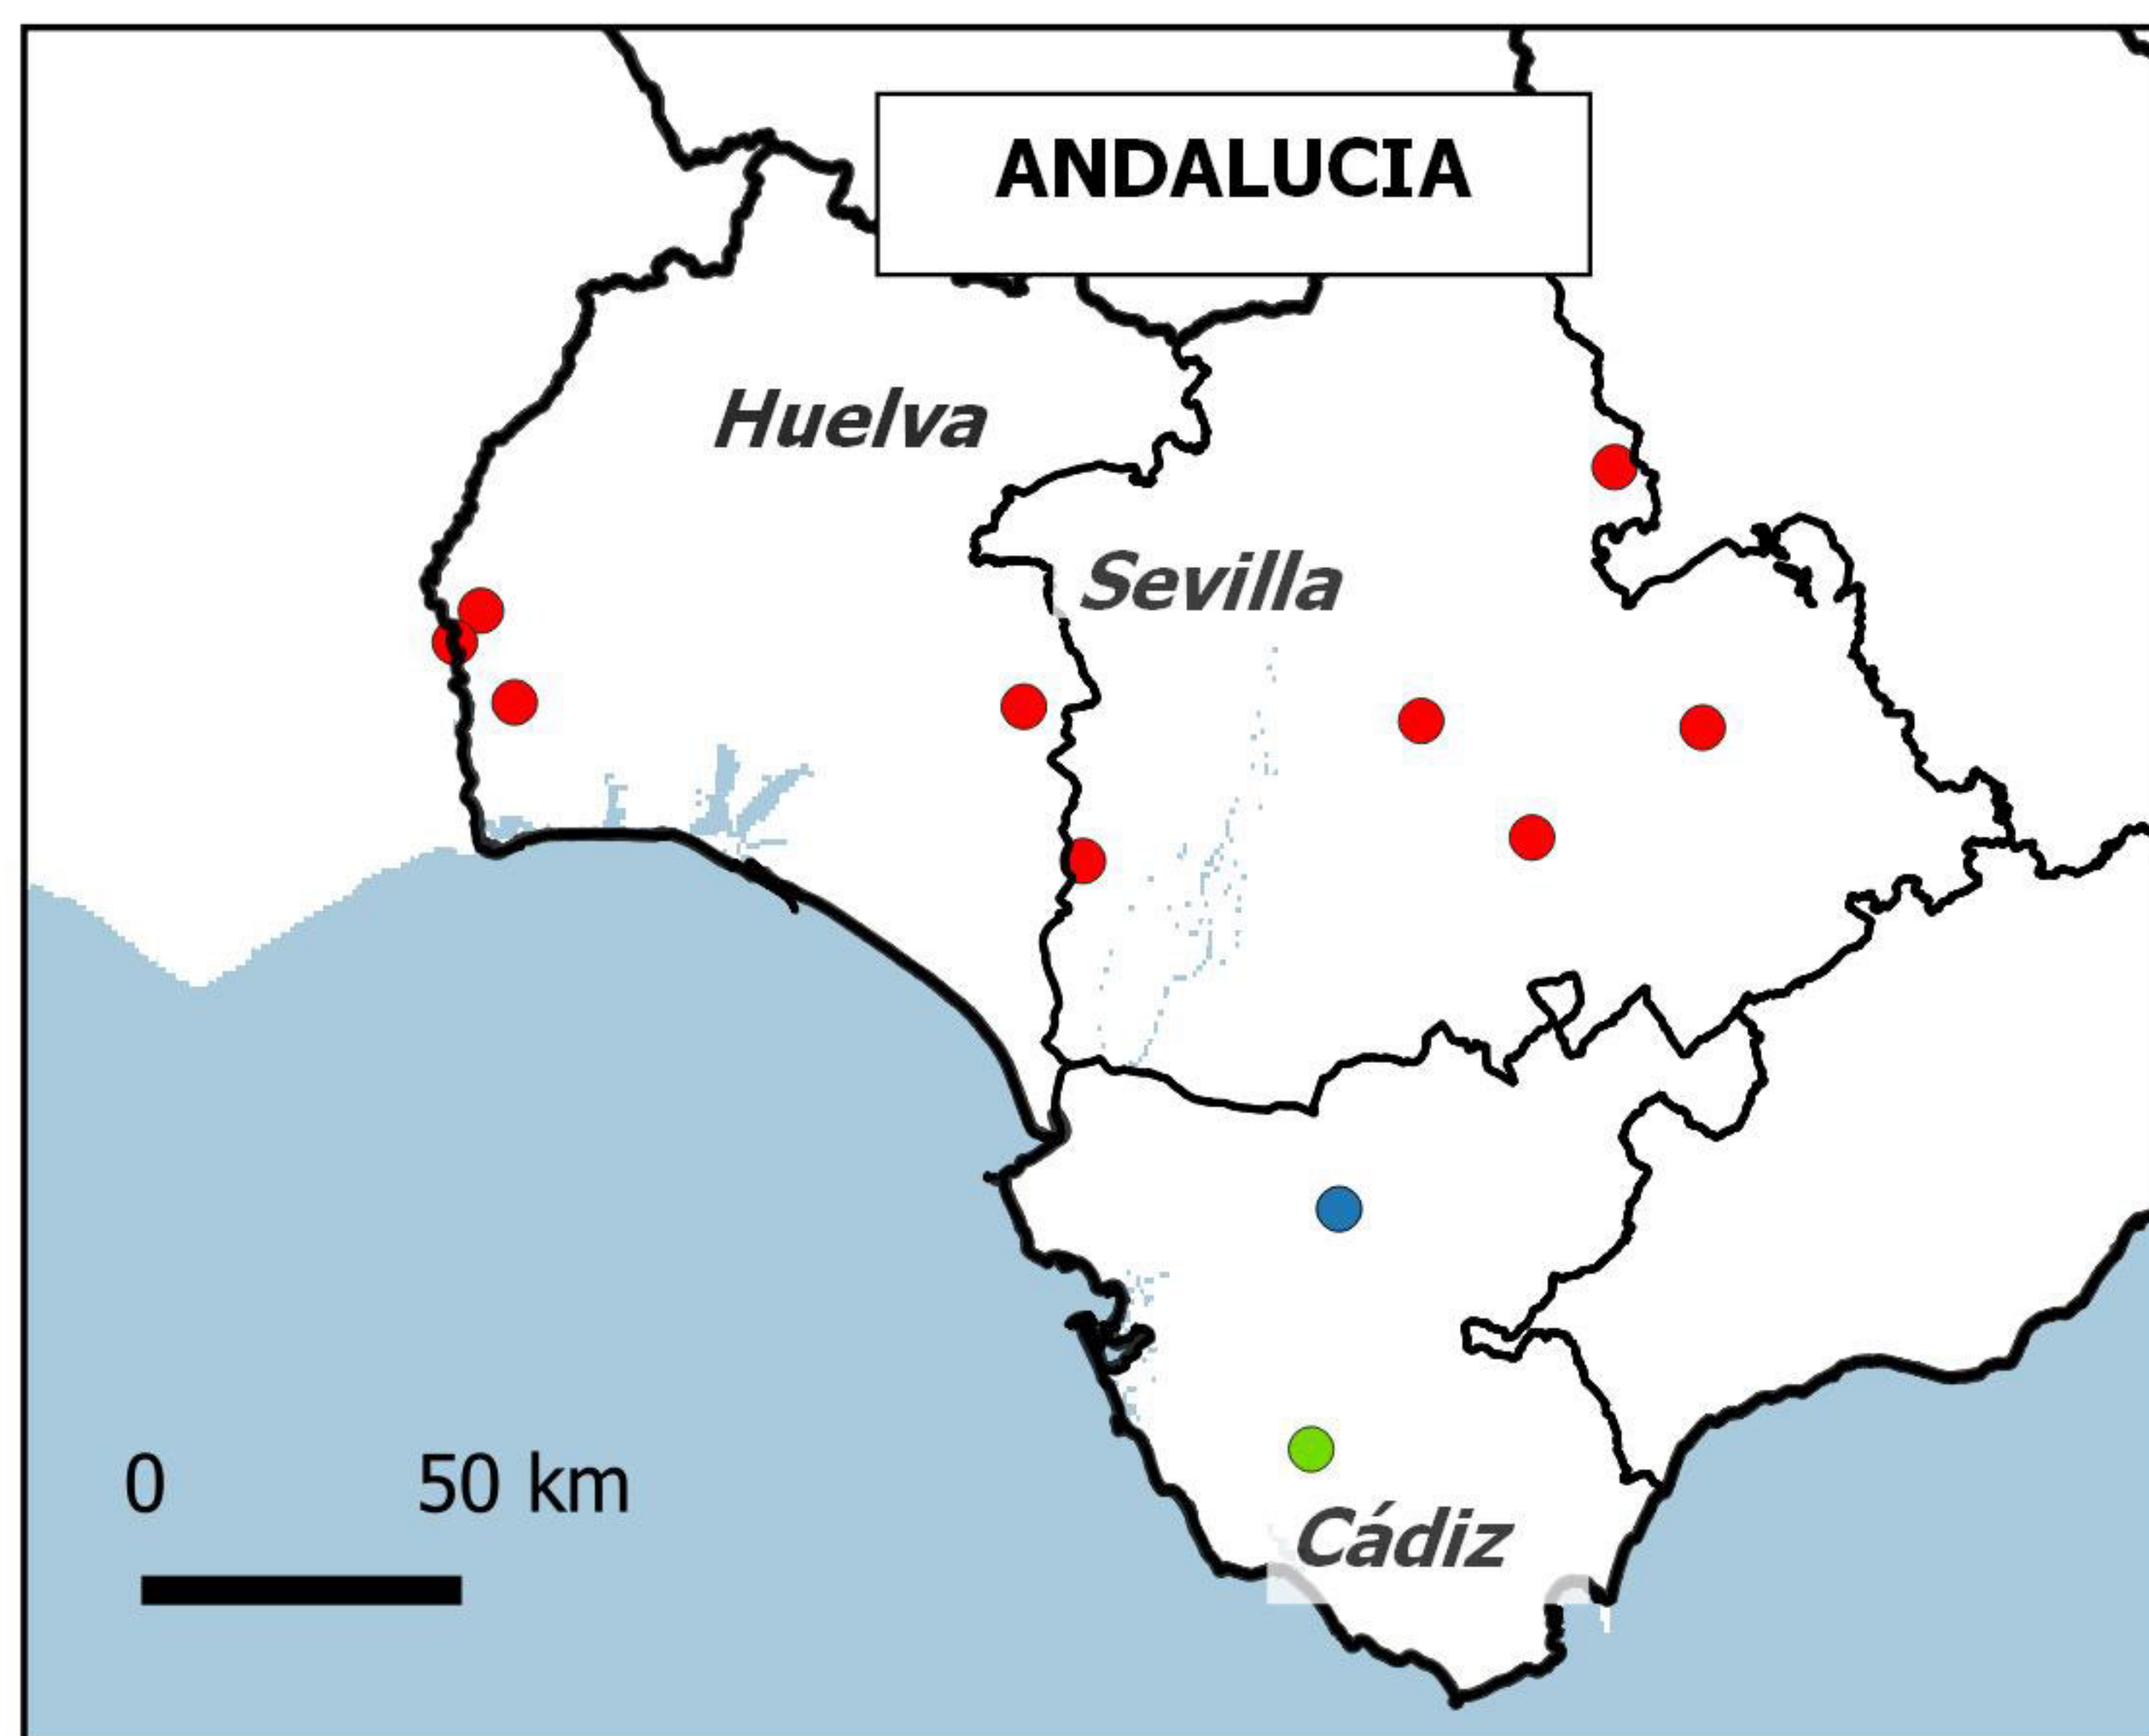

DEMARCATED ZONES OF Epitrix sp. IN SPAIN

LEGEND

- Demarcated zone Epitrix papa (entire municipality)
- Demarcated zone Epitrix papa
- Demarcated zone Epitrix cucumeris
- Demarcated zone E. papa + E. cucumeris