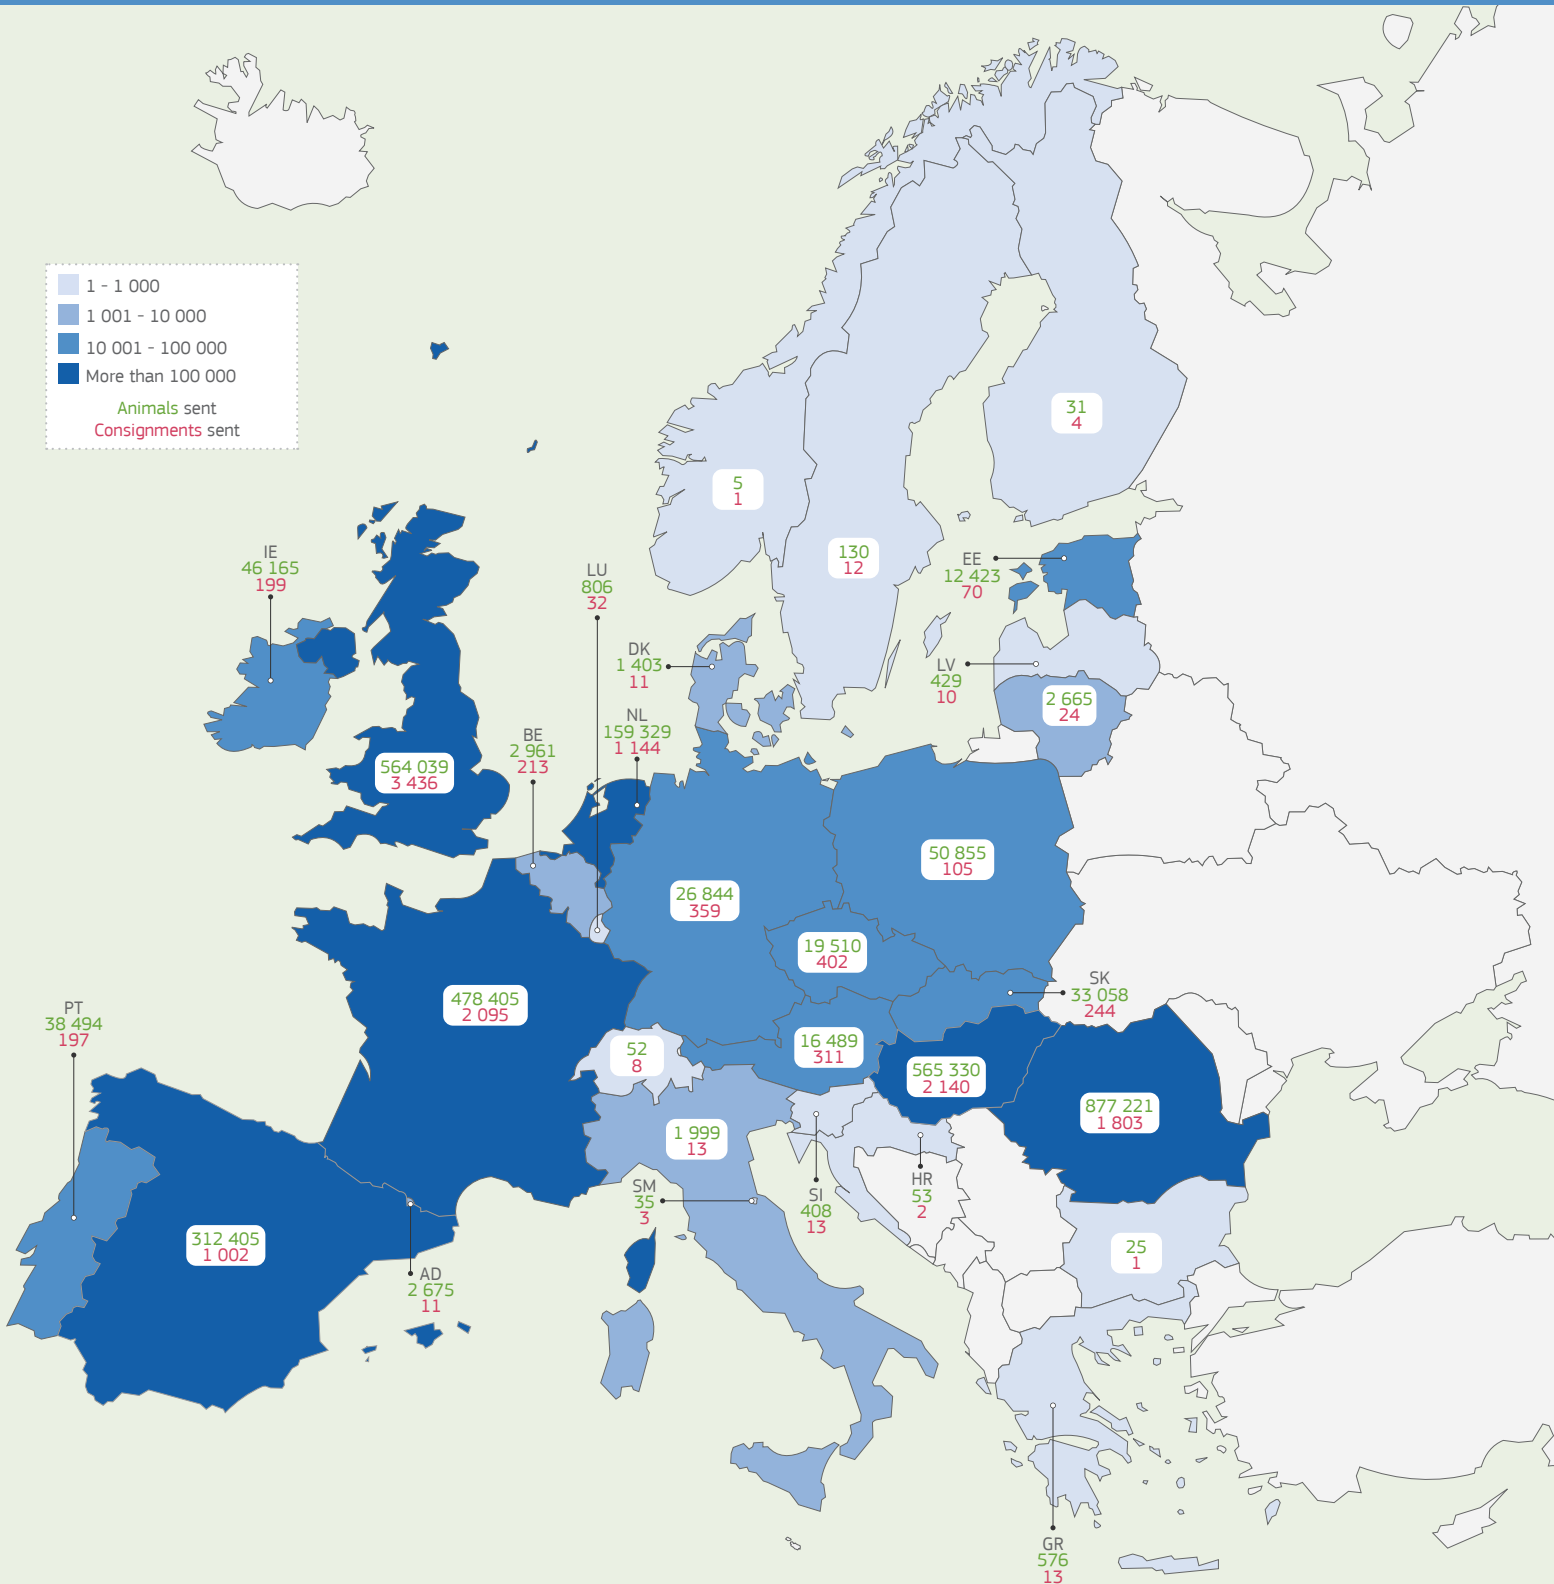

2016

TRAdE Control and Expert System (TRACES)

SHEEP | Animals and consignments sent

SHEEP | Animals and consignments received