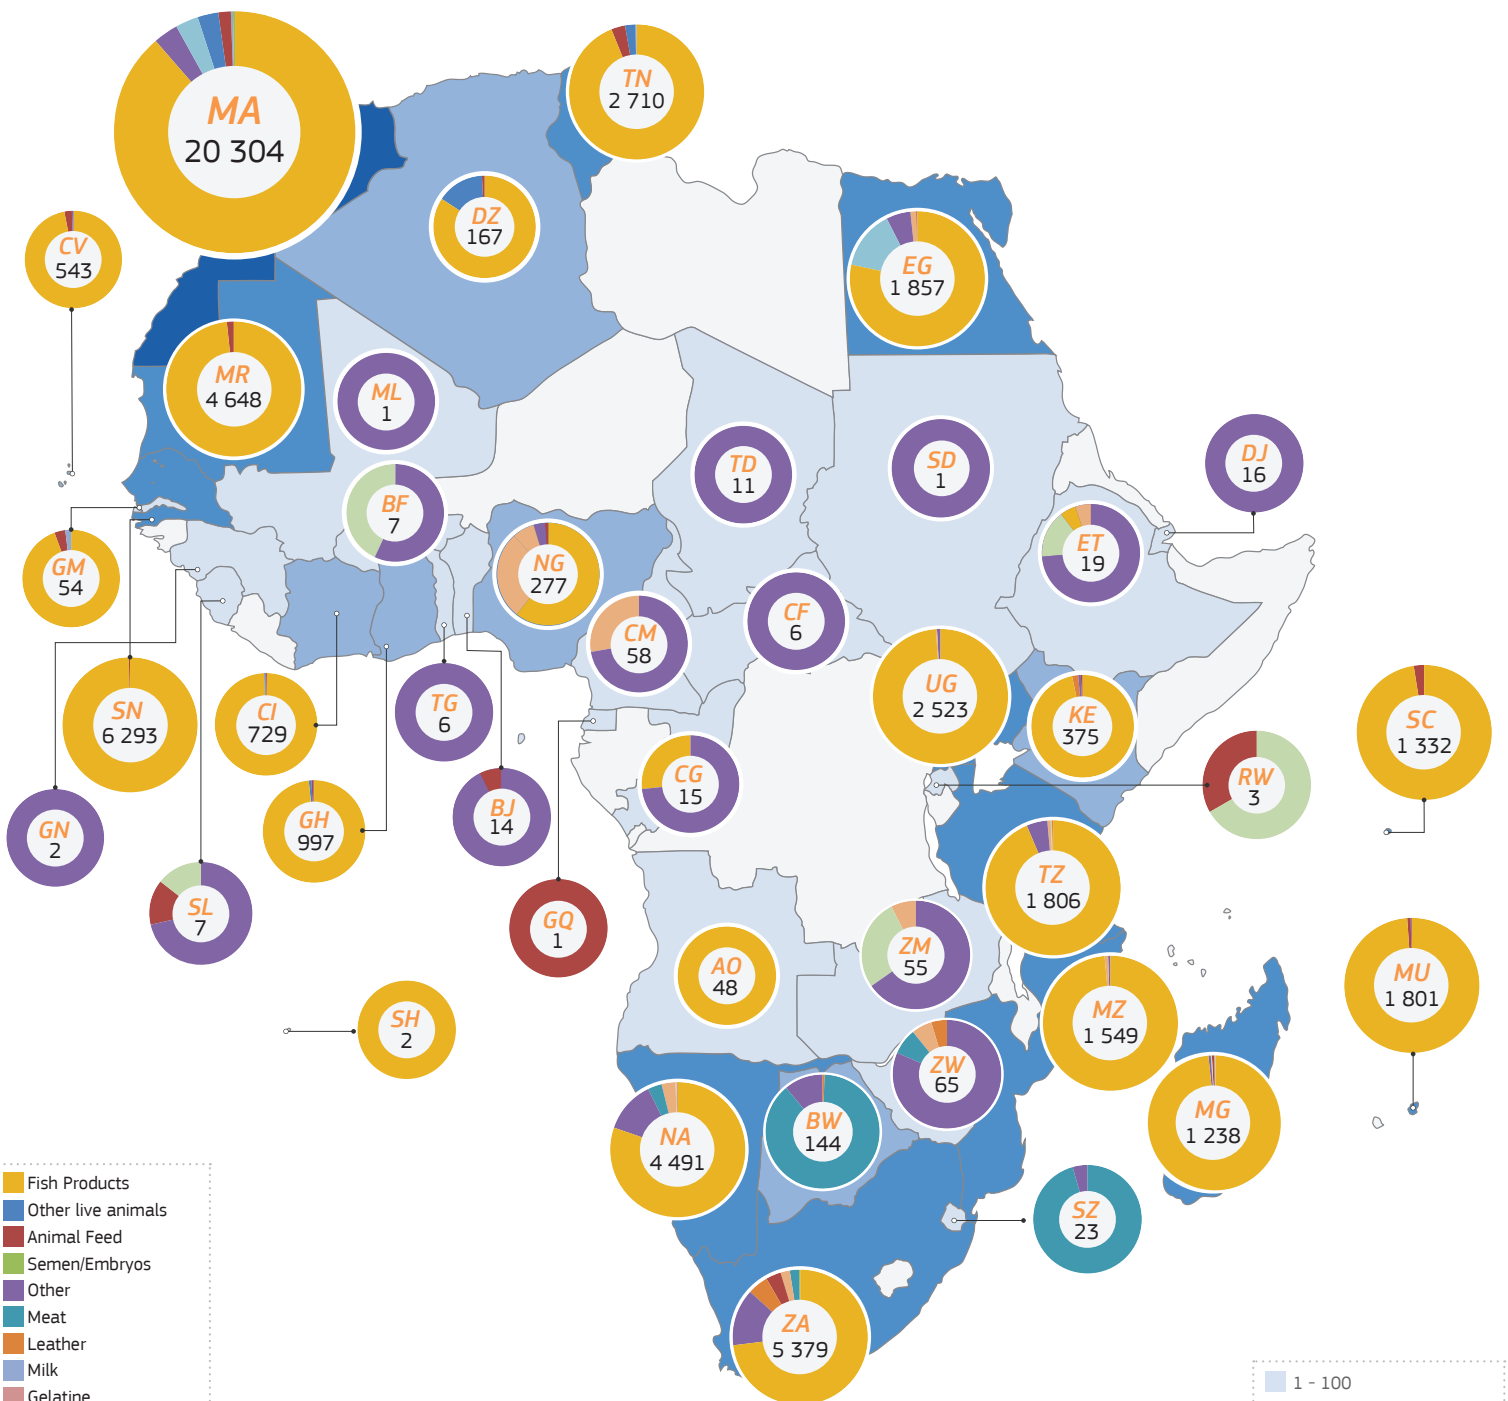

2020

TRAdE Control and Expert System (TRACES)

Africa | CVEDP/CHED-P issued

- Fish Products
- Other live animals
- Animal Feed
- Semen/Embryos
- Other
- Meat
- Leather
- Milk
- Gelatine
- Honey
- Eggs
- Casings
- By-Products
- Fertilizers

- 1 - 100
 - 101 - 1 000
 - 1 001 - 10 000
 - 10 001 - 30 000
- Total: 59 577 CVEDP/CHED-P issued