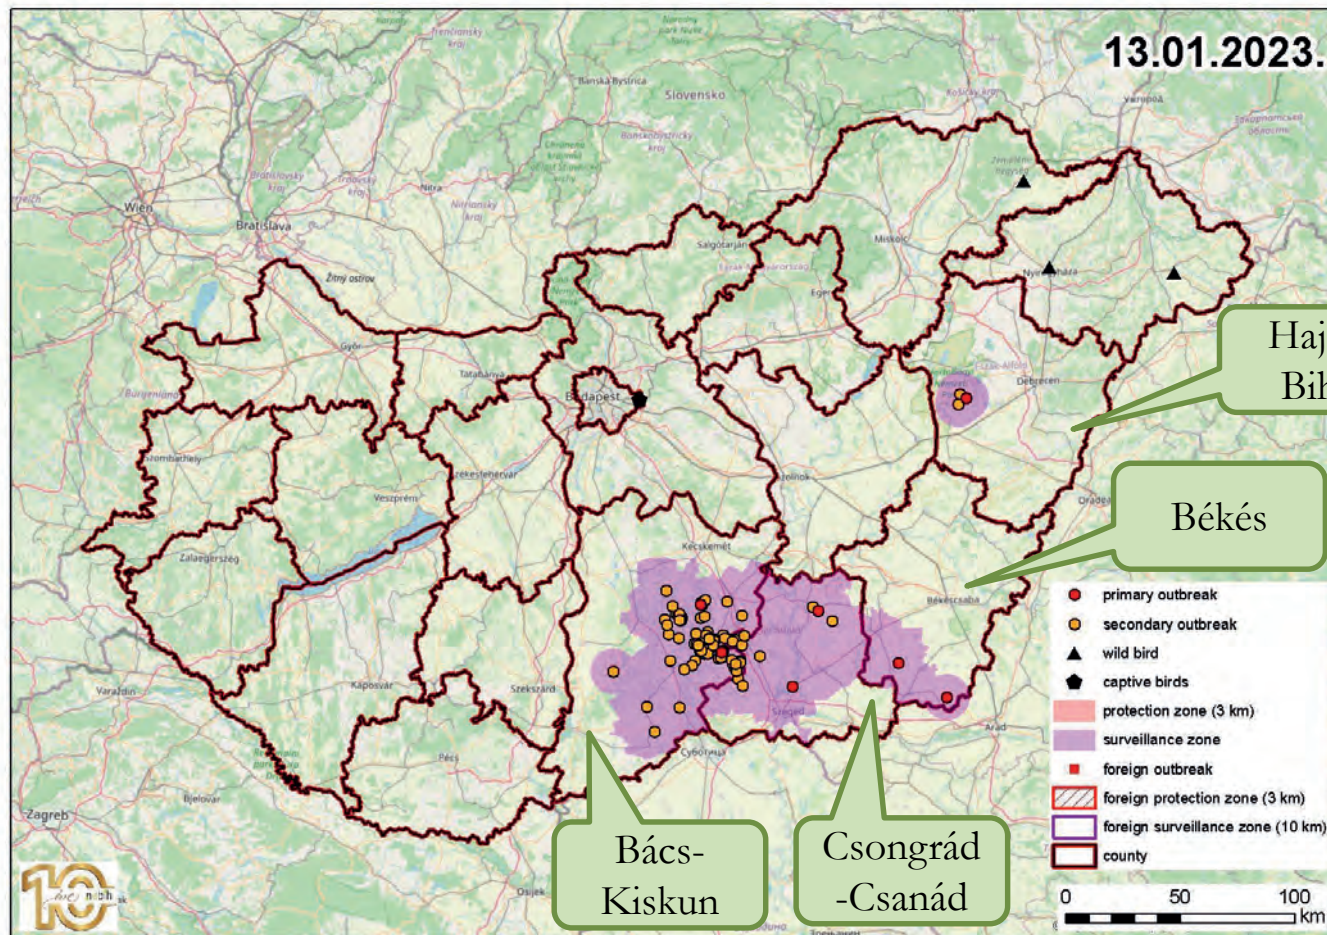

Ministry of Agriculture

Current situation