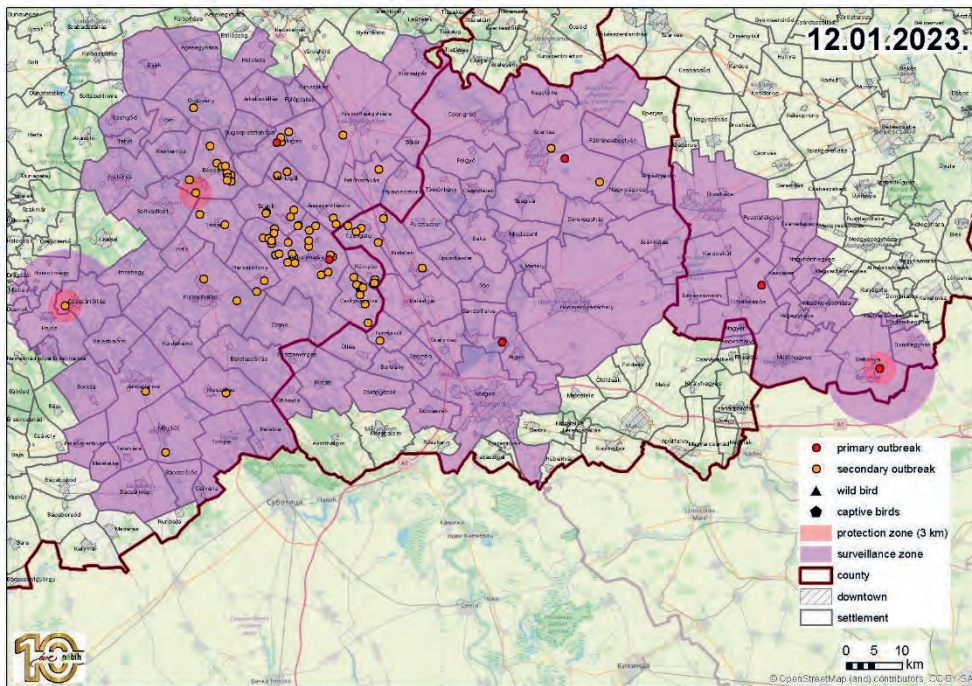

Ministry of Agriculture

HPAI outbreaks in Hajdú-Bihar county

19th, 26th December and 2nd January: 3 outbreaks in breeding turkeys, altogether 41 092 turkeys

Strain: H5N1

Ministry of Agriculture

New HPAI outbreak in Békés county

11th January, foie-gras moulard duck holding, 1 951 ducks (primary)

Strain: H5N1

Ministry of Agriculture

HPAI in Hungary from the 4th November 2022 until the 13th January, 2023

Poultry

- **4 counties affected**
 - Bács-Kiskun, Csongrád-Csanád, Békés and Hajdú-Bihar
- **Number of outbreaks: 92**
 - 7 primary and 85 secondary
 - ducks, geese, turkeys, hens, pheasants