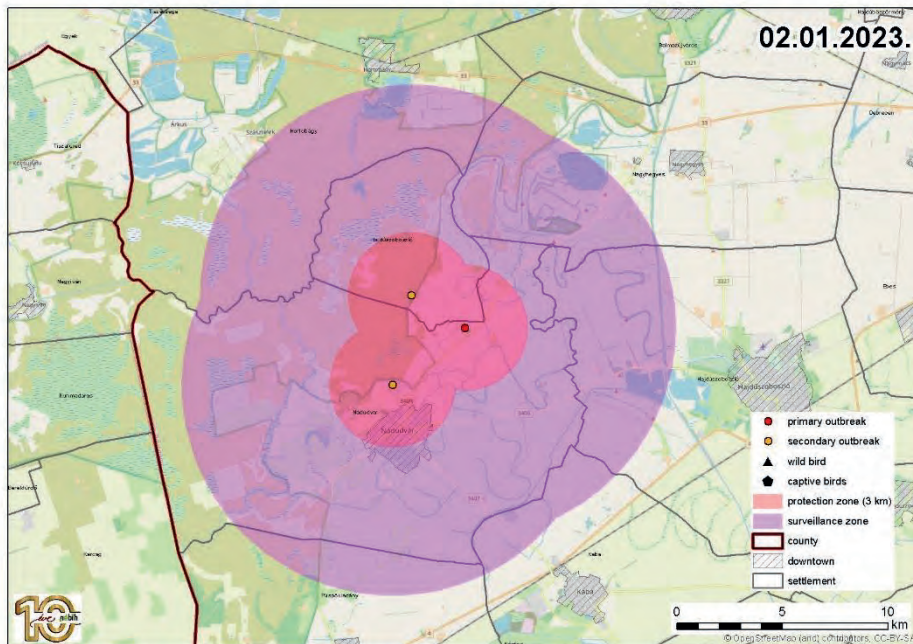

Ministry of Agriculture

Epidemiological situation and the measures regarding highly pathogenic avian influenza in Hungary

Meeting of the Standing Committee of Plants, Animals, Food and Feed

17 January, 2023

Ministry of Agriculture

HPAI outbreaks in Hajdú-Bihar county

19th, 26th December and 2nd January: 3 outbreaks in breeding turkeys, altogether 41 092 turkeys

Strain: H5N1

Ministry of Agriculture

New HPAI outbreak in Békés county

11th January, foie-gras moulard duck holding, 1 951 ducks (primary)

Strain: H5N1

Ministry of Agriculture

HPAI in Hungary from the 4th November 2022 until the 13th January, 2023

Poultry

- **4 counties affected**
 - Bács-Kiskun, Csongrád-Csanád, Békés and Hajdú-Bihar
- **Number of outbreaks: 92**
 - 7 primary and 85 secondary
 - ducks, geese, turkeys, hens, pheasants