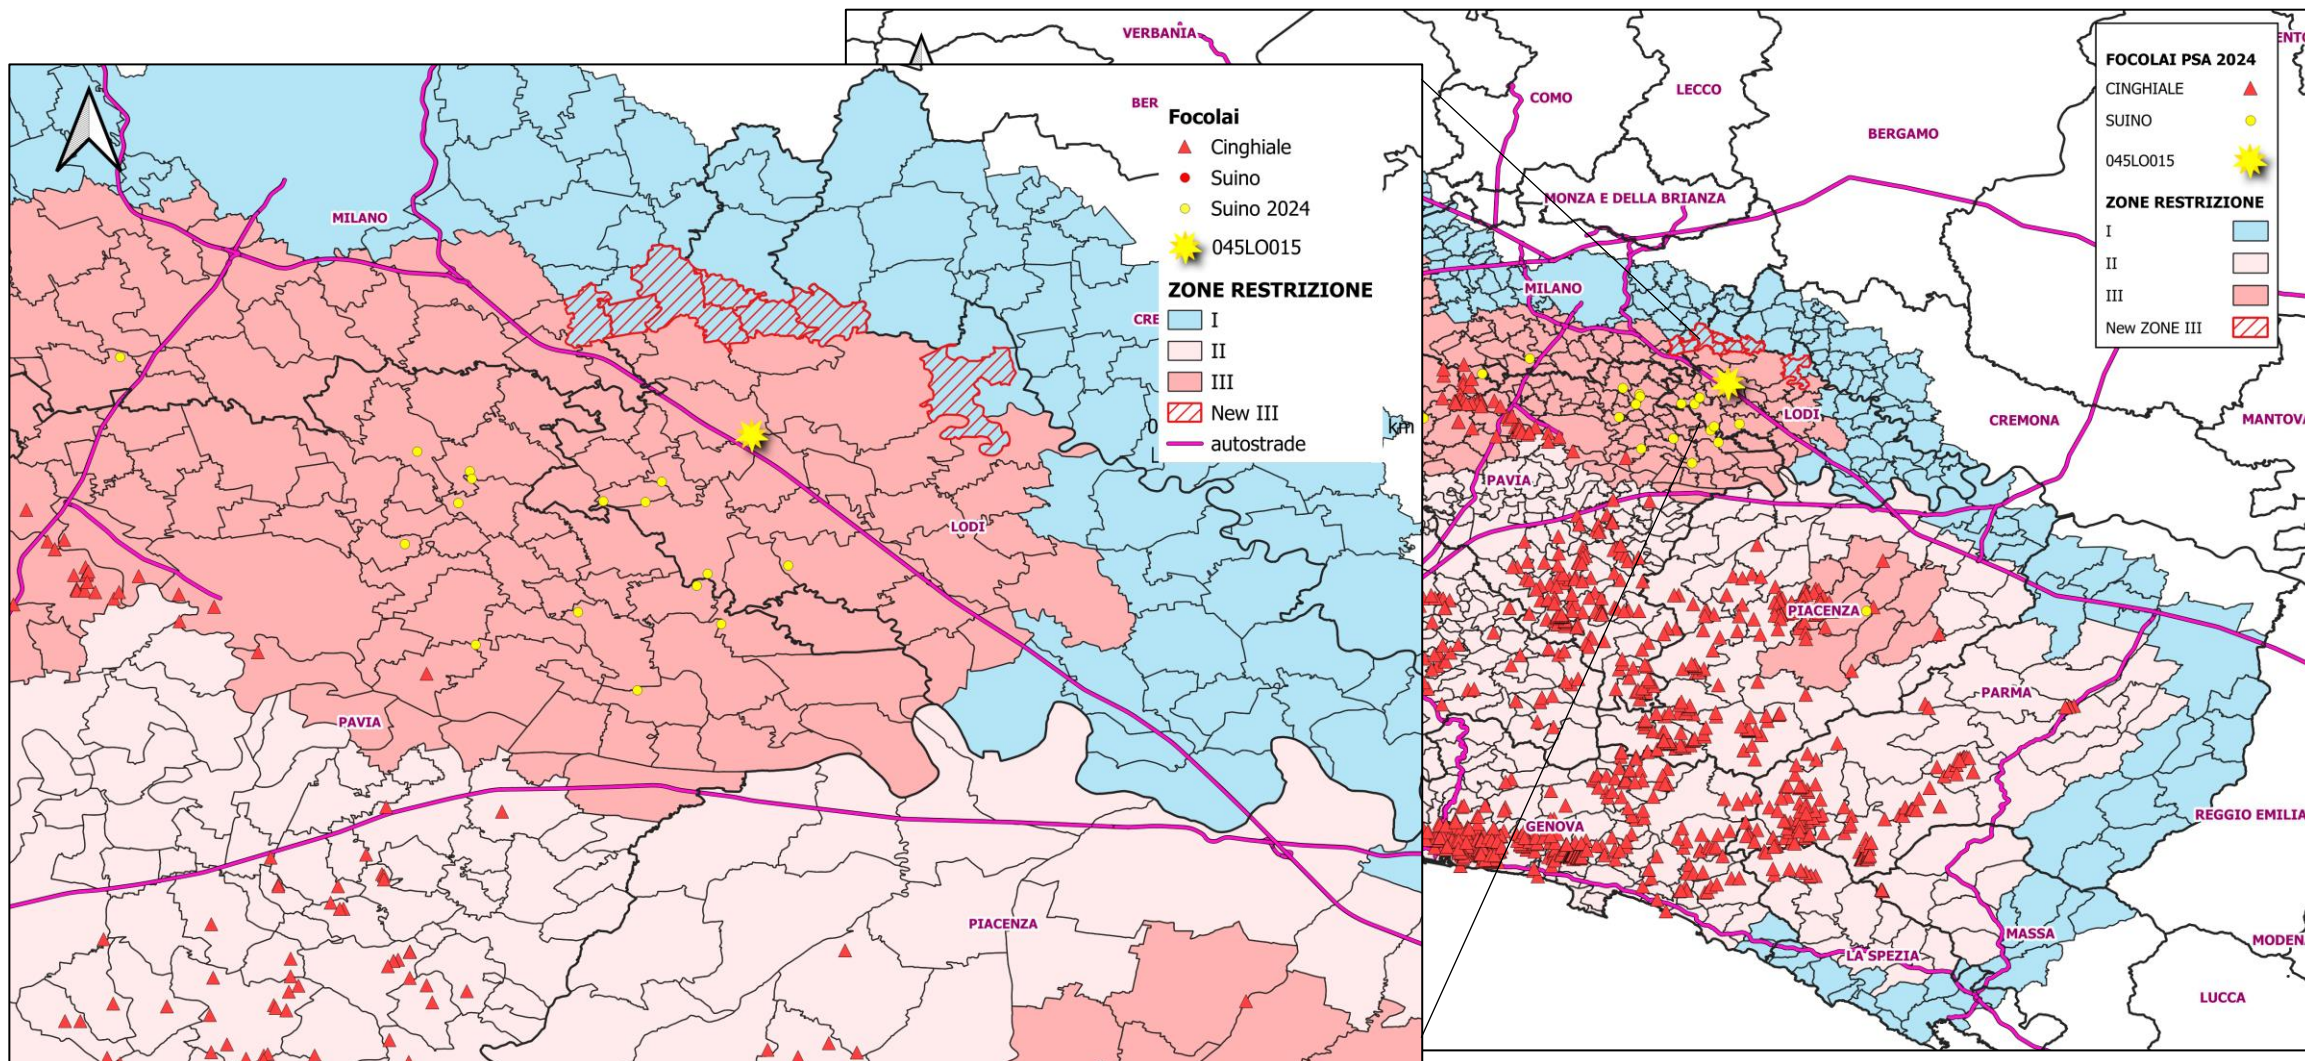

ASF outbreak from 20 September 2024 (last PAFF)