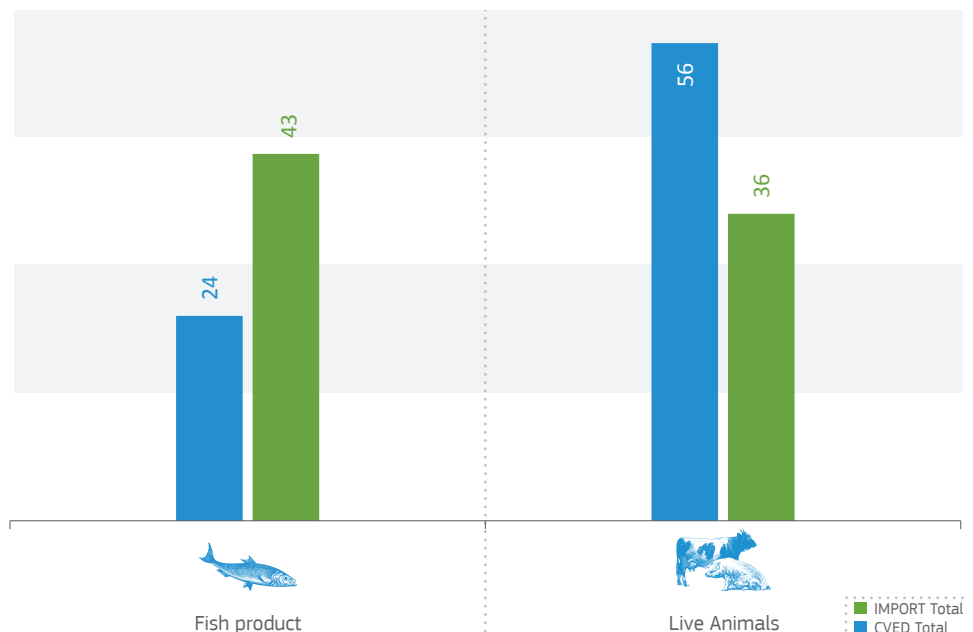

Number of consignments traded by category