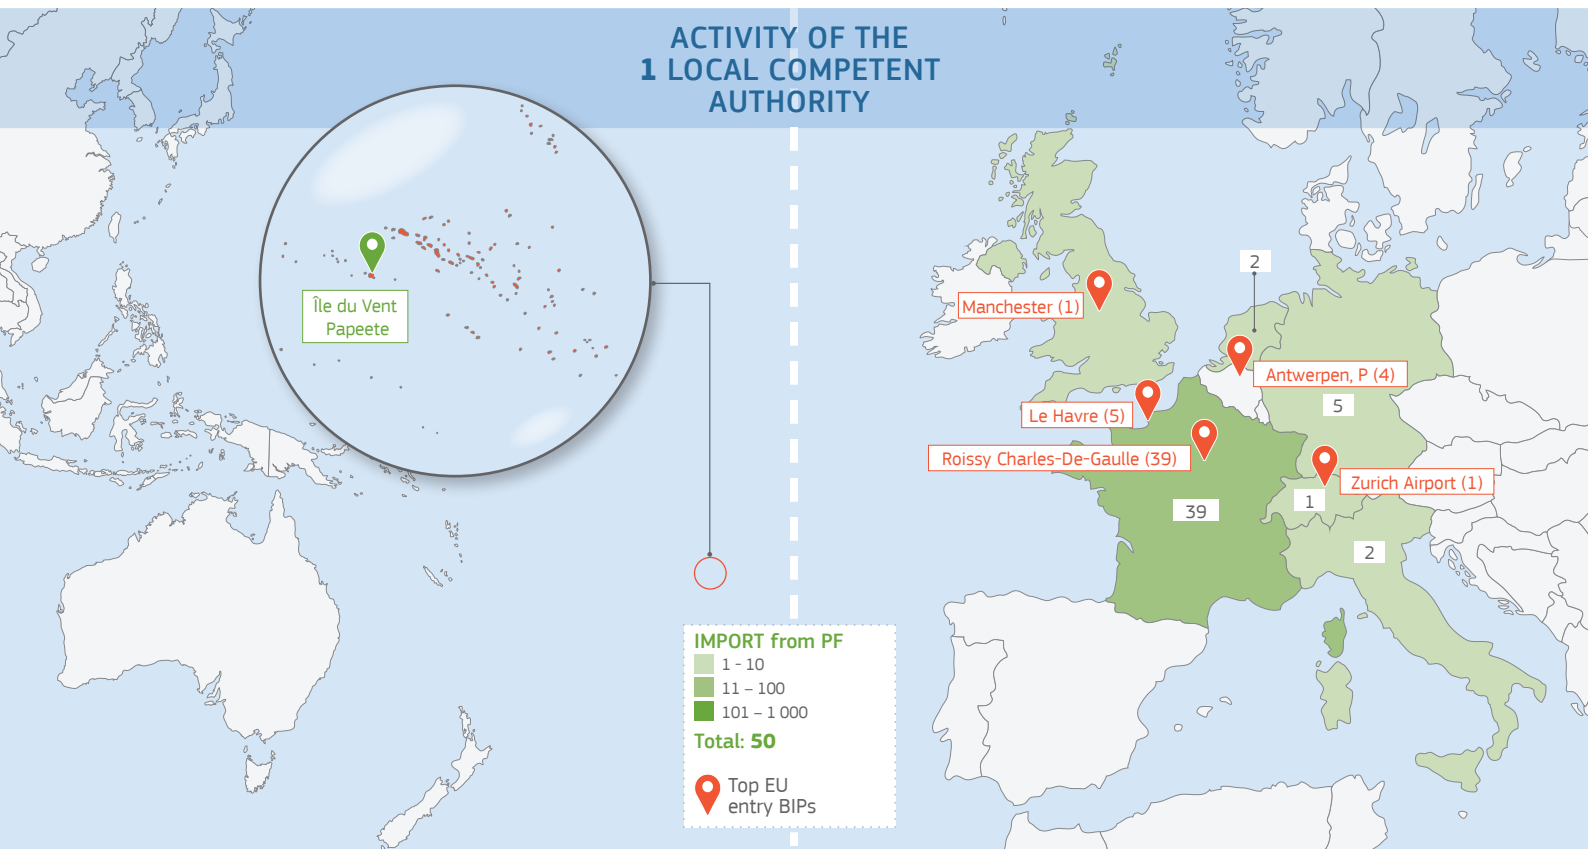

2016

TRAde Control and Expert System (TRACES)

FRENCH POLYNESIA (PF)

Central Competent Authority (CCA):
Service du Développement Rural
 Rue Tuterai Tane - Pirae, BP 100
 Île du Vent, Papeete

Country specific details