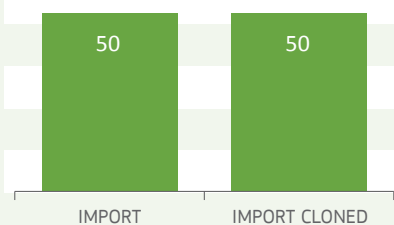

Certification activity