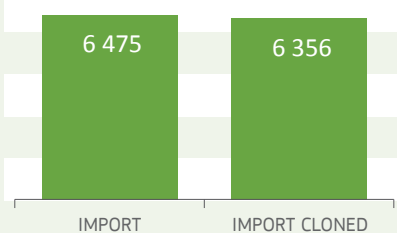

ACTIVITY OF THE 1 LOCAL COMPETENT AUTHORITY

Country specific details

First training: **November 2009**
 First certificate in TRACES: **18/11/2009**
 Implementation rate of TRACES¹: **74 %**
 Feedback rate from EU²: **98 %**

¹ Ratio IMPORT / CVED
² Ratio IMPORT cloned / IMPORT

Certification activity

Number of consignments traded by category