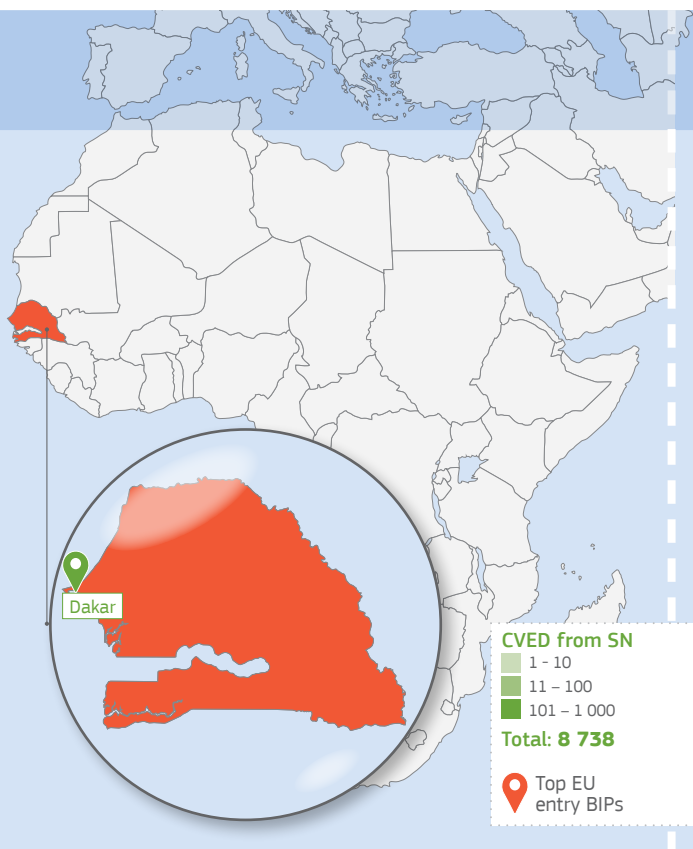

 2017

TRAdE Control and Expert System (TRACES)

SENEGAL (SN)

Central Competent Authority (CCA):

Direction des Industries de Transformation de la Pêche

Km 10,5 Boulevard du Centenaire de la commune de Dakar
Dakar

ACTIVITY OF THE 1 LOCAL COMPETENT AUTHORITY

Country specific details

First training: **November 2009**
 First certificate in TRACES: **18/11/2009**
 Implementation rate of TRACES¹: **74 %**
 Feedback rate from EU²: **98 %**