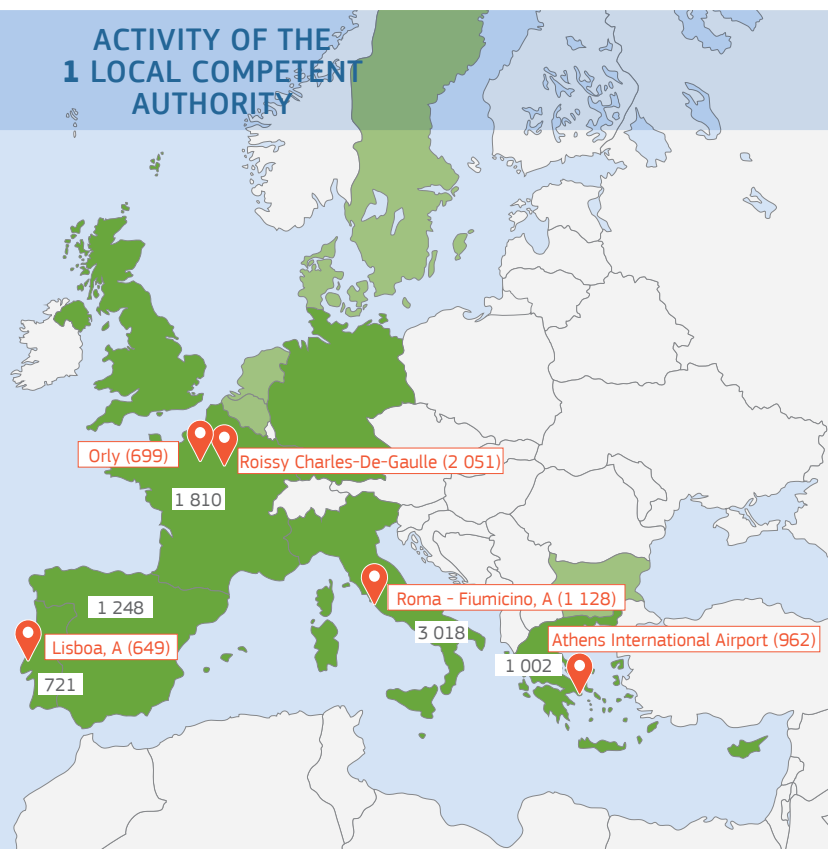

 2017

TRAdE Control and Expert System (TRACES)

SENEGAL (SN)

Central Competent Authority (CCA):

Direction des Industries de Transformation de la Pêche

Km 10,5 Boulevard du Centenaire de la commune de Dakar
Dakar

ACTIVITY OF THE 1 LOCAL COMPETENT AUTHORITY

Country specific details

First training: **November 2009**
 First certificate in TRACES: **18/11/2009**
 Implementation rate of TRACES¹: **74 %**
 Feedback rate from EU²: **98 %**

¹ Ratio IMPORT / CVED
² Ratio IMPORT cloned / IMPORT

Certification activity

Number of consignments traded by category