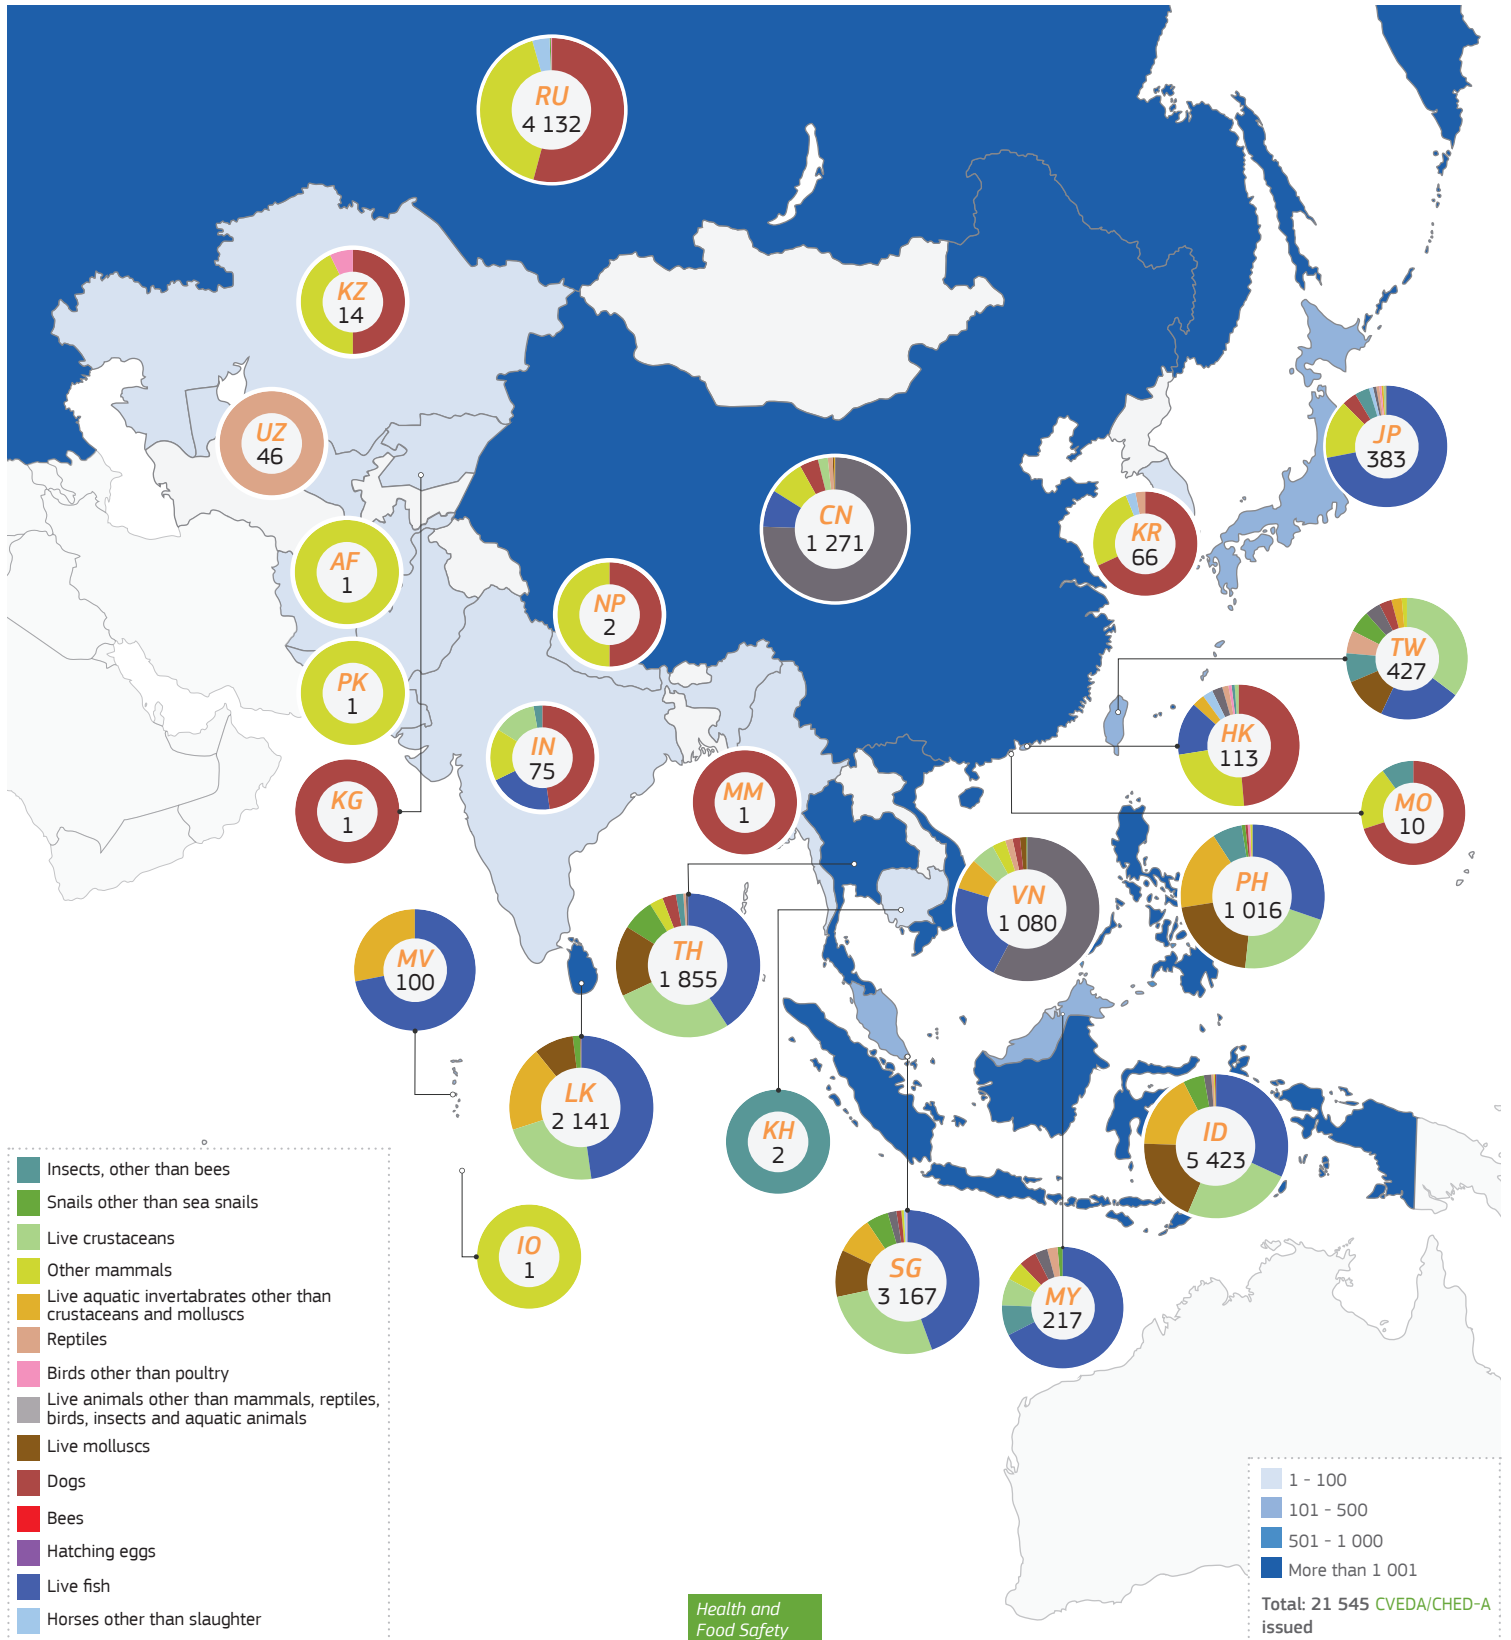

2020

TRAdE Control and Expert System (TRACES)

Asia | **CVEDA/CHED-A issued**

- Insects, other than bees
- Snails other than sea snails
- Live crustaceans
- Other mammals
- Live aquatic invertebrates other than crustaceans and molluscs
- Reptiles
- Birds other than poultry
- Live animals other than mammals, reptiles, birds, insects and aquatic animals
- Live molluscs
- Dogs
- Bees
- Hatching eggs
- Live fish
- Horses other than slaughter

- 1 - 100
 - 101 - 500
 - 501 - 1 000
 - More than 1 001
- Total: 21 545 CVEDA/CHED-A issued