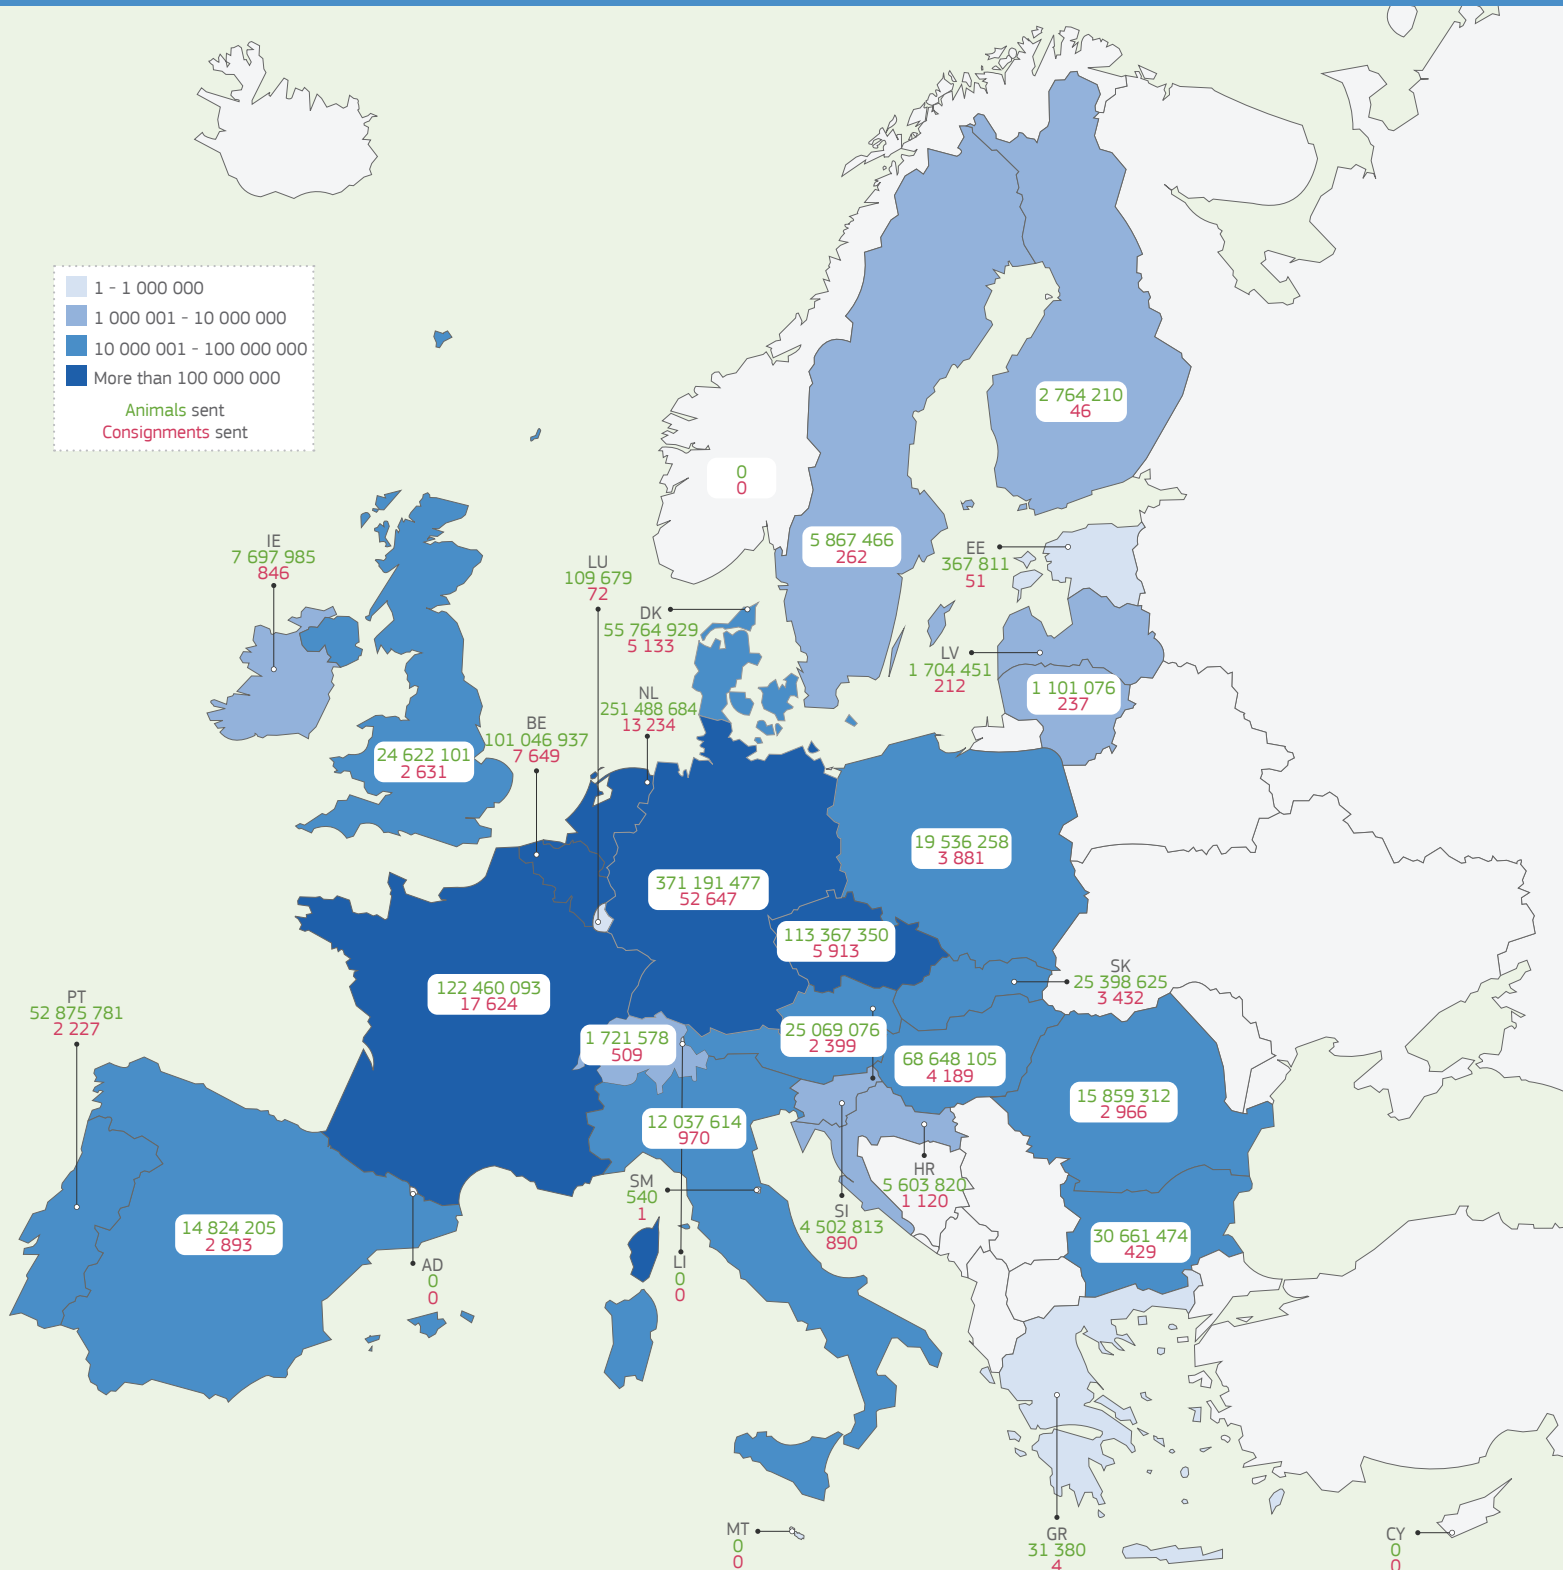

# 2017

TRAdE Control and Expert System (TRACES)

POULTRY | Animals and consignments sent

# POULTRY | Animals and consignments received

■ 1 - 1 000 000  
■ 1 000 001 - 10 000 000  
■ 10 000 001 - 100 000 000  
■ More than 100 000 000  
■ Animals received  
■ Consignments received