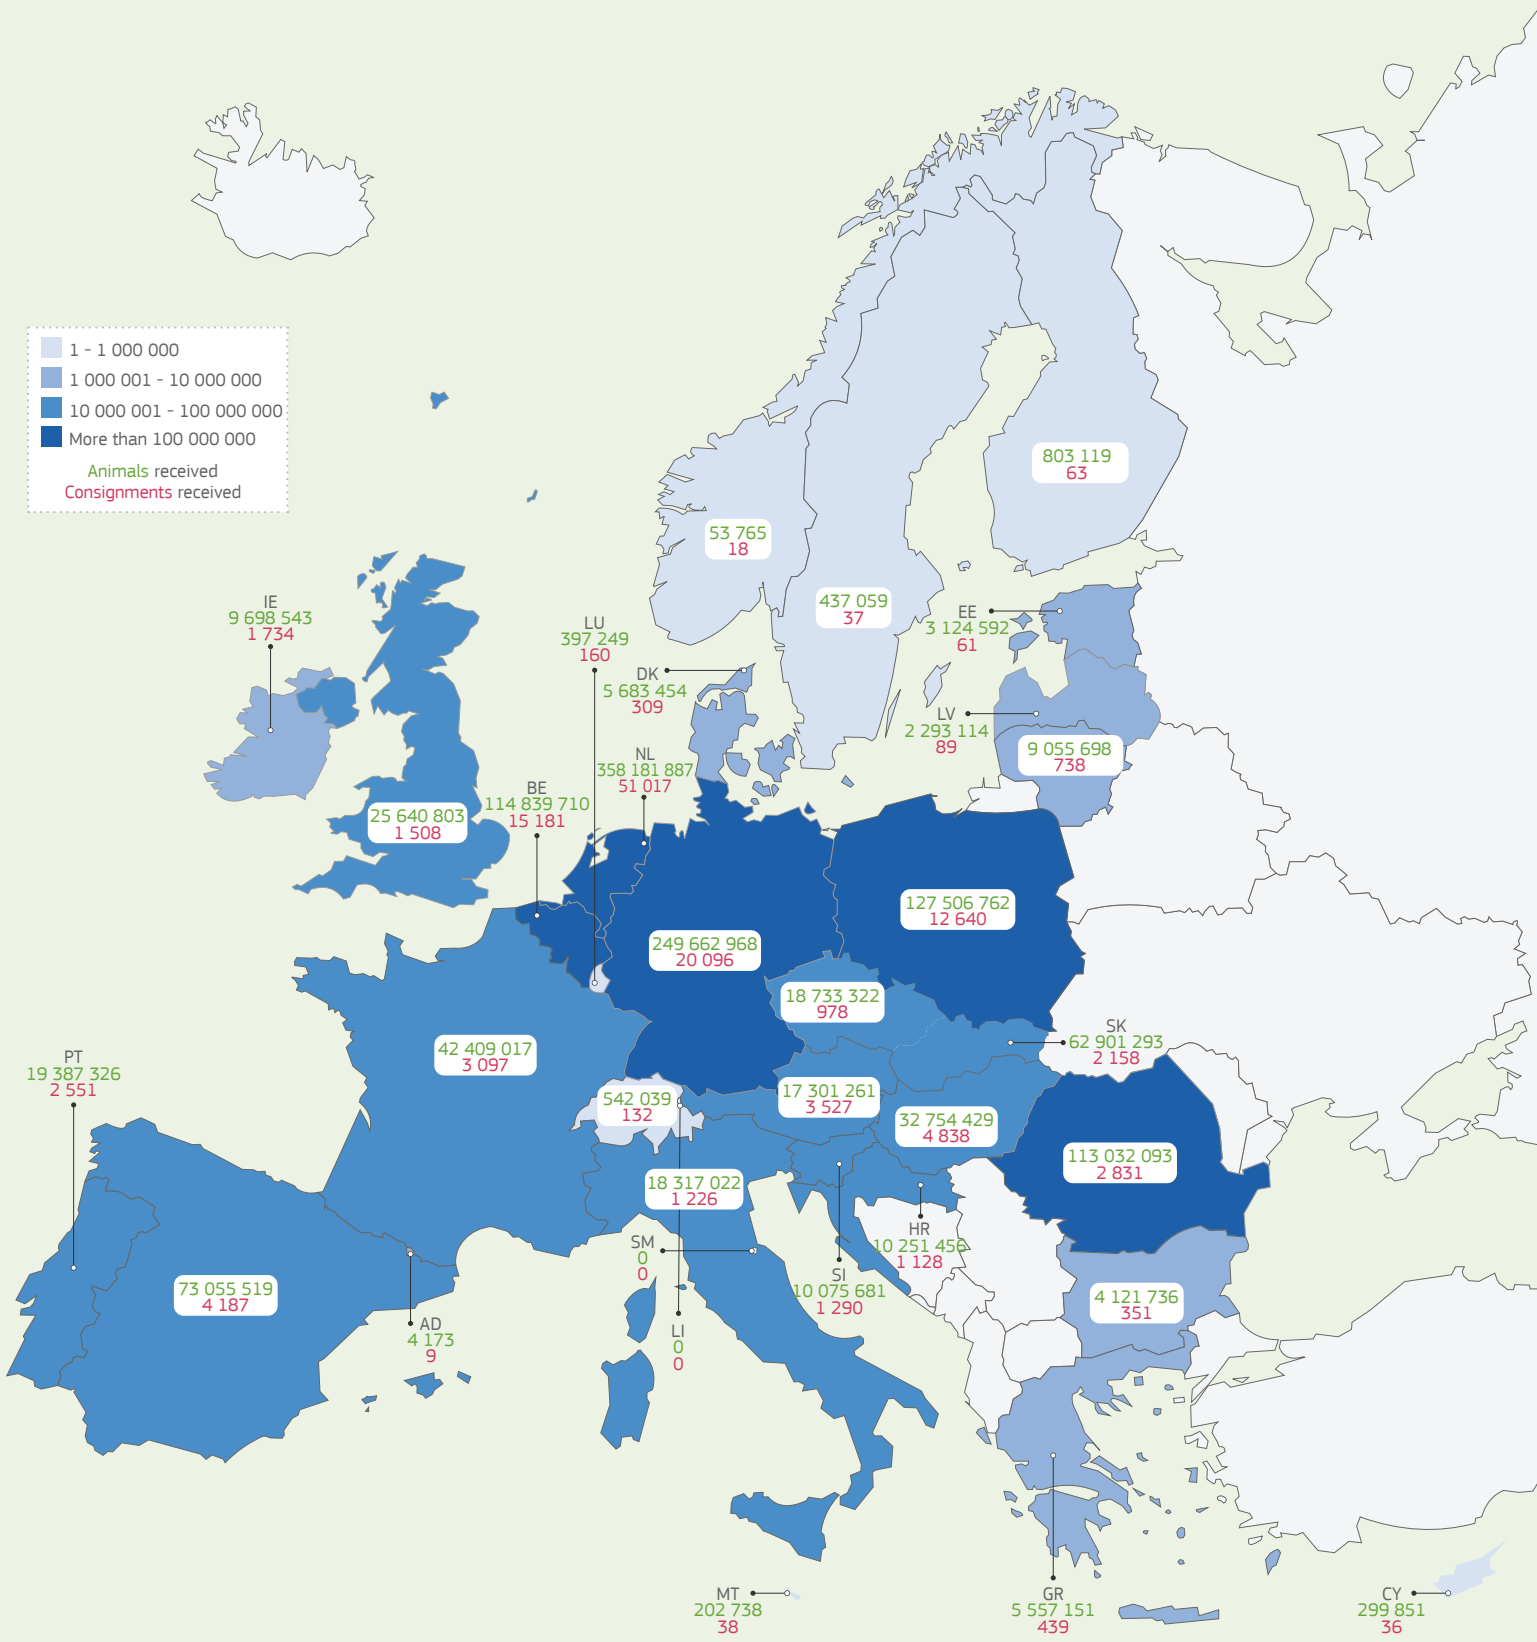

# 2017

TRAdE Control and Expert System (TRACES)

POULTRY | Animals and consignments sent

# POULTRY | Animals and consignments received

■ 1 - 1 000 000  
■ 1 000 001 - 10 000 000  
■ 10 000 001 - 100 000 000  
■ More than 100 000 000  
■ Animals received  
■ Consignments received