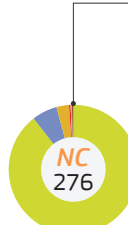

# 2019

TRAdE Control and Expert System (TRACES)

Oceania | **CVEDA/CHED-A issued**

- Insects other than bees
- Live crustaceans
- Other mammals
- Live aquatic invertebrates other than crustacean or molluscs
- Poultry
- Reptiles
- Birds other than poultry
- Live animals other than mammals, reptiles, birds, insects or aquatic animals
- Sheep
- Live molluscs
- Pigs
- Bees
- Hatching eggs
- Live fish
- Horses other than slaughter

- 1 - 100
  - 101 - 500
  - 501 - 1 000
  - More than 1 001
- Total: 1 794 CVEDA/  
CHED-A issued