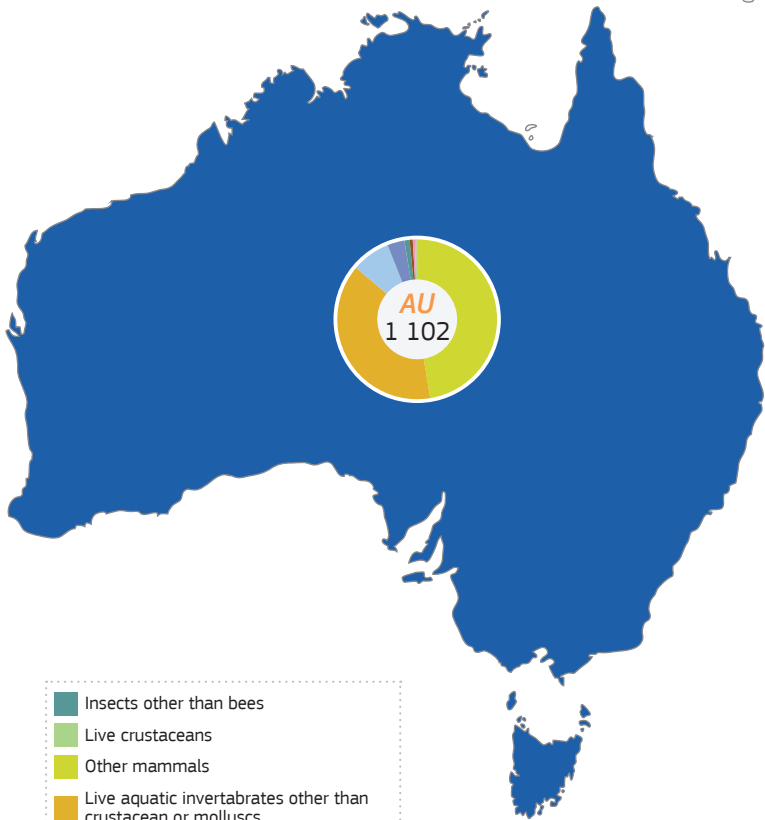

# 2019

TRAdE Control and Expert System (TRACES)

Oceania | **CVEDA/CHED-A issued**

- Insects other than bees
- Live crustaceans
- Other mammals
- Live aquatic invertebrates other than crustacean or molluscs
- Poultry
- Reptiles
- Birds other than poultry
- Live animals other than mammals, reptiles, birds, insects or aquatic animals
- Sheep
- Live molluscs
- Pigs
- Bees
- Hatching eggs
- Live fish
- Horses other than slaughter

- 1 - 100
  - 101 - 500
  - 501 - 1 000
  - More than 1 001
- Total: 1 794 CVEDA/  
CHED-A issued