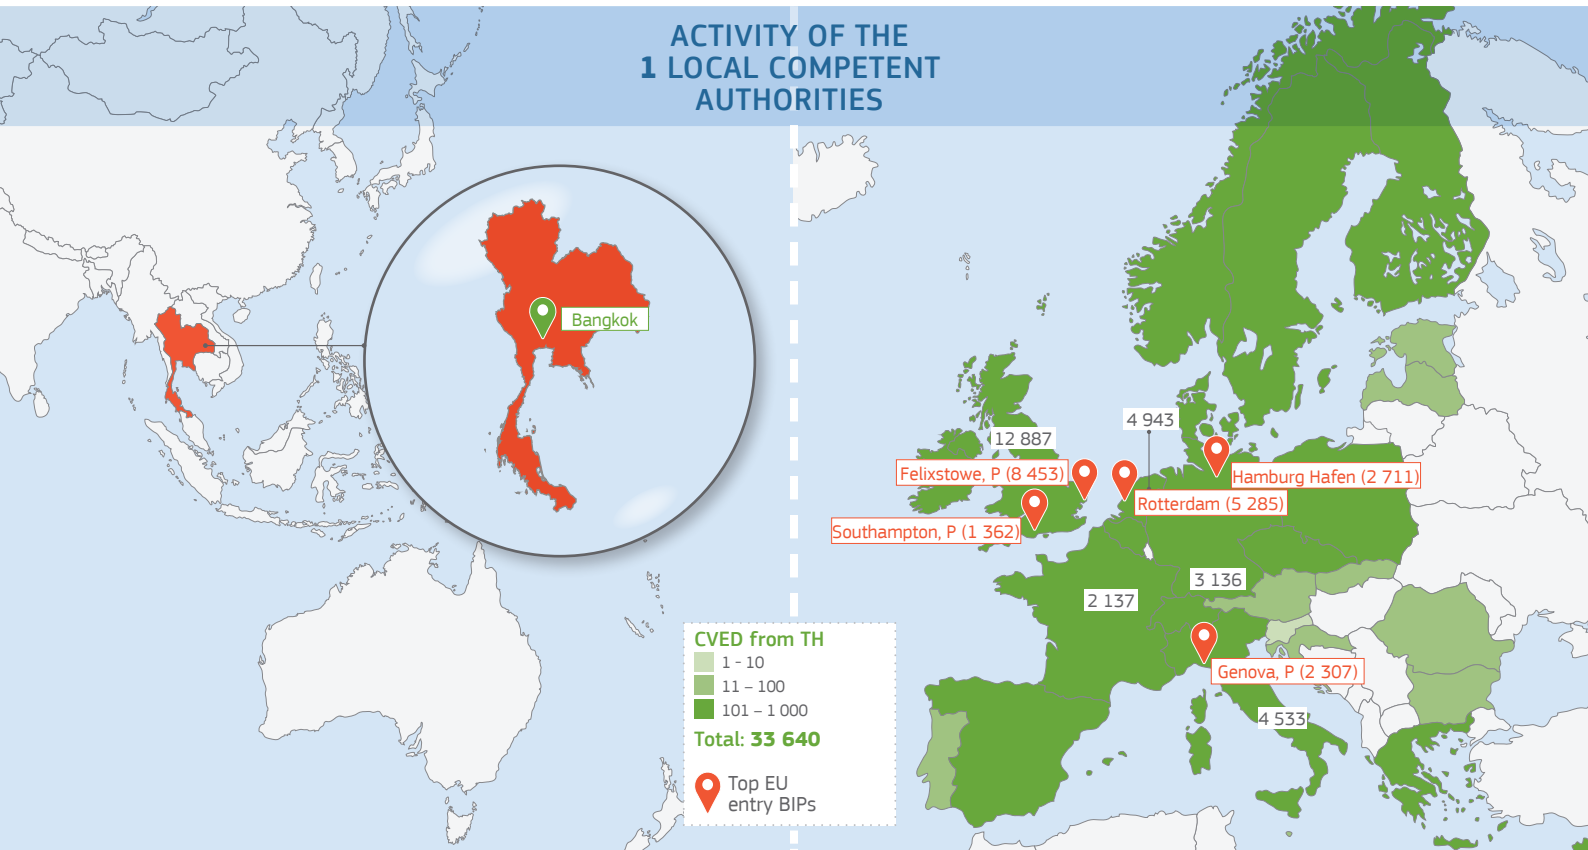

2017

TRAde Control and Expert System (TRACES)

THAILAND (TH)

Central Competent Authority (CCA):
Department of Fisheries
Department of Livestock Development
 Phaholythin Road
 Krung Thep Mahanakhon, Bangkok

Country specific details

First training: **September 2007**
 First certificate in TRACES: **08/05/2015**
 Implementation rate of TRACES¹: **5 %**
 Feedback rate from EU²: **36 %**

¹ Ratio IMPORT / CVED
² Ratio IMPORT cloned / IMPORT