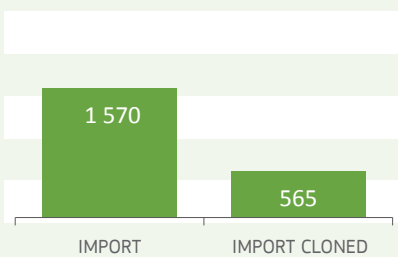

Certification activity