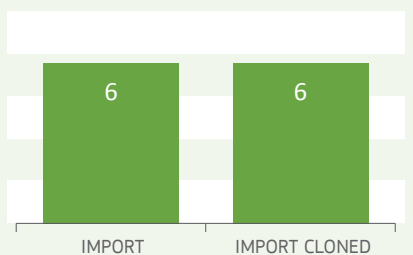

Certification activity