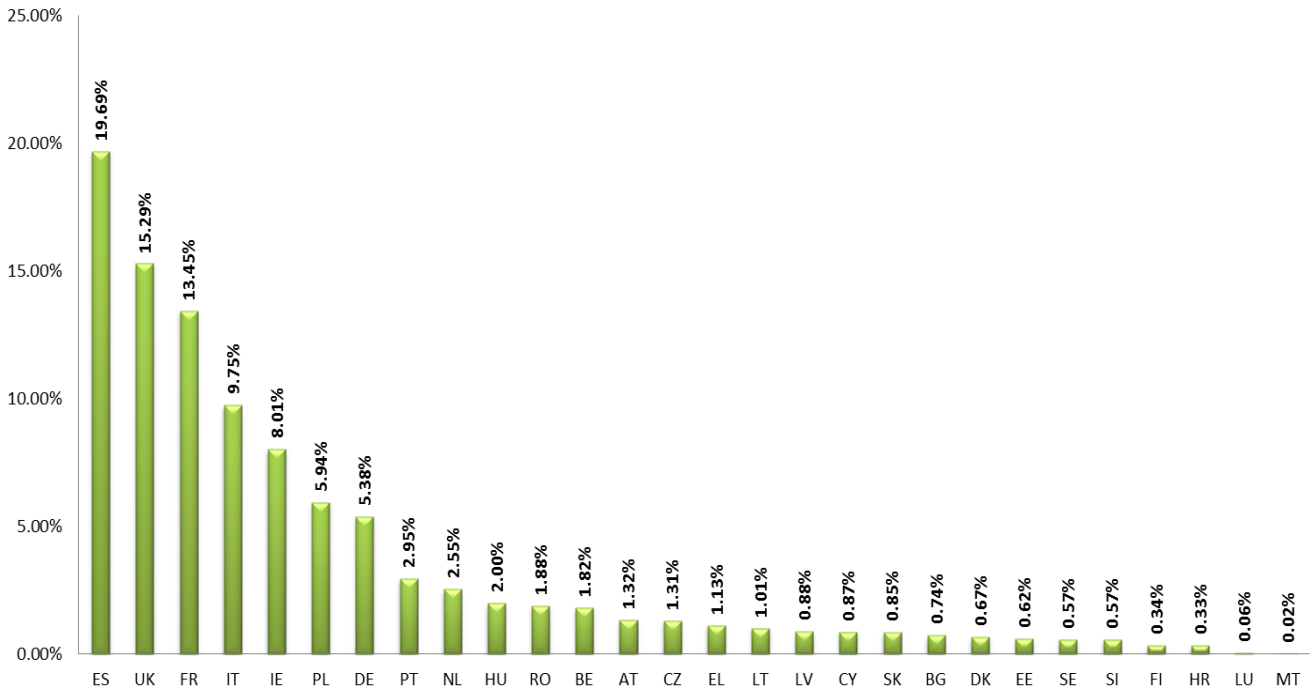

EU financial contribution (payments) (%) to veterinary programmes by Member State 2007 - 2015

EU financial contribution (payments) to veterinary programmes by Member State 2007 - 2015