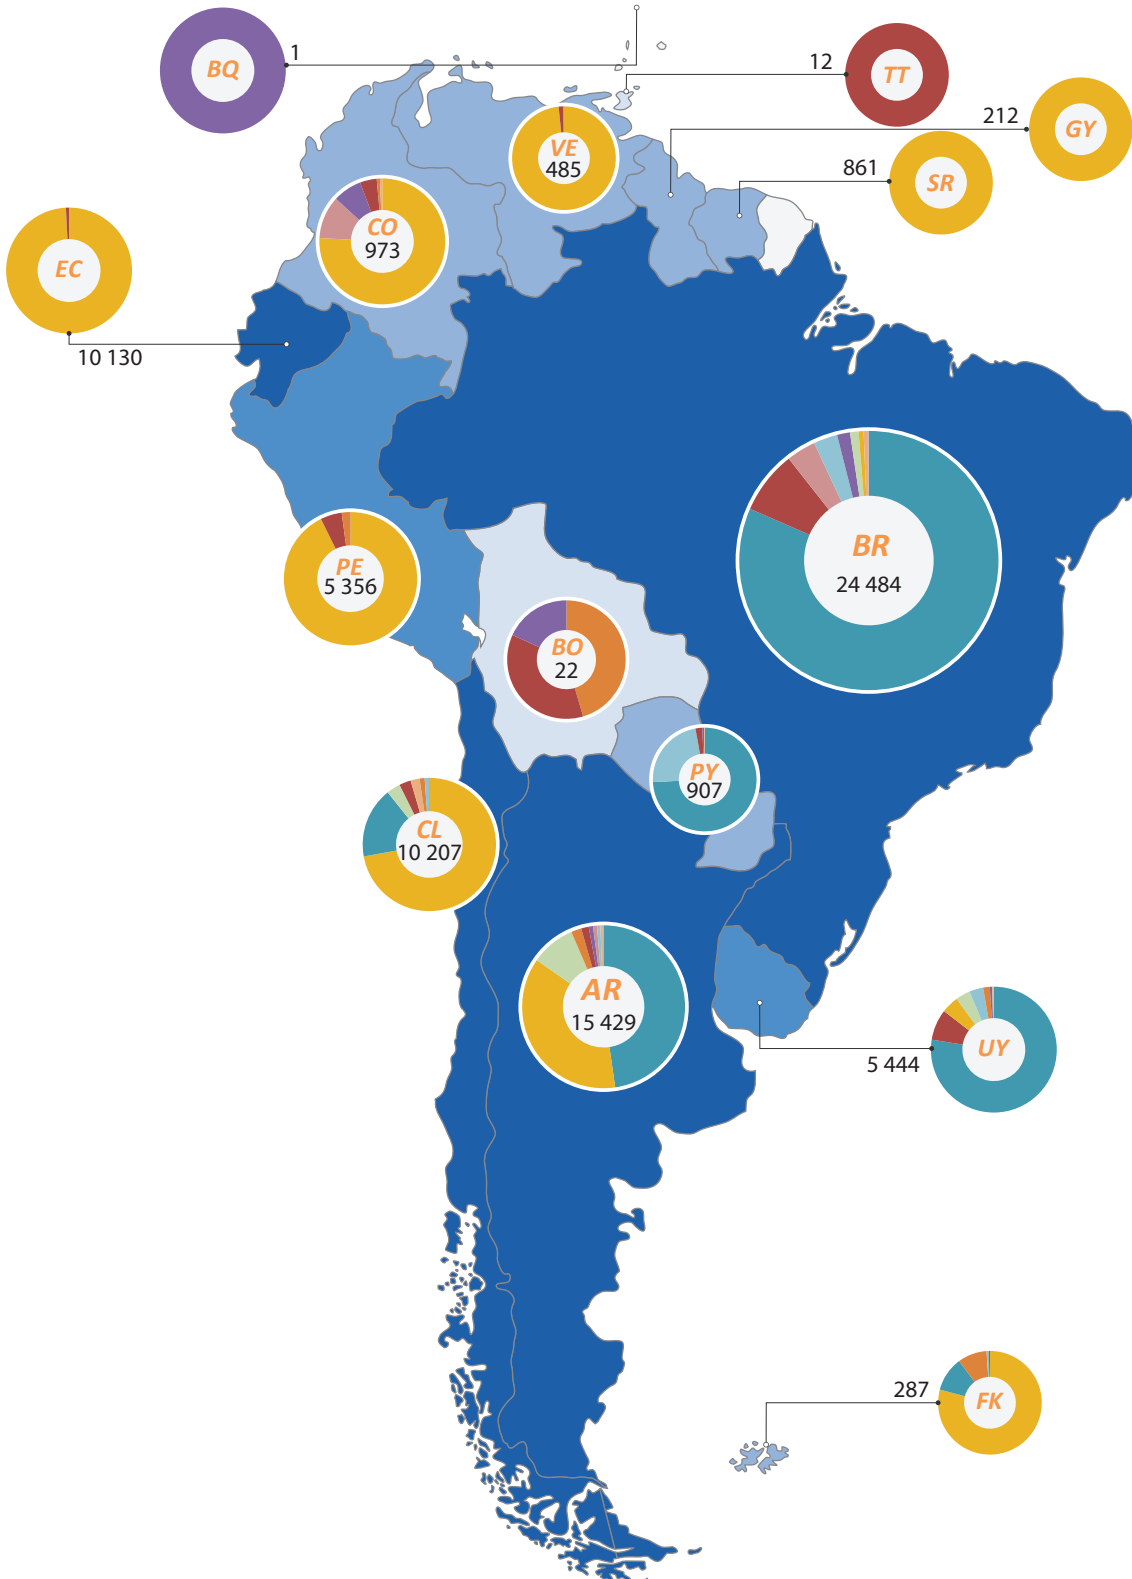

# 2018

TRAdE Control and Expert System (TRACES)

South America | **CVEDP** issued

	Fish Product
	Animal Feed
	Semen/Embryos
	Other
	Meat
	Leather
	Milk
	Gelatine
	Honey
	Eggs
	Casings
	By-Products

	1 - 100
	101 - 1 000
	1 001 - 10 000
	10 001 - 30 000

**Total: 74 810 CVEDP issued**