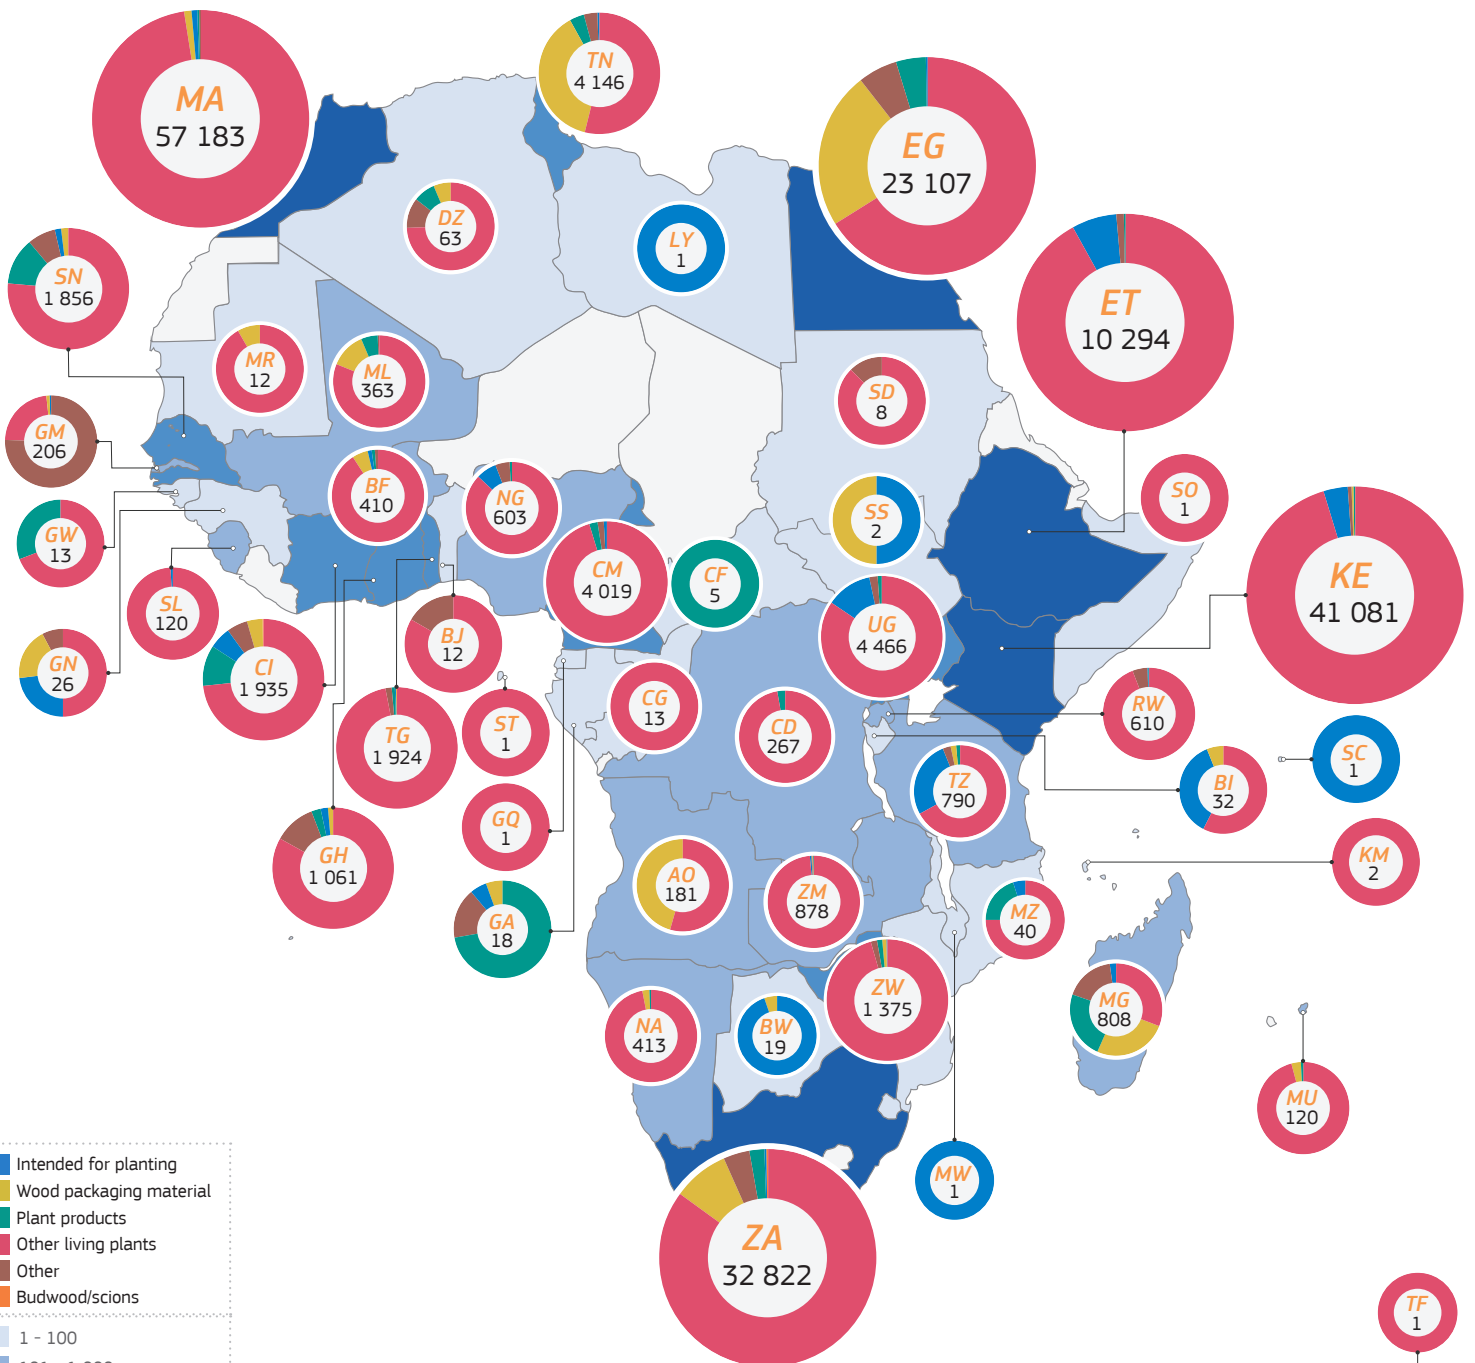

2020

TRAdE Control and Expert System (TRACES)

Africa | CHED-PP issued

- Intended for planting
- Wood packaging material
- Plant products
- Other living plants
- Other
- Budwood/scions

- 1 - 100
- 101 - 1 000
- 1 001 - 10 000
- More than 10 001

Total: 191 310 CHED-PP issued