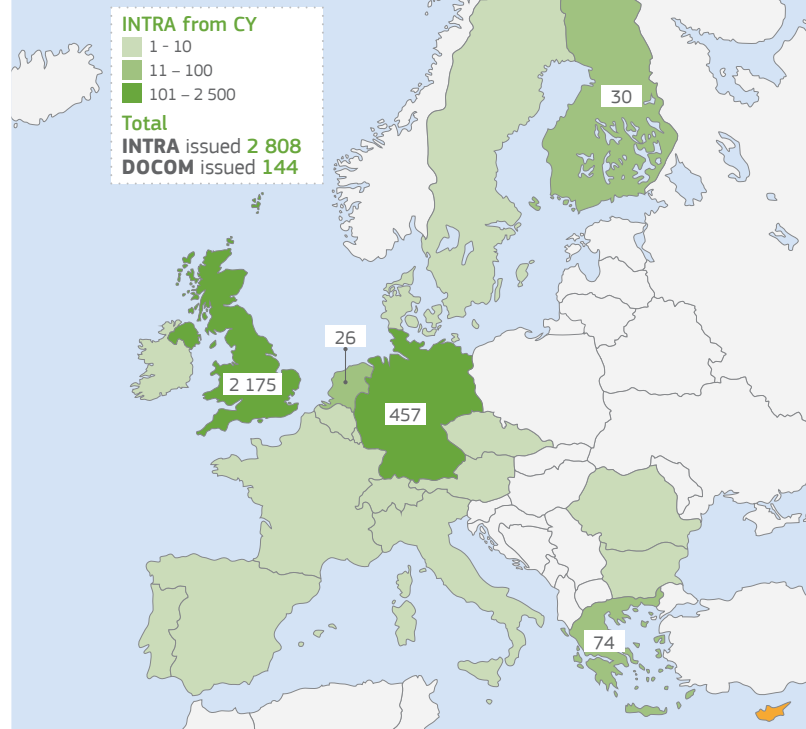

### ACTIVITY OF BORDER INSPECTION POSTS, DESIGNATED POINTS OF ENTRY AND ENTRY POINTS

Number of launched Re-Enforced Checks: **0**

### ACTIVITY OF THE 5 LOCAL COMPETENT AUTHORITIES