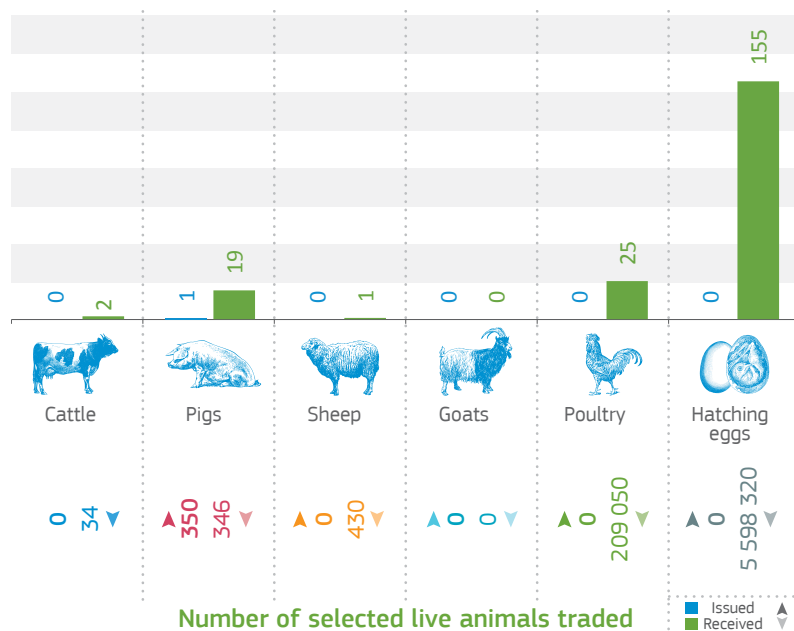

### ACTIVITY OF BORDER INSPECTION POSTS, DESIGNATED POINTS OF ENTRY AND ENTRY POINTS

Number of launched Re-Enforced Checks: **0**

### ACTIVITY OF THE 5 LOCAL COMPETENT AUTHORITIES

### Number of selected live animals traded