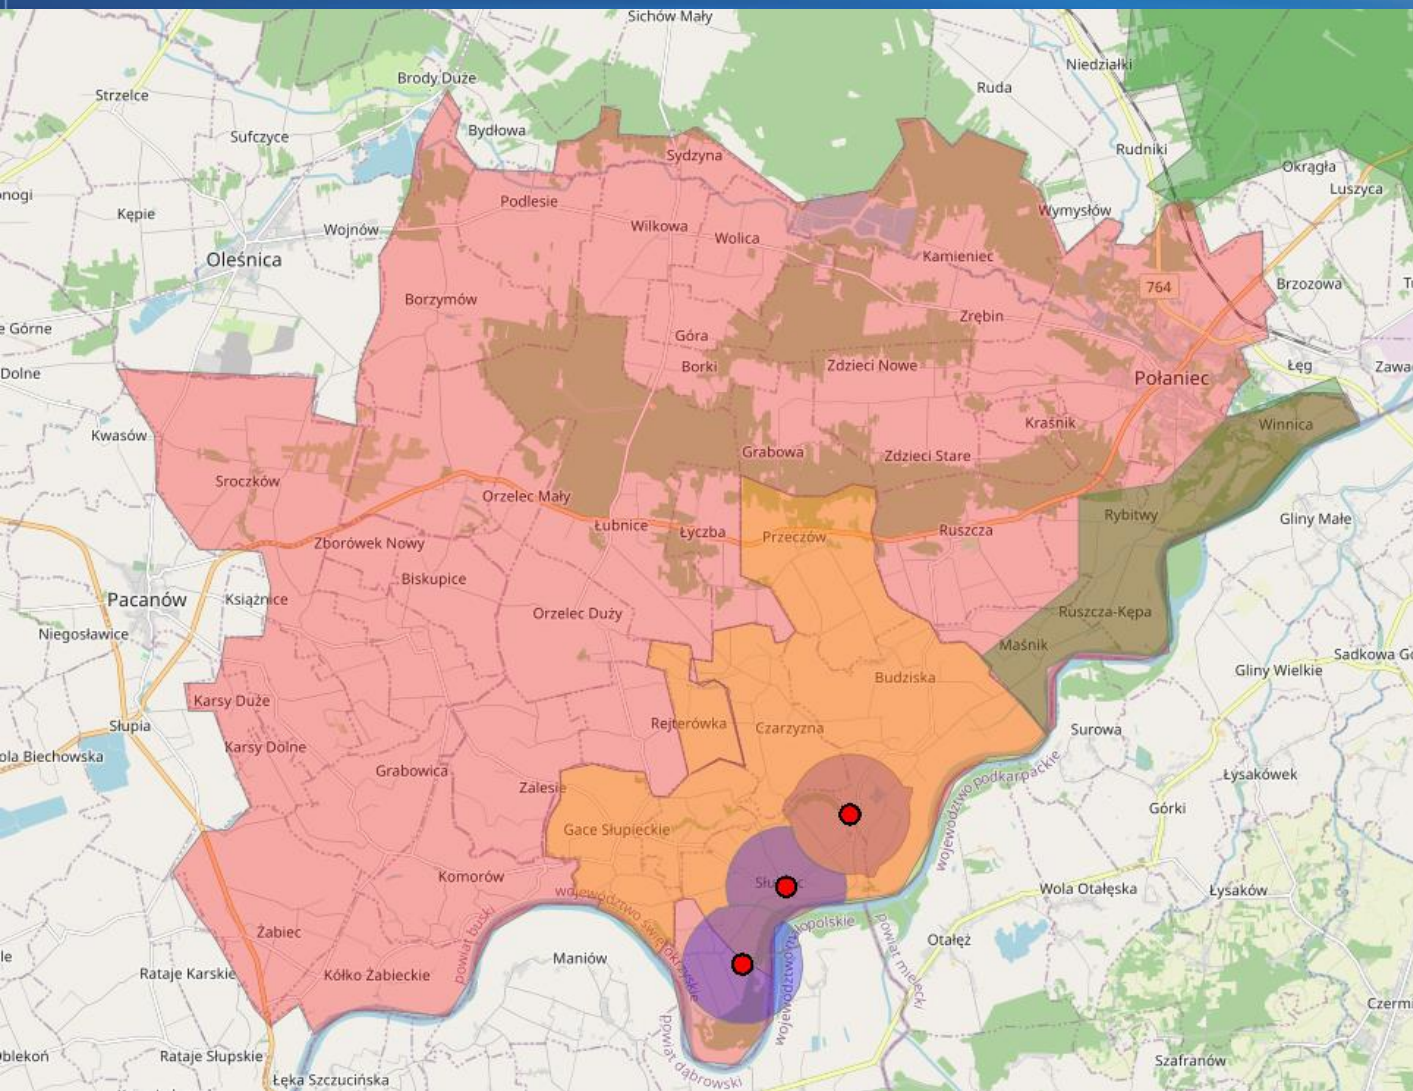

# Situation in świętokrzyskie region

Second outbreak

2021/116

23 Oct 2021

35 pigs

# Situation in świętokrzyskie region

Third outbreak

2021/117

23 Oct 2021

12 pigs

# Situation in świętokrzyskie region

Distances between outbreaks in region and outbreaks in neighboring regions (małopolskie and podkarpackie)

# Situation in świętokrzyskie region

Distance of latest outbreak from other outbreaks in voivodeship