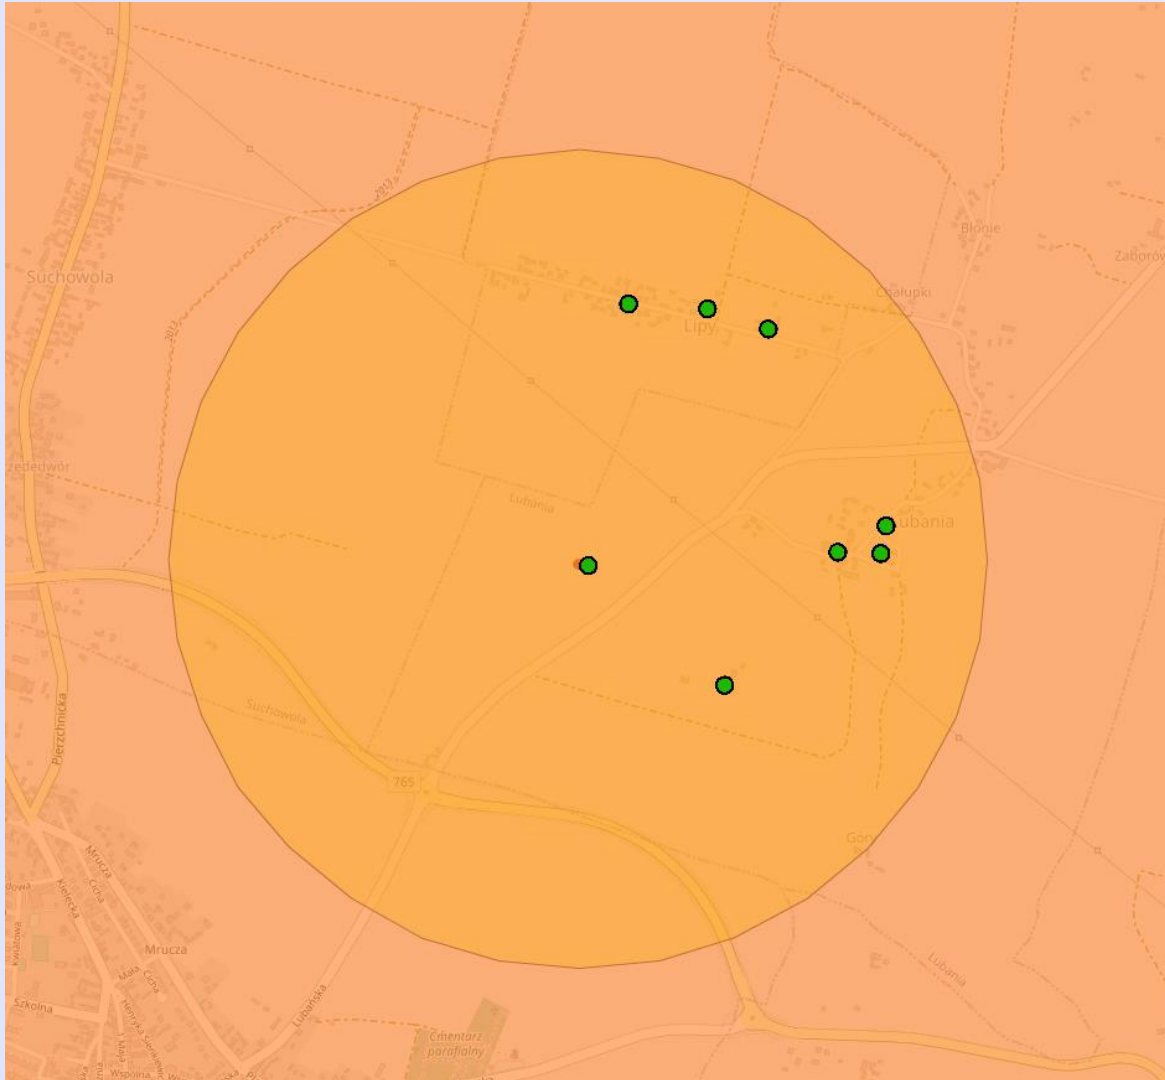

Situation in świętokrzyskie region

Contact holdings – 1

Preventive culling in 1 km:

No of holdings: 9

No of animals: 683