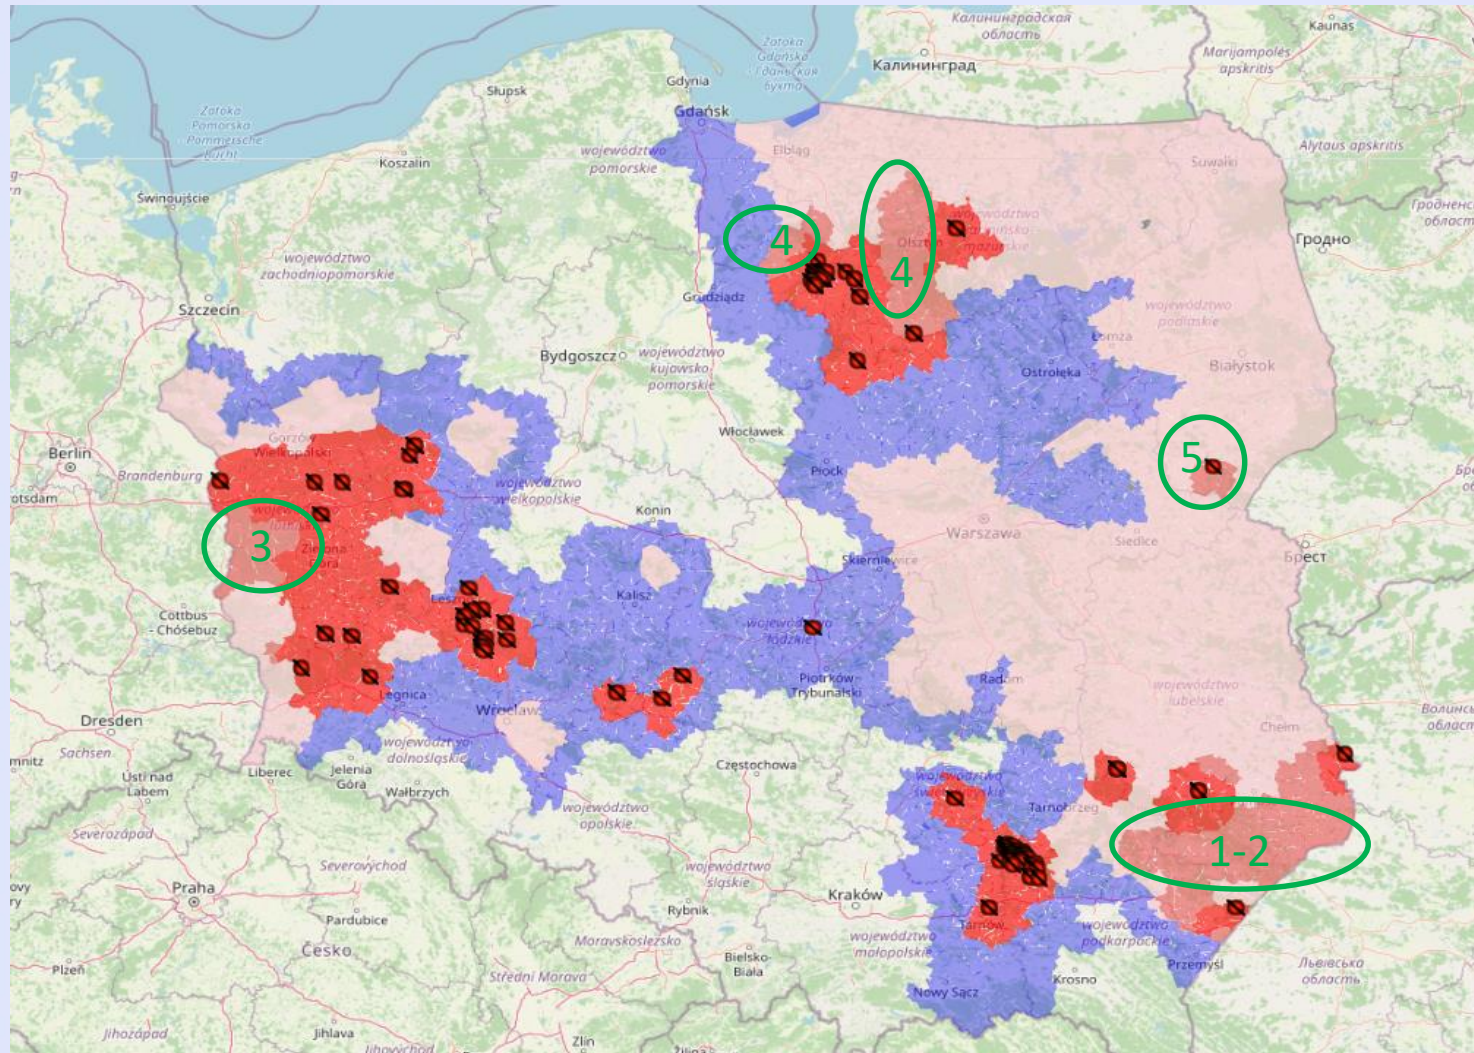

Amendments of regionalisation