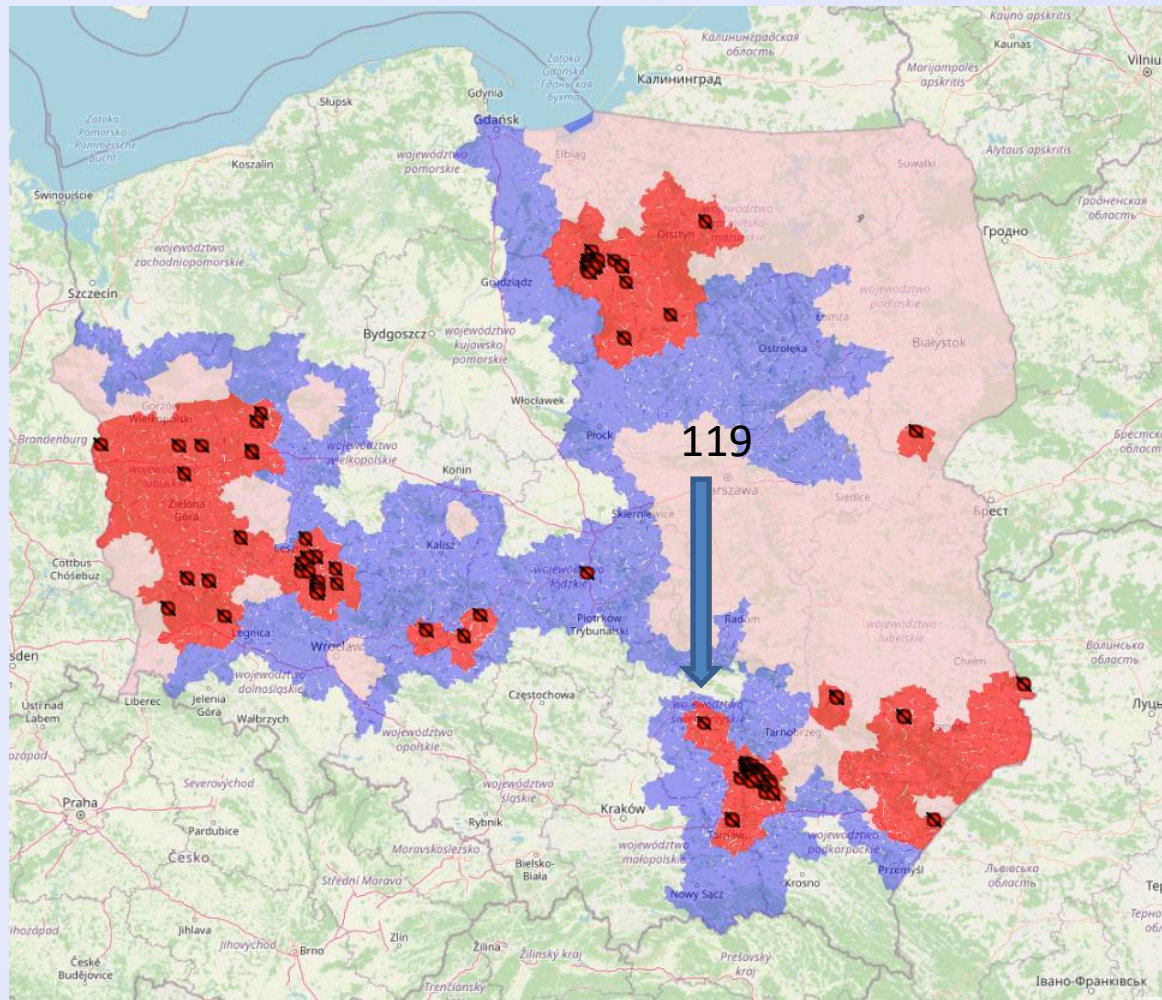

## 119 outbreaks in 2021

**TOTAL:**

**119 outbreaks with 41 823 pigs**

6 ASF outbreaks in pigs since last PAFF

voivodeship	no. of outbreaks	no. of pigs in all outbreaks
dolnośląskie	12	888
lubelskie	3	3503
lubuskie	6	16692
łódzkie	3	224
małopolskie	6	202
mazowieckie	2	3024
podkarpackie	55	3689
podlaskie	1	54
świętokrzyskie	4	639
warmińsko-mazurskie	18	7304
wielkopolskie	9	5604

# Epizootic situation in pigs 2021

6 ASF outbreaks in pigs since last PAFF:

- 5 outbreaks in RZ III
- 1 outbreak in free area (2021/119)

CIR 2021/1907 of 3 Nov

# Outbreak 2021/119

# Situation in świętokrzyskie region

Distance of latest outbreak from other outbreaks in voivodeship