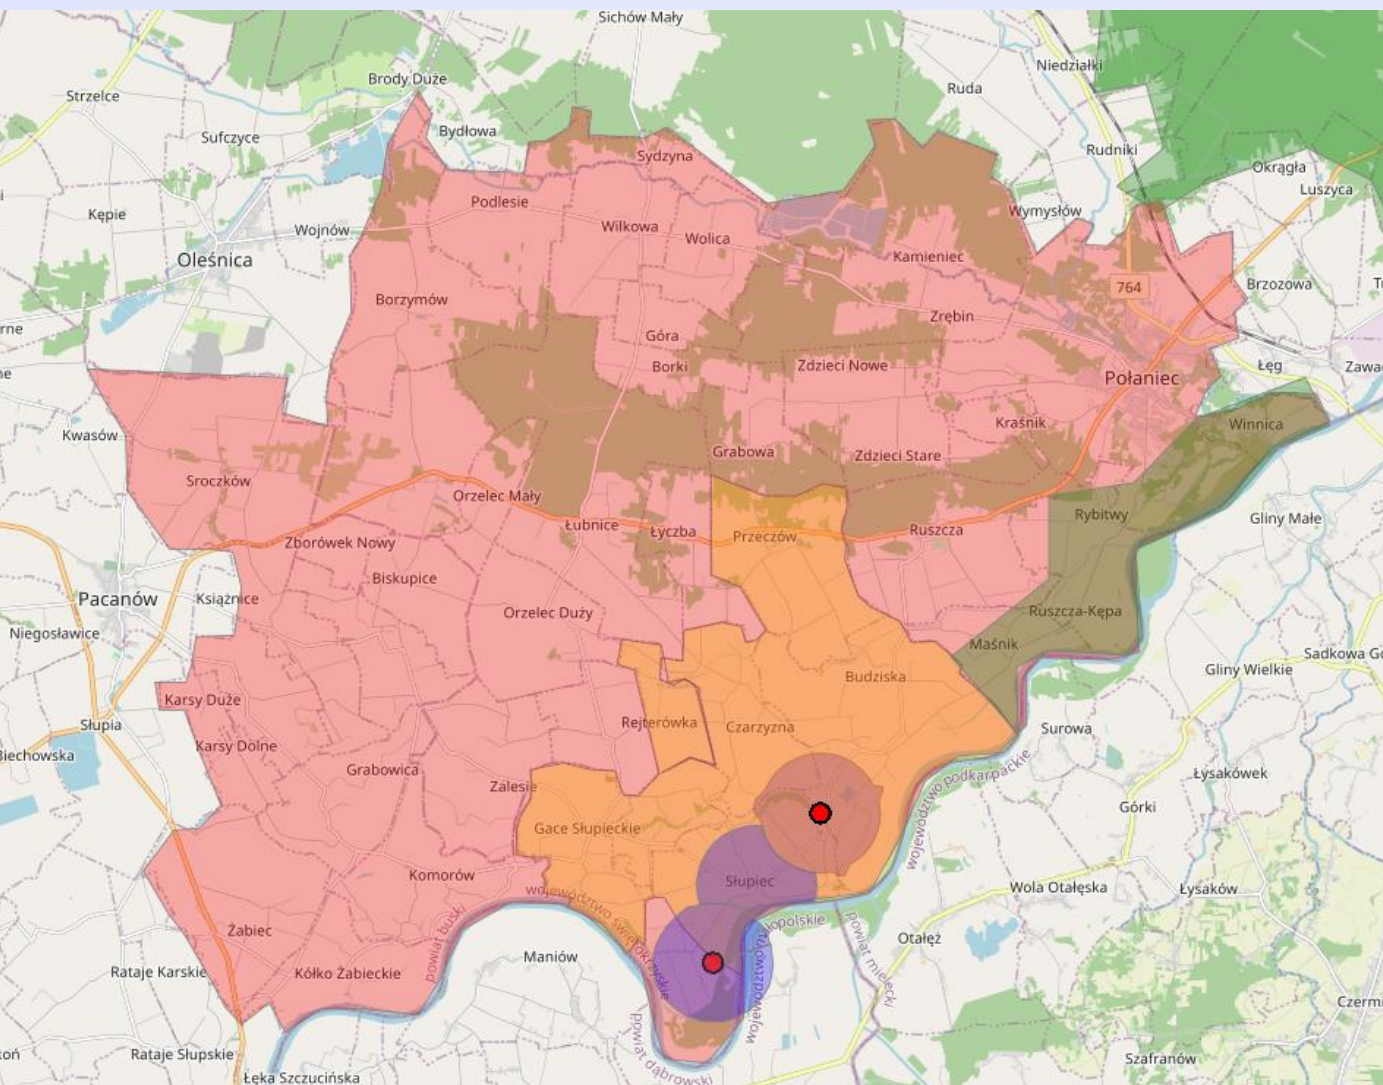

# Situation in świętokrzyskie region

First outbreak

2021/113 (last PAFF)

confirmed 14 Oct 2021

51 PIGS

# Situation in świętokrzyskie region

Second outbreak

2021/116

23 Oct 2021

35 pigs

# Situation in świętokrzyskie region

Third outbreak

2021/117

23 Oct 2021

12 pigs

# Situation in świętokrzyskie region

Distances between outbreaks in region and outbreaks in neighboring regions (małopolskie and podkarpackie)