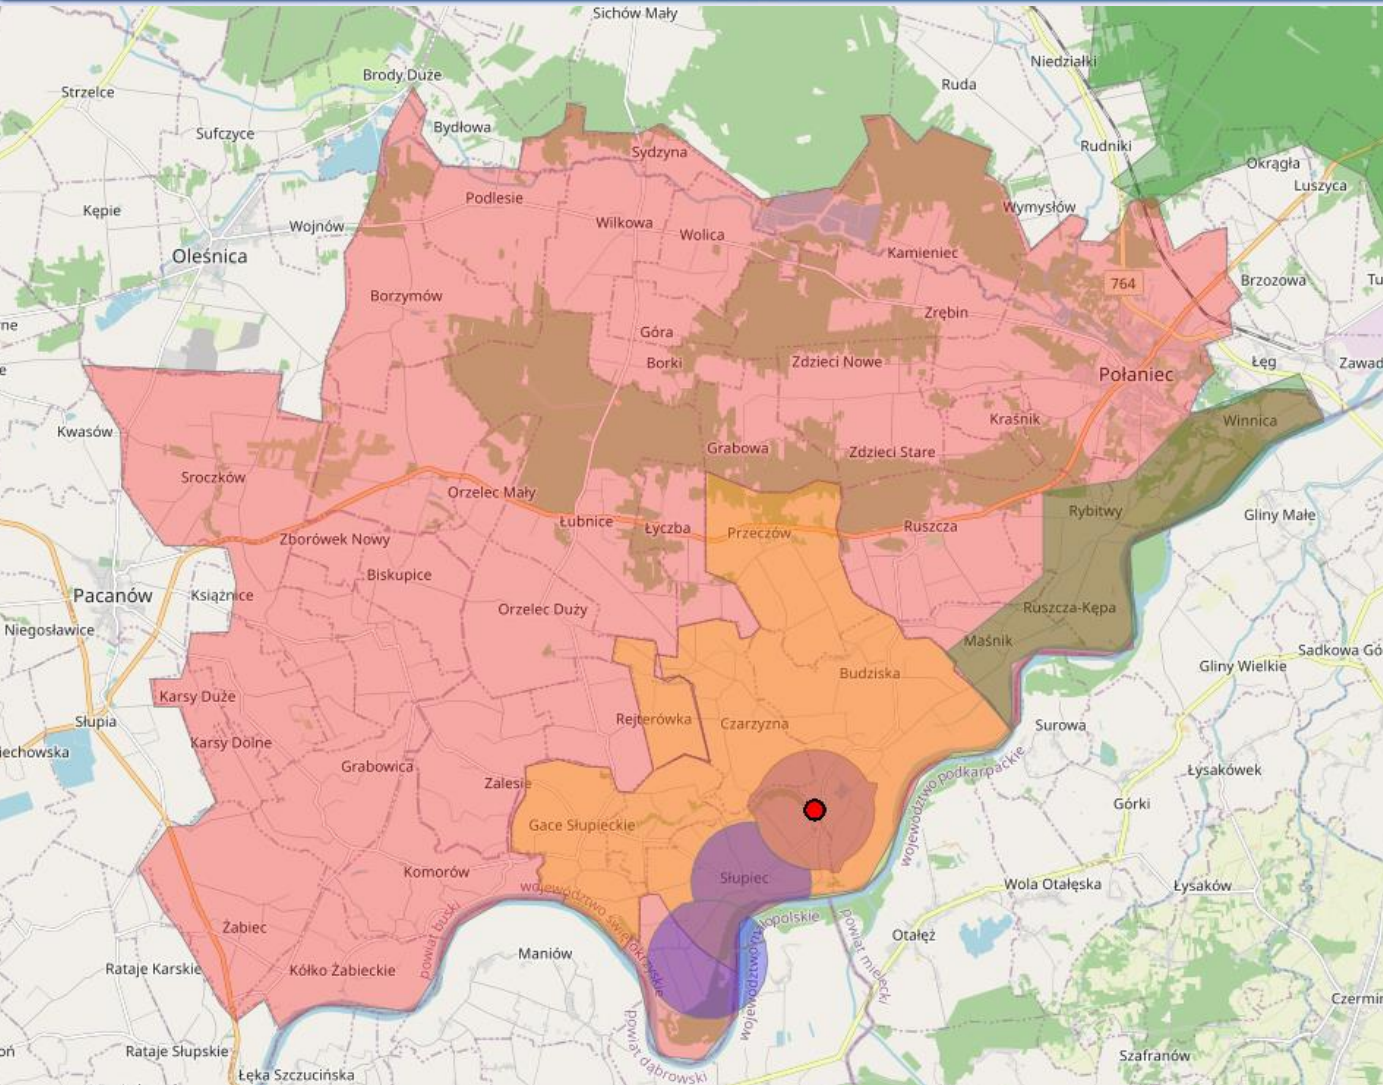

# Situation in świętokrzyskie region

**Contact holdings – 1**

**Preventive culling in 1 km:**

No of holdings: 9

No of animals: 683

# Situation in świętokrzyskie region

First outbreak

2021/113 (last PAFF)

confirmed 14 Oct 2021

51 PIGS

# Situation in świętokrzyskie region

Second outbreak

2021/116

23 Oct 2021

35 pigs

# Situation in świętokrzyskie region

Distances between outbreaks in region and outbreaks in neighboring regions (małopolskie and podkarpackie)