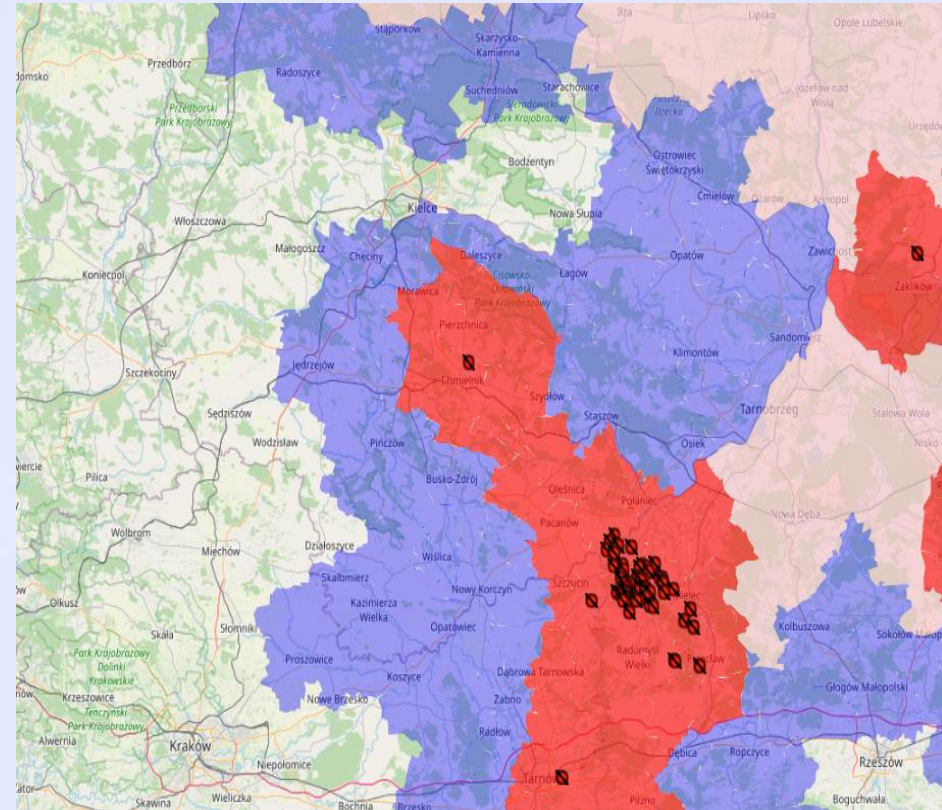

Outbreak 2021/119

Outbreak 2021/119 (PL-ASF-2021-01210)

- holding where 541 pigs were kept – fatteners
- samples taken on 26 October due to increased mortality and clinical signs
- confirmed on 27 October 2021 in NRL
- culling and sent to rendering plant – 27.10
- preliminary C&D – 27.10