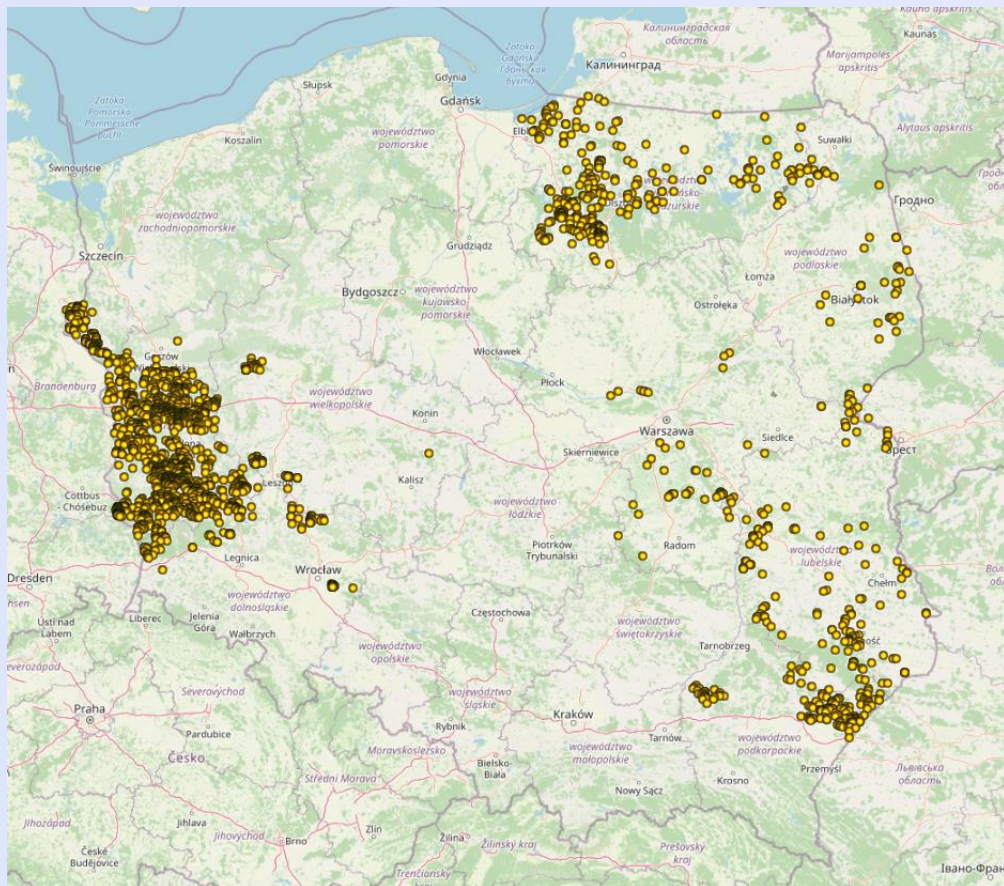

# **African swine fever in Poland – update**

**General Veterinary Inspectorate  
PAFF 16 November 2021**

# ASF outbreaks in WB 2021 (15/11/2021)

**2422 outbreaks in WB**

voivodeship	no. of outbreaks in WB	no. of WB positive
dolnośląskie	195	233
lubelskie	136	144
<b>lubuskie</b>	<b>1330</b>	<b>2411</b>
mazowieckie	50	53
podkarpackie	162	236
podlaskie	42	44
warmińsko-mazurskie	313	402
wielkopolskie	72	72
zachodniopomorskie	122	164
<b>summary</b>	<b>2422</b>	<b>3759</b>

## 119 outbreaks in 2021

**TOTAL:**

**119 outbreaks with 41 823 pigs**

6 ASF outbreaks in pigs since last PAFF

voivodeship	no. of outbreaks	no. of pigs in all outbreaks
dolnośląskie	12	888
lubelskie	3	3503
lubuskie	6	16692
łódzkie	3	224
małopolskie	6	202
mazowieckie	2	3024
podkarpackie	55	3689
podlaskie	1	54
świętokrzyskie	4	639
warmińsko-mazurskie	18	7304
wielkopolskie	9	5604

# Situation in świętokrzyskie region

Distance of latest outbreak from other outbreaks in voivodeship