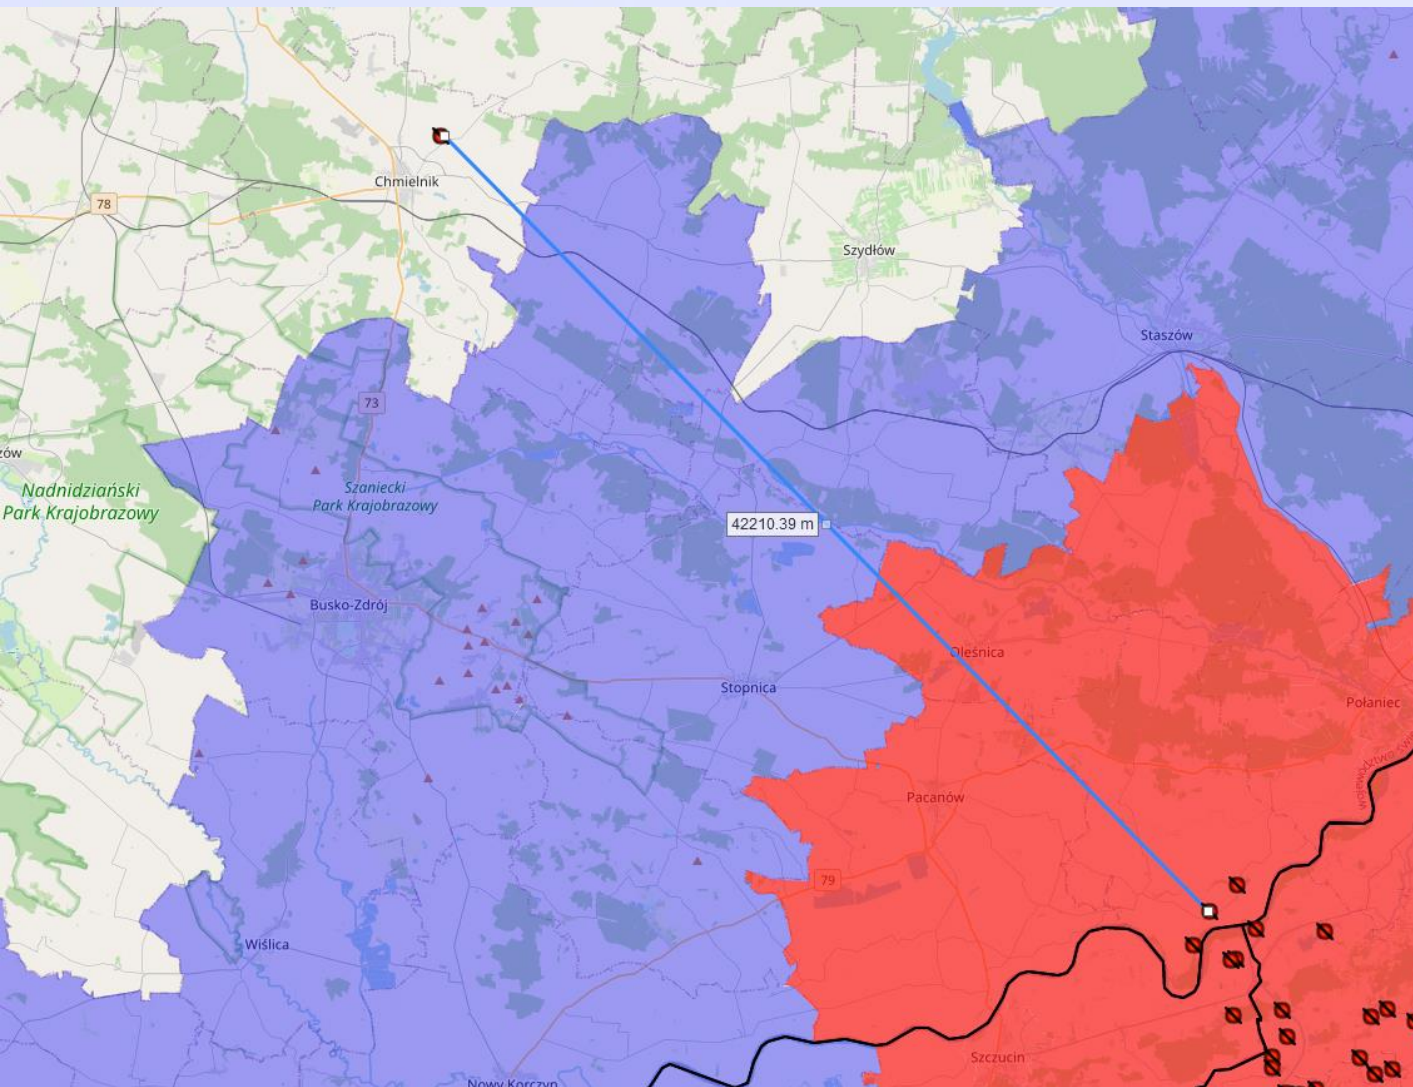

# Situation in świętokrzyskie region

Second outbreak

2021/116

23 Oct 2021

35 pigs

# Situation in świętokrzyskie region

Third outbreak

2021/117

23 Oct 2021

12 pigs

# Situation in świętokrzyskie region

Distances between outbreaks in region and outbreaks in neighboring regions (małopolskie and podkarpackie)

# Situation in świętokrzyskie region

Distance of latest outbreak from other outbreaks in voivodeship