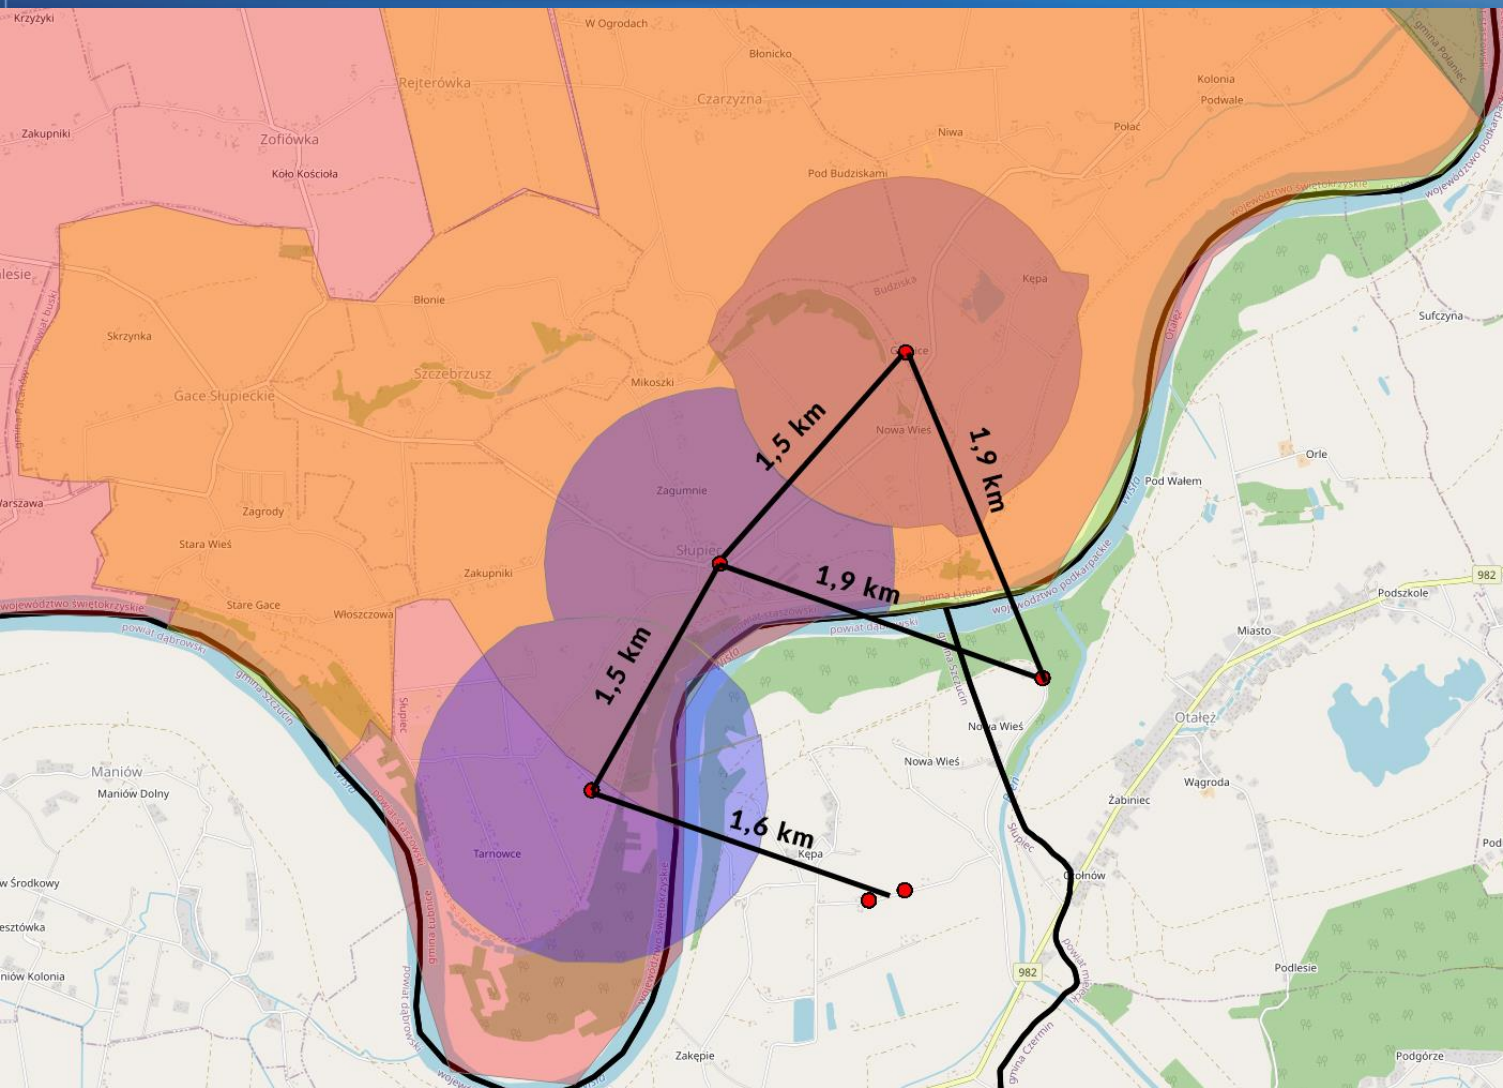

# Situation in świętokrzyskie region

Second outbreak

2021/116

23 Oct 2021

35 pigs

# Situation in świętokrzyskie region

Third outbreak

2021/117

23 Oct 2021

12 pigs

# Situation in świętokrzyskie region

Distances between outbreaks in region and outbreaks in neighboring regions (małopolskie and podkarpackie)

# Situation in świętokrzyskie region

Distance of latest outbreak from other outbreaks in voivodeship