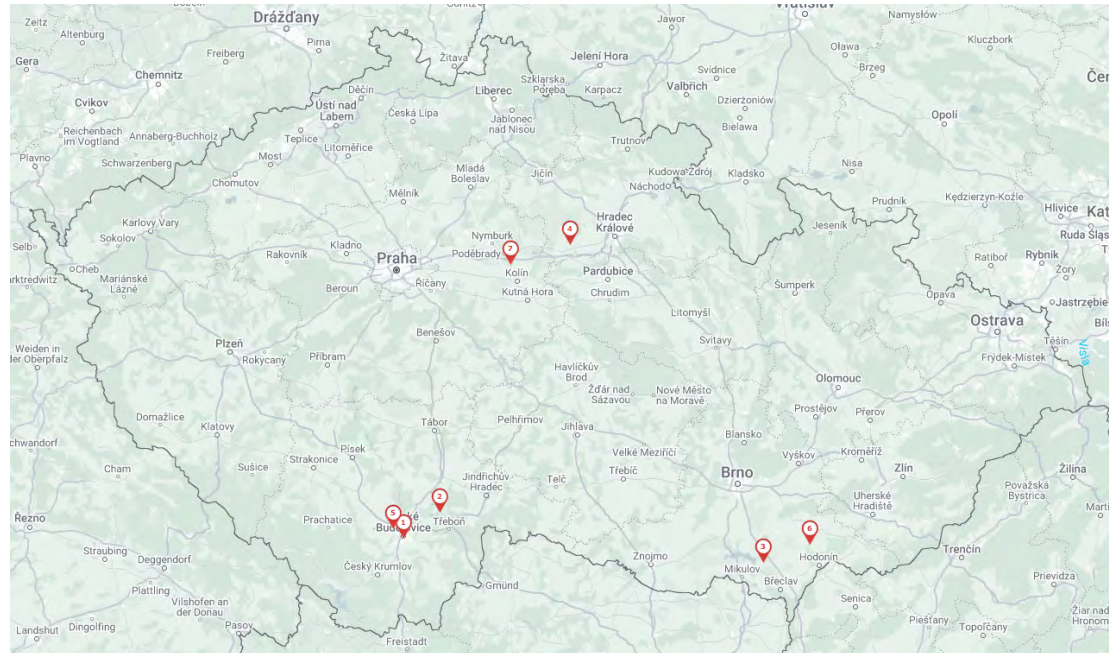

District Český Krumlov

No. HPAI2-24/2024 - last outbreak confirmed 28.8.

Small hobby owner – 8 hens in total

Clinical symptoms, high mortality

Situation in wild birds

7 positive cases HPAI H5N1 in wild birds in 2024 (as of 20.09.)

Last case confirmed 12.03.

- South Bohemian Region (3 cases)
- South Moravian Region (2 cases)
- Hradec Králové Region
- Central Bohemian Region

In total

72 mute swans
4 mallards
3 geese
1 grey heron

**Thank you
for your attention**