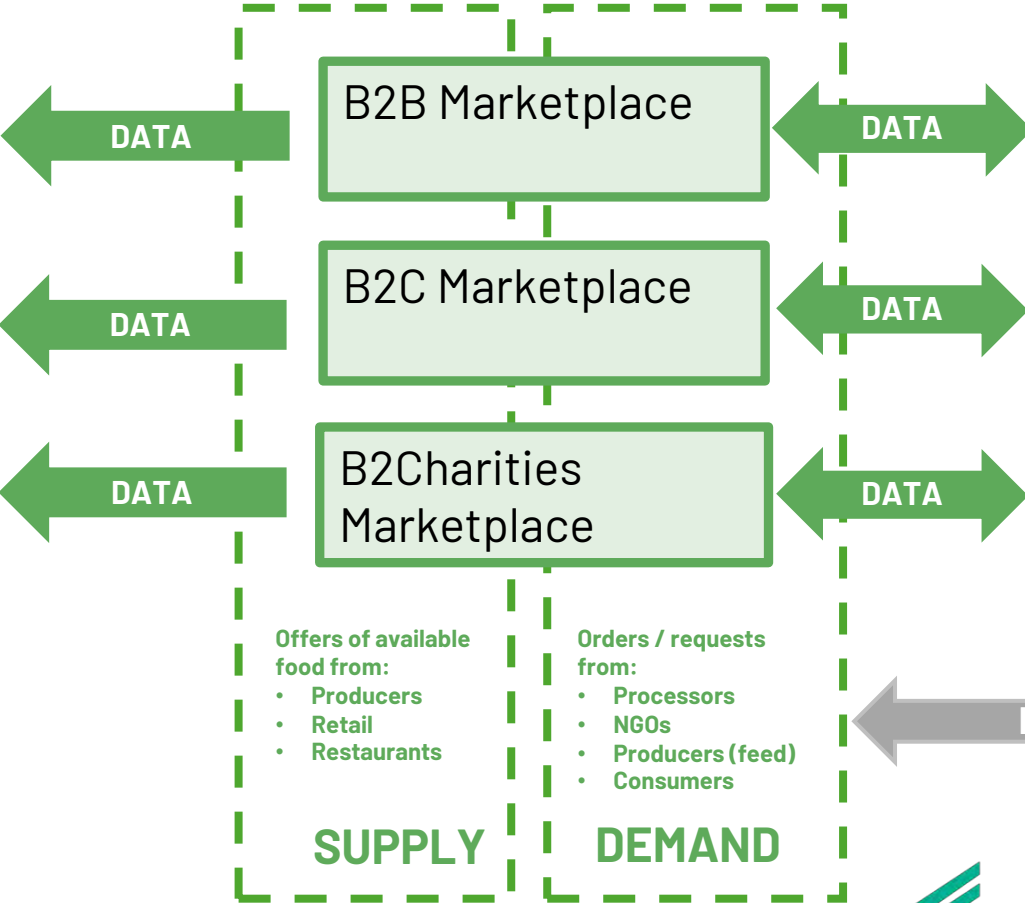

Understand your food system.

Using NET:

- 1) **Users post products** for sale or donation to a single exchange
- 2) This food can be **claimed or pushed to external marketplaces**
- 3) **Data** from these transactions (external platforms **is recorded in a blockchain ledger** and can be used to calculate impacts & generate reports. **The ledger ensures trust and accountability** that can help actors in local food systems collaborate at scale.

Technical requirements

- Cloud service/subscription
- Azure container service
- Existing marketplaces

Generic pilot use case scenario: NET as Data Convener

PUBLIC ENTITY

NET - DATA CONVENER

Captures all data in the system from offer to delivery

Note: no external facing platform or marketplace function, only pulls data

Dashboard – for data analytics

PUBLIC ENTITY

EXTERNAL MARKETPLACES

LOGISTICS / DELIVERY

- **Pick up** by buyer/donation recipient
- **Delivery** by local logistics collaborators
 - e.g. food or grocery delivery apps, volunteer food delivery services for NGOs, individuals, food distributors

UNECE

NET's components

Get onboard and access
a platform for real impact.

- 1) **A customizable landing page** where users log in to the platform and to get linked to marketplaces, programs and educational initiatives.
- 2) A user-driven platform **featuring an exchange** where available food is offered.
- 3) A **data port** to access the data generated by the platform.
- 4) **A data analytics tool and dashboard** to display measure, analyze data from platform – to produce reports, depending on tool used