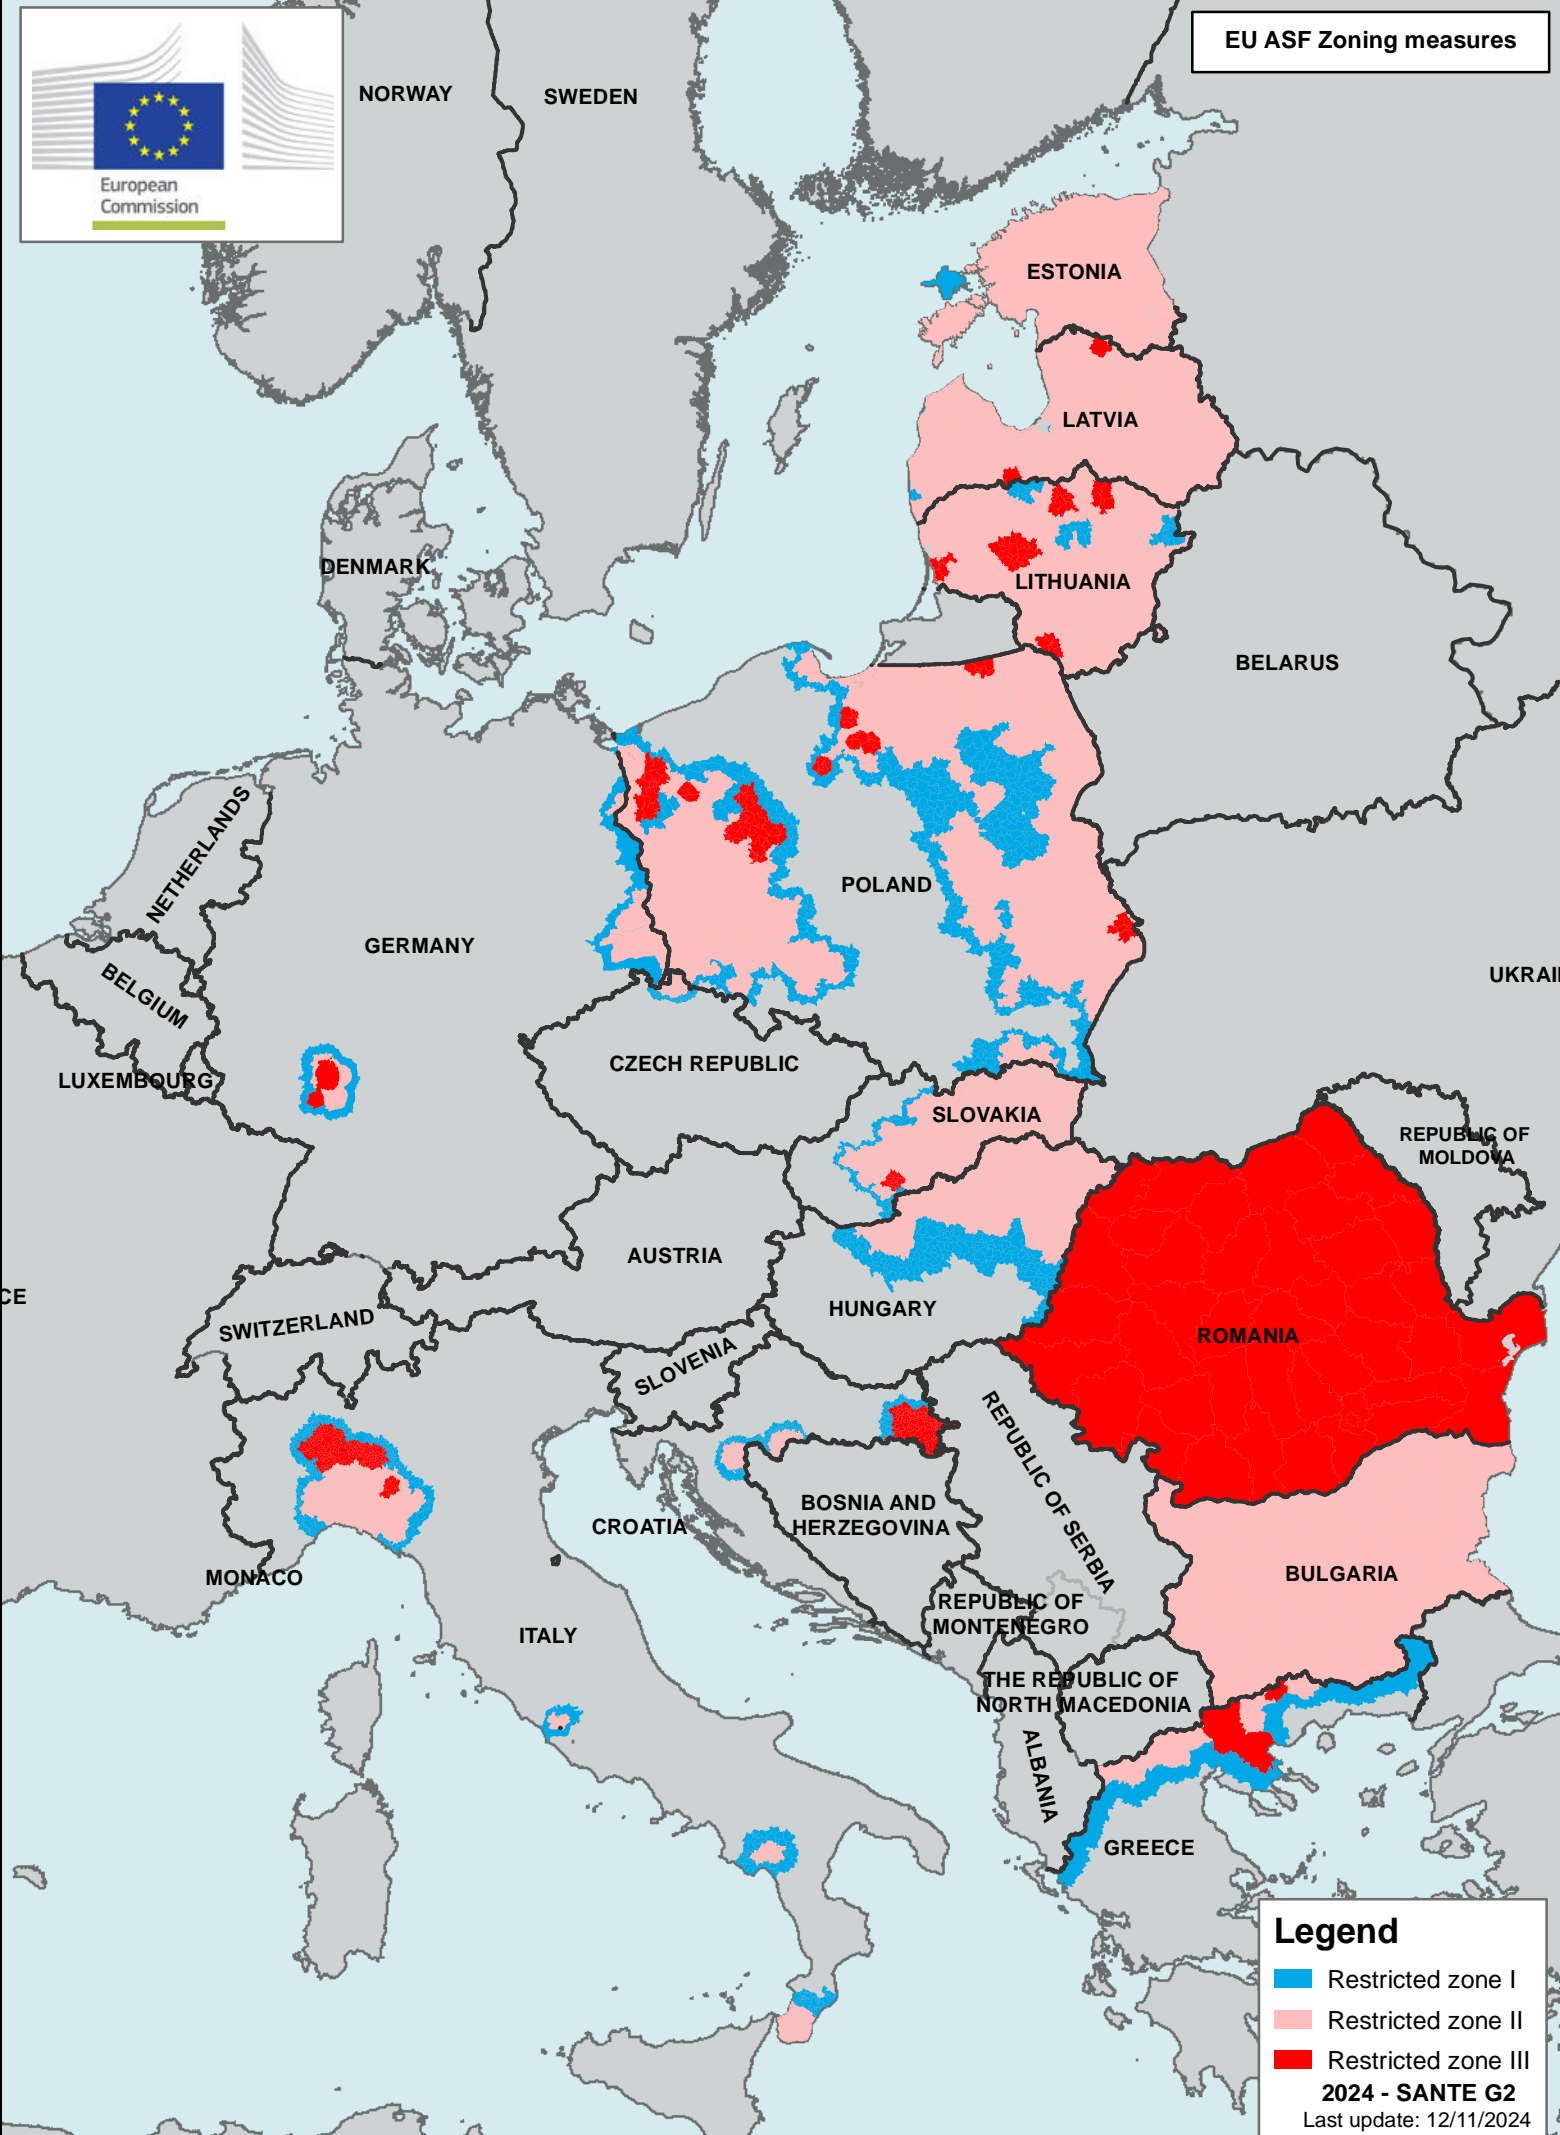

EU ASF Zoning measures

Legend

- Restricted zone I
- Restricted zone II
- Restricted zone III

2024 - SANTE G2
Last update: 12/11/2024