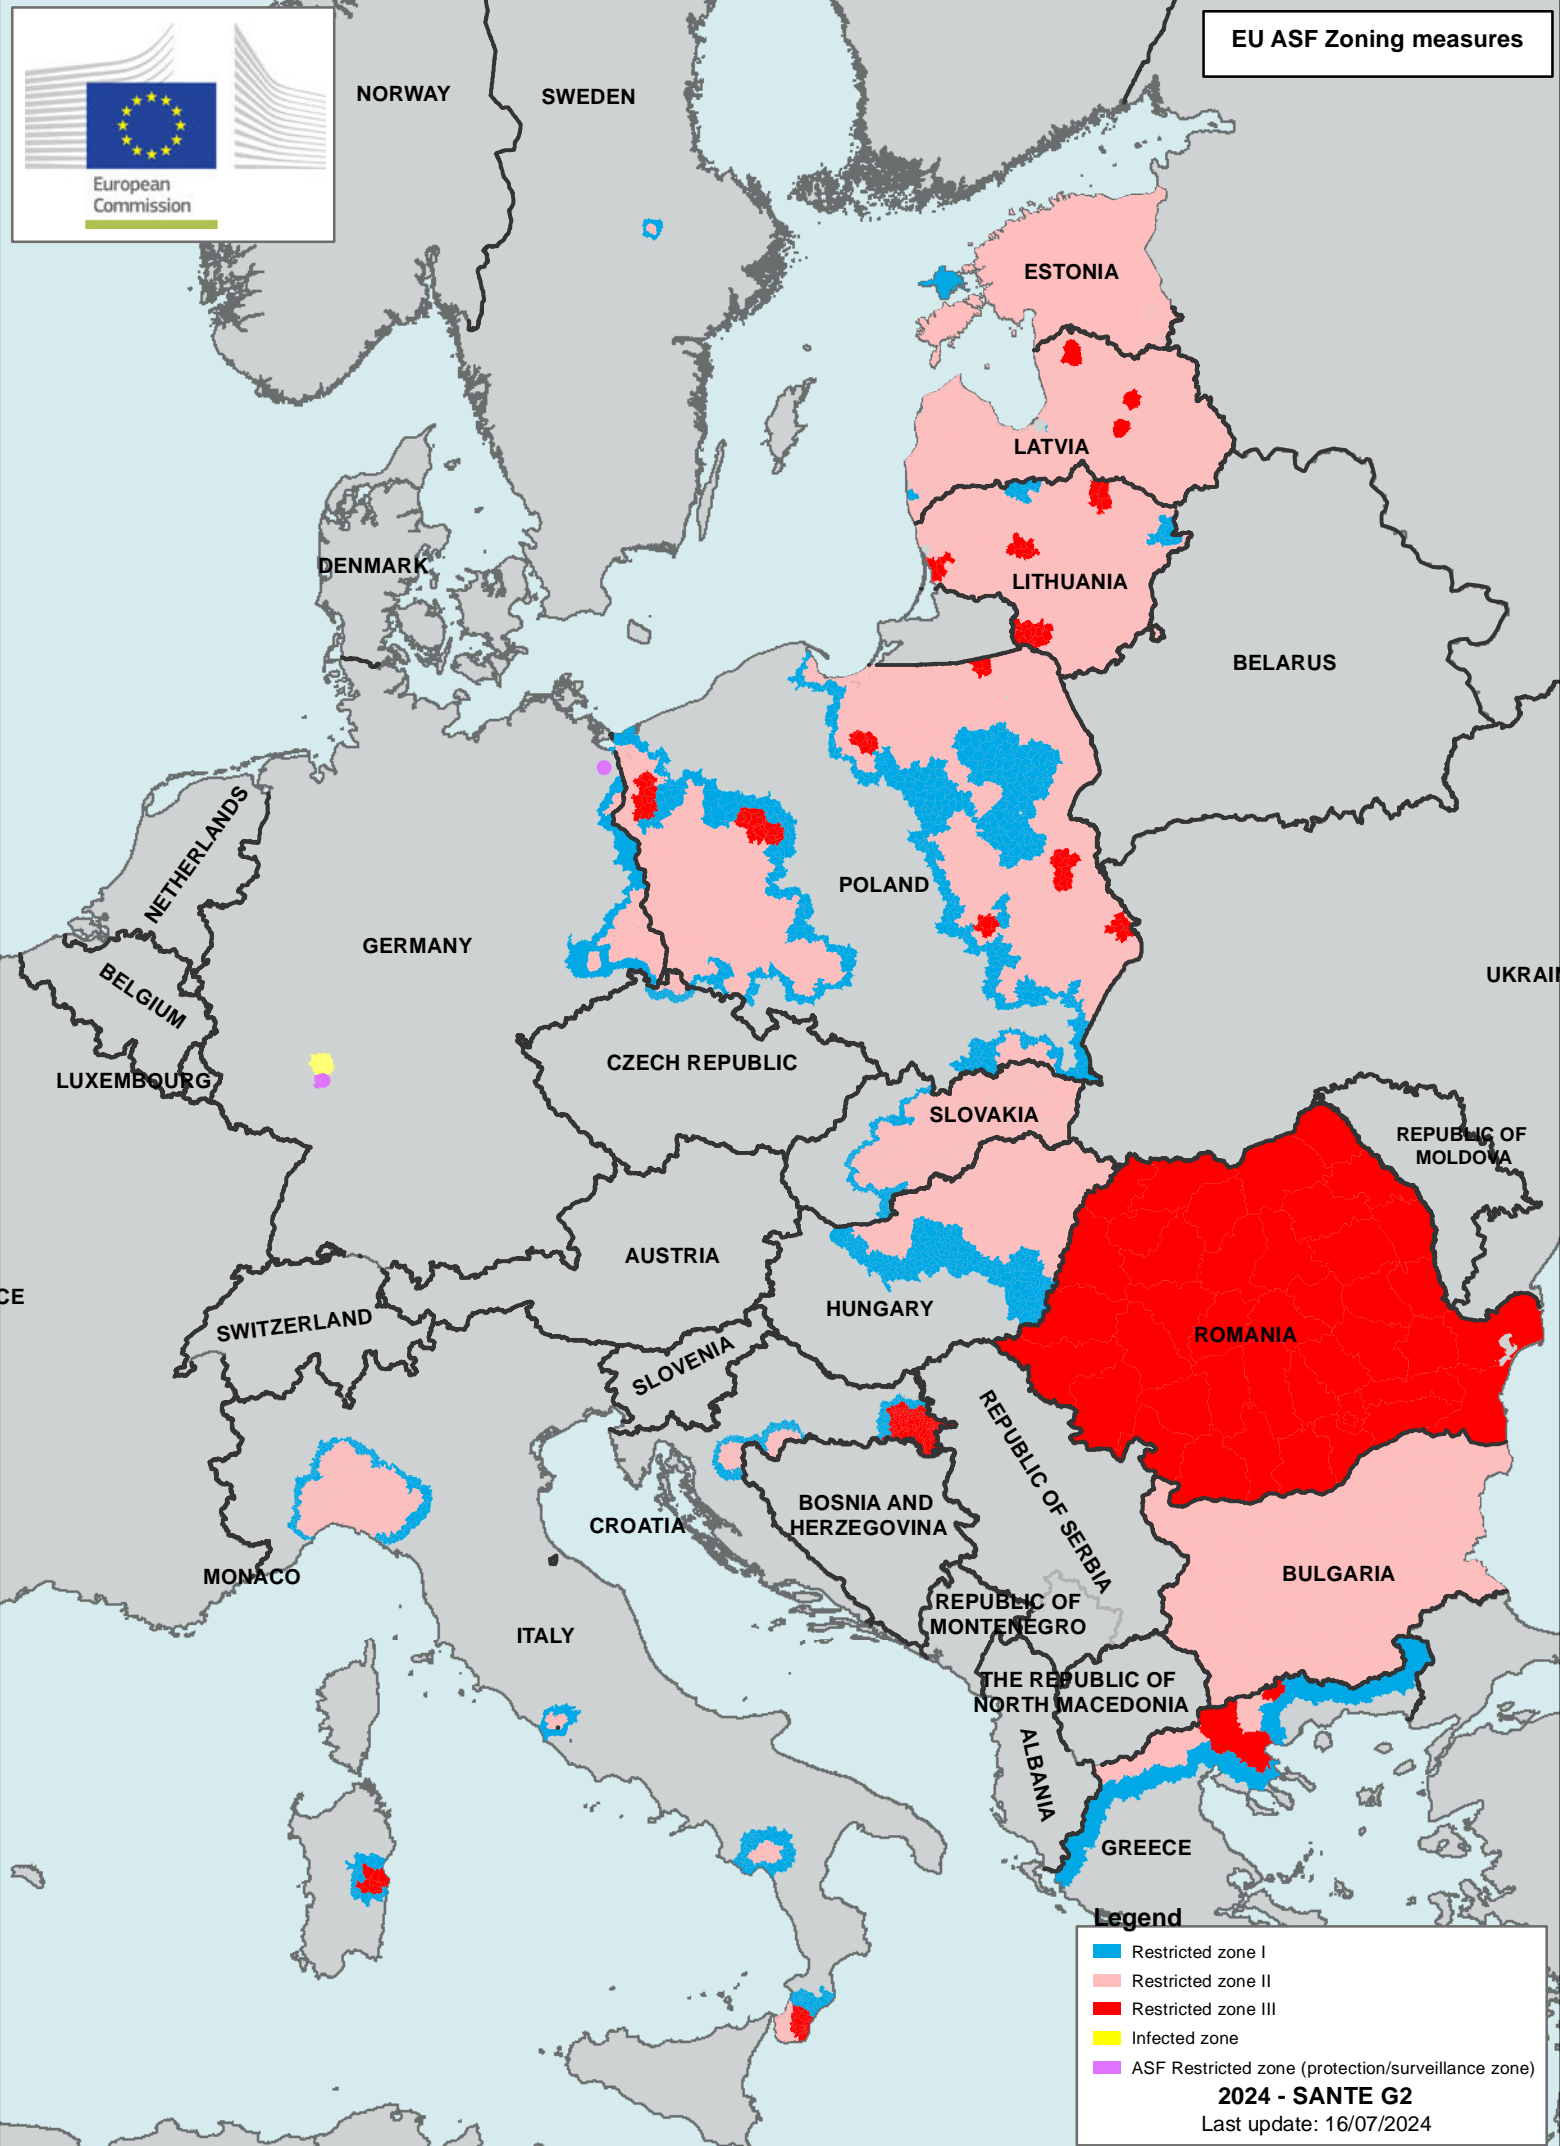

EU ASF Zoning measures

Legend

- Restricted zone I
- Restricted zone II
- Restricted zone III
- Infected zone
- ASF Restricted zone (protection/surveillance zone)

2024 - Sante G2
Last update: 16/07/2024