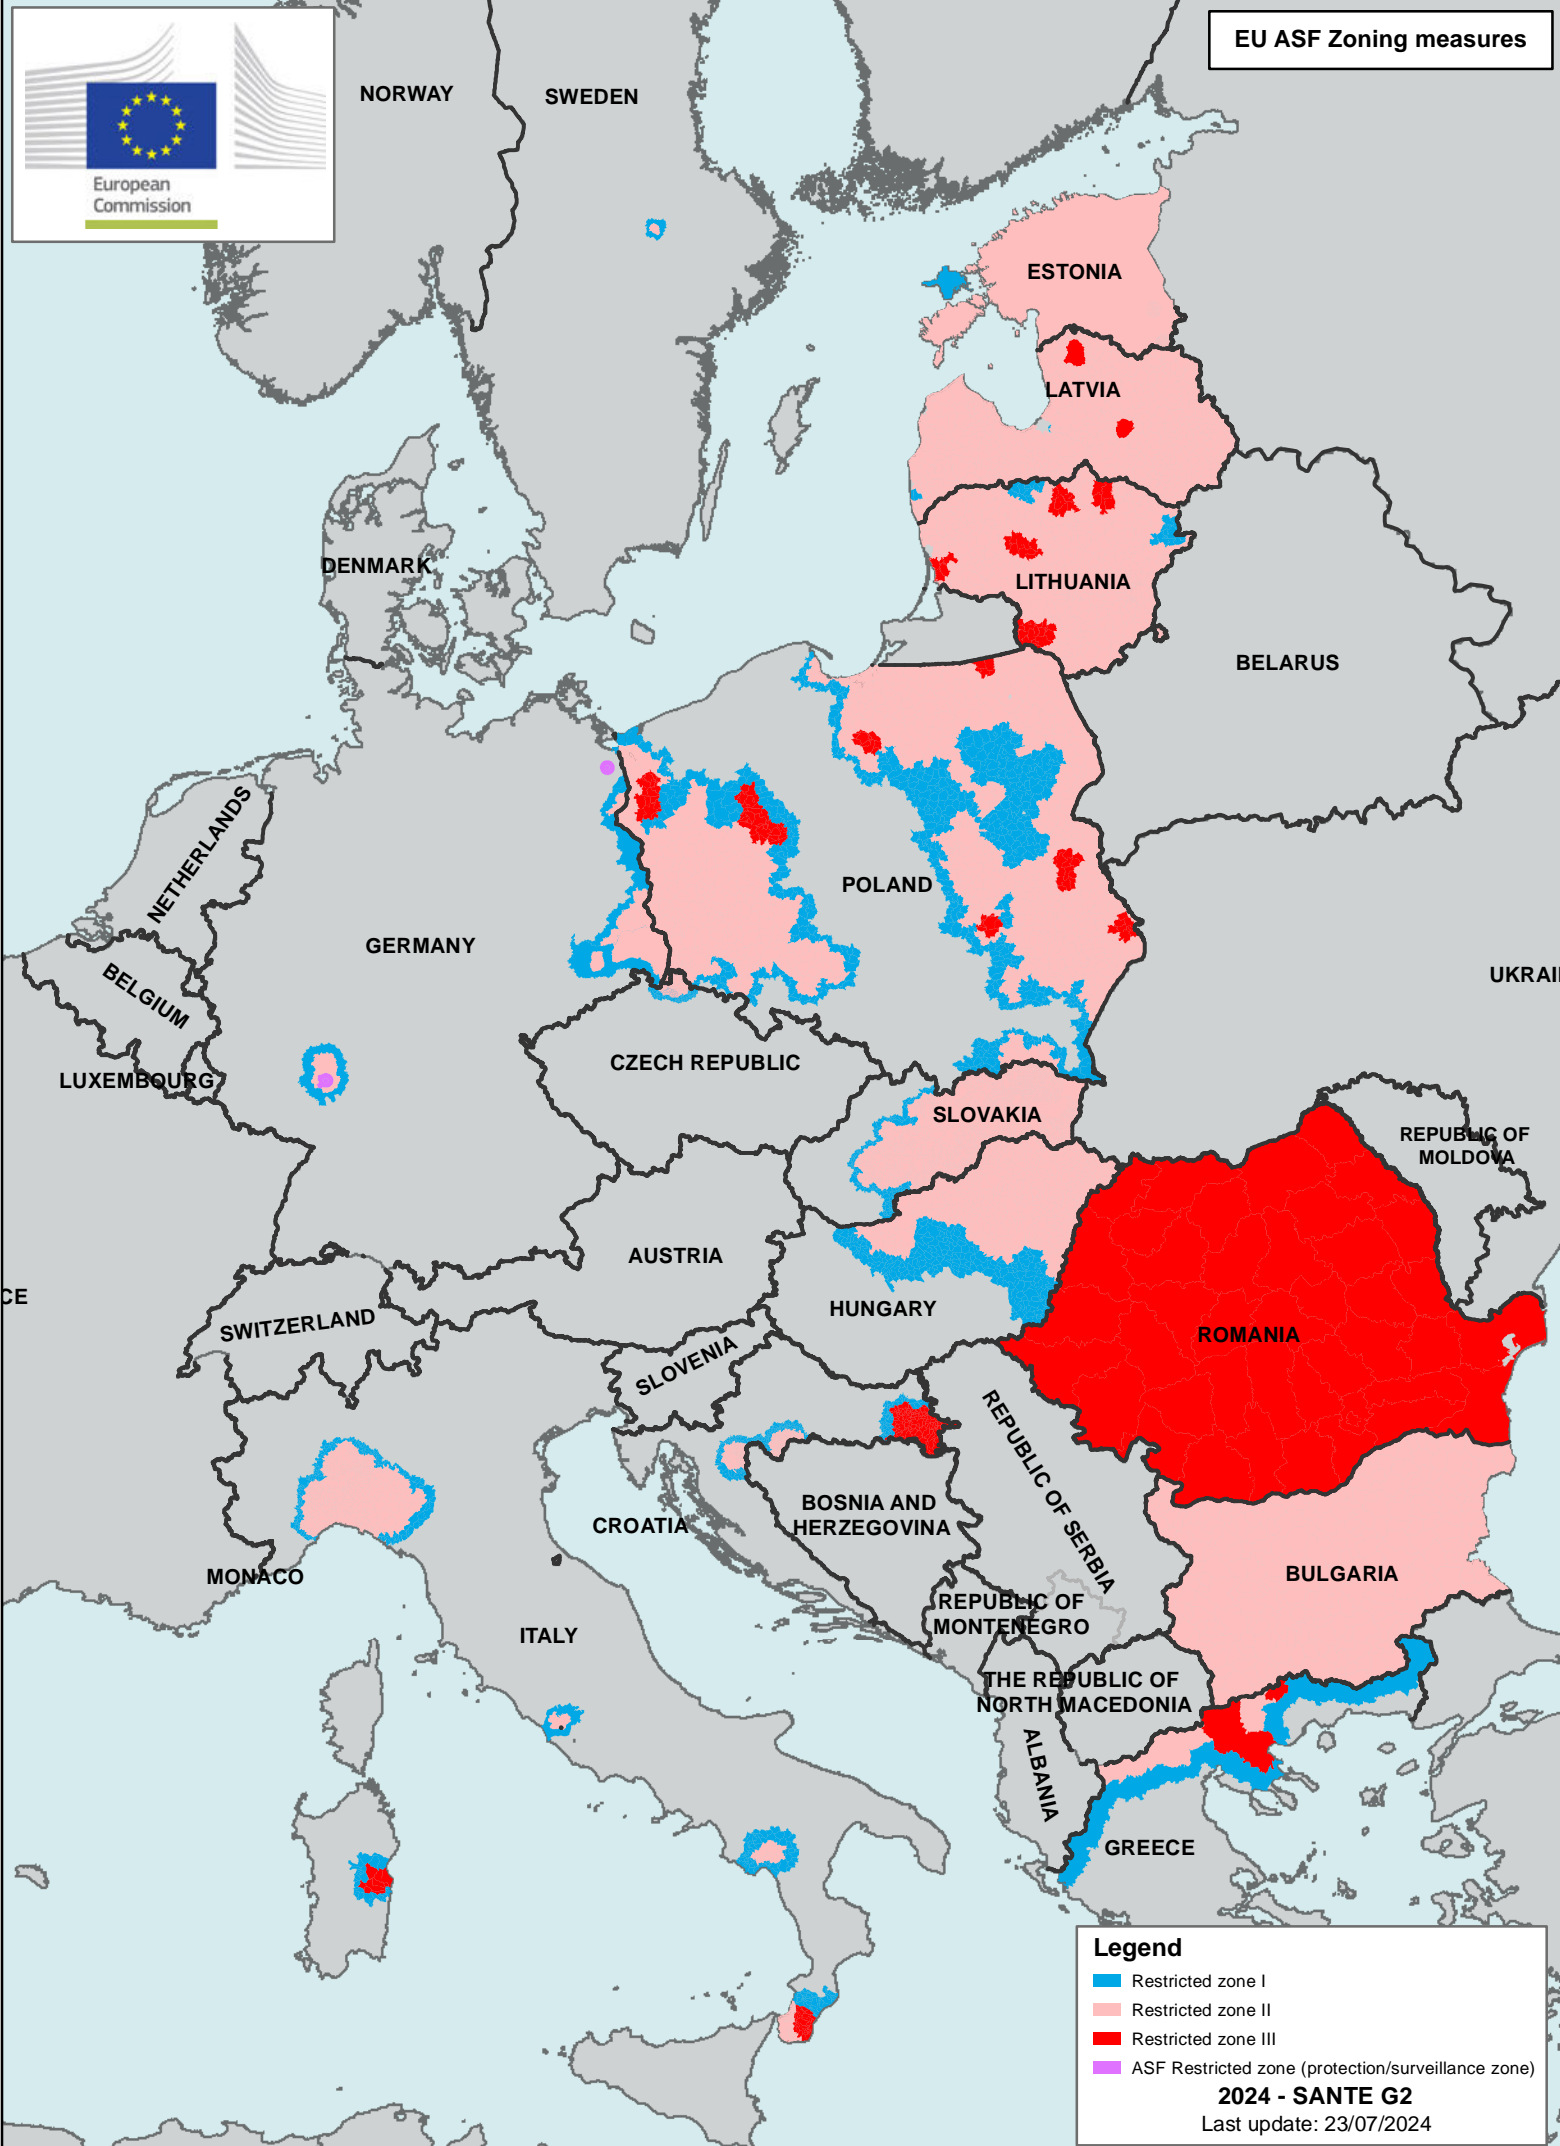

EU ASF Zoning measures

**Legend**

- Restricted zone I
- Restricted zone II
- Restricted zone III
- ASF Restricted zone (protection/surveillance zone)

**2024 - Sante G2**  
Last update: 23/07/2024