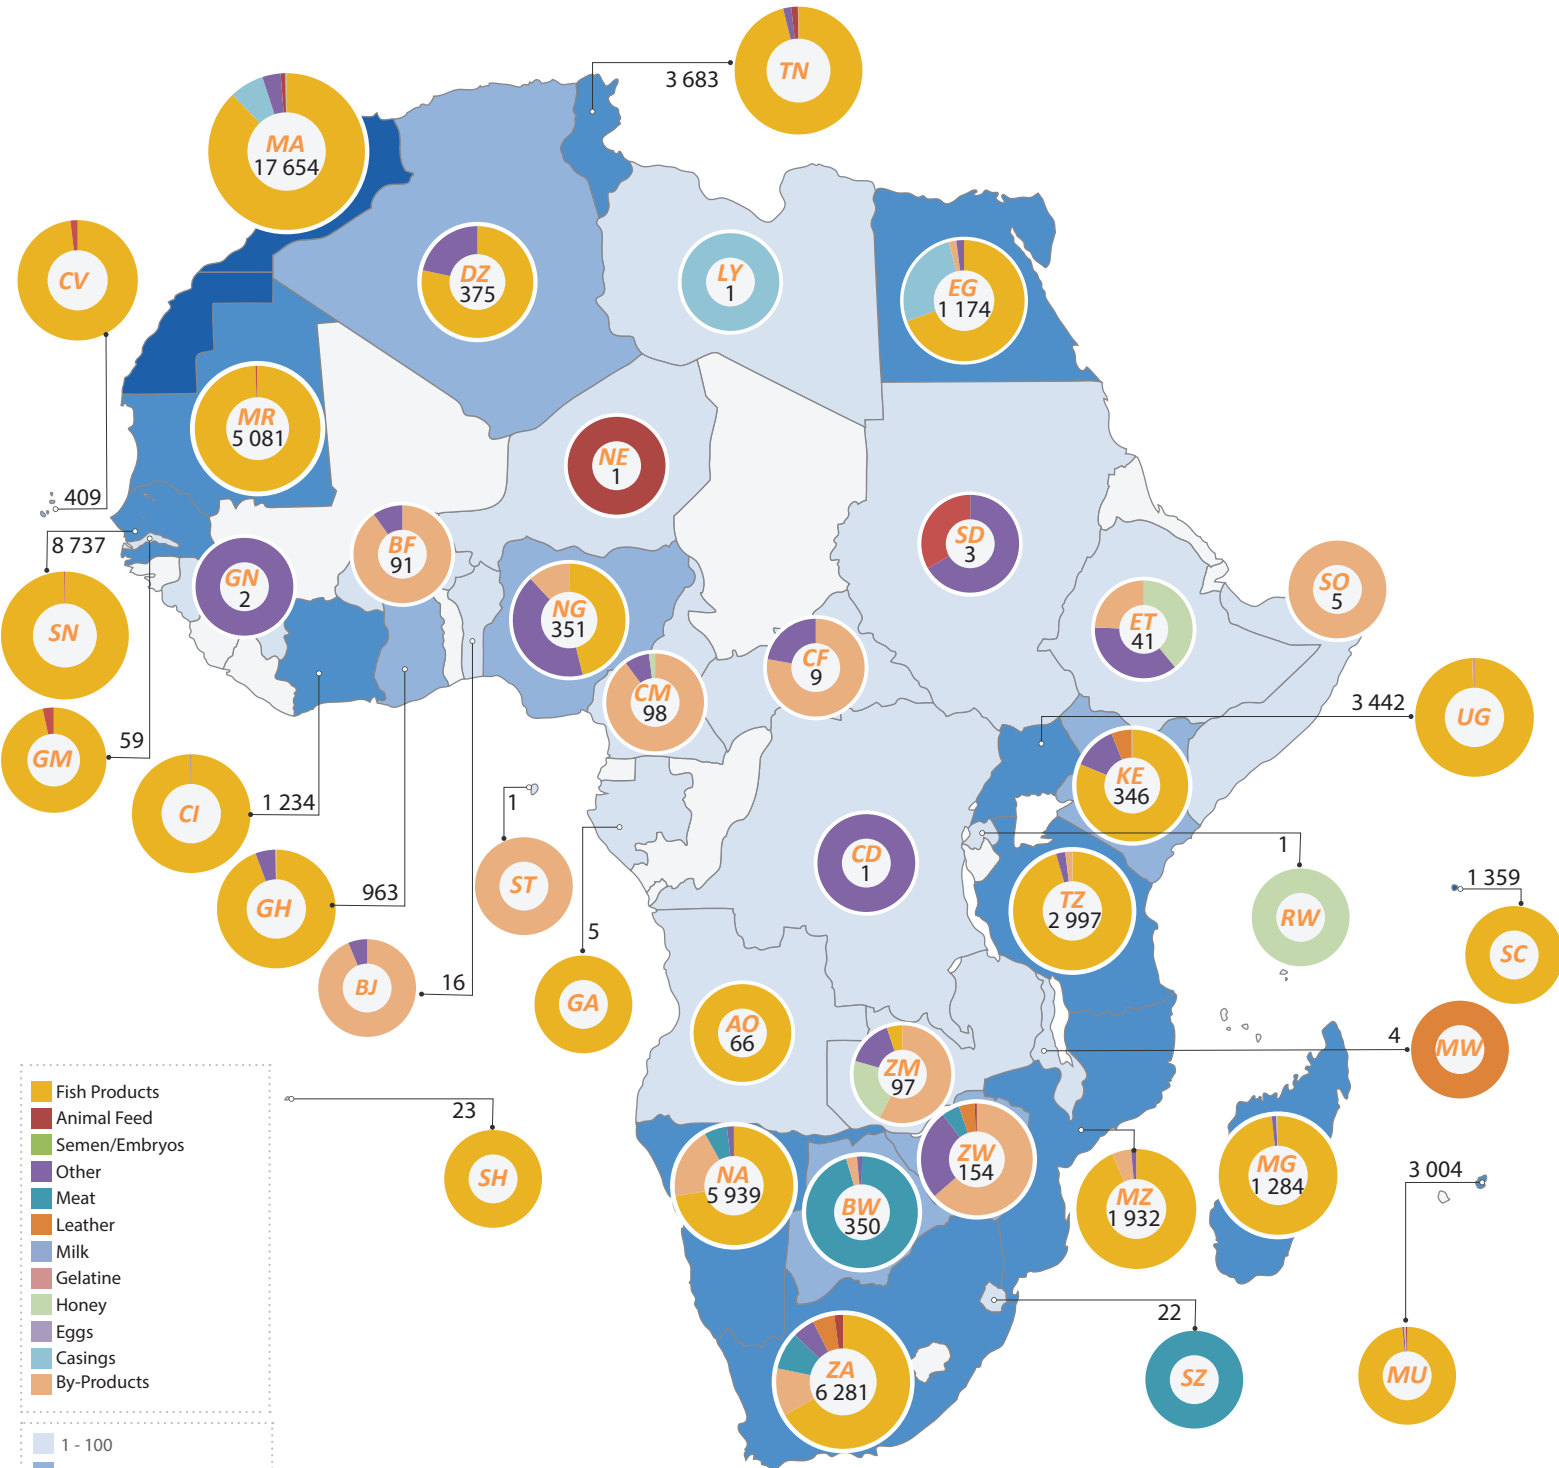

2017

TRAdE Control and Expert System (TRACES)

Africa | CVEDP issued

- Fish Products
- Animal Feed
- Semen/Embryos
- Other
- Meat
- Leather
- Milk
- Gelatine
- Honey
- Eggs
- Casings
- By-Products

- 1 - 100
- 101 - 1 000
- 1 001 - 10 000
- 10 001 - 20 000

Total: 67 295 CVEDP issued