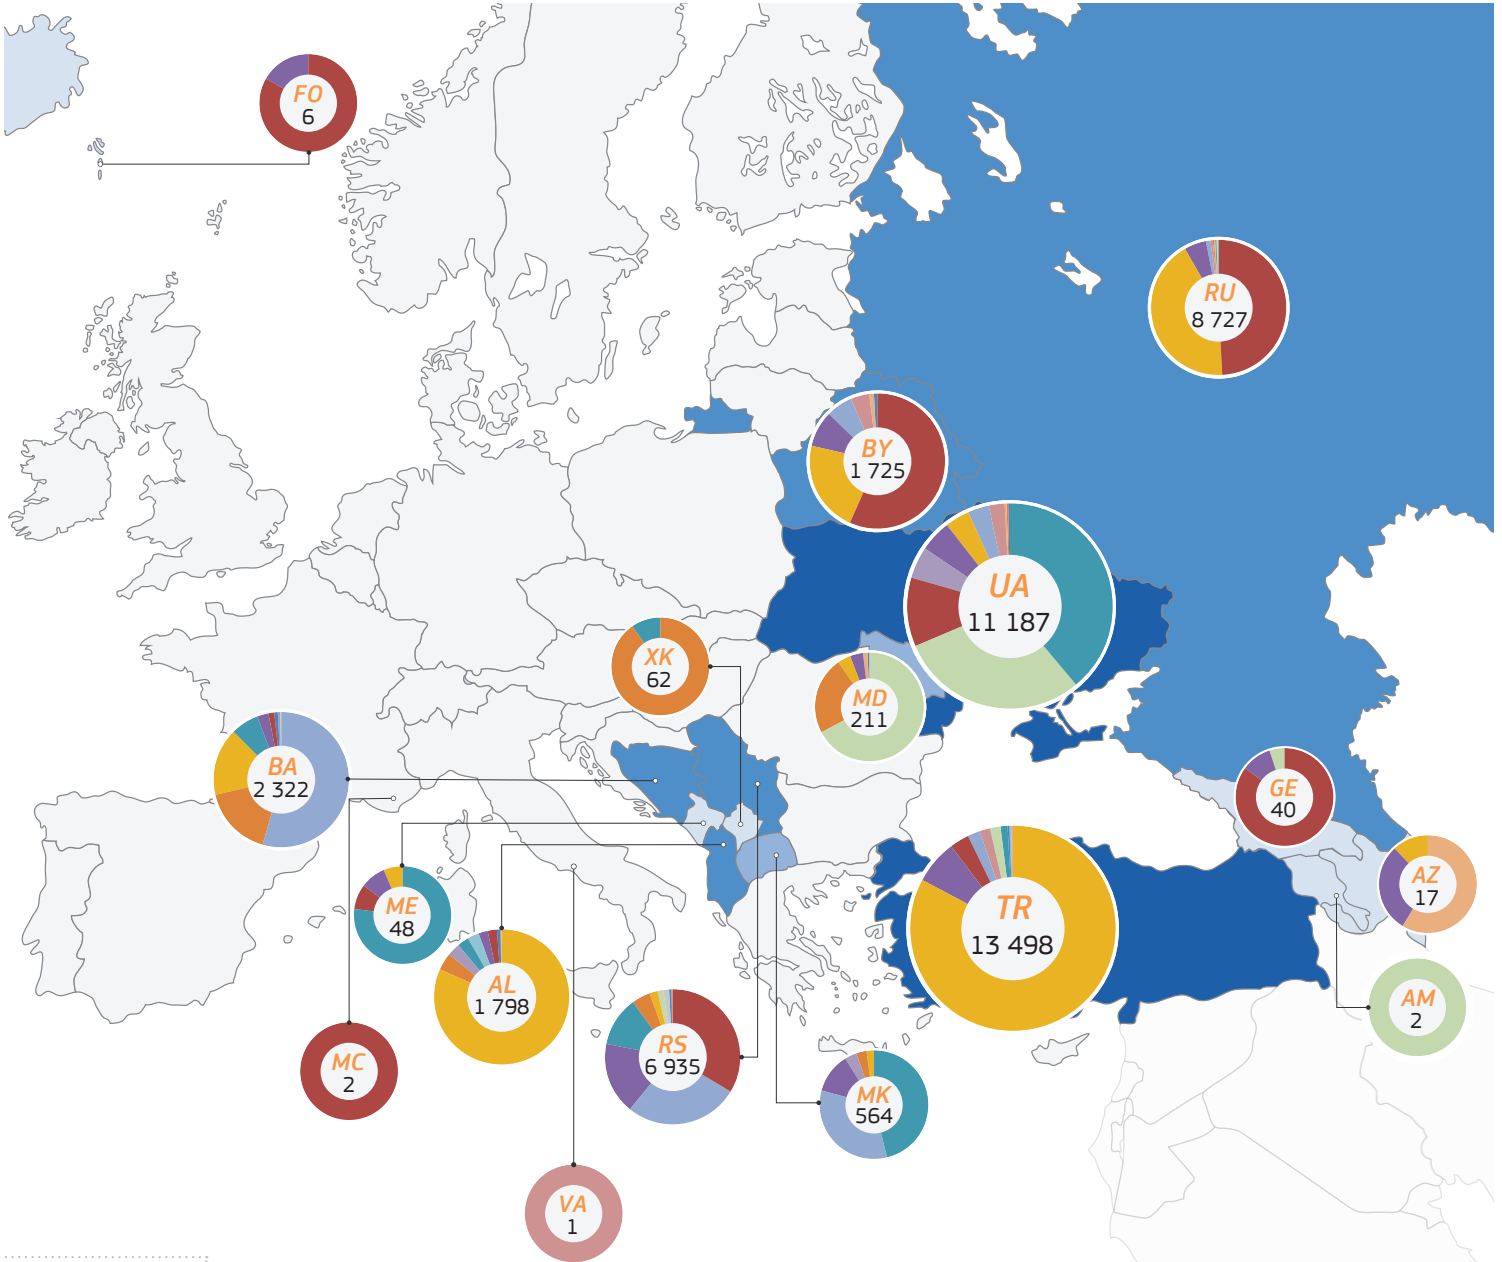

2020

TRAdE Control and Expert System (TRACES)

Europe | **CVEDP/CHED-P issued**

- Fish Product
- Other live animals
- Animal Feed
- Semen/Embryos
- Other
- Meat
- Leather
- Milk
- Gelatine
- Honey
- Eggs
- Casings
- By-Products
- Fertilizers

- 1 - 100
 - 101 - 1 000
 - 1 001 - 10 000
 - 10 001 - 20 000
- Total: 46 394 CVEDP/CHED-P issued