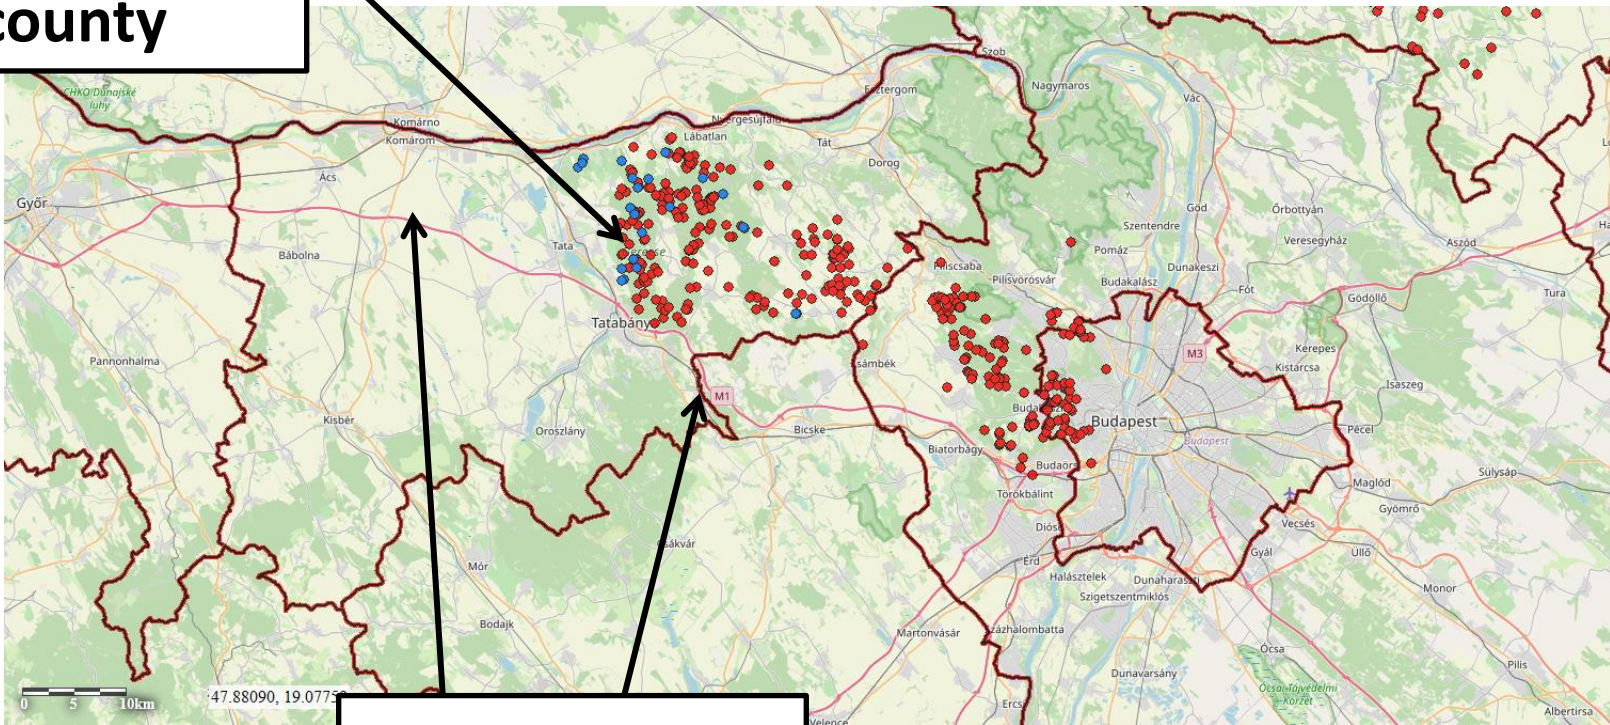

Ministry of Agriculture

ASF cases in Hungary in wild boar

Overview of ASF cases in Hungary in wild boar

County	Frequency (number)	Percentage (%)
Békés	120	1,32
Borsod-Abaúj-Zemplén	5063	55,65
Hajdú-Bihar	306	3,36
Heves	1637	17,99
Jász-Nagykun-Szolnok	179	1,97
Komárom-Esztergom	311	3,42
Nógrád	765	8,41
Pest	264	2,91
Szabolcs-Szatmár-Bereg	452	4,97
TOTAL	9097	100

Ministry of Agriculture

cases

**Komárom-
Esztergom
county**

Latest developments

M1 motorway

Latest developments

No change of Part I and Part II: only area of SRT has changed: 37 GMUs have become SRT

Review of compensation: proportional, fair and encouraging amounts

- base is the number of wild boars hunted during 2019/2020 hunting year
 - goal is 150%
 - 40% of the target to be shot by 30th September
- As of 30th September 2020: 40,9% of the target was met (country average)
- Hunting year end on 28th of February

Surveillance in wild boars – 2020

County	Shot for decreasing population	Found dead	Roadkill	Shot due to clinical symptoms	Shot during hunting	NA	Total
Bács-Kiskun	2655	5	4	2	315	1	2982
Baranya	1429	27	6	4	265	2	1733
Békés	1213	118	2	1	92	2	1428
Borsod-Abaúj-Zemplén	8459	4054	22	27	3	12	12577
Csongrád	913	3	2	1	121	2	1042
Fejér	6187	38	42	7	900	6	7180
Győr-Moson-Sopron	2012	19	8	1	19	3	2062
Hajdú-Bihar	3531	263	12	4	222	13	4045
Heves	5728	548	14	5	14	7	6316
Jász-Nagykun-Szolnok	1016	96	2	1	170	12	1297
Komárom-Esztergom	7713	218	30	9	1475	15	9460
Nógrád	9684	528	13	2	562	13	10802
Pest	11456	368	66	7	2161	23	14081
Somogy	2157	21	5		76	9	2268
Szabolcs-Szatmár-Bereg	3861	426	5	1	80	20	4393
Tolna	2323	11	16	1	81	6	2438
Vas	1208	22	22		16	9	1277
Veszprém	1364	247	52	2	52	7	1724
Zala	1530	14	2	2	69	5	1622
Total	74439	7026	325	77	6693	167	88727