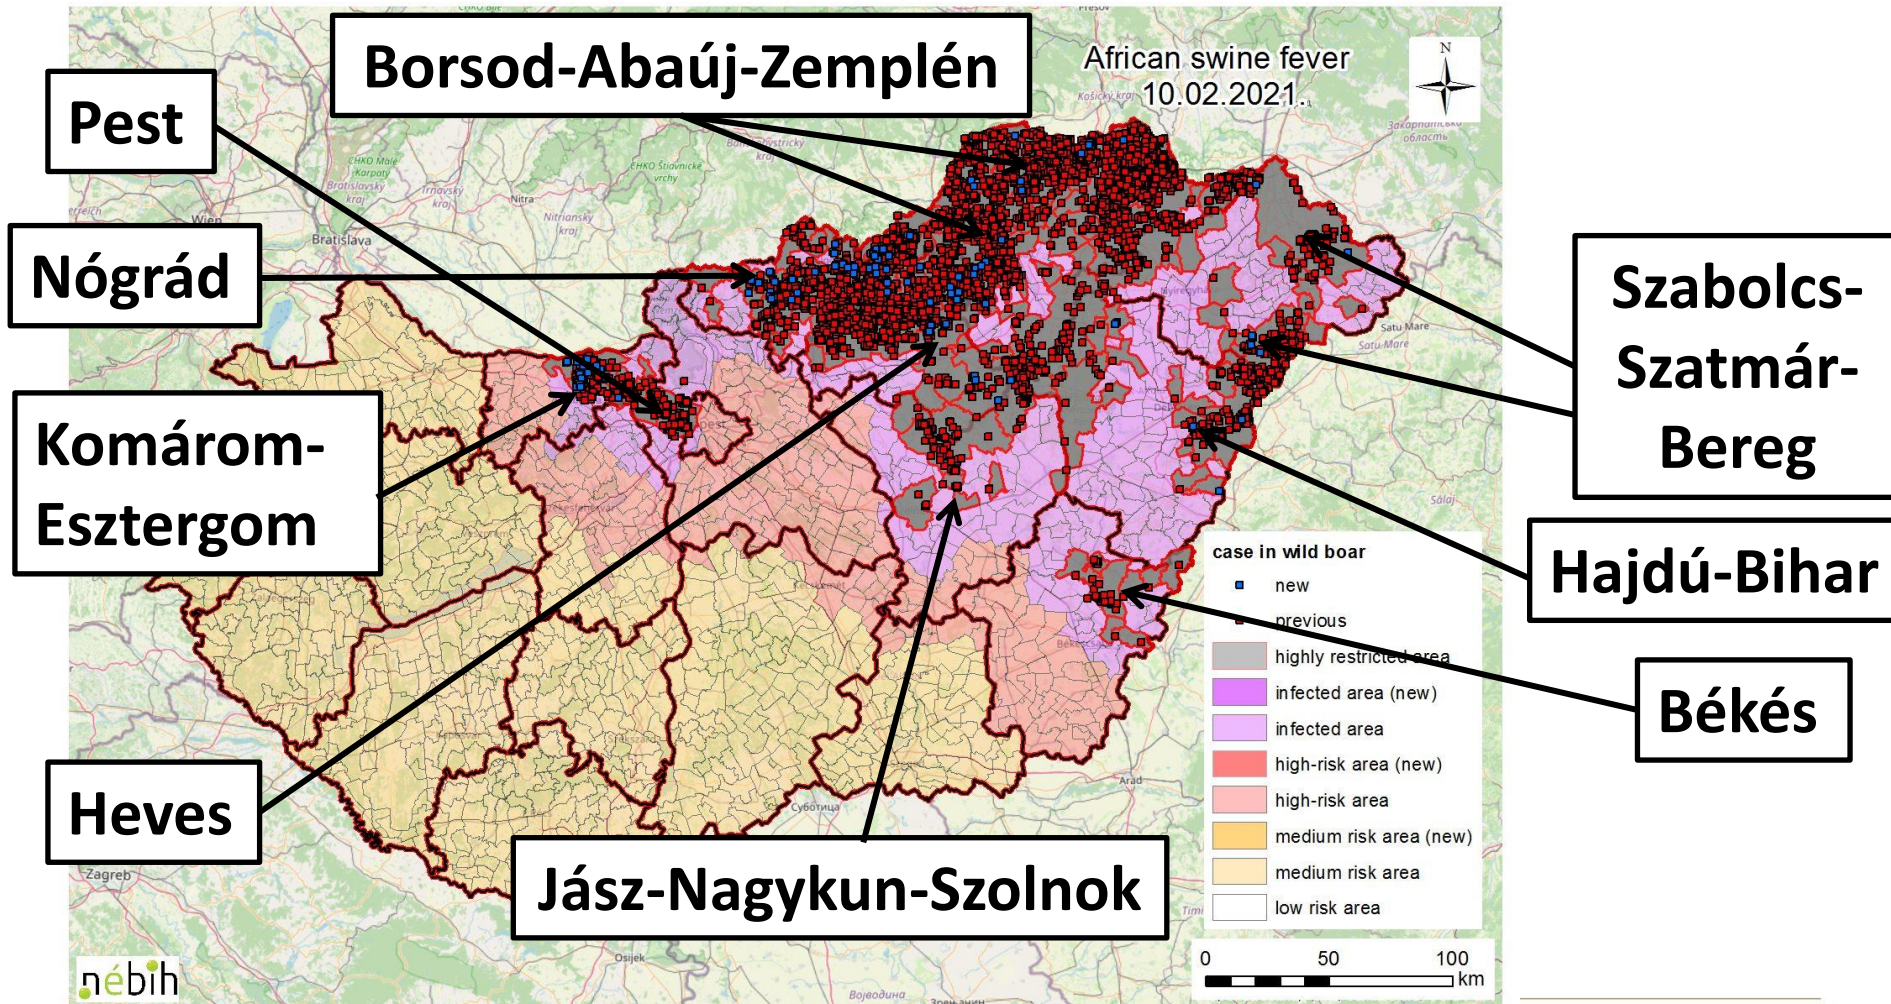

Ministry of Agriculture

Update on the epidemiological situation and the measures regarding African swine fever in Hungary

Meeting of the Standing Committee of Plants, Animals, Food and Feed
Brussels, 11 February 2021

Ministry of Agriculture

ASF cases in Hungary in wild boar

Overview of ASF cases in Hungary in wild boar

County	Frequency (number)	Percentage (%)
Békés	120	1,32
Borsod-Abaúj-Zemplén	5063	55,65
Hajdú-Bihar	306	3,36
Heves	1637	17,99
Jász-Nagykun-Szolnok	179	1,97
Komárom-Esztergom	311	3,42
Nógrád	765	8,41
Pest	264	2,91
Szabolcs-Szatmár-Bereg	452	4,97
TOTAL	9097	100

Ministry of Agriculture

cases

**Komárom-
Esztergom
county**

Latest developments

M1 motorway

Latest developments

No change of Part I and Part II: only area of SRT has changed: 37 GMUs have become SRT

Review of compensation: proportional, fair and encouraging amounts

- base is the number of wild boars hunted during 2019/2020 hunting year
 - goal is 150%
 - 40% of the target to be shot by 30th September
- As of 30th September 2020: 40,9% of the target was met (country average)
- Hunting year end on 28th of February