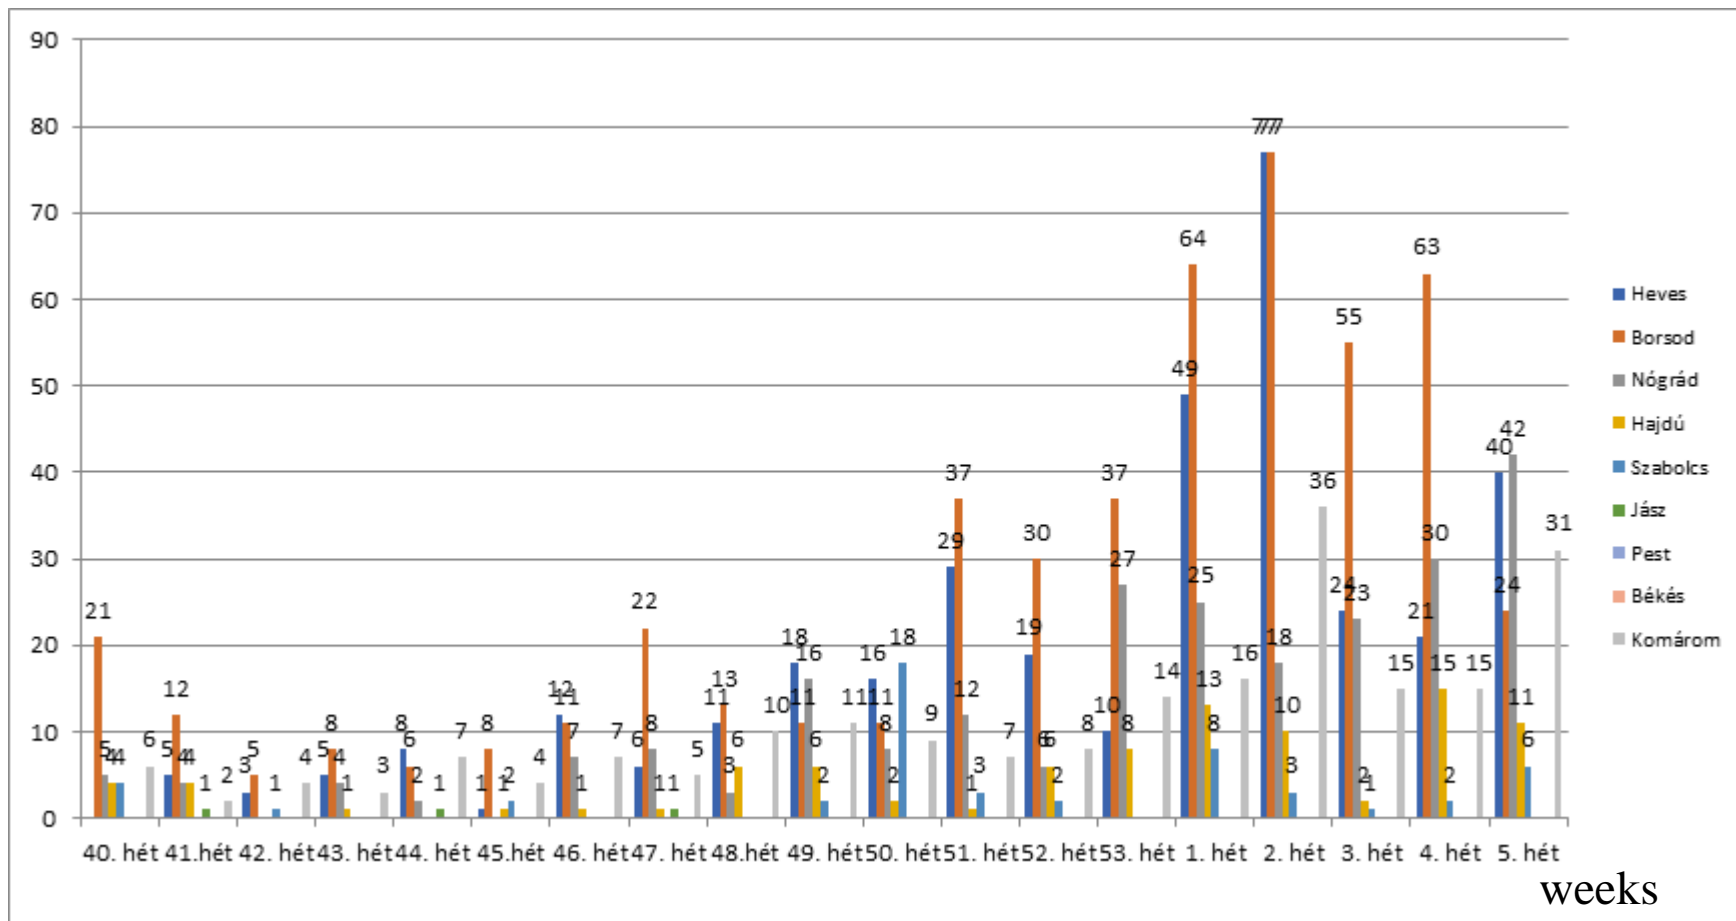

Ministry of Agriculture

ASF cases in Hungary in wild boar

Overview of ASF cases in Hungary in wild boar

County	Frequency (number)	Percentage (%)
Békés	120	1,32
Borsod-Abaúj-Zemplén	5063	55,65
Hajdú-Bihar	306	3,36
Heves	1637	17,99
Jász-Nagykun-Szolnok	179	1,97
Komárom-Esztergom	311	3,42
Nógrád	765	8,41
Pest	264	2,91
Szabolcs-Szatmár-Bereg	452	4,97
TOTAL	9097	100

Ministry of Agriculture

cases

**Komárom-
Esztergom
county**

Latest developments

M1 motorway

Latest developments

No change of Part I and Part II: only area of SRT has changed: 37 GMUs have become SRT

Review of compensation: proportional, fair and encouraging amounts

- base is the number of wild boars hunted during 2019/2020 hunting year
 - goal is 150%
 - 40% of the target to be shot by 30th September
- As of 30th September 2020: 40,9% of the target was met (country average)
- Hunting year end on 28th of February