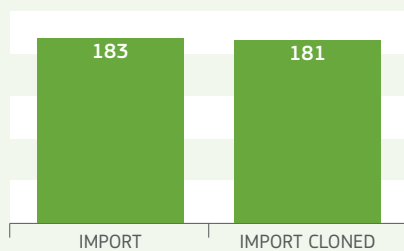

2014

Country Analysis FRENCH POLYNESIA (PF)

Central Competent Authority (CCA):
Service du développement rural
Ile du Vent
Papeete

Country specific details

First training: June 2009
 First certificate in TRACES: 03/10/2009
 Implementation rate of TRACES¹: 96 %
 Feedback rate from EU²: 99 %

¹ Ratio IMPORT / CVED
² Ratio IMPORT cloned / IMPORT

Certification activity

Number of consignments traded by category