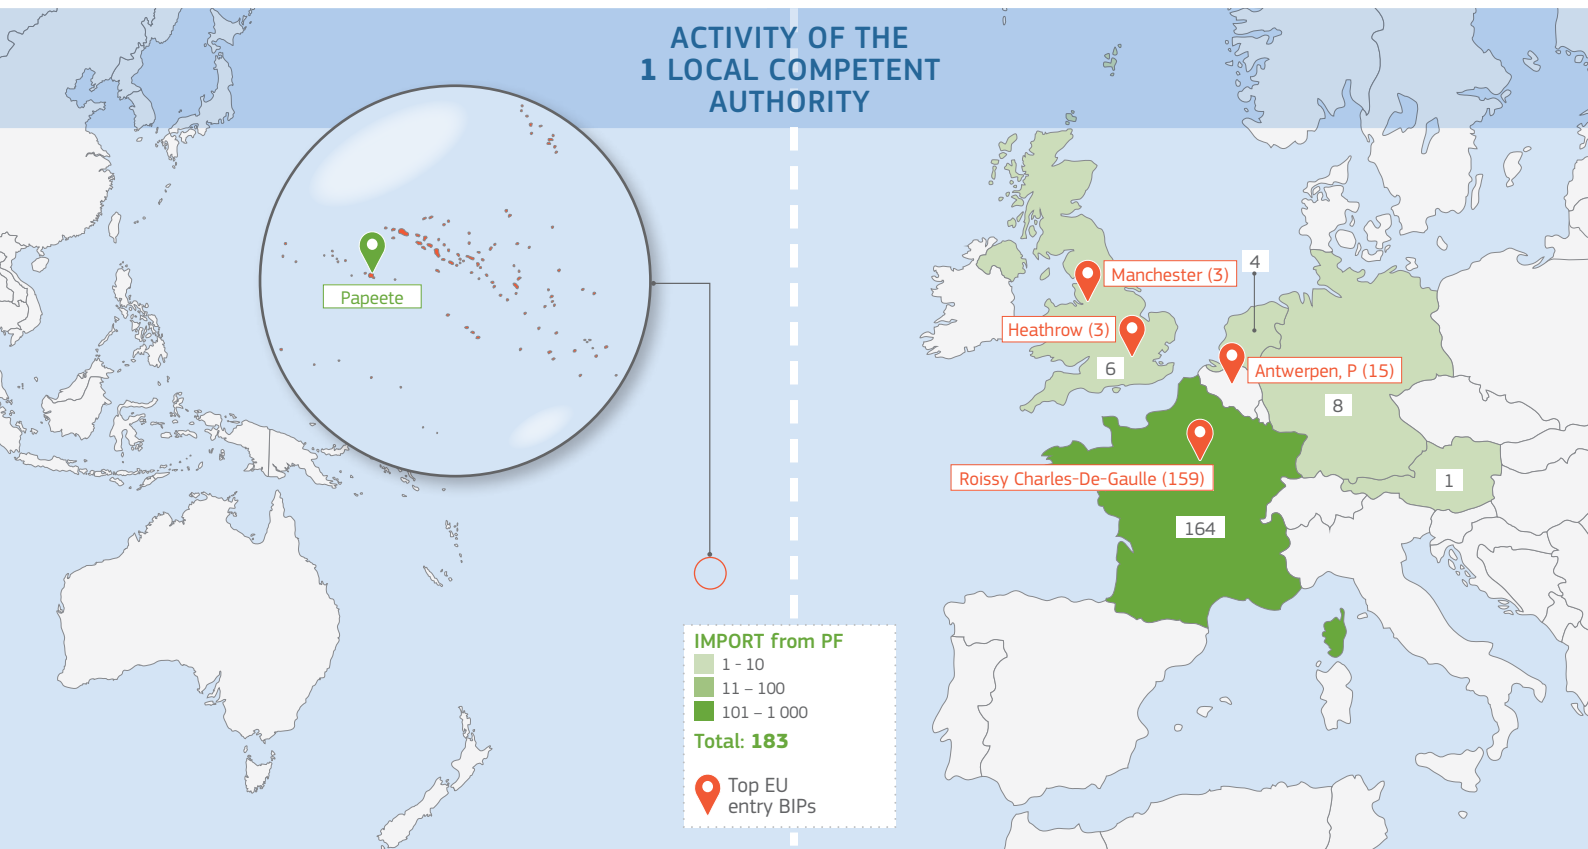

2014

Country Analysis FRENCH POLYNESIA (PF)

Central Competent Authority (CCA):
Service du développement rural
Ile du Vent
Papeete

Country specific details

First training: June 2009
 First certificate in TRACES: 03/10/2009
 Implementation rate of TRACES¹: 96 %
 Feedback rate from EU²: 99 %

¹ Ratio IMPORT / CVED
² Ratio IMPORT cloned / IMPORT

Certification activity

Number of consignments traded by category