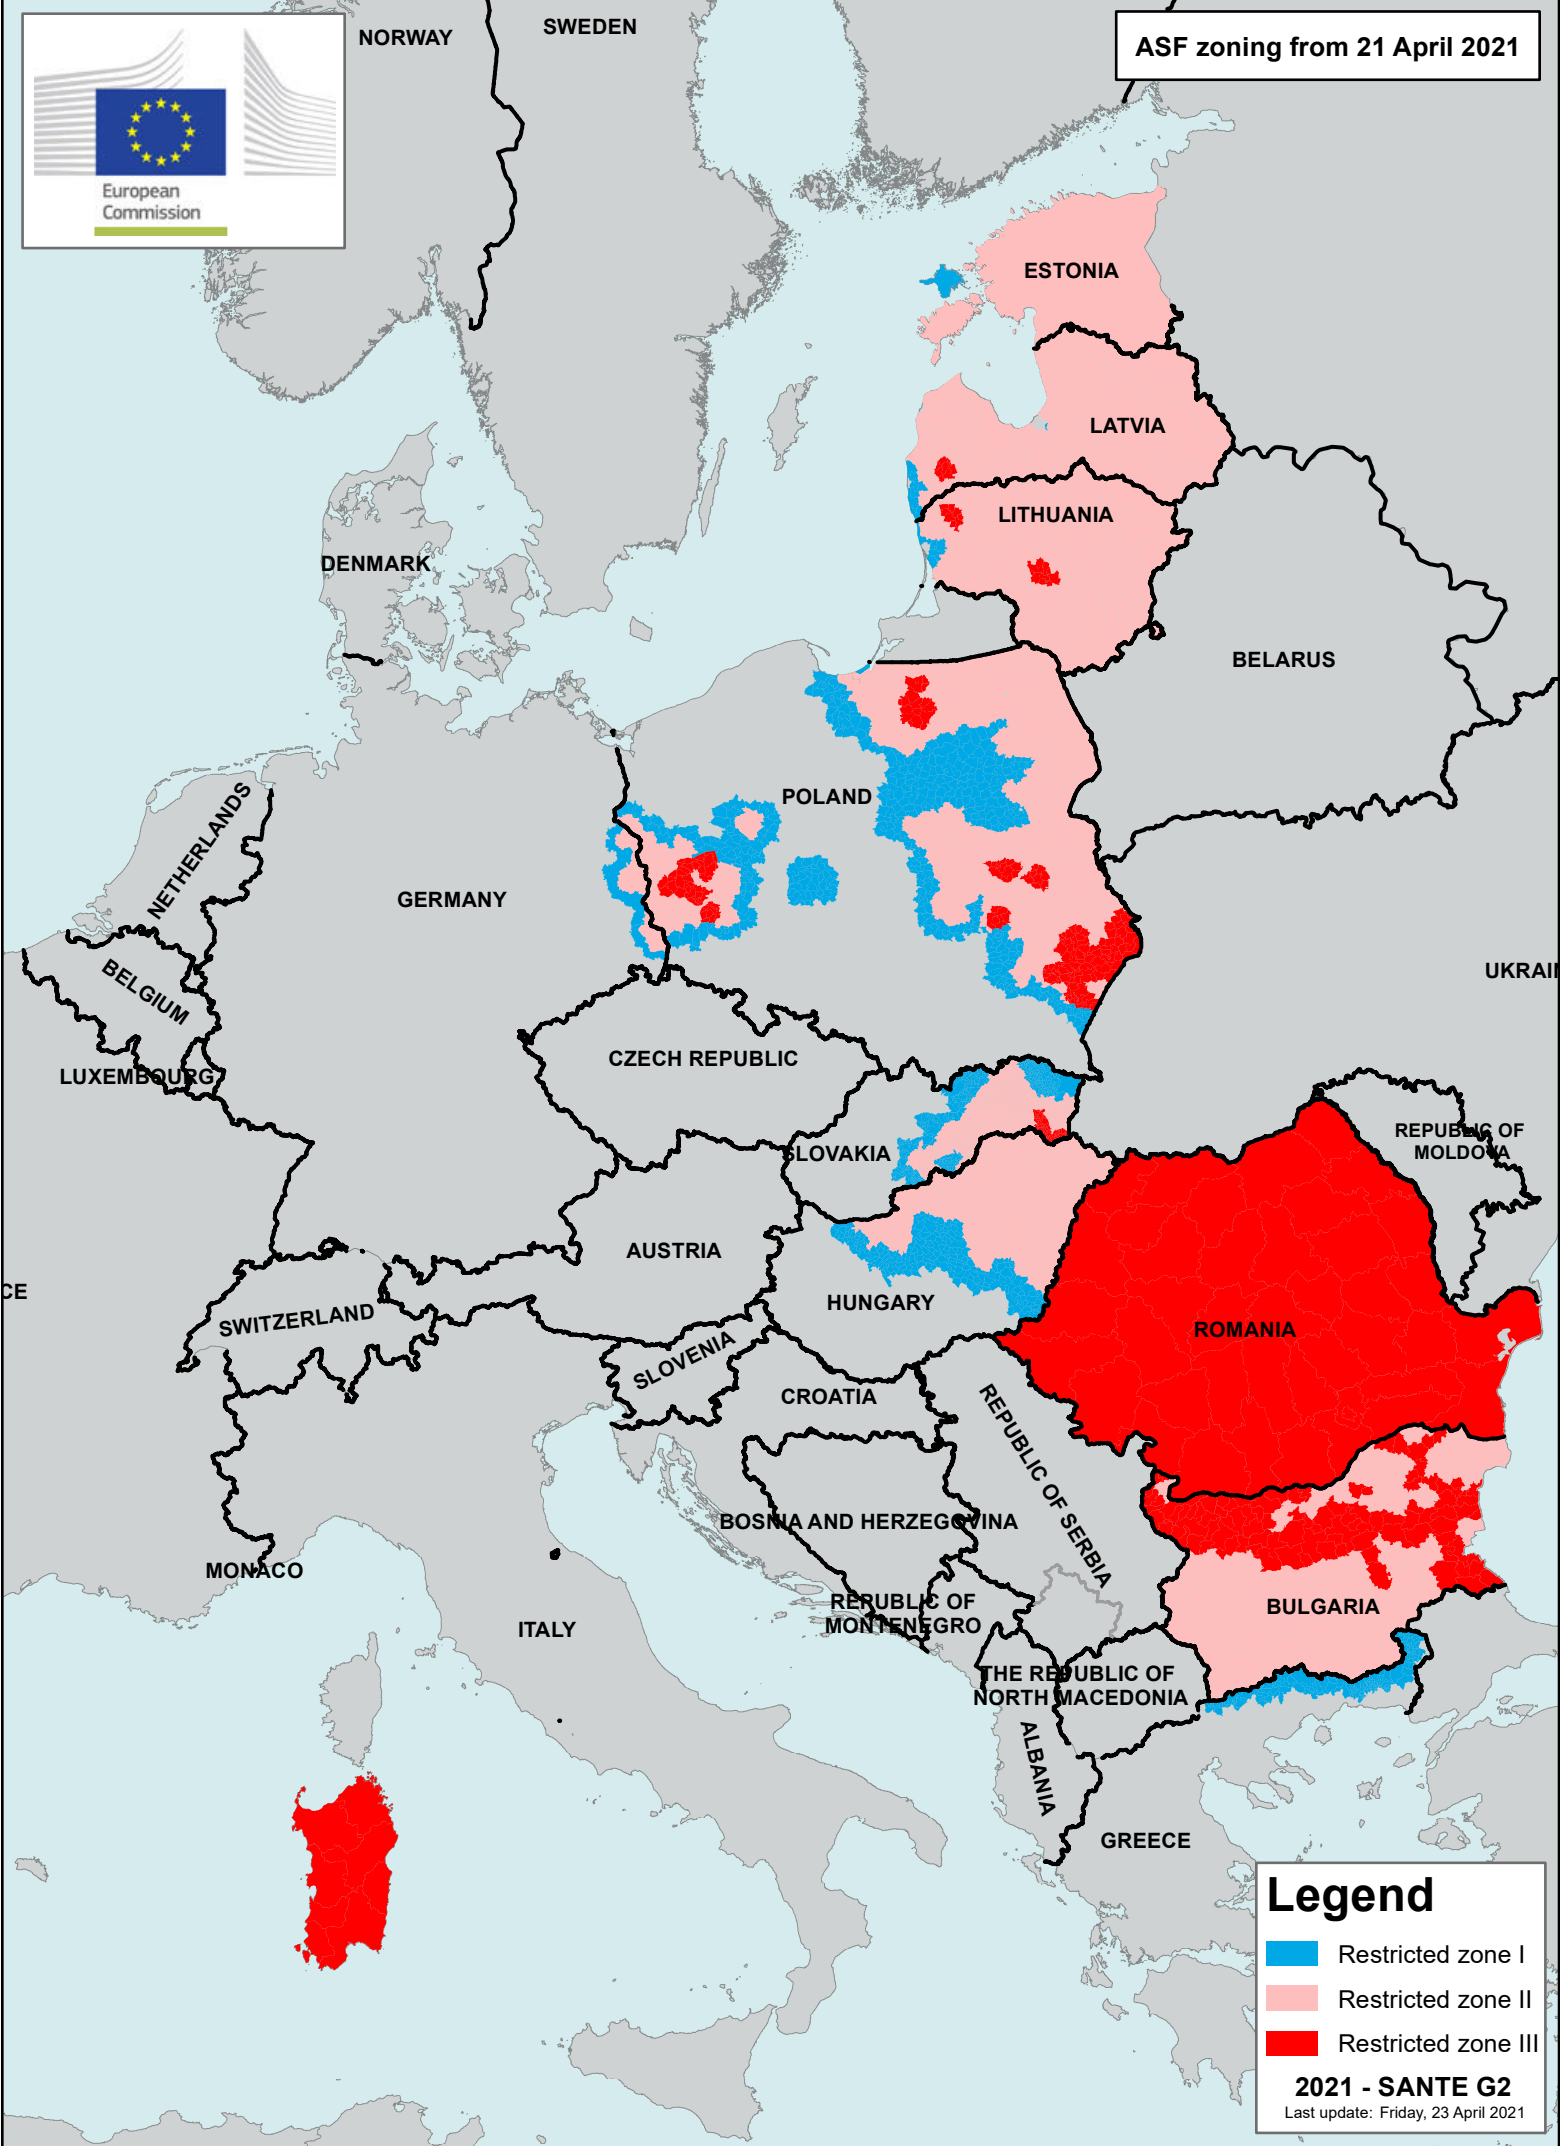

ASF zoning from 21 April 2021

**Legend**

- Restricted zone I
- Restricted zone II
- Restricted zone III

**2021 - SANTE G2**  
Last update: Friday, 23 April 2021