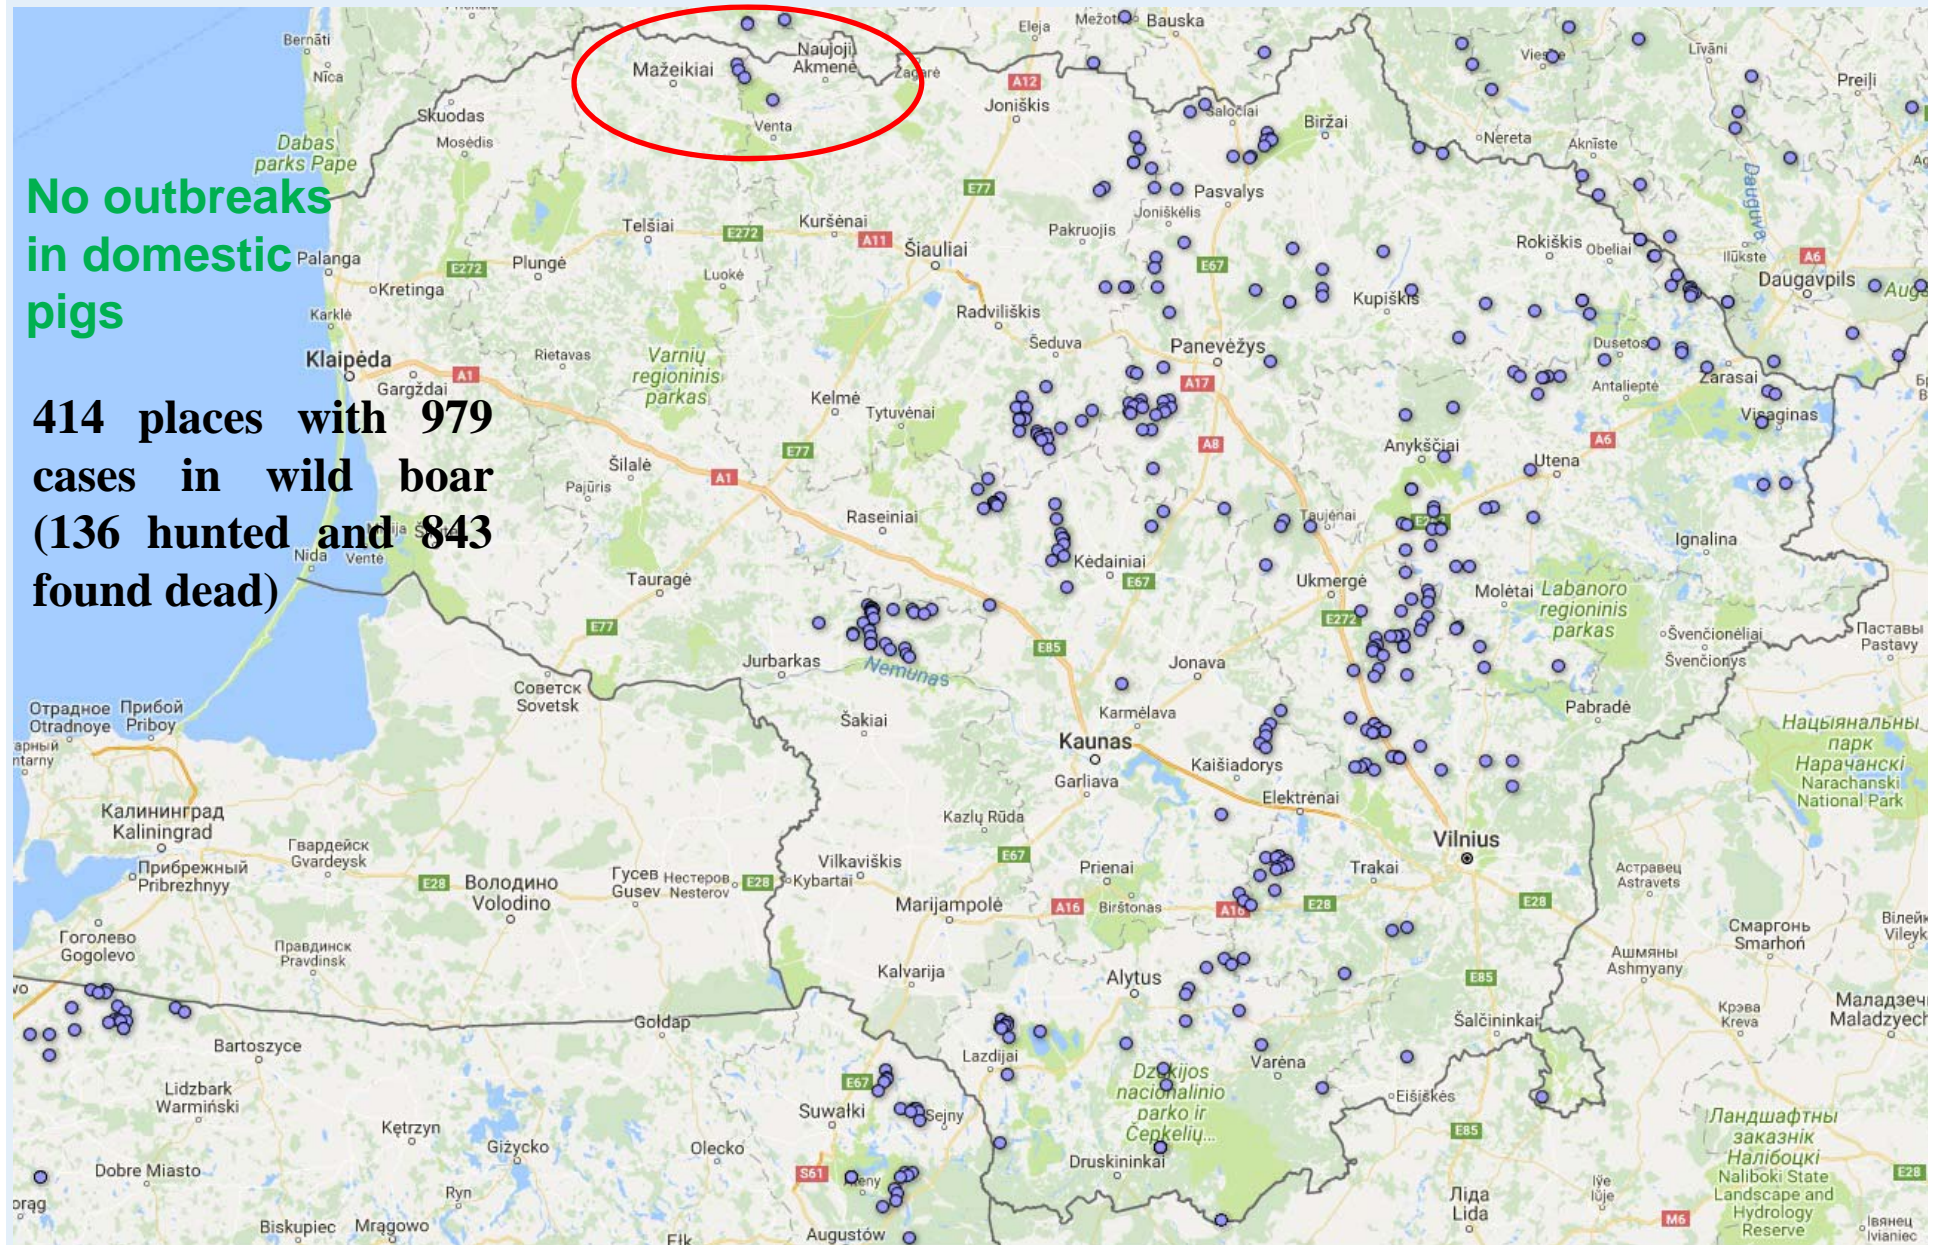

UPDATE ON AFRICAN SWINE FEVER SITUATION IN LITHUANIA

State Food and Veterinary Service
PAFF, 28/02/2018

ASF EVOLUTION

ASF 2017

ASF 2017-2018

ASF in wild boar in 2018

No outbreaks
in domestic
pigs

414 places with 979
cases in wild boar
(136 hunted and 843
found dead)