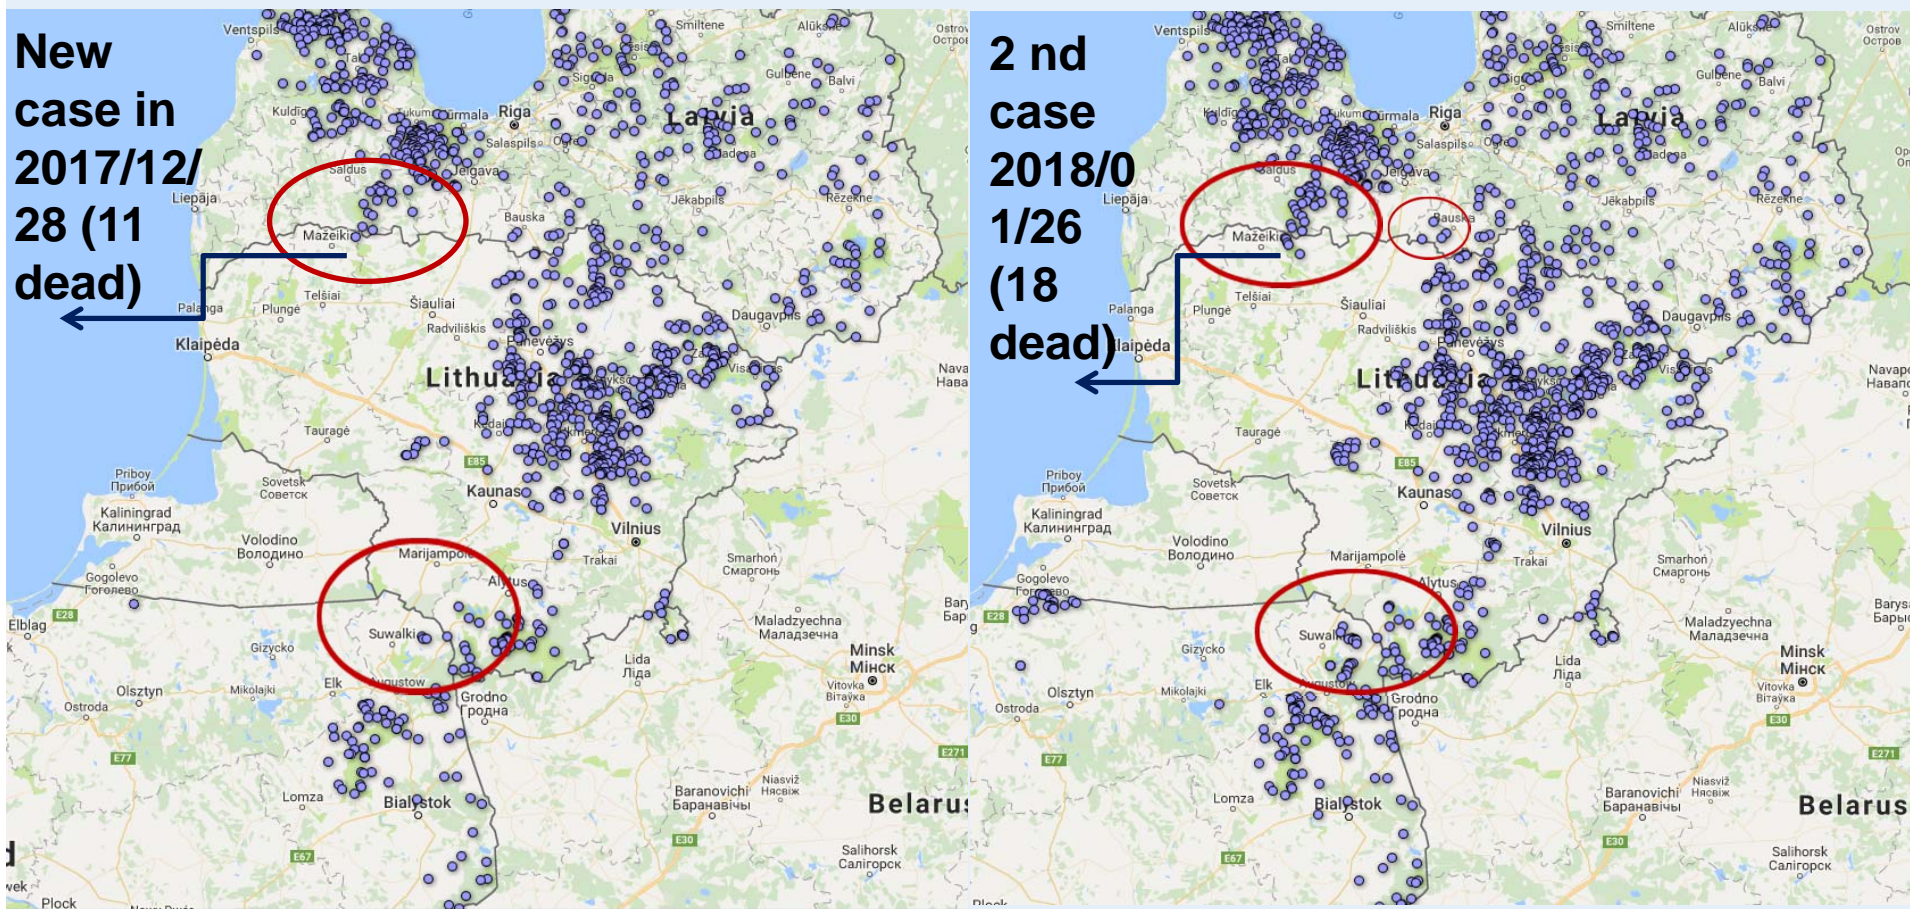

UPDATE ON AFRICAN SWINE FEVER SITUATION IN LITHUANIA

State Food and Veterinary Service
PAFF, 28/02/2018

ASF EVOLUTION

ASF 2017

ASF 2017-2018

ASF in wild boar in 2018

No outbreaks
in domestic
pigs

414 places with 979
cases in wild boar
(136 hunted and 843
found dead)