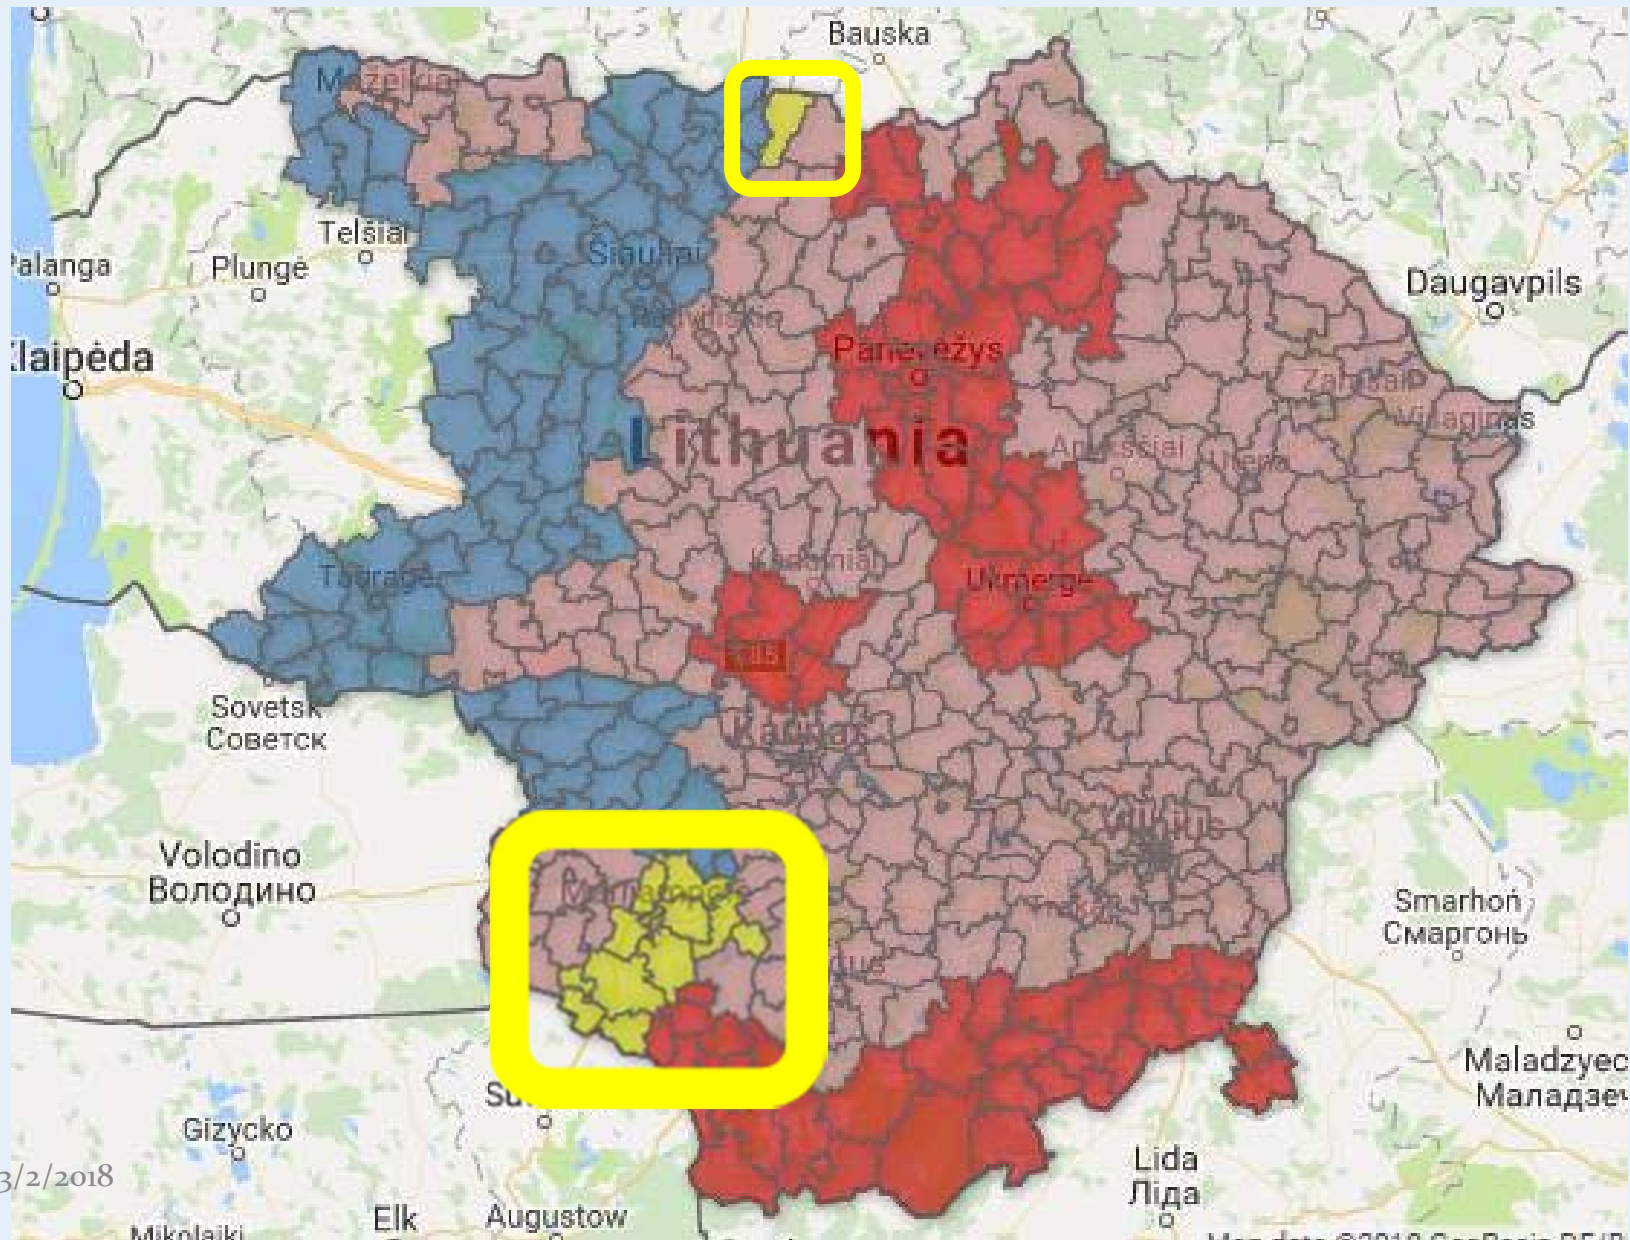

UPDATE ON AFRICAN SWINE FEVER SITUATION IN LITHUANIA

State Food and Veterinary Service
PAFF, 28/02/2018

ASF EVOLUTION

ASF 2017

ASF 2017-2018

ASF in wild boar in 2018

No outbreaks
in domestic
pigs

414 places with 979
cases in wild boar
(136 hunted and 843
found dead)

New proposal enlarge PART II

Thank you for your attention!