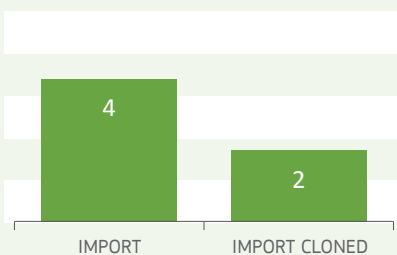

2017

TRAdE Control and Expert System (TRACES)

SINGAPORE (SG)

Central Competent Authority (CCA):
Agri-Food & Veterinary Authority
 52 Jurong Gateway Rd
 Singapore

Country specific details

First training: **April 2008**
 First certificate in TRACES: **27/01/2017**
 Implementation rate of TRACES¹: **0 %**
 Feedback rate from EU²: **50 %**

¹ Ratio IMPORT / CVED
² Ratio IMPORT cloned / IMPORT

Certification activity

Number of consignments traded by category