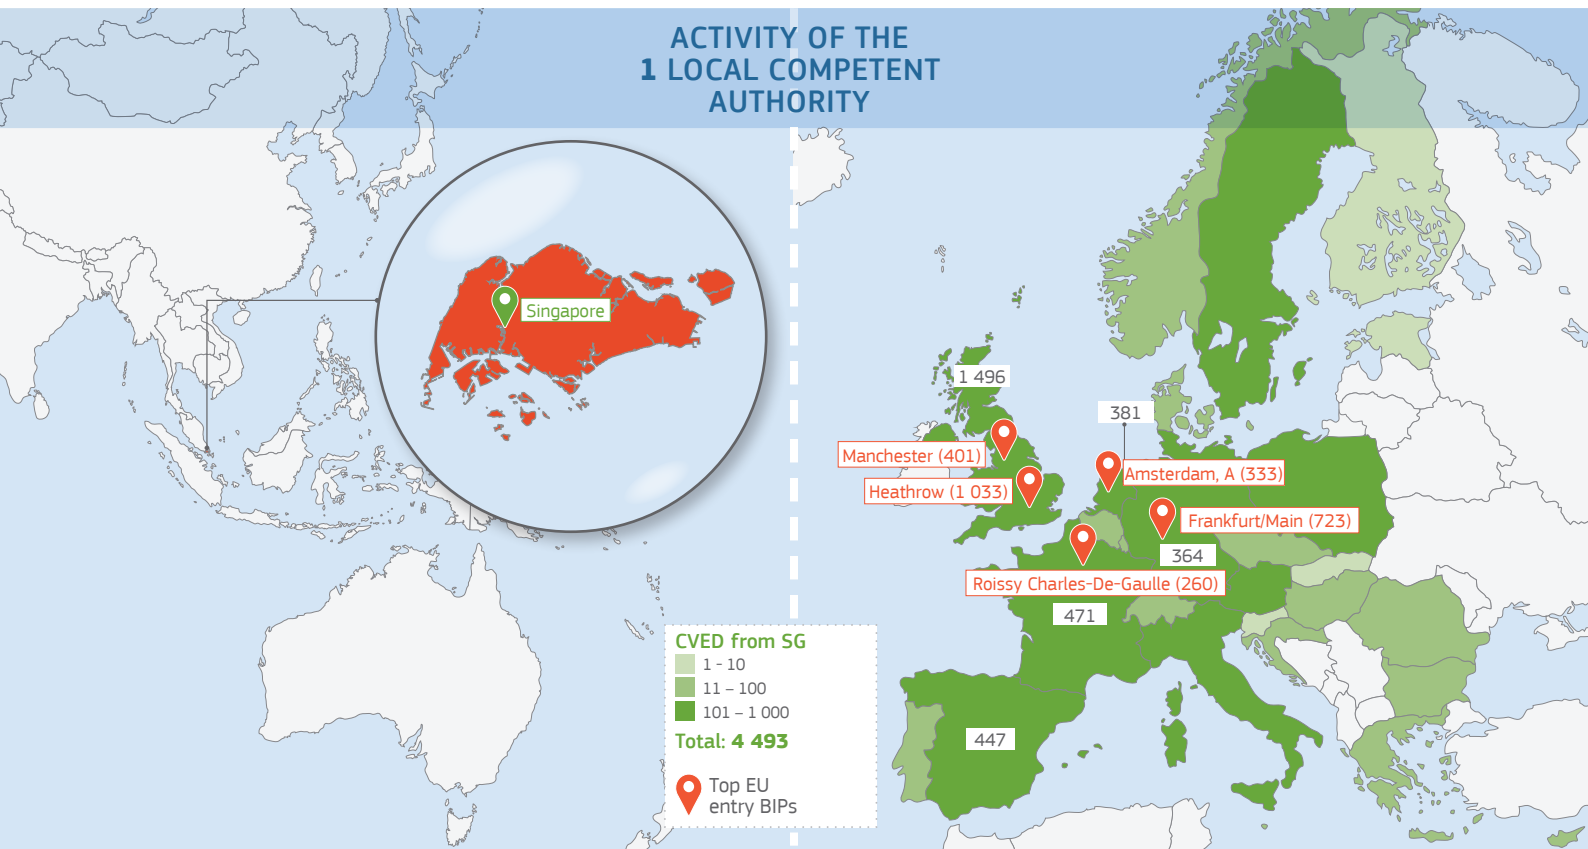

2017

TRAdE Control and Expert System (TRACES)

SINGAPORE (SG)

Central Competent Authority (CCA):
Agri-Food & Veterinary Authority
 52 Jurong Gateway Rd
 Singapore

Country specific details

First training: **April 2008**
 First certificate in TRACES: **27/01/2017**
 Implementation rate of TRACES¹: **0 %**
 Feedback rate from EU²: **50 %**

¹ Ratio IMPORT / CVED
² Ratio IMPORT cloned / IMPORT

Certification activity

Number of consignments traded by category