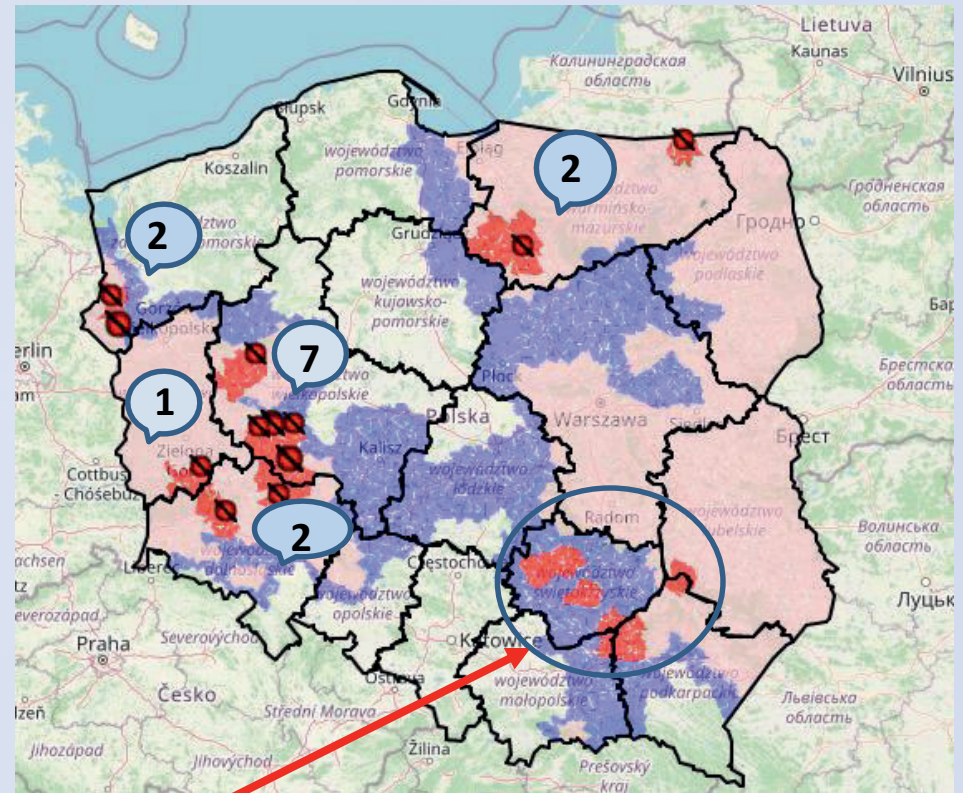

# ASF outbreaks in WB 2022 18/10/2022

**1449 outbreaks in WB**

voivodeship	no. of outbreaks in WB	no. of WB positive
dolnośląskie	446	520
lubelskie	102	125
lubuskie	189	237
małopolskie	1	1
mazowieckie	36	37
opolskie	29	37
podkarpackie	50	90
podlaskie	39	42
pomorskie	5	5
warmińsko-mazurskie	207	302
wielkopolskie	200	263
zachodniopomorskie	145	172
<b>summary</b>	<b>1449</b>	<b>1831</b>

# ASF outbreaks in pigs in 2022

Last outbreak confirmed on  
**06.09.2022**

## IN TOTAL:

14 outbreaks in 5 voivodeships:

- 7 outbreaks in RZ III
- 7 outbreaks in RZ II

**RZ III** according to Regulation 2021/605 due to outbreaks in pigs in 2021

# Regionalisation