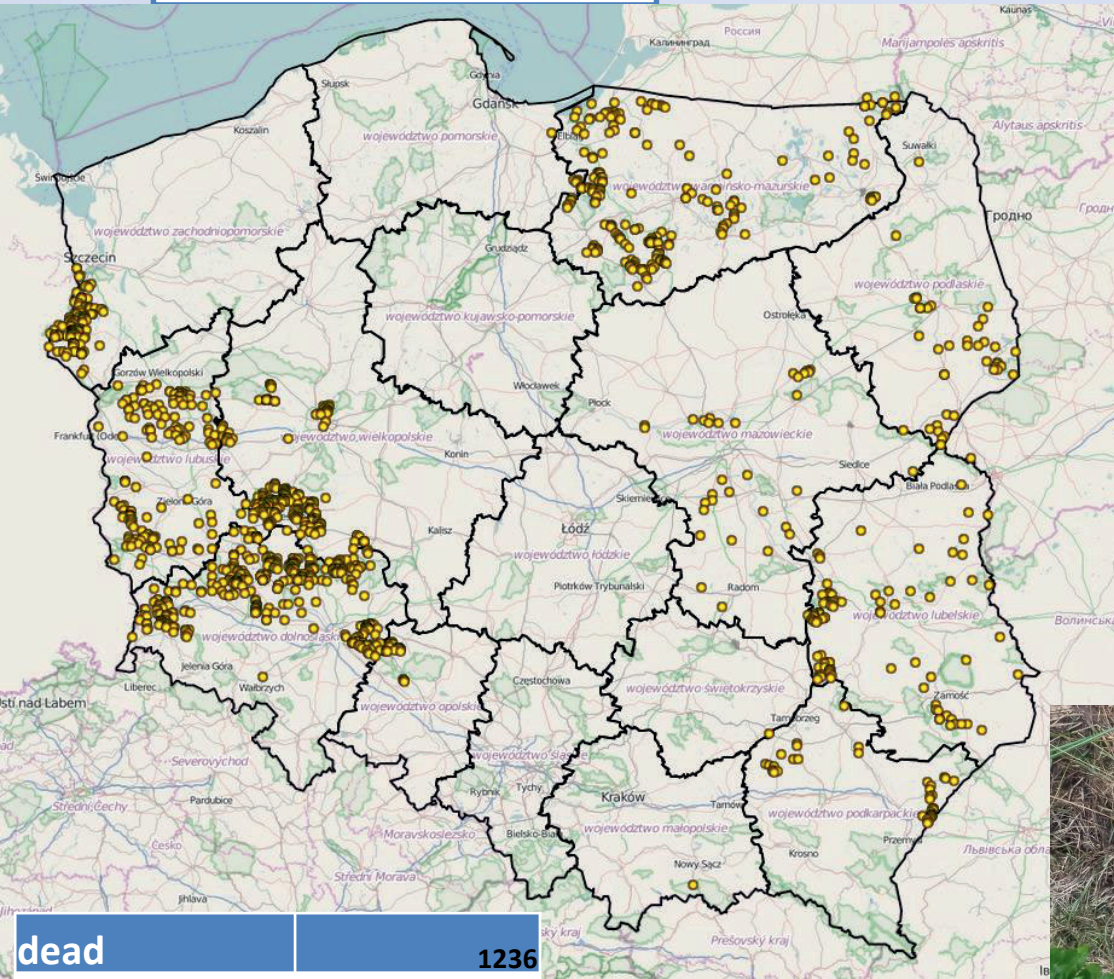

# African swine fever in Poland – update

SCPAFF 21 October 2022

# ASF outbreaks in WB 2022 18/10/2022

**1449 outbreaks in WB**

voivodeship	no. of outbreaks in WB	no. of WB positive
dolnośląskie	446	520
lubelskie	102	125
lubuskie	189	237
małopolskie	1	1
mazowieckie	36	37
opolskie	29	37
podkarpackie	50	90
podlaskie	39	42
pomorskie	5	5
warmińsko-mazurskie	207	302
wielkopolskie	200	263
zachodniopomorskie	145	172
<b>summary</b>	<b>1449</b>	<b>1831</b>

<b>dead</b>	<b>1236</b>
<b>shot</b>	<b>571</b>
<b>killed in road accidents</b>	<b>22</b>
<b>ethanized</b>	<b>2</b>

## IN TOTAL:

14 outbreaks in 5 voivodeships:

- 7 outbreaks in RZ III
- 7 outbreaks in RZ II

**RZ III** according to Regulation 2021/605 due to outbreaks in pigs in 2021