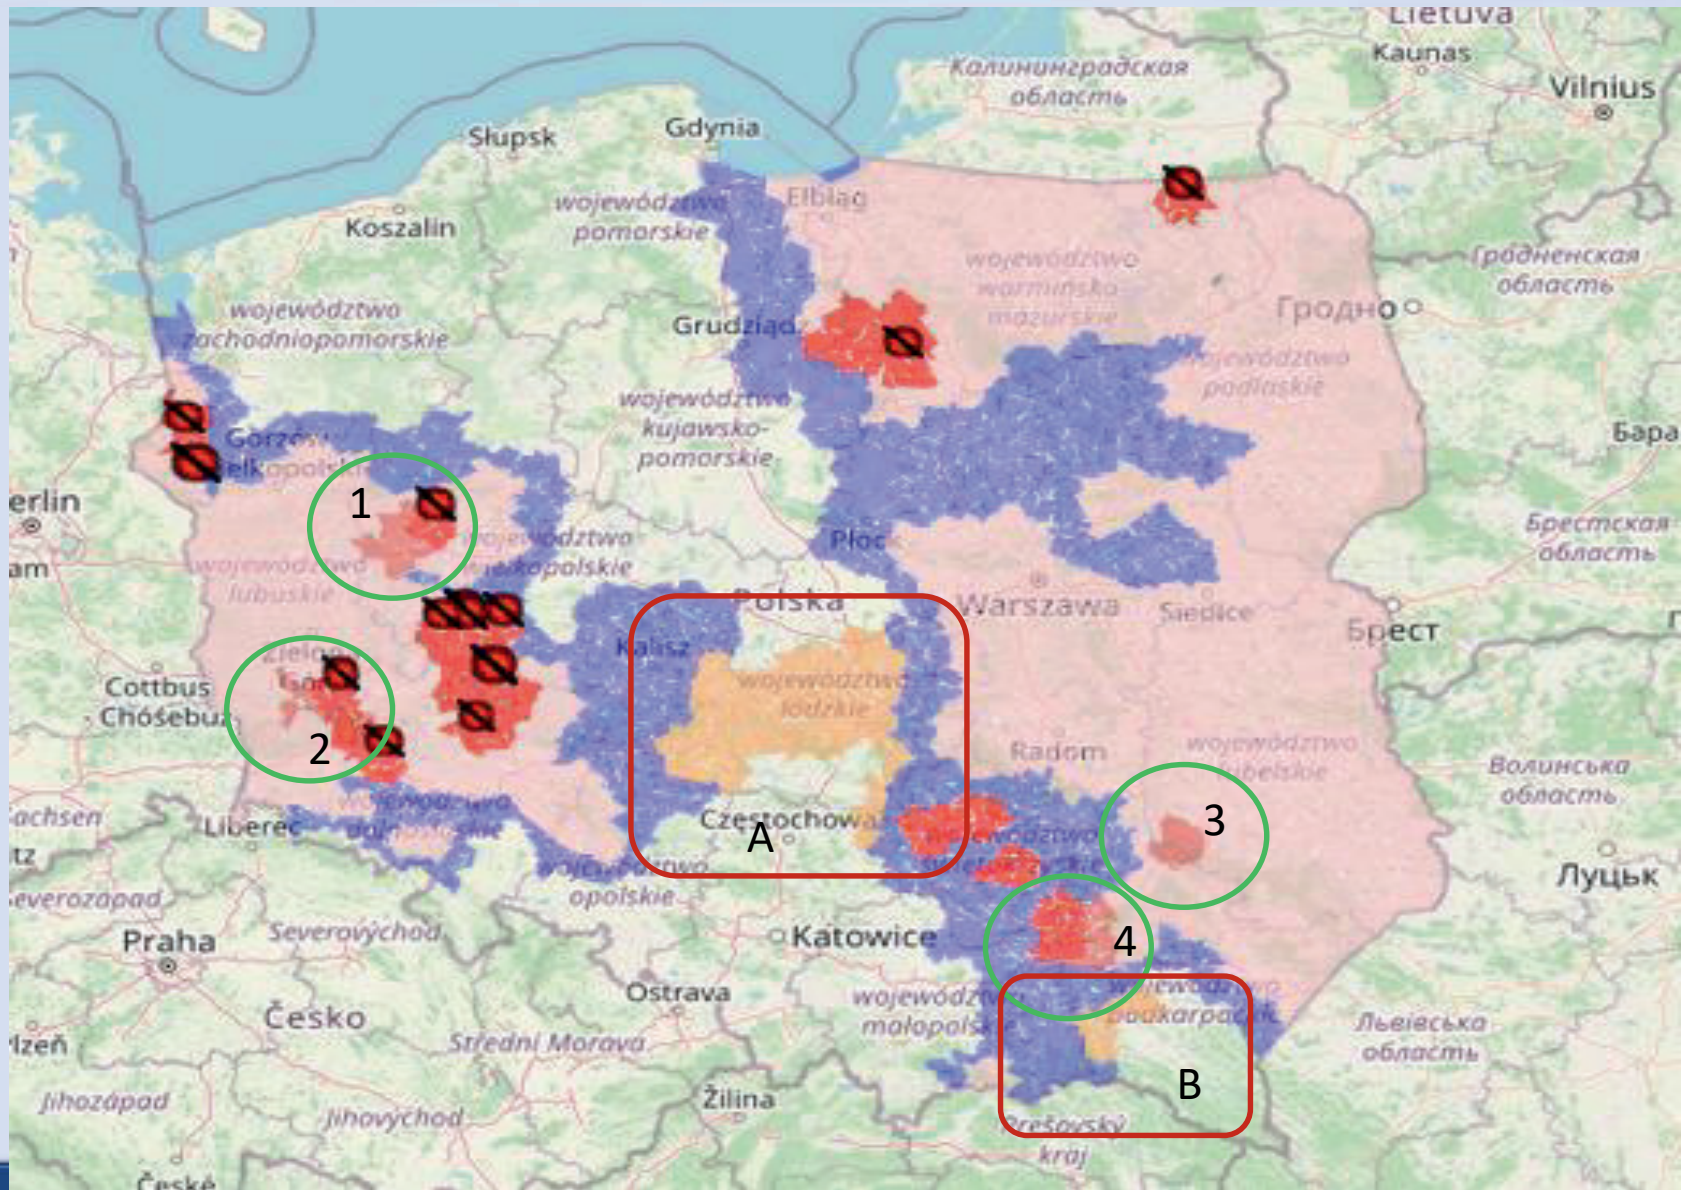

## IN TOTAL:

14 outbreaks in 5 voivodeships:

- 7 outbreaks in RZ III
- 7 outbreaks in RZ II

**RZ III** according to Regulation 2021/605 due to outbreaks in pigs in 2021

# Regionalisation

# Reversion RZ III to RZ II

1 => 2 outbreaks in pigs in 2021, the latest confirmed on 26.07.2021;

2 => no outbreaks (outbreaks in neighboring area in July 2021);

3 => 2 outbreaks in pigs 2021 , the lastest confirmed on 27.08.2021;

4 => the last outbreak confirmed on 30.09.2021 – decreasing the range of RZ III