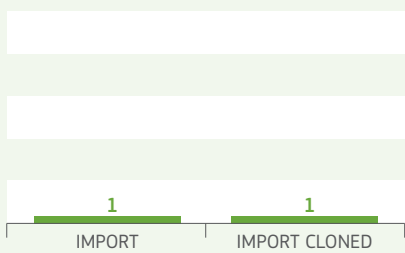

2014

Country Analysis

ALGERIA (DZ)

Central Competent Authority (CCA):
Ministère de l'Agriculture et du
Développement Rural
Alger

ACTIVITY OF THE 1 LOCAL COMPETENT AUTHORITY

Country specific details

First training: **October 2010**
 First certificate in TRACES: **06/11/2013**
 Implementation rate of TRACES¹: **0,3 %**
 Feedback rate from EU²: **100 %**

¹ Ratio IMPORT / CVED
² Ratio IMPORT cloned / IMPORT

Certification activity

Number of consignments traded by category